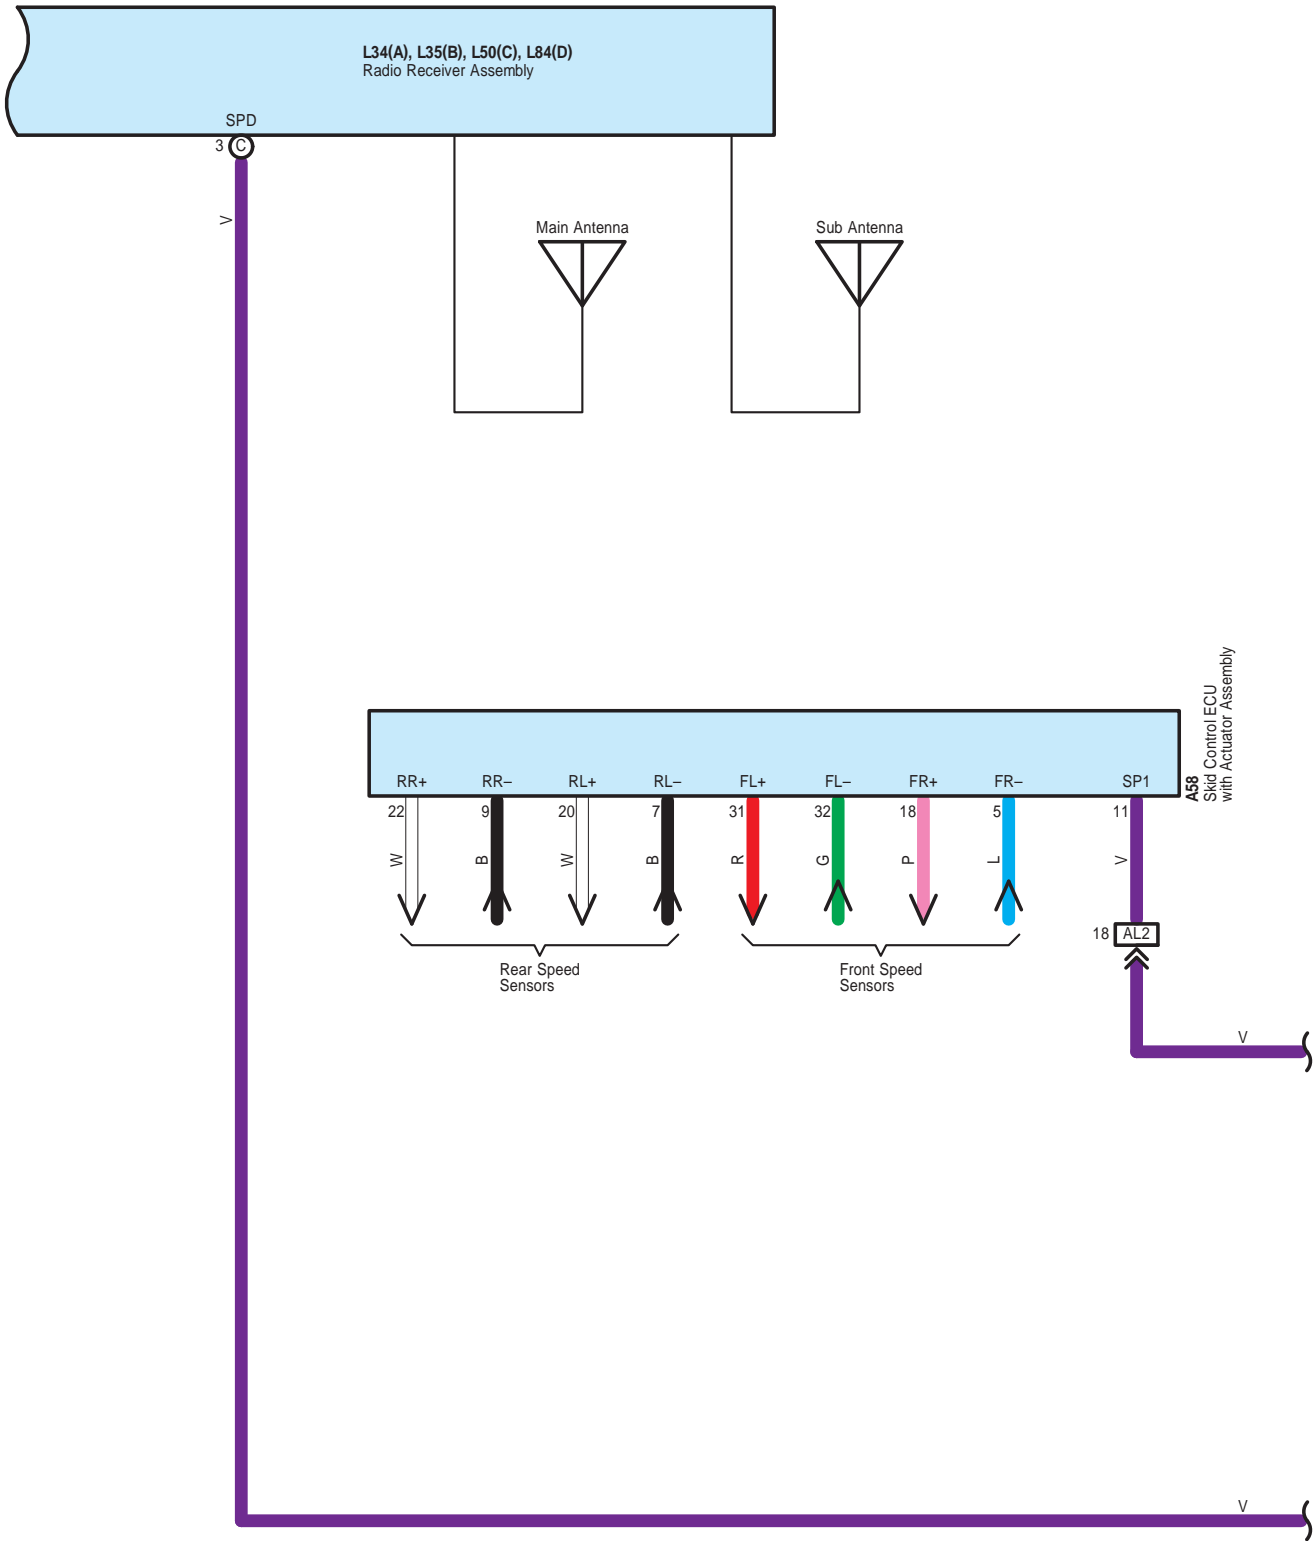

Audio System <w/o Stereo Component Amplifier>

Audio System <w/o Stereo Component Amplifier>

When wiring colors are indicated with (**), either the colored wiring (general wiring) or the painted wiring is used.

Audio System <w/o Stereo Component Amplifier>

z19
No. 1 Stereo Jack
Adapter Assembly

Audio System <w/o Stereo Component Amplifier>

Audio System <w/o Stereo Component Amplifier>

Audio System <w/o Stereo Component Amplifier>

Audio System <w/o Stereo Component Amplifier>

2A
White

2B
White

2C
White

3B
White

AL2
Gray

Audio System <w/o Stereo Component Amplifier>

Audio System <w/o Stereo Component Amplifier>