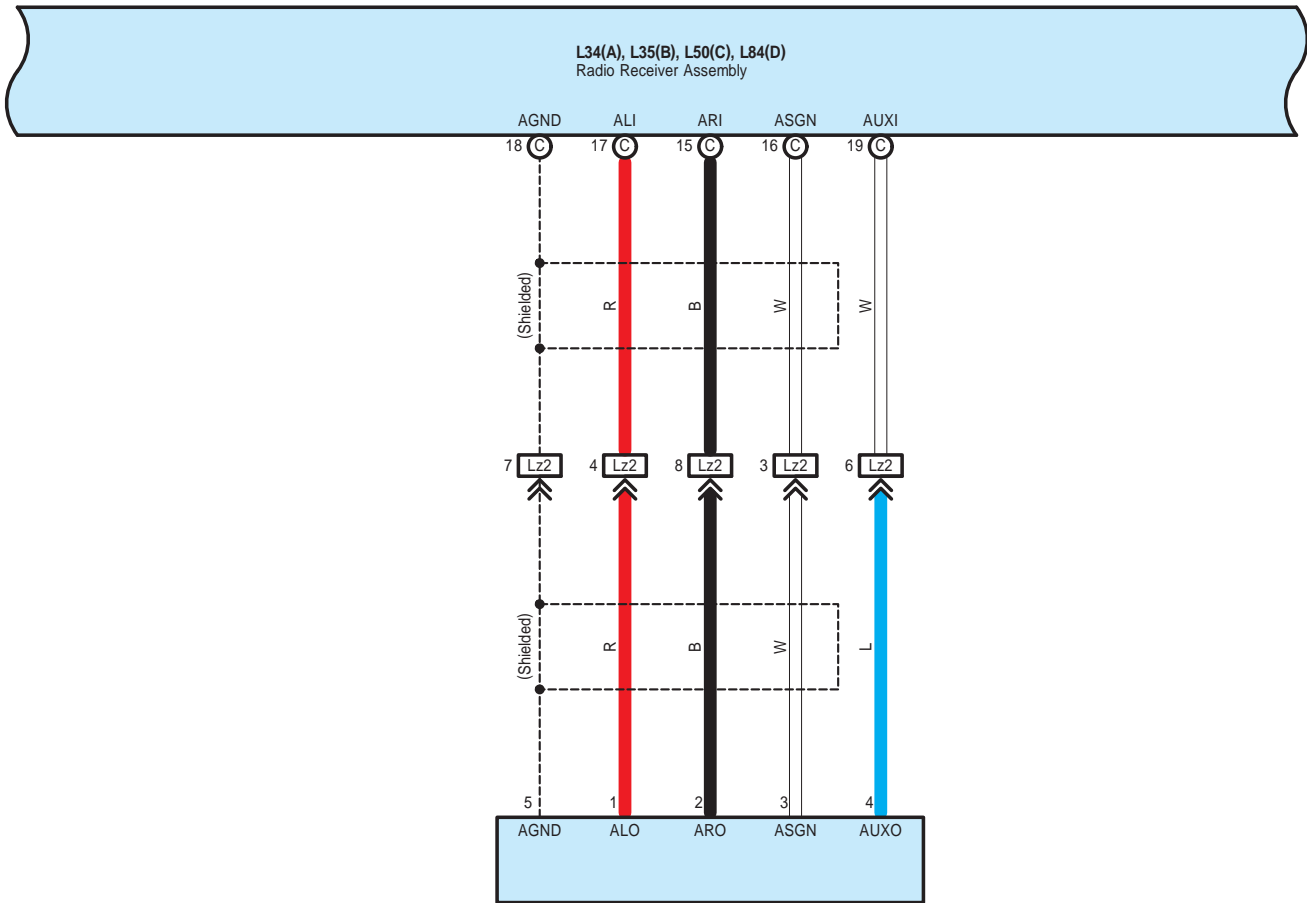

Audio System <w/o Stereo Component Amplifier>

Audio System <w/o Stereo Component Amplifier>

When wiring colors are indicated with (**), either the colored wiring (general wiring) or the painted wiring is used.

Audio System <w/o Stereo Component Amplifier>

z19
No. 1 Stereo Jack
Adapter Assembly

Audio System <w/o Stereo Component Amplifier>

Audio System <w/o Stereo Component Amplifier>

Audio System <w/o Stereo Component Amplifier>

Audio System <w/o Stereo Component Amplifier>

2A
White

2B
White

2C
White

3B
White

AL2
Gray

Audio System <w/o Stereo Component Amplifier>

Audio System <w/o Stereo Component Amplifier>