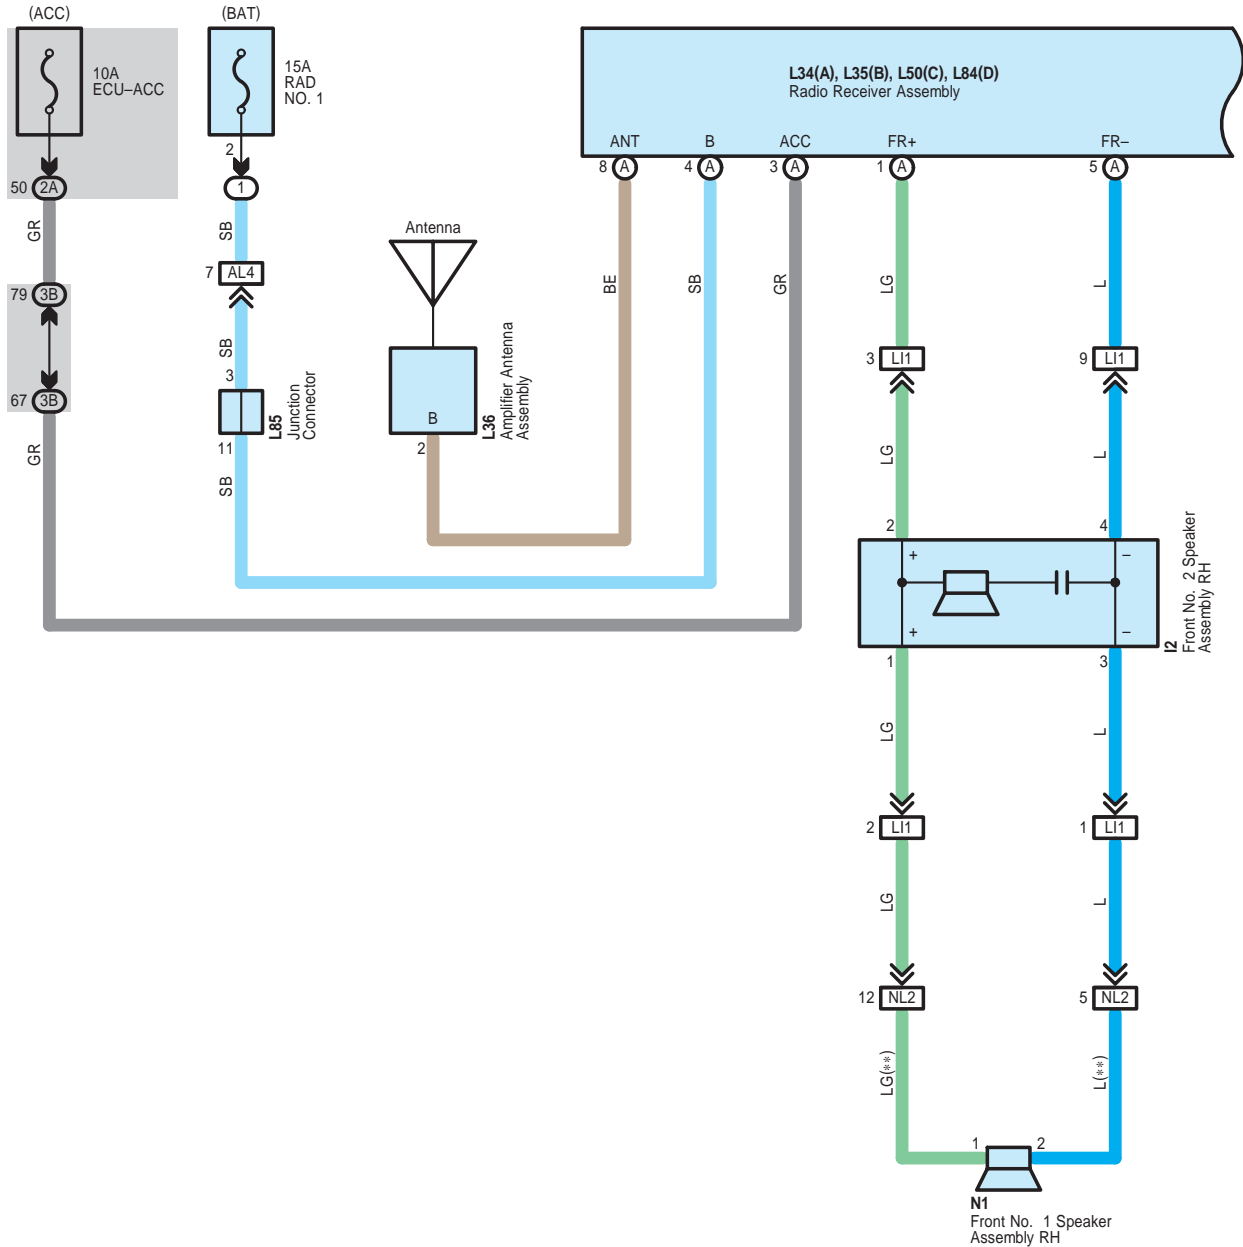

Audio System <w/o Stereo Component Amplifier>

Audio System <w/o Stereo Component Amplifier>

When wiring colors are indicated with (**), either the colored wiring (general wiring) or the painted wiring is used.

Audio System <w/o Stereo Component Amplifier>

2A
White

2B
White

2C
White

3B
White

AL2
Gray

Audio System <w/o Stereo Component Amplifier>

Audio System <w/o Stereo Component Amplifier>