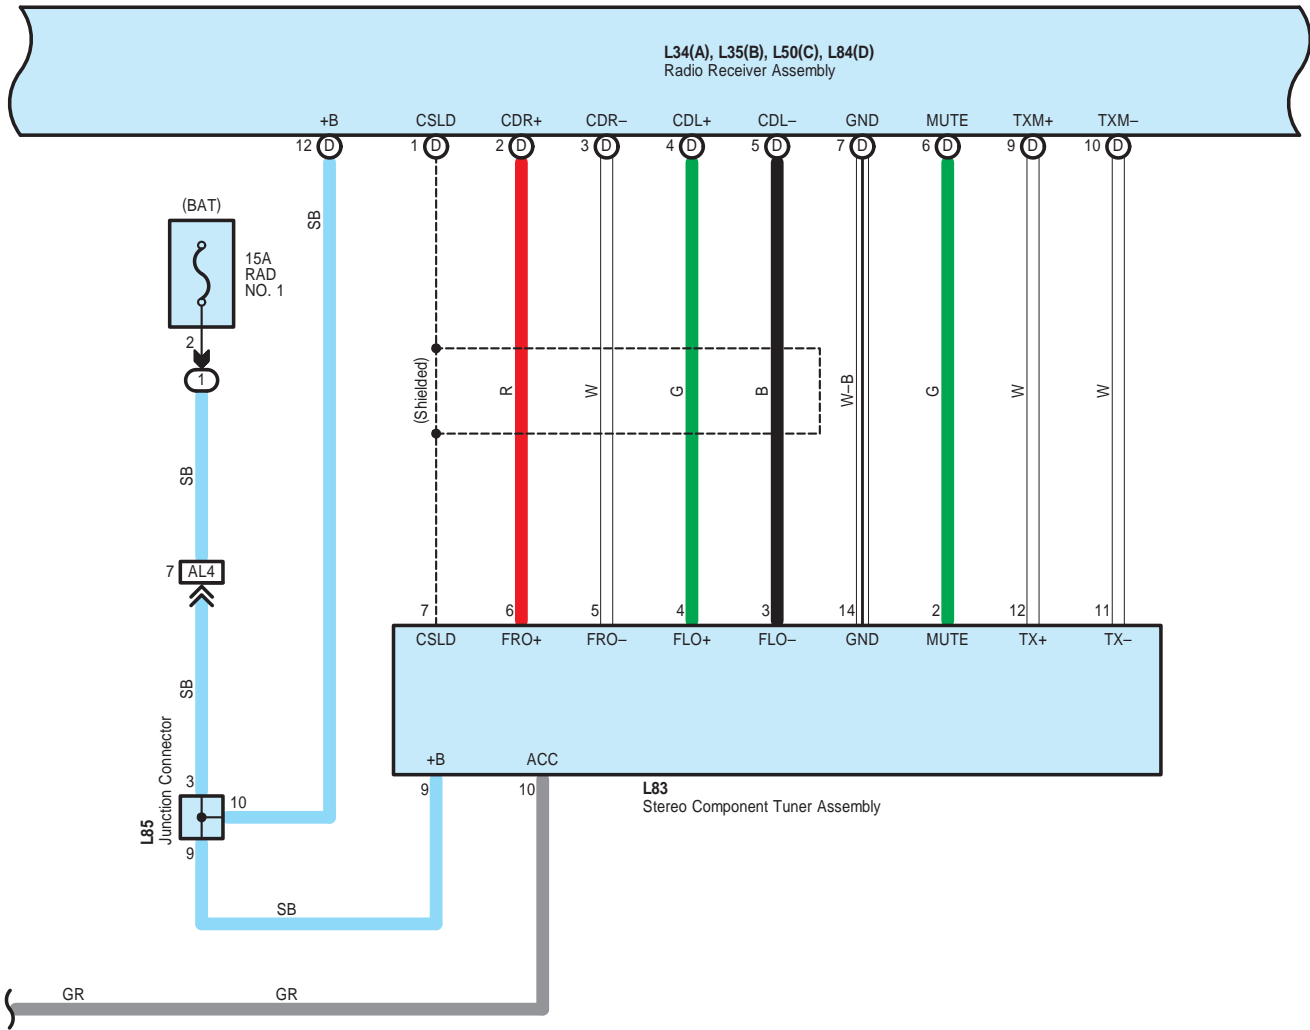

Audio System <w/o Stereo Component Amplifier>

Audio System <w/o Stereo Component Amplifier>

When wiring colors are indicated with (**), either the colored wiring (general wiring) or the painted wiring is used.

Audio System <w/o Stereo Component Amplifier>

z19
No. 1 Stereo Jack
Adapter Assembly

Audio System <w/o Stereo Component Amplifier>

Audio System <w/o Stereo Component Amplifier>

Audio System <w/o Stereo Component Amplifier>

Audio System <w/o Stereo Component Amplifier>

2A
White

2B
White

2C
White

3B
White

AL2
Gray

Audio System <w/o Stereo Component Amplifier>

Audio System <w/o Stereo Component Amplifier>

PS1
White

QR1
White