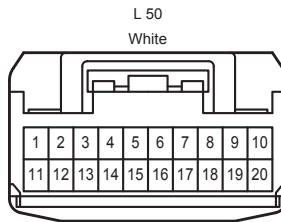

Audio System <w/o Stereo Component Amplifier>

z19
No. 1 Stereo Jack
Adapter Assembly

Audio System <w/o Stereo Component Amplifier>

Audio System <w/o Stereo Component Amplifier>

Audio System <w/o Stereo Component Amplifier>

Audio System <w/o Stereo Component Amplifier>

2A
White

2B
White

2C
White

3B
White

AL2
Gray

Audio System <w/o Stereo Component Amplifier>

Audio System <w/o Stereo Component Amplifier>