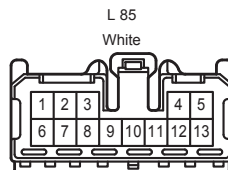

Audio System <w/o Stereo Component Amplifier>

z19
No. 1 Stereo Jack
Adapter Assembly

Audio System <w/o Stereo Component Amplifier>

Audio System <w/o Stereo Component Amplifier>

Audio System <w/o Stereo Component Amplifier>

Audio System <w/o Stereo Component Amplifier>

2A
White

2B
White

2C
White

3B
White

AL2
Gray

Audio System <w/o Stereo Component Amplifier>

Audio System <w/o Stereo Component Amplifier>