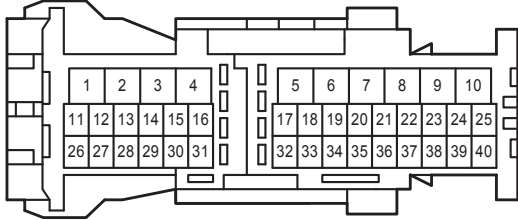

Audio System <w/o Stereo Component Amplifier>

z19
No. 1 Stereo Jack
Adapter Assembly

Audio System <w/o Stereo Component Amplifier>

Audio System <w/o Stereo Component Amplifier>

Audio System <w/o Stereo Component Amplifier>

Audio System <w/o Stereo Component Amplifier>

2A
White

2B
White

2C
White

3B
White

AL2
Gray

Audio System <w/o Stereo Component Amplifier>

Audio System <w/o Stereo Component Amplifier>