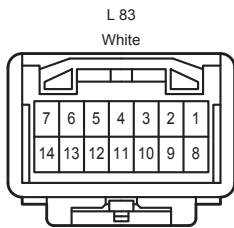

Audio System <w/o Stereo Component Amplifier>

z19
No. 1 Stereo Jack
Adapter Assembly

Audio System <w/o Stereo Component Amplifier>

Audio System <w/o Stereo Component Amplifier>

Audio System <w/o Stereo Component Amplifier>

Audio System <w/o Stereo Component Amplifier>

2A
White

2B
White

2C
White

3B
White

AL2
Gray

Audio System <w/o Stereo Component Amplifier>

Audio System <w/o Stereo Component Amplifier>