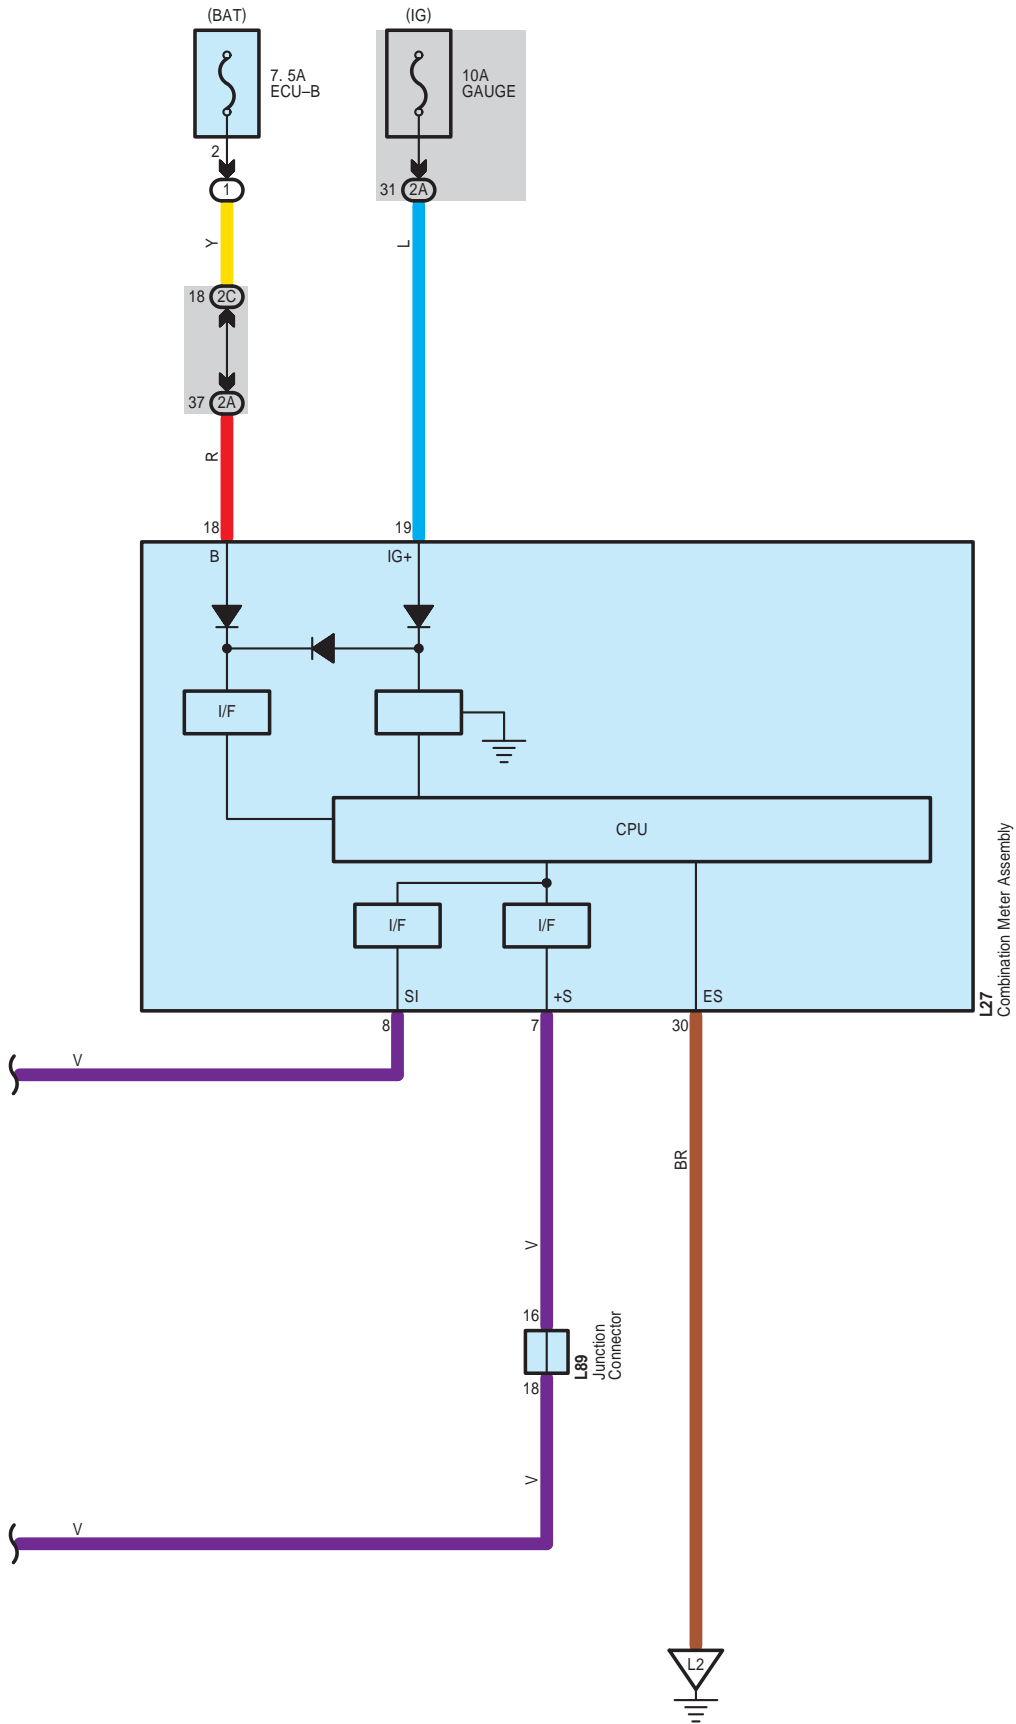

Audio System <w/o Stereo Component Amplifier>

Audio System <w/o Stereo Component Amplifier>

When wiring colors are indicated with (**), either the colored wiring (general wiring) or the painted wiring is used.

Audio System <w/o Stereo Component Amplifier>

z19
No. 1 Stereo Jack
Adapter Assembly

Audio System <w/o Stereo Component Amplifier>

Audio System <w/o Stereo Component Amplifier>

Audio System <w/o Stereo Component Amplifier>

Audio System <w/o Stereo Component Amplifier>

2A
White

2B
White

2C
White

3B
White

AL2
Gray

Audio System <w/o Stereo Component Amplifier>

Audio System <w/o Stereo Component Amplifier>

PS1
White

QR1
White