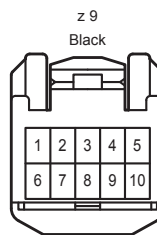

Audio System <w/o Stereo Component Amplifier>

z19
No. 1 Stereo Jack
Adapter Assembly

Audio System <w/o Stereo Component Amplifier>

Audio System <w/o Stereo Component Amplifier>

Audio System <w/o Stereo Component Amplifier>

Audio System <w/o Stereo Component Amplifier>

2A
White

2B
White

2C
White

3B
White

AL2
Gray

Audio System <w/o Stereo Component Amplifier>

Audio System <w/o Stereo Component Amplifier>