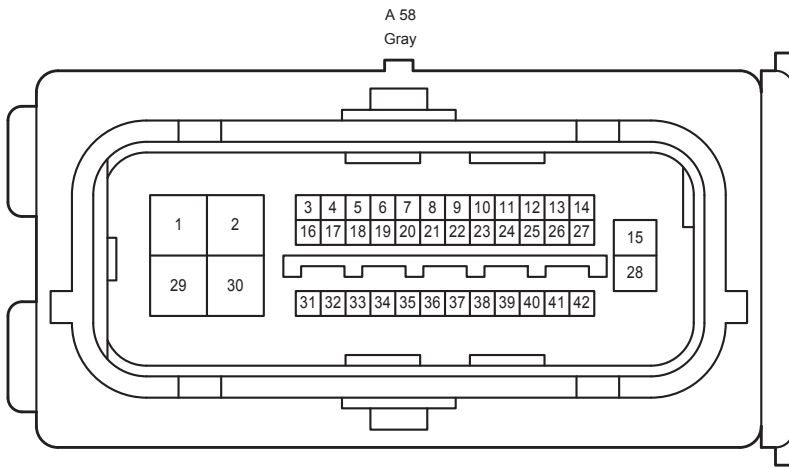

Audio System <w/o Stereo Component Amplifier>

z19
No. 1 Stereo Jack
Adapter Assembly

Audio System <w/o Stereo Component Amplifier>

Audio System <w/o Stereo Component Amplifier>

Audio System <w/o Stereo Component Amplifier>

Audio System <w/o Stereo Component Amplifier>

2A
White

2B
White

2C
White

3B
White

AL2
Gray

Audio System <w/o Stereo Component Amplifier>

Audio System <w/o Stereo Component Amplifier>