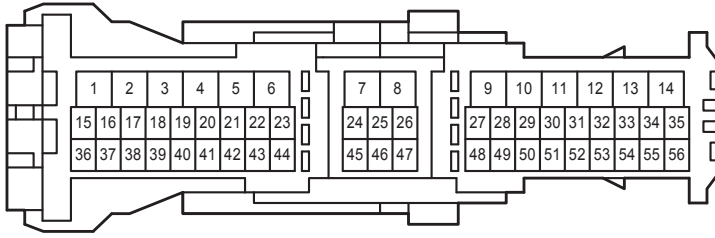

Audio System <w/o Stereo Component Amplifier>

z19
No. 1 Stereo Jack
Adapter Assembly

Audio System <w/o Stereo Component Amplifier>

Audio System <w/o Stereo Component Amplifier>

Audio System <w/o Stereo Component Amplifier>

Audio System <w/o Stereo Component Amplifier>

2A
White

2B
White

2C
White

3B
White

AL2
Gray

Audio System <w/o Stereo Component Amplifier>

Audio System <w/o Stereo Component Amplifier>