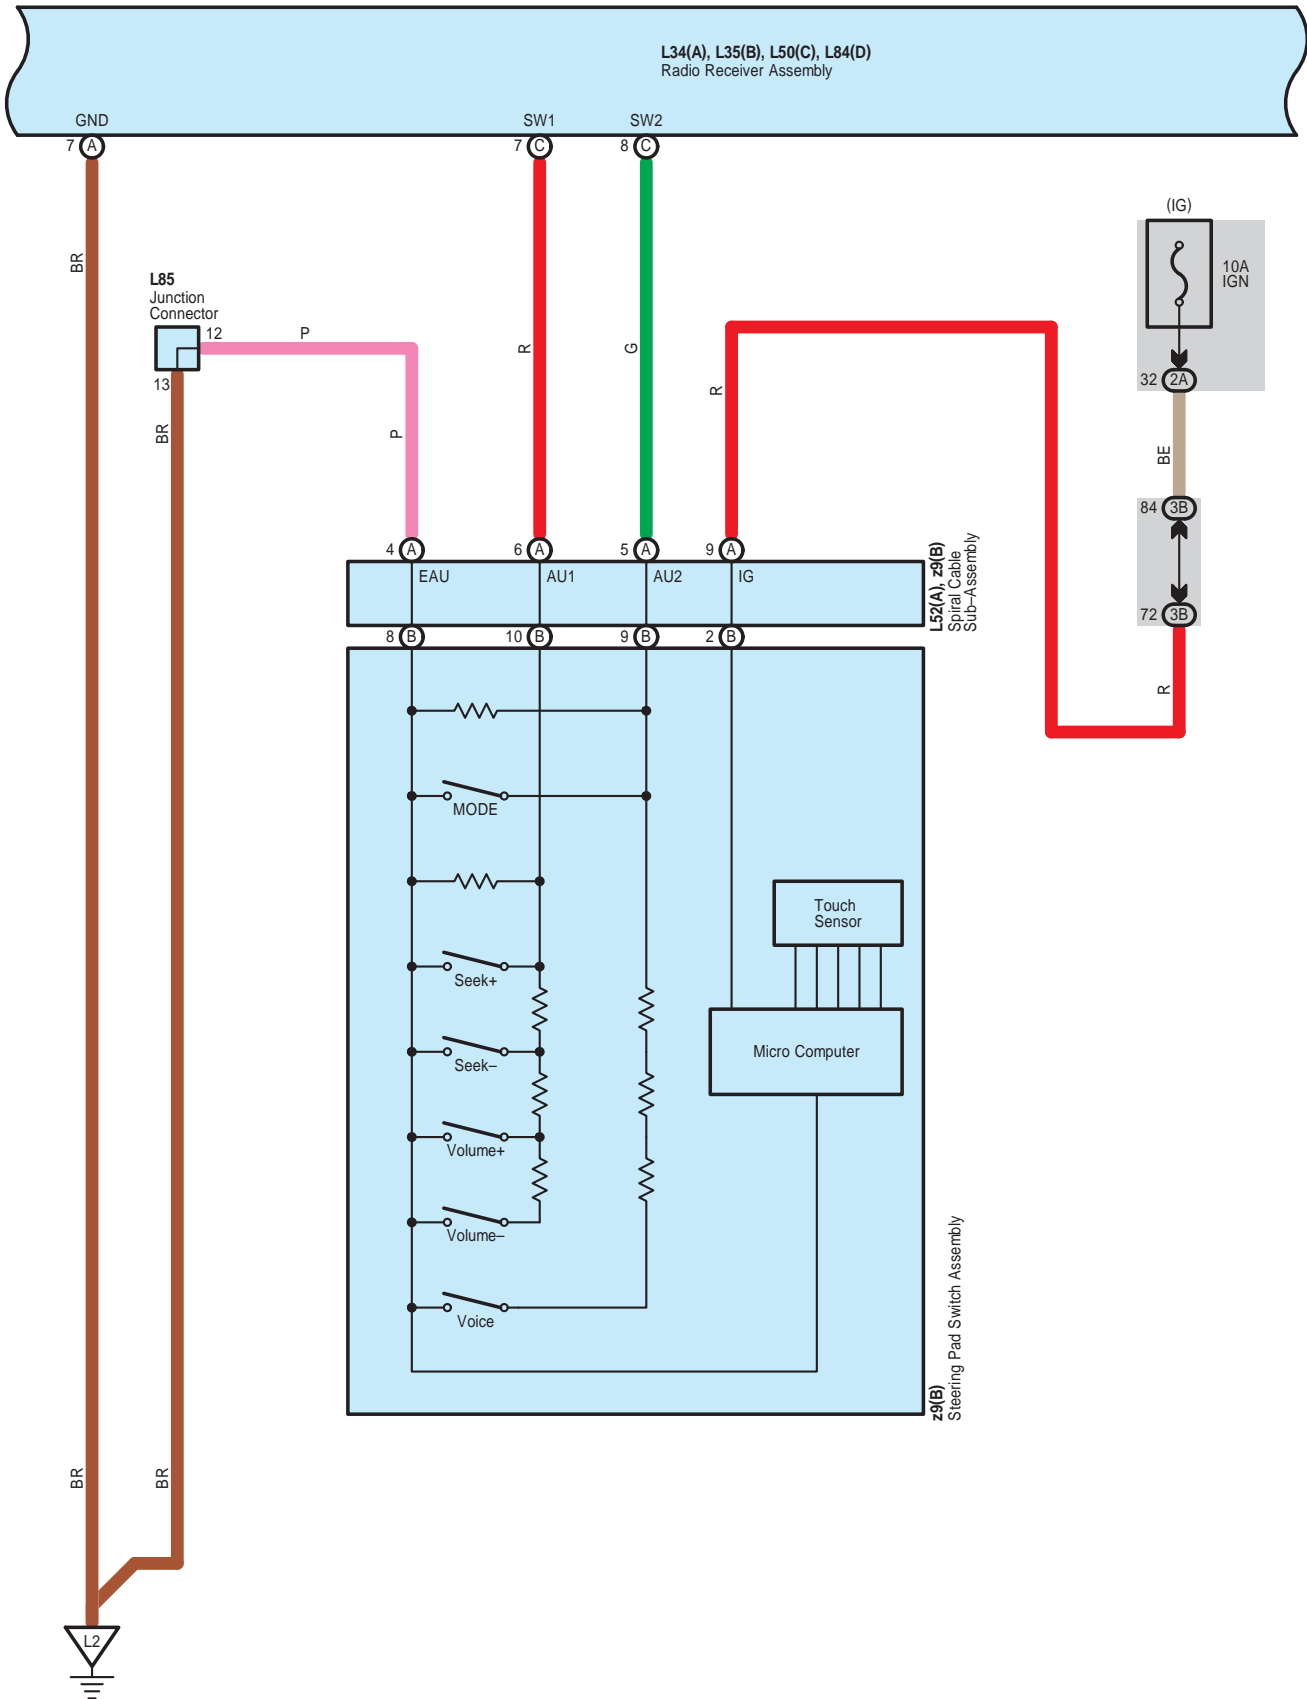

Audio System <w/o Stereo Component Amplifier>