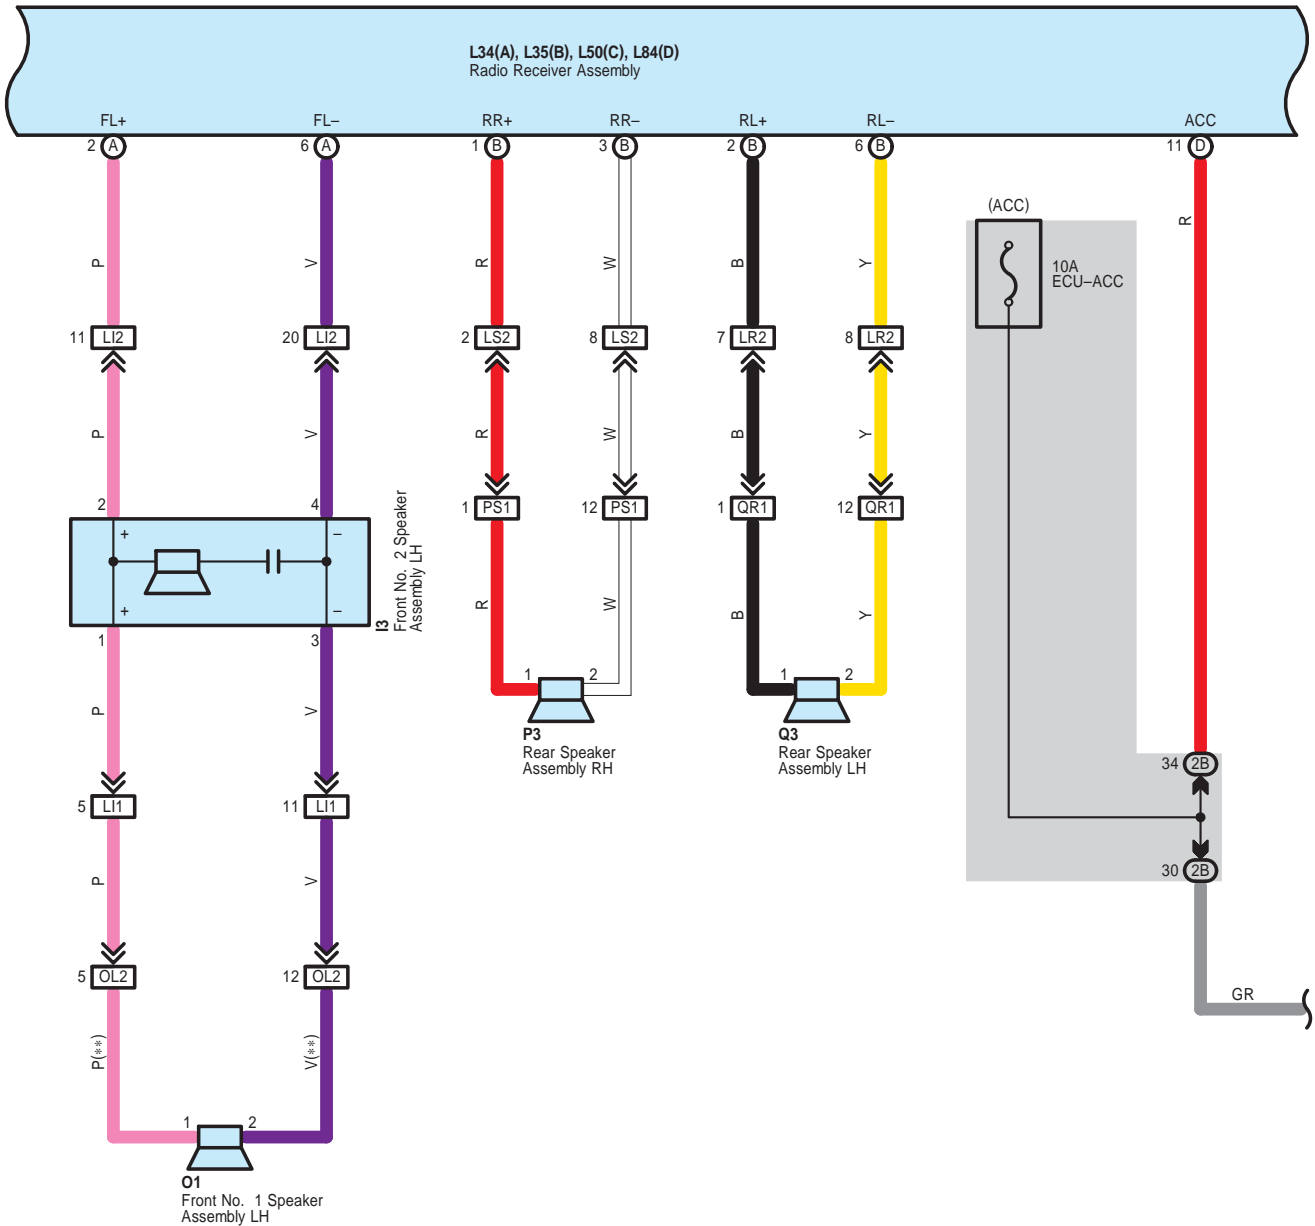

Audio System <w/o Stereo Component Amplifier>

Audio System <w/o Stereo Component Amplifier>

When wiring colors are indicated with (**), either the colored wiring (general wiring) or the painted wiring is used.

Audio System <w/o Stereo Component Amplifier>

z19
No. 1 Stereo Jack
Adapter Assembly

Audio System <w/o Stereo Component Amplifier>

Audio System <w/o Stereo Component Amplifier>

Audio System <w/o Stereo Component Amplifier>

Audio System <w/o Stereo Component Amplifier>

2A
White

2B
White

2C
White

3B
White

AL2
Gray

Audio System <w/o Stereo Component Amplifier>

Audio System <w/o Stereo Component Amplifier>