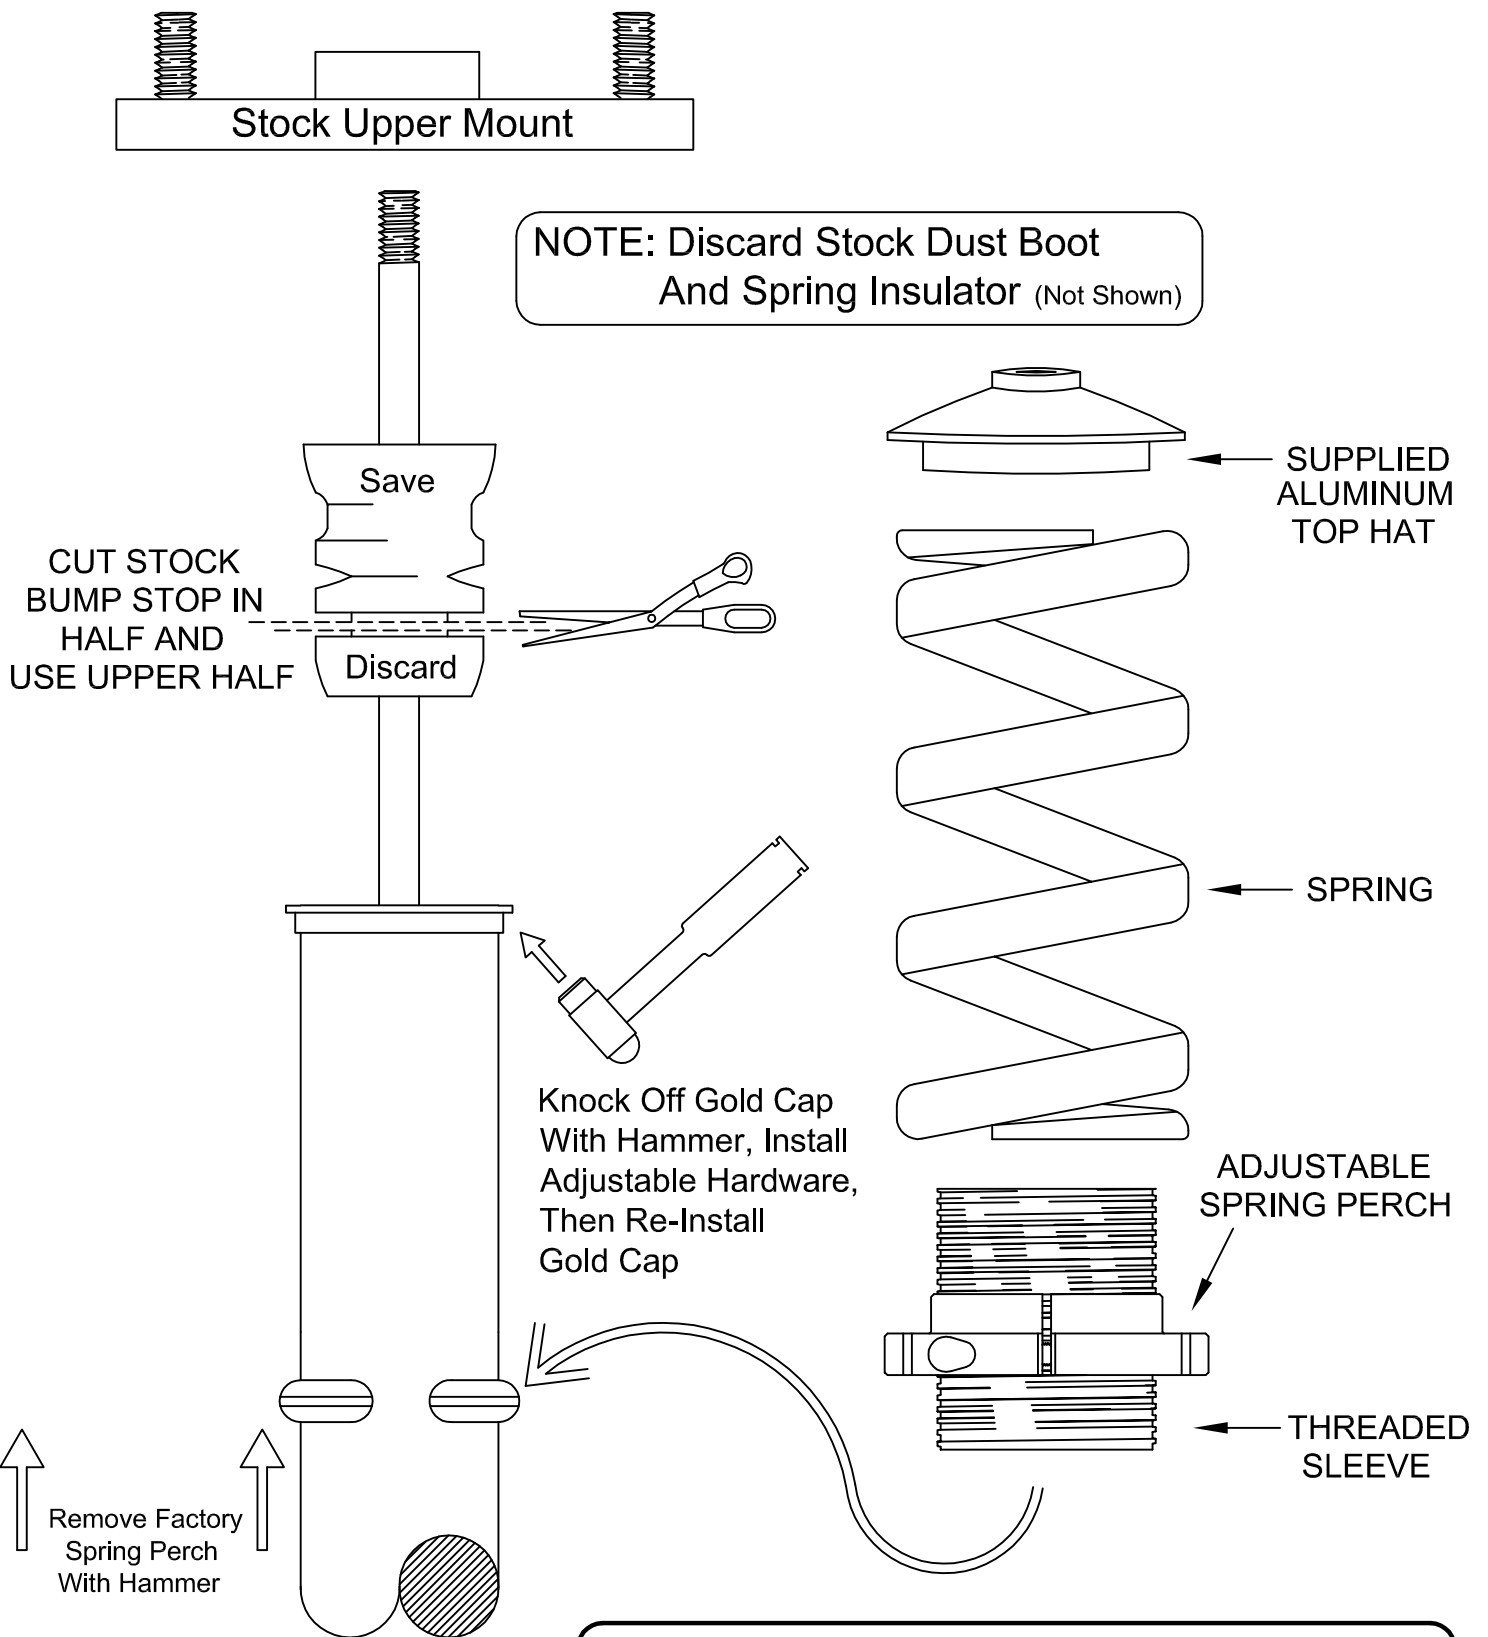

# Matrix, Vibe, Corolla S Rear

NOTE: When Setting Car Down, Be Sure New Top Hat Is Properly Aligned With Spring And Upper Mount.