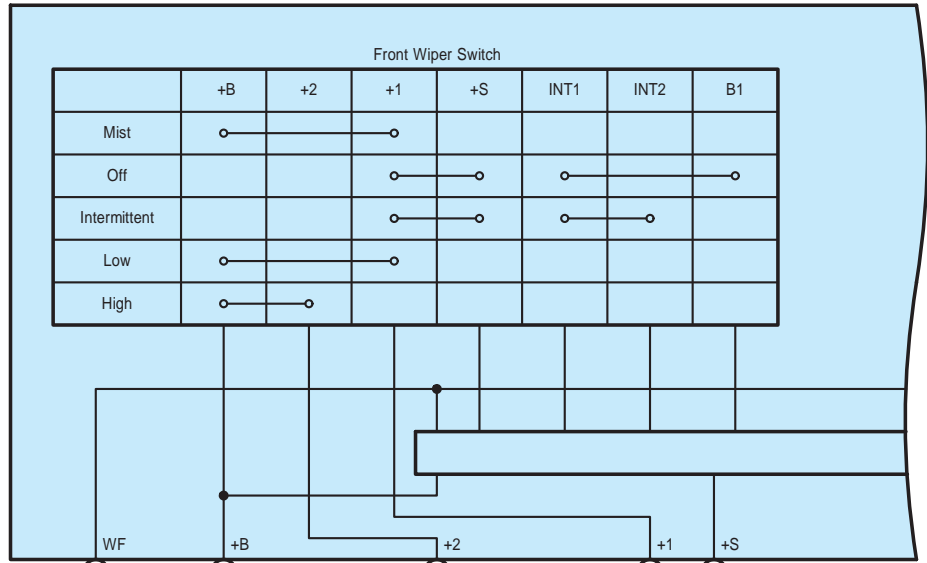

# Front Wiper and Washer

**L48(A), L49(B)**  
Windshield Wiper Switch Assembly

# Front Wiper and Washer

L48(A), L49(B)  
Windshield Wiper Switch Assembly

Front Wiper and Washer

A 35  
Black

A 36  
Black

A 55  
Black

A 56  
White

L 48  
White