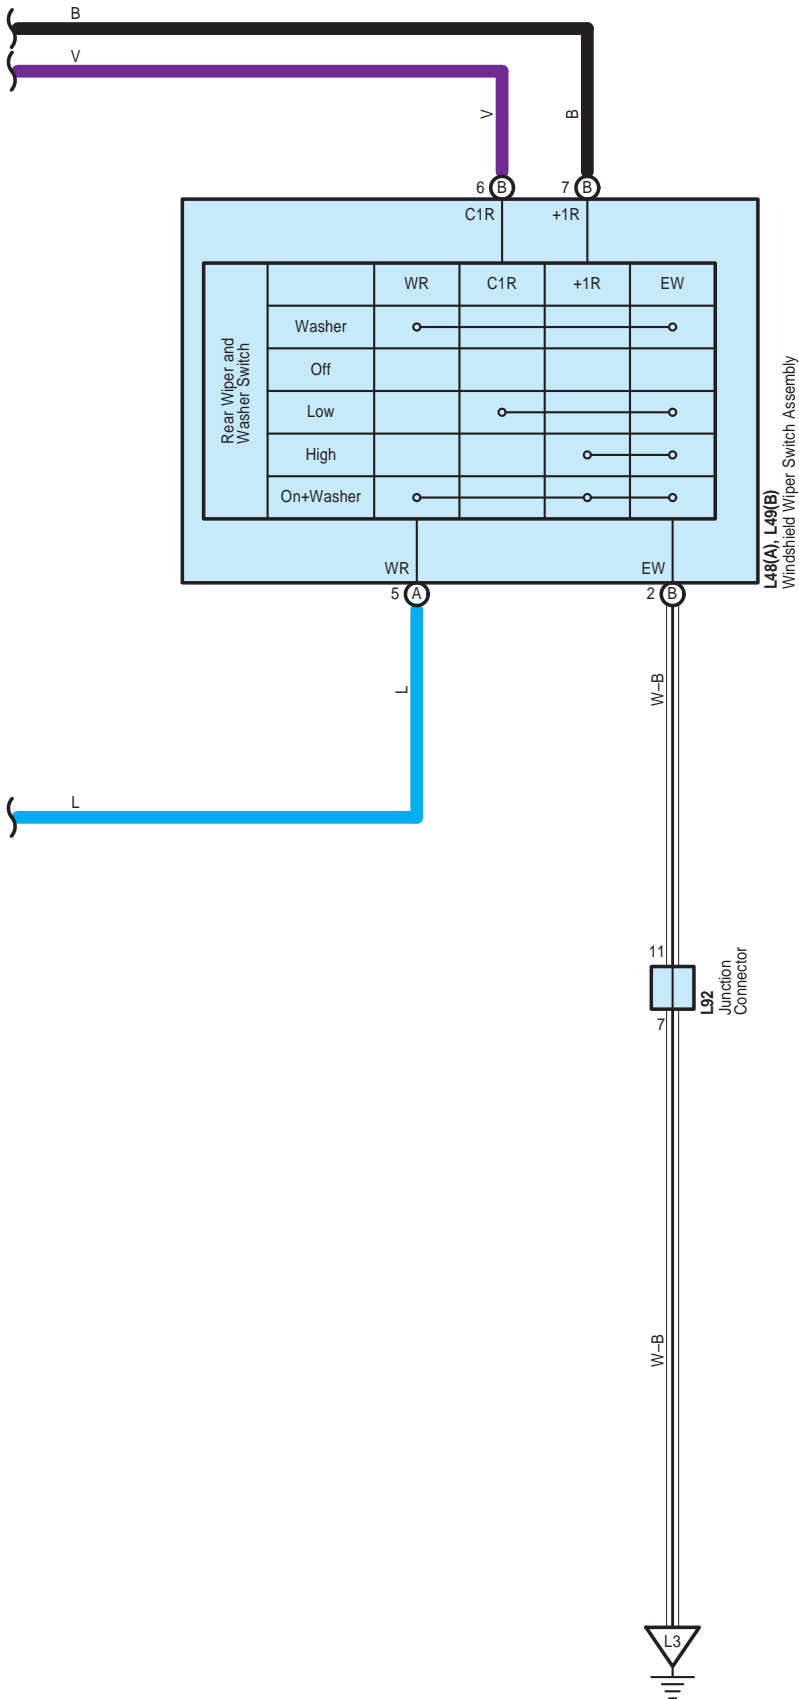

Rear Wiper and Washer