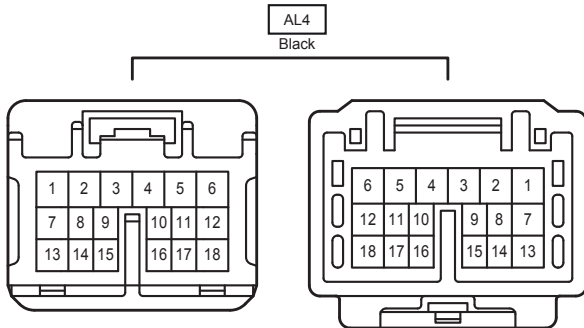

Rear Wiper and Washer