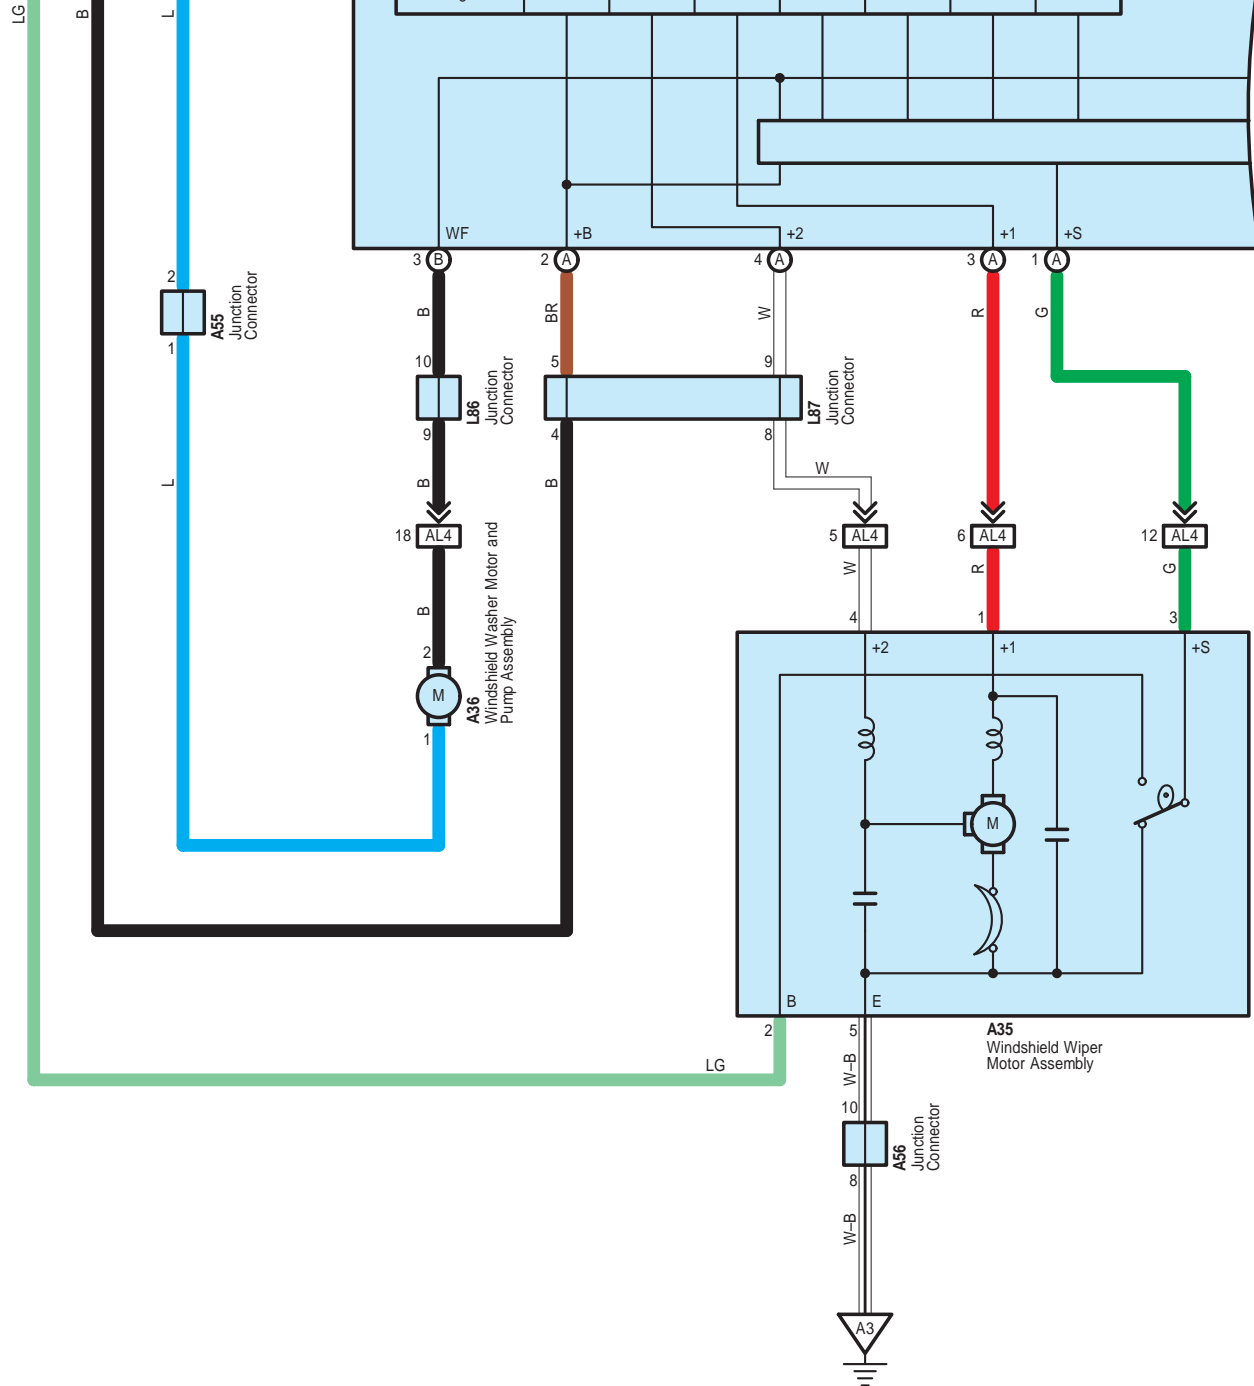

# Front Wiper and Washer

**L48(A), L49(B)**  
Windshield Wiper Switch Assembly

# Front Wiper and Washer

L48(A), L49(B)  
Windshield Wiper Switch Assembly

Front Wiper and Washer

A 35  
Black

A 36  
Black

A 55  
Black

A 56  
White

L 48  
White