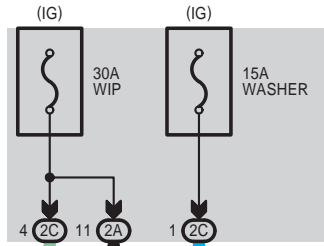

# Front Wiper and Washer

**L48(A), L49(B)**  
Windshield Wiper Switch Assembly

# Front Wiper and Washer

L48(A), L49(B)  
Windshield Wiper Switch Assembly

Front Wiper and Washer

A 35  
Black

A 36  
Black

A 55  
Black

A 56  
White

L 48  
White

L 49  
White

L 86  
Black

L 87  
Black

L 92  
White

2A  
White

2C  
White

AL4  
Black