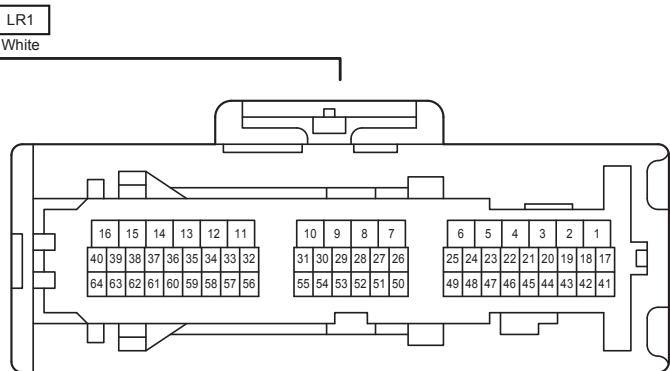

Rear Wiper and Washer