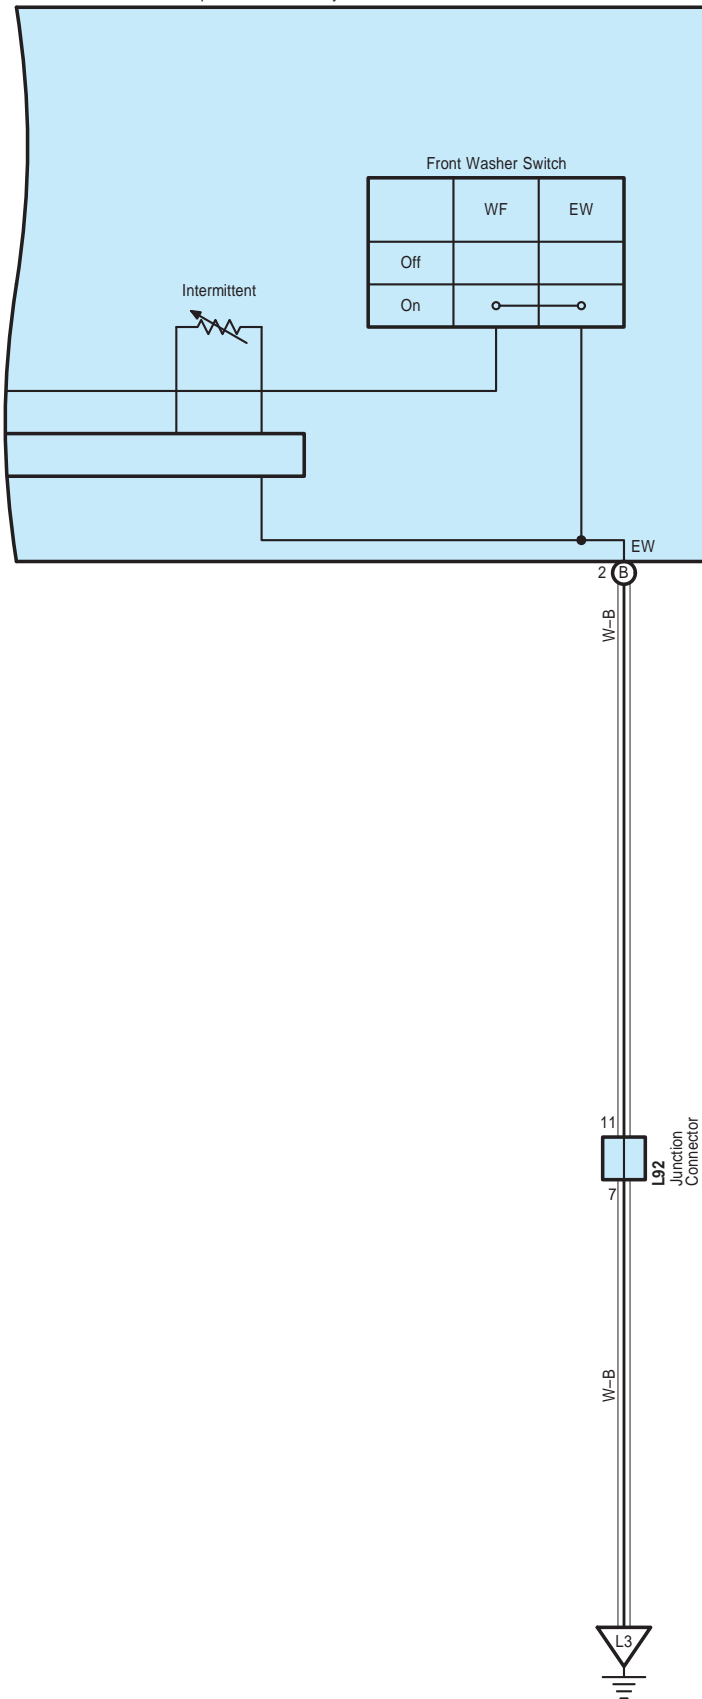

# Front Wiper and Washer

**L48(A), L49(B)**  
Windshield Wiper Switch Assembly

# Front Wiper and Washer

L48(A), L49(B)  
Windshield Wiper Switch Assembly

Front Wiper and Washer

A 35  
Black

A 36  
Black

A 55  
Black

A 56  
White

L 48  
White

L 49  
White

L 86  
Black

L 87  
Black

L 92  
White

2A  
White

2C  
White

AL4  
Black