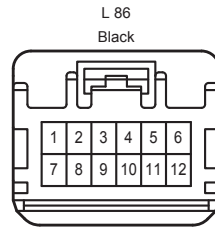

Rear Wiper and Washer