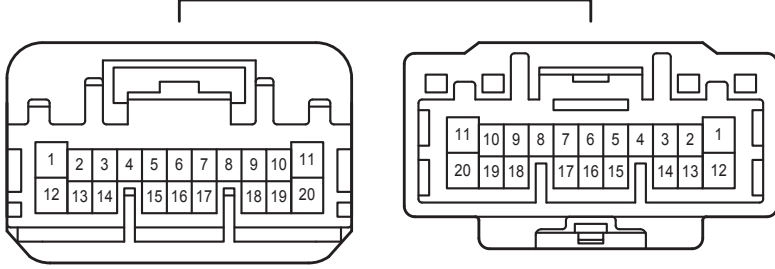

## Rear Wiper and Washer

Rear Wiper and Washer

LR2  
Black

VR1  
White

Remote Air Conditioning System