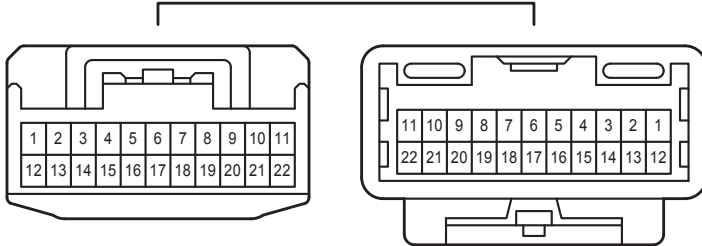

AL1

Blue

AL2