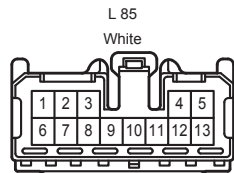

- * 3 : w/ Navigation System
- * 7 : w/ Rear View Monitor
- * 8 : w/ Safety Connect System

A58
Skid Control ECU with Actuator Assembly

3A

White

3B

White

4A

White