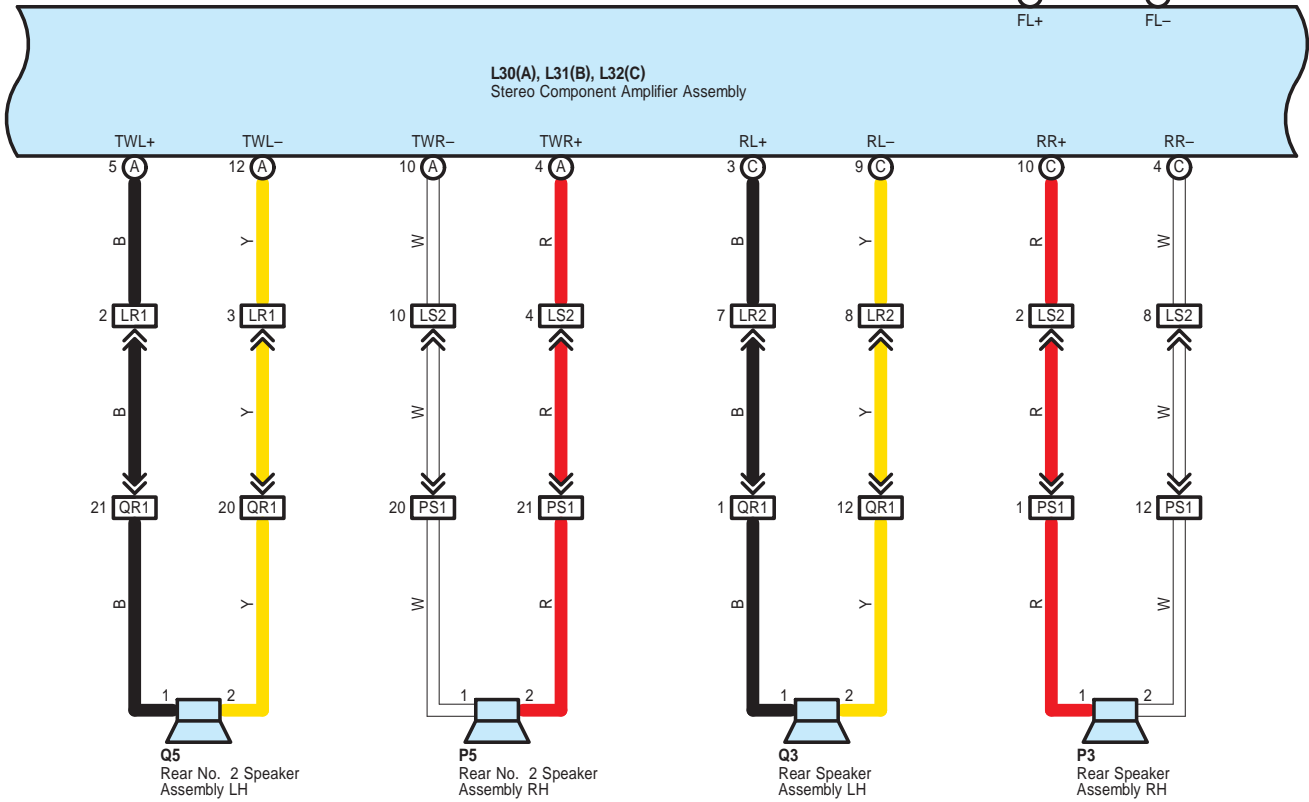

L37(A), L38(B), L39(C), L40(D), L41(E), L42(F), L45(G)
Navigation Receiver Assembly
L40(D), L41(E), L45(G)
Radio Receiver Assembly