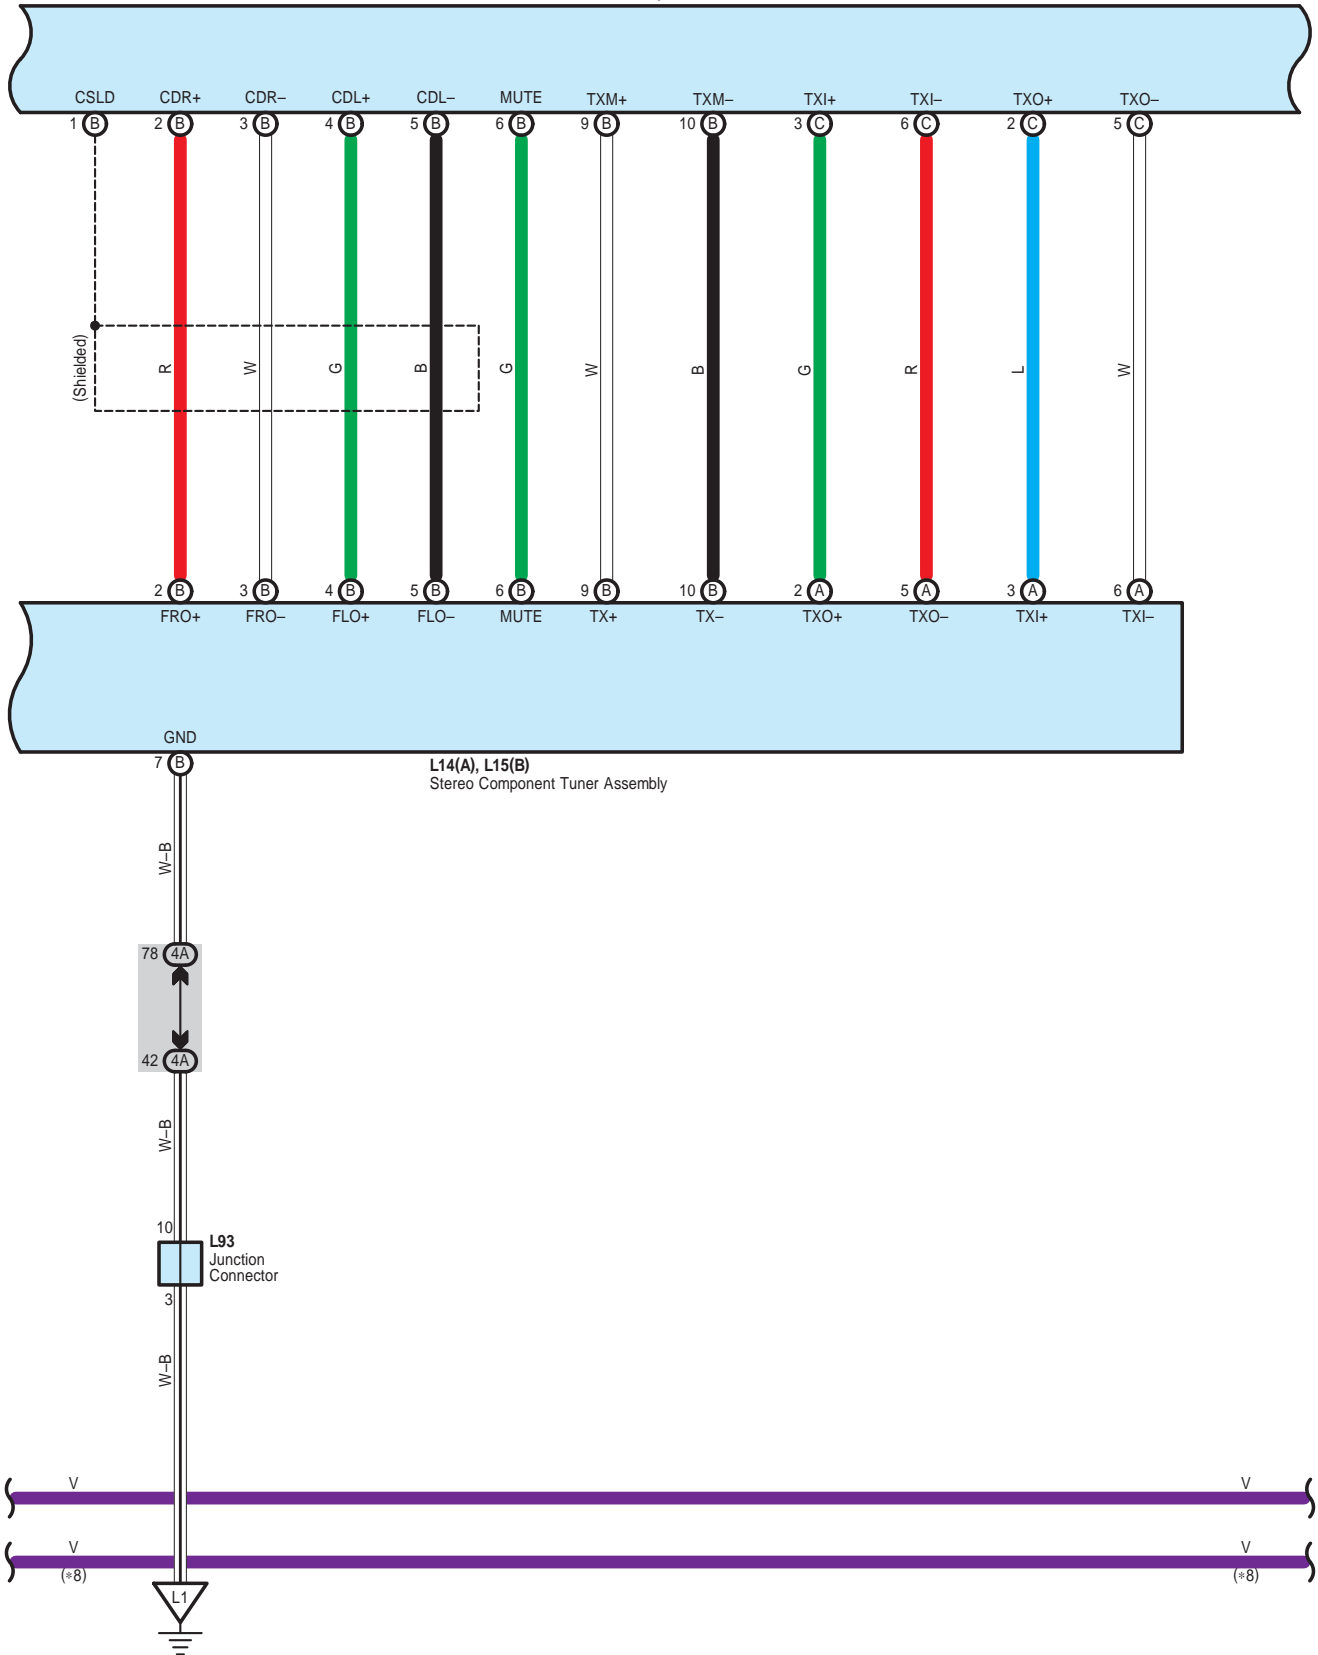

L37(A), L38(B), L39(C), L40(D), L41(E), L42(F), L45(G)
Navigation Receiver Assembly
L40(D), L41(E), L45(G)
Radio Receiver Assembly