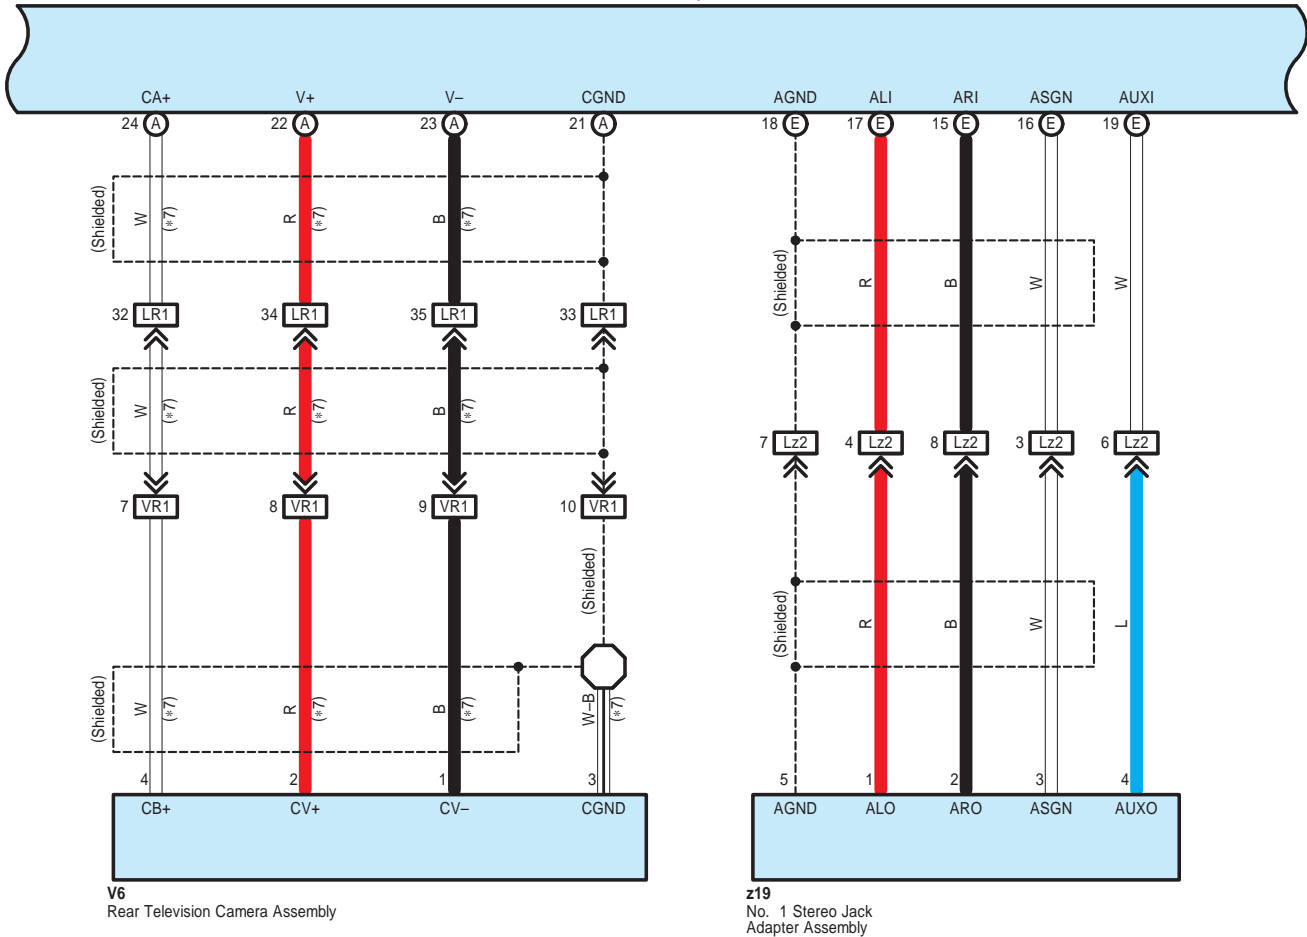

* 7 : w/ Rear View Monitor
 * 8 : w/ Safety Connect System

L37(A), L38(B), L39(C), L40(D), L41(E), L42(F), L45(G)
 Navigation Receiver Assembly
 L40(D), L41(E), L45(G)
 Radio Receiver Assembly

L37(A), L38(B), L39(C), L40(D), L41(E), L42(F), L45(G)
 Navigation Receiver Assembly
 L40(D), L41(E), L45(G)
 Radio Receiver Assembly