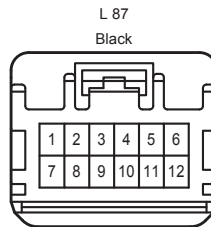

- * 3 : w/ Navigation System
- * 7 : w/ Rear View Monitor
- * 8 : w/ Safety Connect System

A58
Skid Control ECU with Actuator Assembly

3A

White

3B

White

4A

White