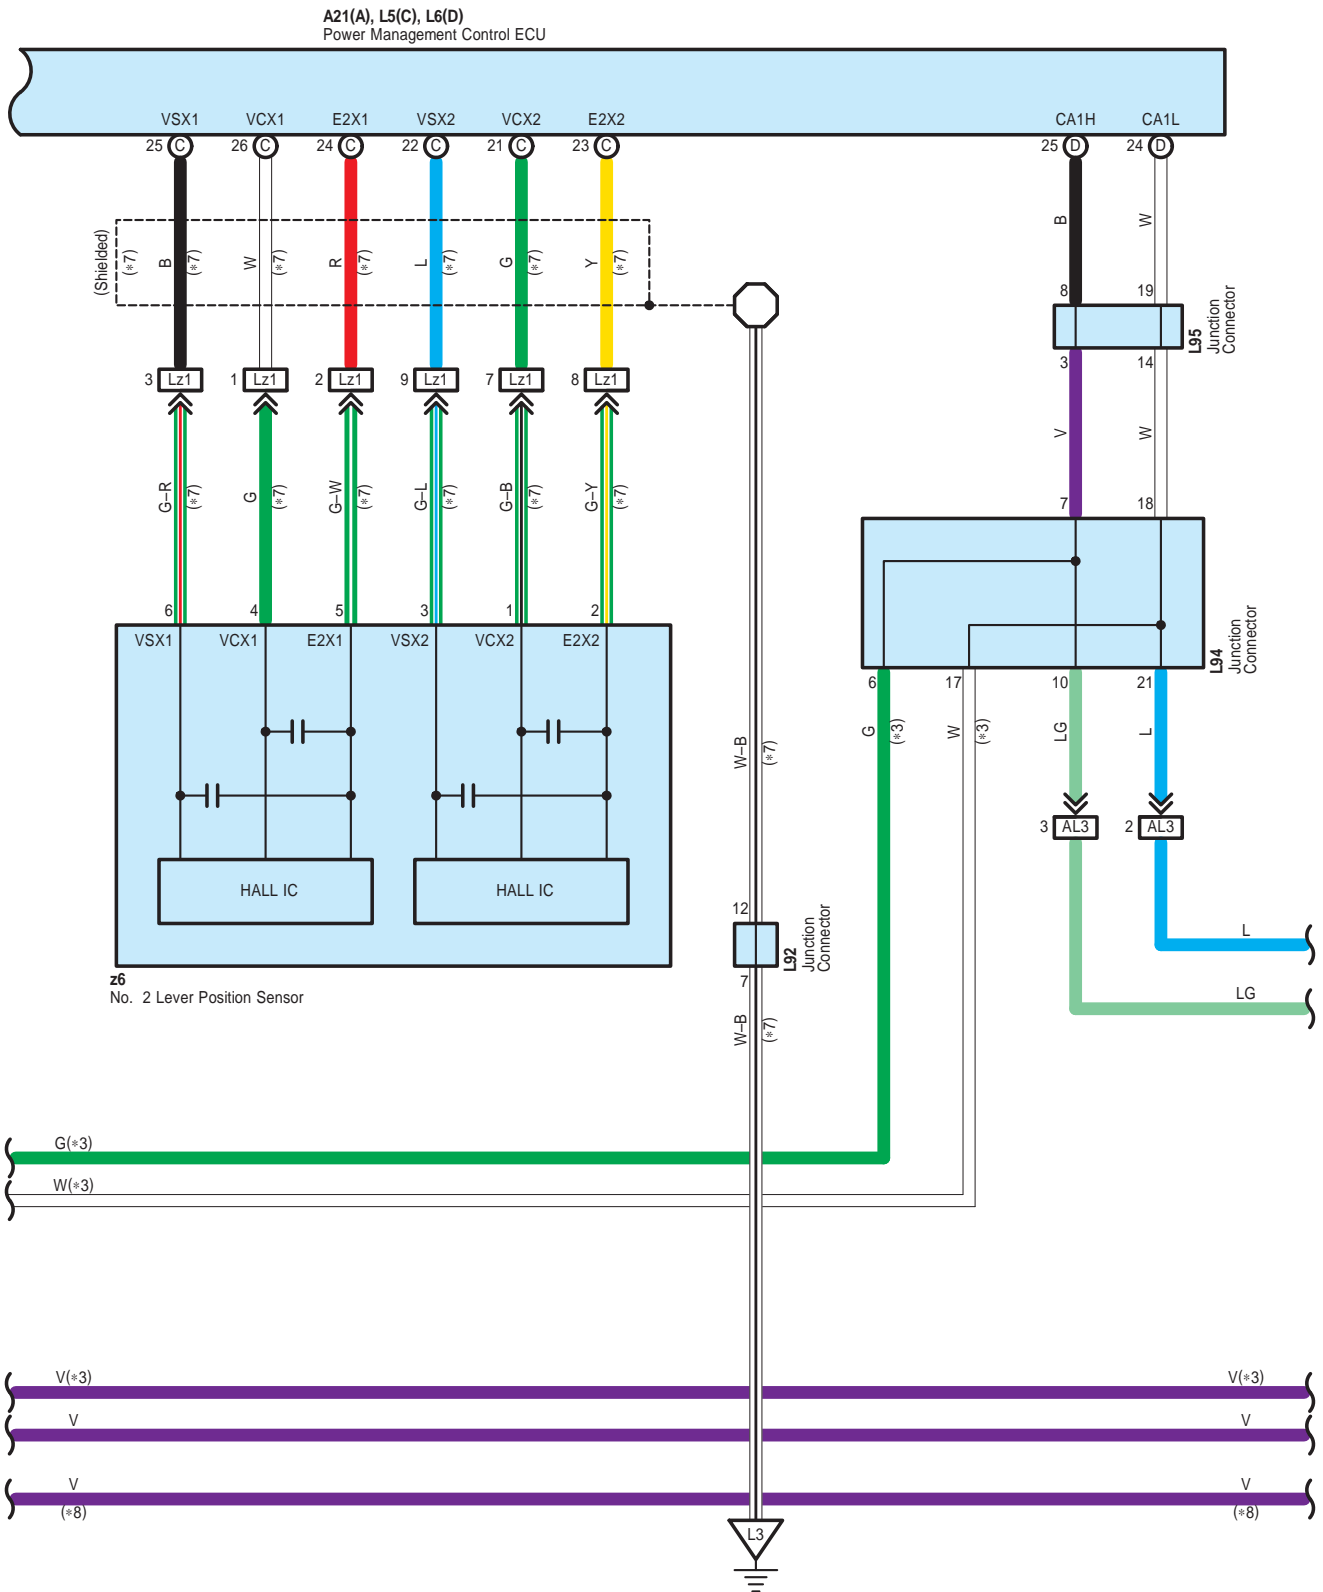

L37(A), L38(B), L39(C), L40(D), L41(E), L42(F), L45(G)
 Navigation Receiver Assembly
 L40(D), L41(E), L45(G)
 Radio Receiver Assembly

L37(A), L38(B), L39(C), L40(D), L41(E), L42(F), L45(G)
 Navigation Receiver Assembly
 L40(D), L41(E), L45(G)
 Radio Receiver Assembly

- * 3 : w/ Navigation System
- * 7 : w/ Rear View Monitor
- * 8 : w/ Safety Connect System

A58
Skid Control ECU with Actuator Assembly

3A

White

3B

White

4A

White