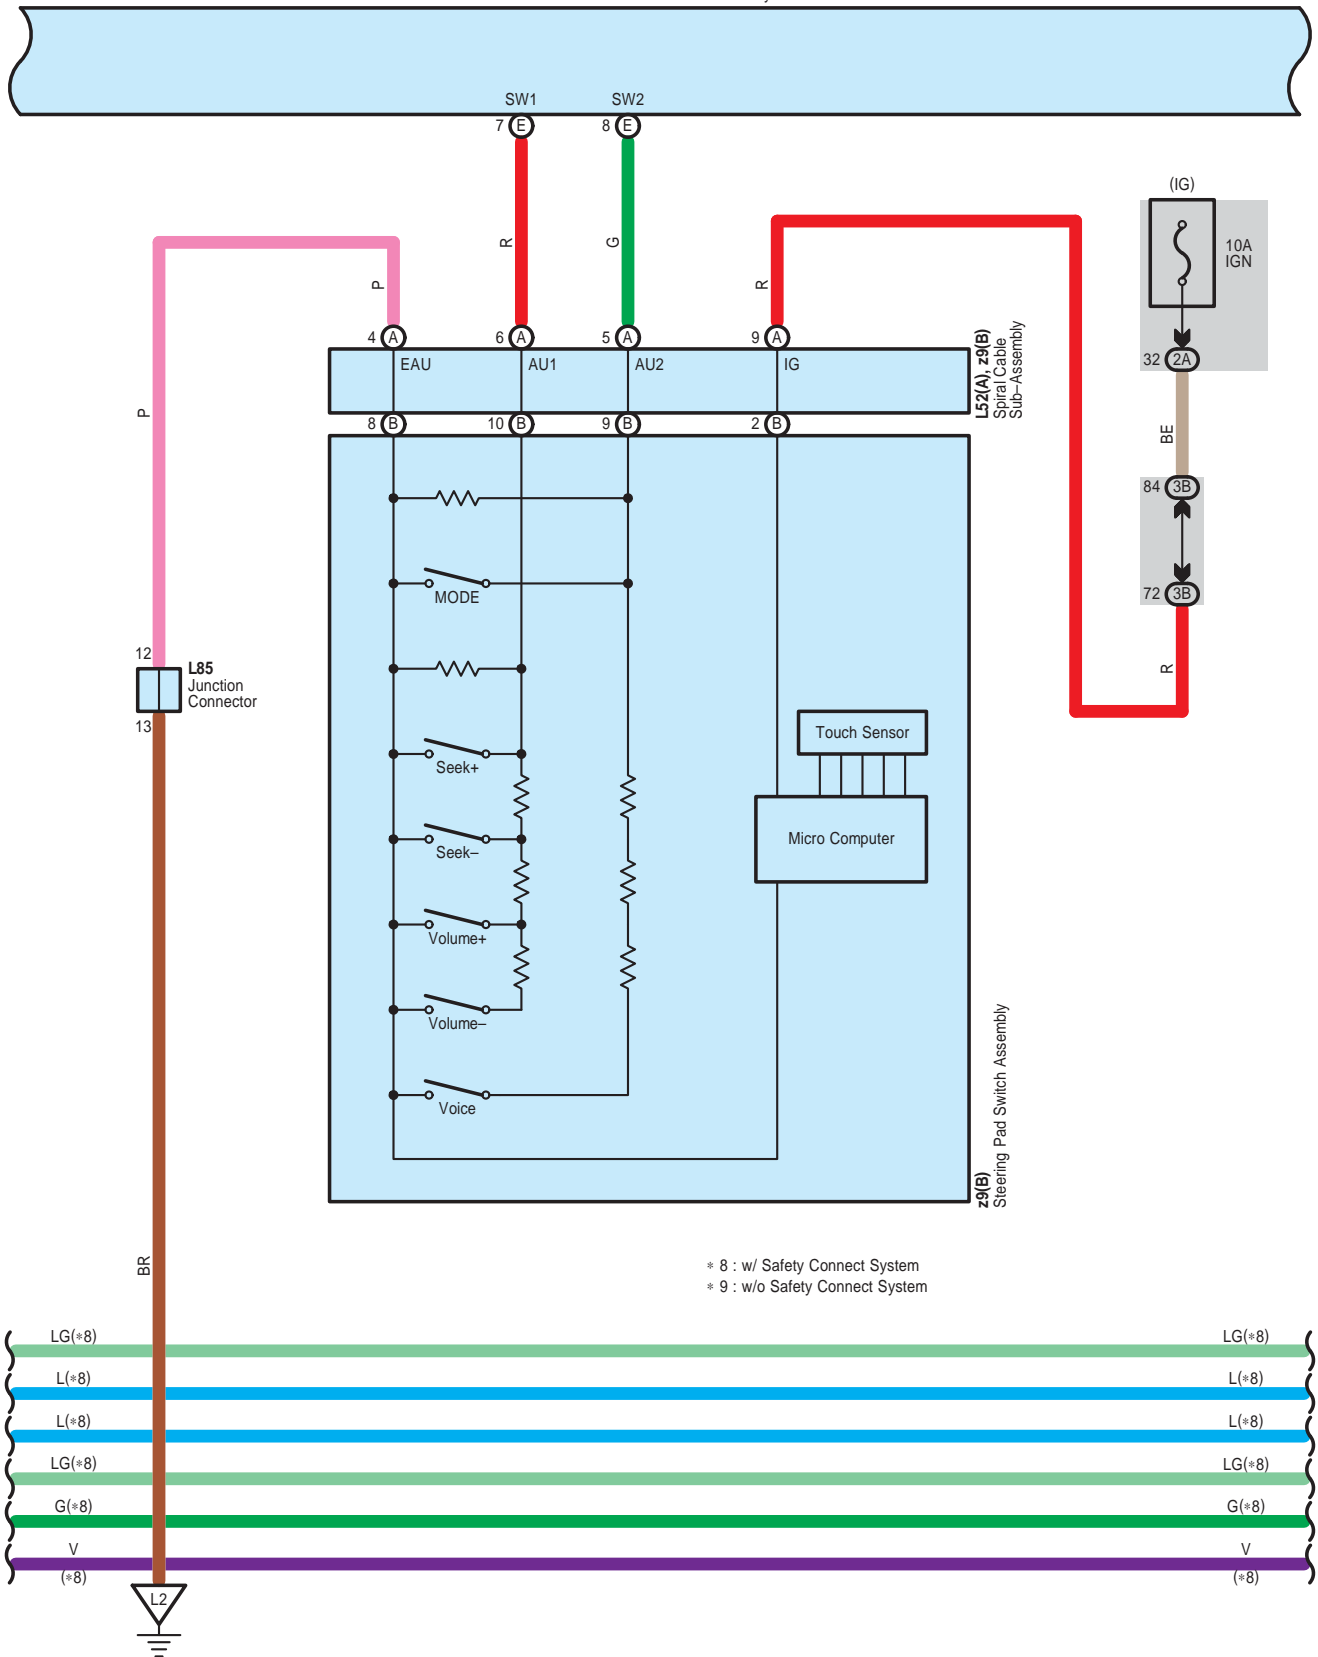

U3(A), U13(B)
 Map Light Assembly

L37(A), L38(B), L39(C), L40(D), L41(E), L42(F), L45(G)
 Navigation Receiver Assembly
 L40(D), L41(E), L45(G)
 Radio Receiver Assembly

L37(A), L38(B), L39(C), L40(D), L41(E), L42(F), L45(G)
 Navigation Receiver Assembly
 L40(D), L41(E), L45(G)
 Radio Receiver Assembly

* 7 : w/ Rear View Monitor
 * 8 : w/ Safety Connect System

L37(A), L38(B), L39(C), L40(D), L41(E), L42(F), L45(G)
 Navigation Receiver Assembly
 L40(D), L41(E), L45(G)
 Radio Receiver Assembly

L37(A), L38(B), L39(C), L40(D), L41(E), L42(F), L45(G)
 Navigation Receiver Assembly
 L40(D), L41(E), L45(G)
 Radio Receiver Assembly