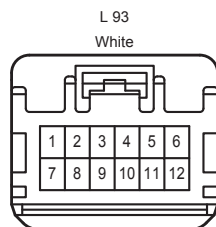

- * 3 : w/ Navigation System
- * 7 : w/ Rear View Monitor
- * 8 : w/ Safety Connect System

A58
Skid Control ECU with Actuator Assembly

3A

White

3B

White

4A

White