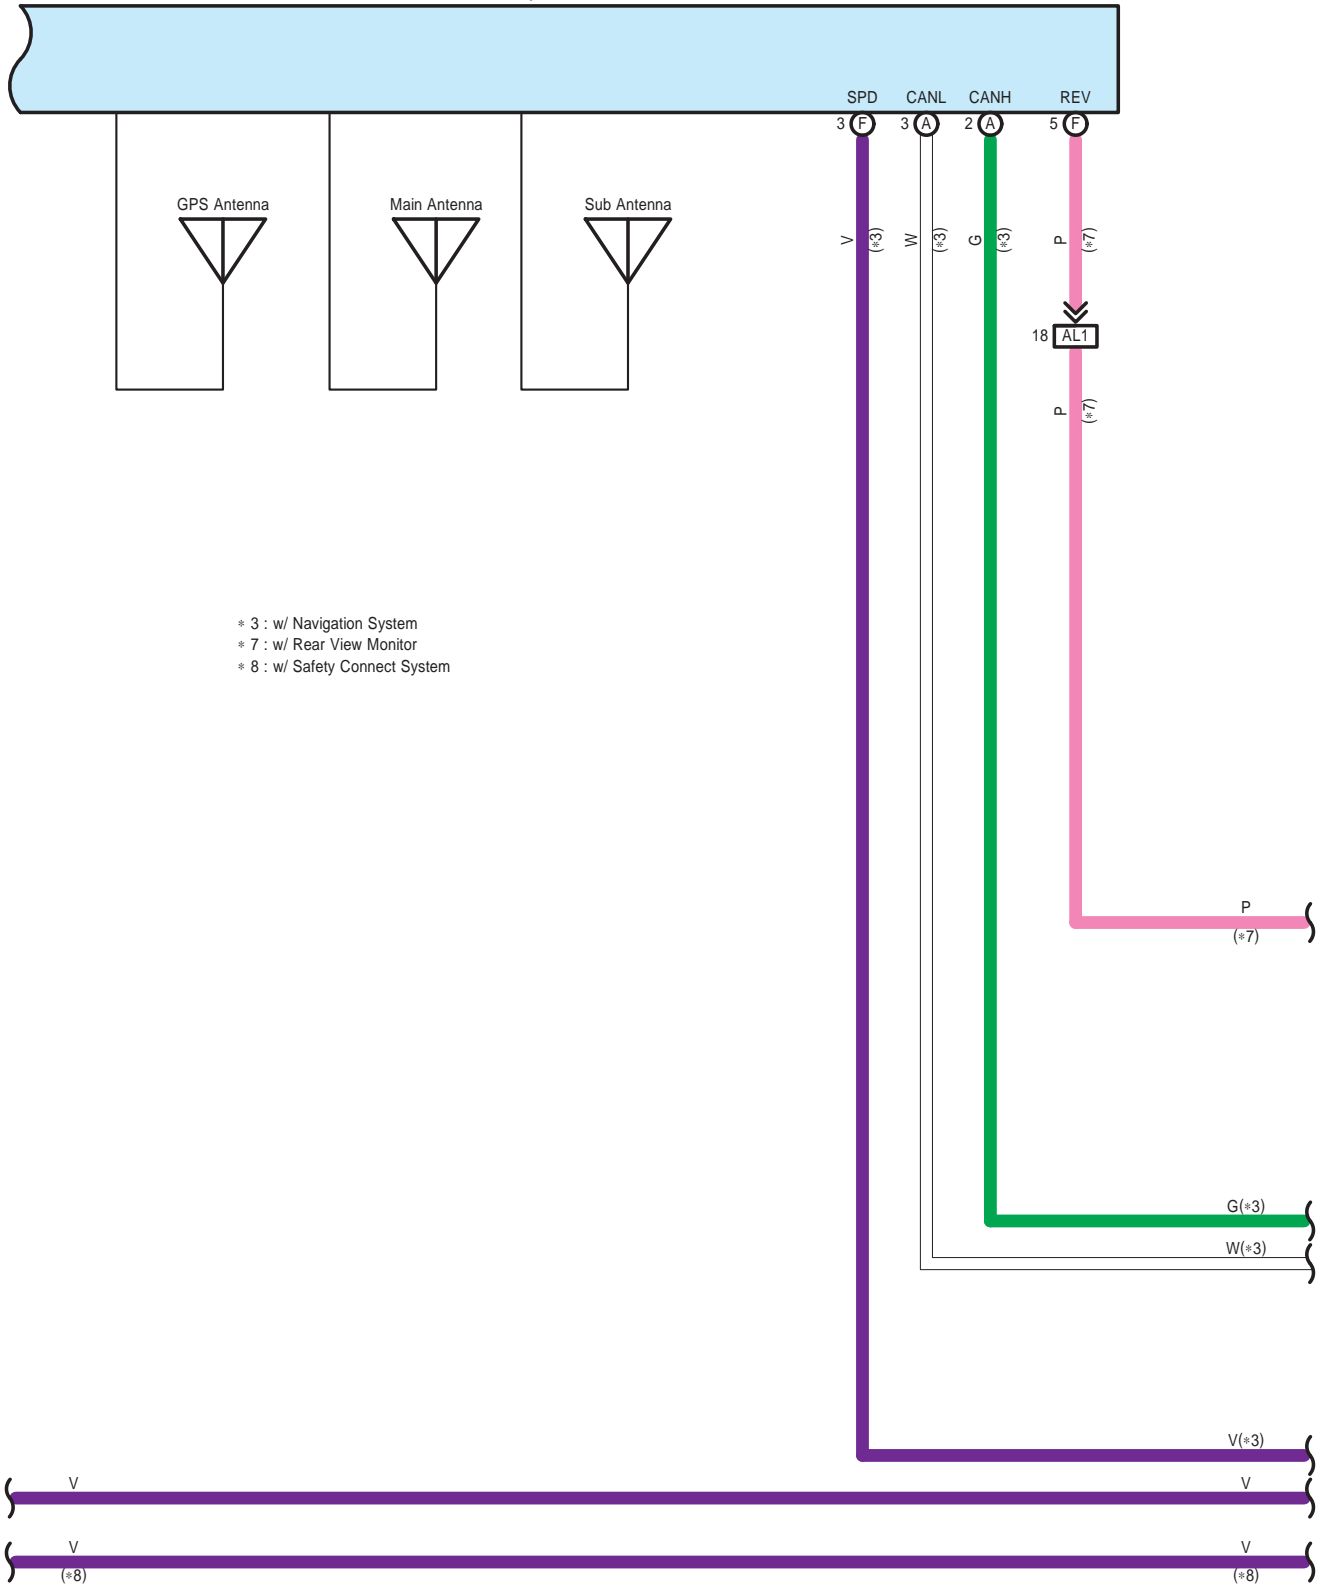

L37(A), L38(B), L39(C), L40(D), L41(E), L42(F), L45(G)
Navigation Receiver Assembly
L40(D), L41(E), L45(G)
Radio Receiver Assembly