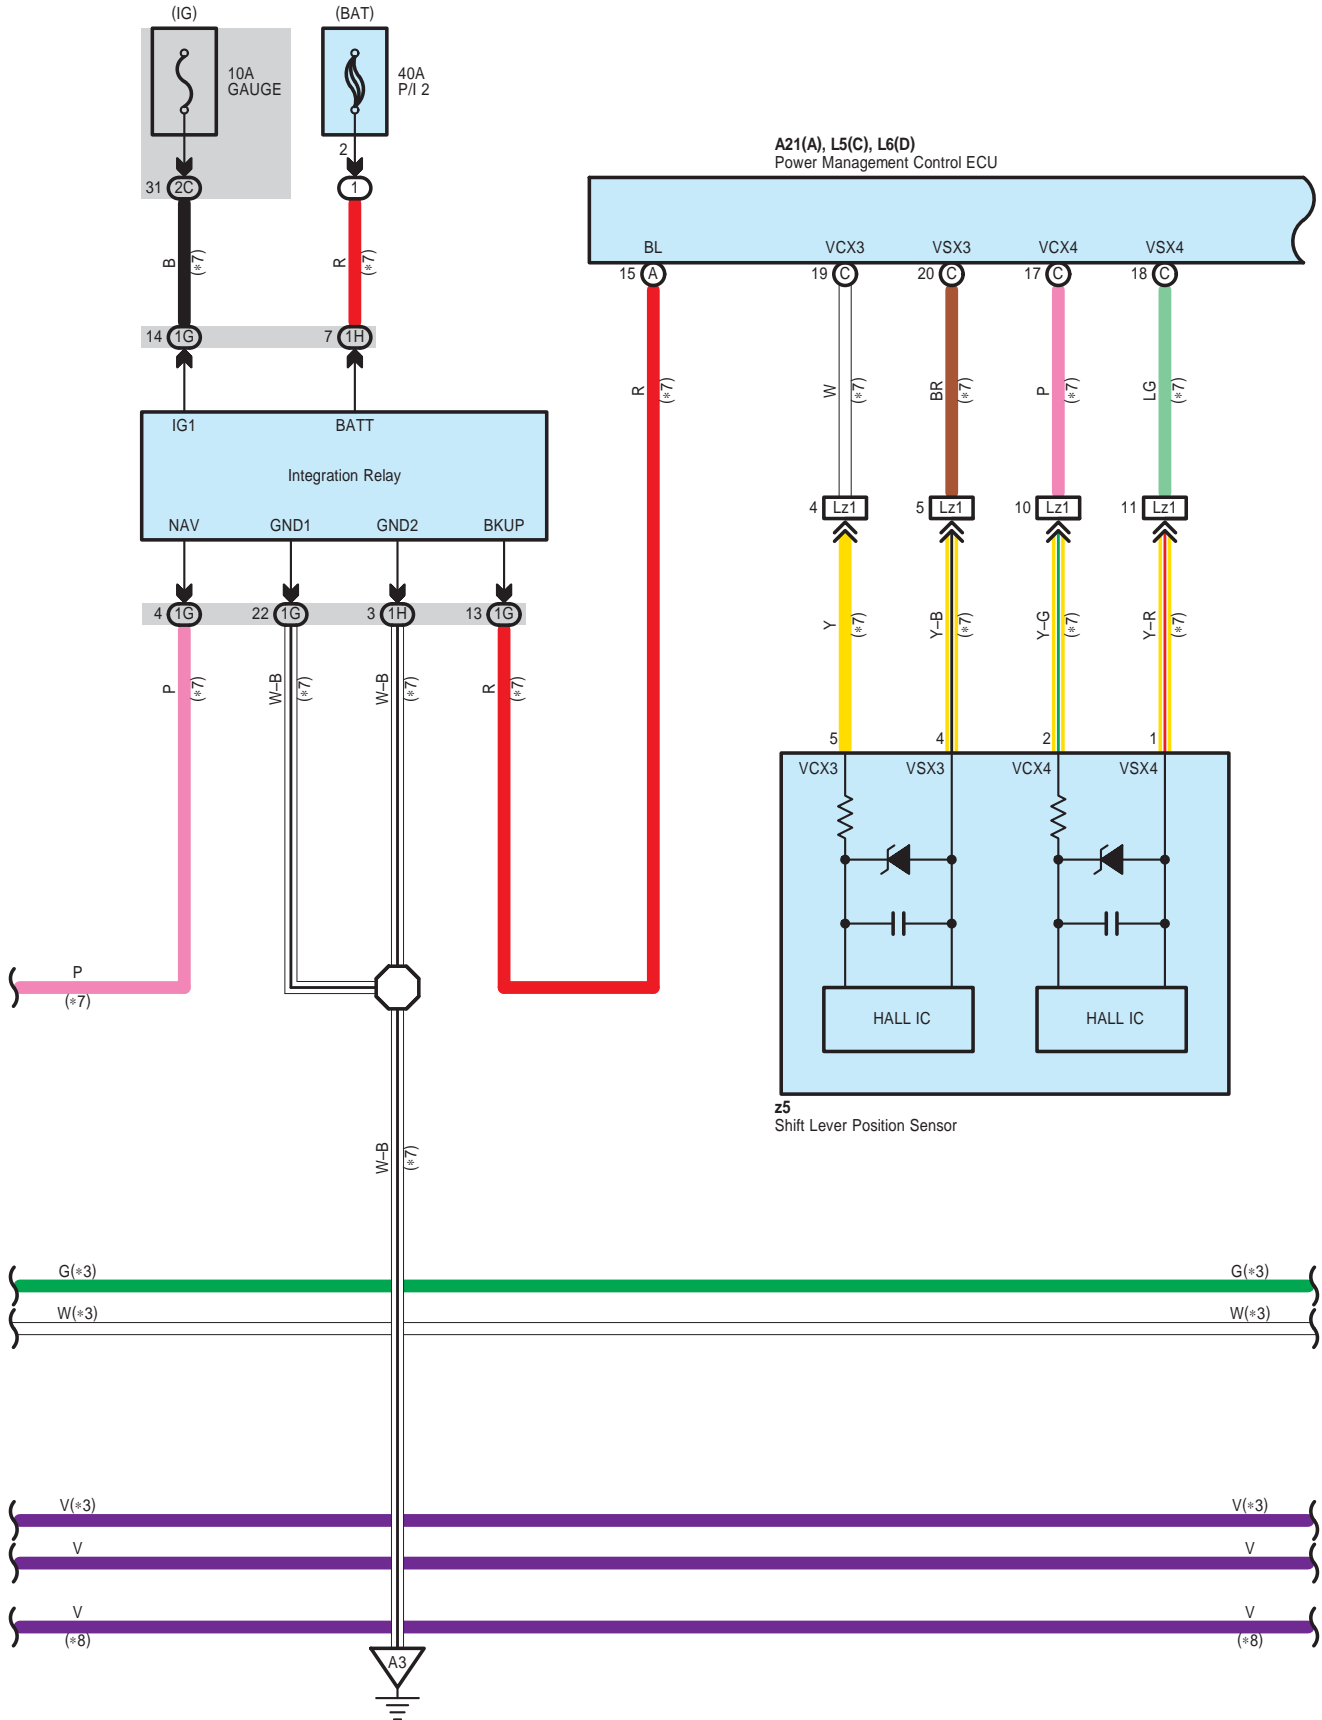

* 7 : w/ Rear View Monitor
 * 8 : w/ Safety Connect System

L37(A), L38(B), L39(C), L40(D), L41(E), L42(F), L45(G)
 Navigation Receiver Assembly
 L40(D), L41(E), L45(G)
 Radio Receiver Assembly

L37(A), L38(B), L39(C), L40(D), L41(E), L42(F), L45(G)
 Navigation Receiver Assembly
 L40(D), L41(E), L45(G)
 Radio Receiver Assembly

L37(A), L38(B), L39(C), L40(D), L41(E), L42(F), L45(G)
 Navigation Receiver Assembly
 L40(D), L41(E), L45(G)
 Radio Receiver Assembly

L37(A), L38(B), L39(C), L40(D), L41(E), L42(F), L45(G)
 Navigation Receiver Assembly
 L40(D), L41(E), L45(G)
 Radio Receiver Assembly

- * 3 : w/ Navigation System
- * 7 : w/ Rear View Monitor
- * 8 : w/ Safety Connect System

A58
Skid Control ECU with Actuator Assembly

3A

White

3B

White

4A

White