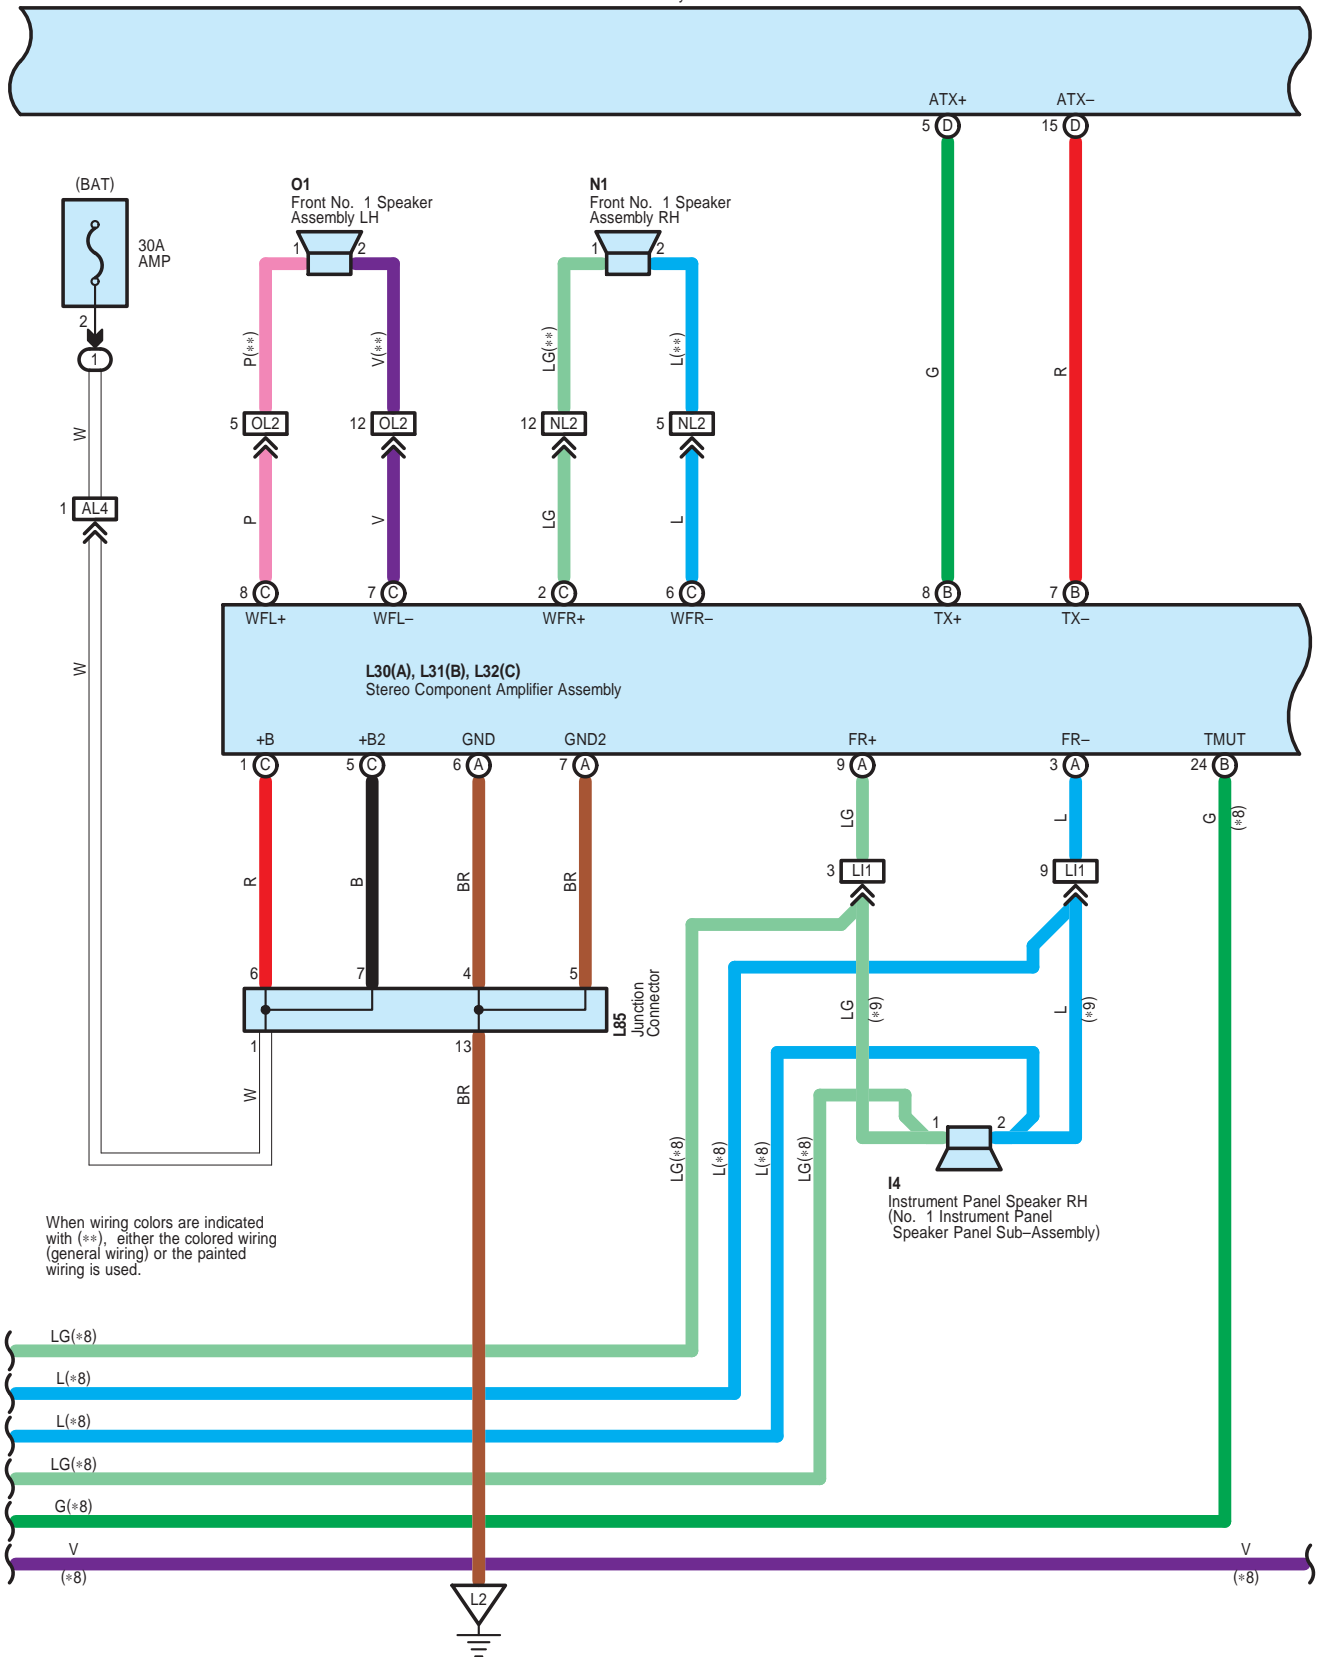

U3(A), U13(B)
 Map Light Assembly

L37(A), L38(B), L39(C), L40(D), L41(E), L42(F), L45(G)
 Navigation Receiver Assembly
 L40(D), L41(E), L45(G)
 Radio Receiver Assembly

L37(A), L38(B), L39(C), L40(D), L41(E), L42(F), L45(G)
 Navigation Receiver Assembly
 L40(D), L41(E), L45(G)
 Radio Receiver Assembly

* 7 : w/ Rear View Monitor
 * 8 : w/ Safety Connect System

L37(A), L38(B), L39(C), L40(D), L41(E), L42(F), L45(G)
 Navigation Receiver Assembly
 L40(D), L41(E), L45(G)
 Radio Receiver Assembly

L37(A), L38(B), L39(C), L40(D), L41(E), L42(F), L45(G)
 Navigation Receiver Assembly
 L40(D), L41(E), L45(G)
 Radio Receiver Assembly

L37(A), L38(B), L39(C), L40(D), L41(E), L42(F), L45(G)
 Navigation Receiver Assembly
 L40(D), L41(E), L45(G)
 Radio Receiver Assembly

L37(A), L38(B), L39(C), L40(D), L41(E), L42(F), L45(G)
 Navigation Receiver Assembly
 L40(D), L41(E), L45(G)
 Radio Receiver Assembly

- * 3 : w/ Navigation System
- * 7 : w/ Rear View Monitor
- * 8 : w/ Safety Connect System

A58
Skid Control ECU with Actuator Assembly

3A

White

3B

White

4A

White