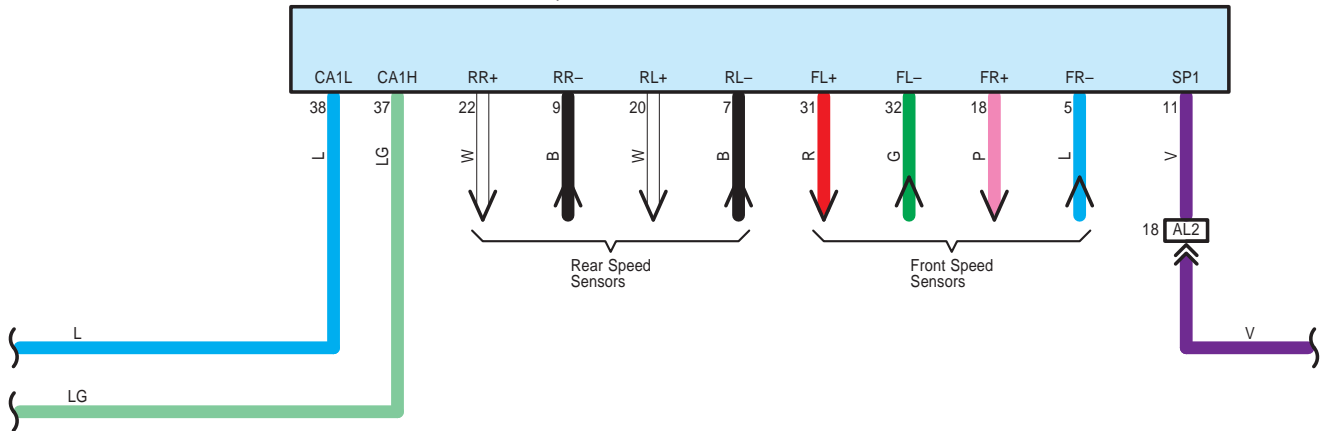

- * 3 : w/ Navigation System
- * 7 : w/ Rear View Monitor
- * 8 : w/ Safety Connect System

A58
Skid Control ECU with Actuator Assembly

3A

White

3B

White

4A

White