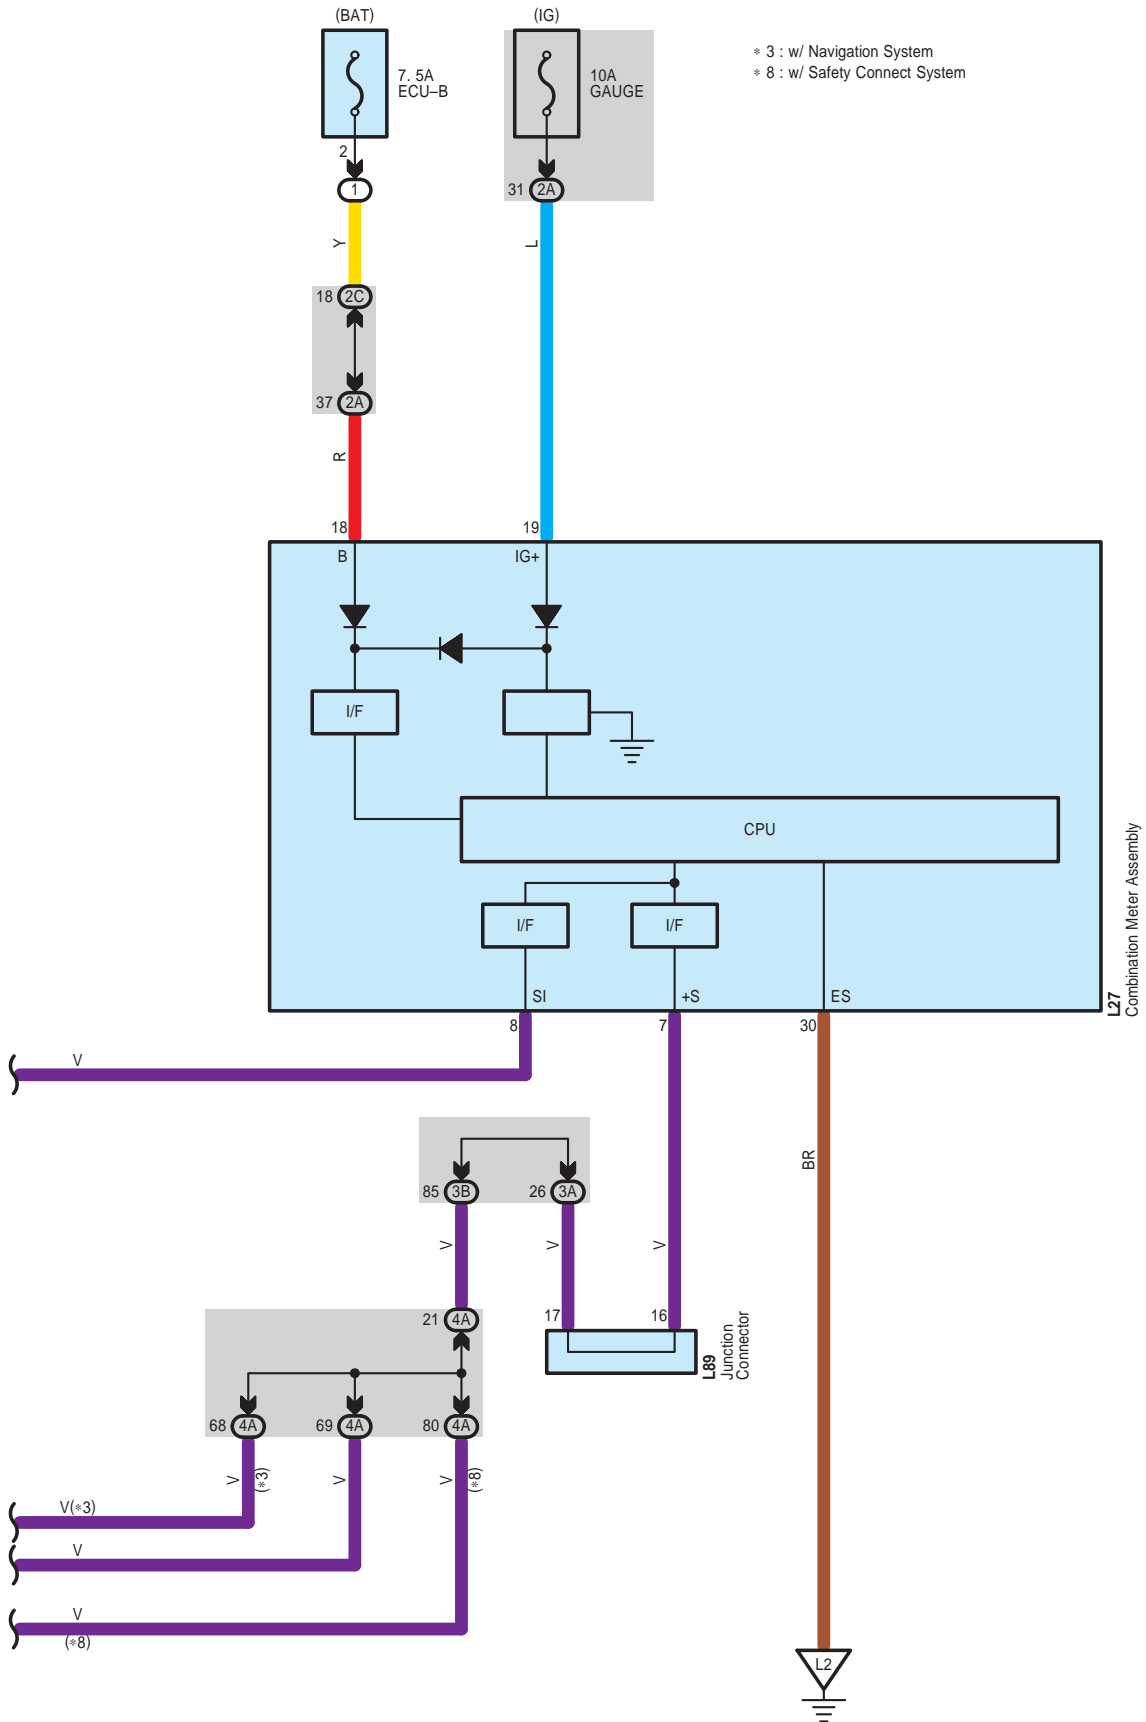

* 7 : w/ Rear View Monitor
 * 8 : w/ Safety Connect System

L37(A), L38(B), L39(C), L40(D), L41(E), L42(F), L45(G)
 Navigation Receiver Assembly
 L40(D), L41(E), L45(G)
 Radio Receiver Assembly

L37(A), L38(B), L39(C), L40(D), L41(E), L42(F), L45(G)
 Navigation Receiver Assembly
 L40(D), L41(E), L45(G)
 Radio Receiver Assembly

L37(A), L38(B), L39(C), L40(D), L41(E), L42(F), L45(G)
 Navigation Receiver Assembly
 L40(D), L41(E), L45(G)
 Radio Receiver Assembly

L37(A), L38(B), L39(C), L40(D), L41(E), L42(F), L45(G)
 Navigation Receiver Assembly
 L40(D), L41(E), L45(G)
 Radio Receiver Assembly

- * 3 : w/ Navigation System
- * 7 : w/ Rear View Monitor
- * 8 : w/ Safety Connect System

A58
Skid Control ECU with Actuator Assembly

3A

White

3B

White

4A

White