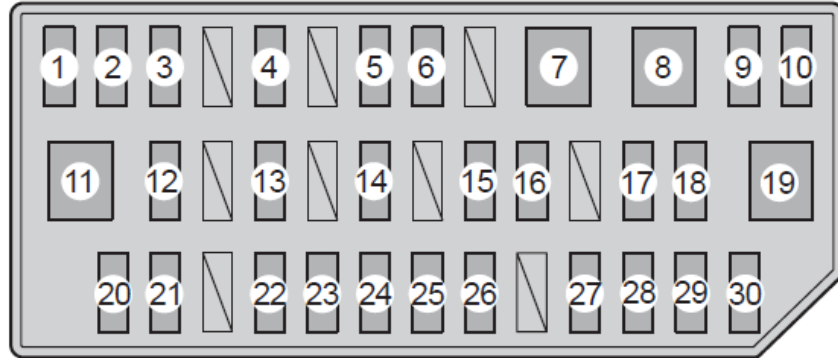

Engine Compartment

Fuse		Ampere	Circuit
1	HTR	50A	Air Conditioning System
2	RDI	30A	Electric Cooling Fans
3	CDS	30A	Electric Cooling Fans
4	S-HORN	10A	No Circuit
5	ENG W/P	30A	Cooling System
6	ABS MAIN NO. 2	7.5A	Anti-Lock Brake System
7	H-LP CLN	30A	Headlight Cleaner
8	AMP	30A	Audio System
9	IGCT	30A	PCU, IGCT No. 2, IGCT No. 3
10	DC/DC-S	5A	Inverter and Converter
11	P CON MAIN	7.5A	Parking Control System, Transmission
12	AM2	7.5A	Power Windows
13	ECU-B2	7.5A	Smart Key System
14	MAYDAY	10A	No Circuit
15	ECU-B3	10A	Air Conditioning System
16	TURN & HAZ	10A	Turn Signal Lights

Left Side Instrument Panel

Fuse		Ampere	Circuit
1	CIG	15A	Power Outlets
2	ECU-ACC	10A	Multiplex Communication System, Outside Rear View Mirrors, Driver Support System, Audio System, Navigation System
3	PWR OUTLET	15A	Power Outlets
4	SEAT HTR FR	10A	Seat Heater
5	SEAT HTR FL	10A	Seat Heater
6	DOOR NO. 1	25A	Power Door Lock System
7	PSB	30A	Pre-Collision System
8	PWR SEAT FR	30A	Front Seat Lumbar Support
9	DBL LOCK	25A	Tilt & Telescopic Steering
10	FR FOG	15A	Front Fog Lights
11	PWR SEAT FL	30A	Front Seat Lumbar Support
12	OBD	7.5A	On-Board Diagnosis System
13	RR FOG	7.5A	No Circuit
14	STOP	10A	Stop Lights, High Mounted Stoplight, Brake System, Power Windows, Driver Support System
15	P FR DOOR	25A	Power Windows
16	D FR DOOR	25A	Power Windows
17	DOOR RR	25A	Power Windows
18	DOOR RL	25A	Power Windows
19	S/ROOF	30A	Electric Moon Roof
20	ECU-IG NO. 1	10A	Electric Cooling Fans, Multiplex Communication System