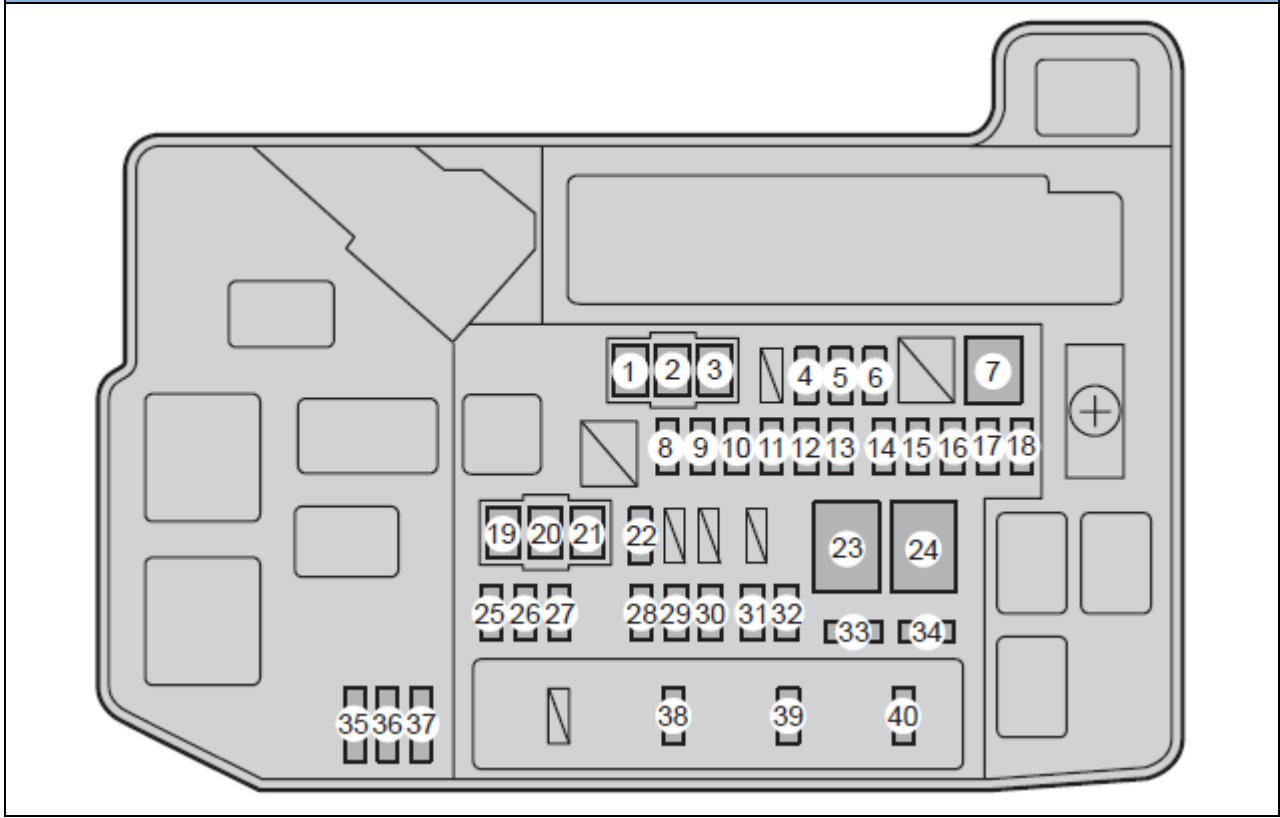

Engine Compartment

Fuse		Ampere	Circuit
1	HTR	50A	Air Conditioning System
2	RDI	30A	Electric Cooling Fans
3	CDS	30A	Electric Cooling Fans
4	S-HORN	10A	No Circuit
5	ENG W/P	30A	Cooling System
6	ABS MAIN NO. 2	7.5A	Anti-Lock Brake System
7	H-LP CLN	30A	Headlight Cleaner
8	AMP	30A	Audio System
9	IGCT	30A	PCU, IGCT No. 2, IGCT No. 3
10	DC/DC-S	5A	Inverter and Converter
11	P CON MAIN	7.5A	Parking Control System, Transmission
12	AM2	7.5A	Power Windows
13	ECU-B2	7.5A	Smart Key System
14	MAYDAY	10A	No Circuit
15	ECU-B3	10A	Air Conditioning System
16	TURN & HAZ	10A	Turn Signal Lights

Left Side Instrument Panel

Fuse		Ampere	Circuit
1	CIG	15A	Power Outlets
2	ECU-ACC	10A	Multiplex Communication System, Outside Rear View Mirrors, Driver Support System, Audio System, Navigation System
3	PWR OUTLET	15A	Power Outlets
4	SEAT HTR FR	10A	Seat Heater
5	SEAT HTR FL	10A	Seat Heater
6	DOOR NO. 1	25A	Power Door Lock System
7	PSB	30A	Pre-Collision System
8	PWR SEAT FR	30A	Front Seat Lumbar Support
9	DBL LOCK	25A	Tilt & Telescopic Steering
10	FR FOG	15A	Front Fog Lights
11	PWR SEAT FL	30A	Front Seat Lumbar Support
12	OBD	7.5A	On-Board Diagnosis System
13	RR FOG	7.5A	No Circuit
14	STOP	10A	Stop Lights, High Mounted Stoplight, Brake System, Power Windows, Driver Support System
15	P FR DOOR	25A	Power Windows
16	D FR DOOR	25A	Power Windows
17	DOOR RR	25A	Power Windows
18	DOOR RL	25A	Power Windows
19	S/ROOF	30A	Electric Moon Roof
20	ECU-IG NO. 1	10A	Electric Cooling Fans, Multiplex Communication System