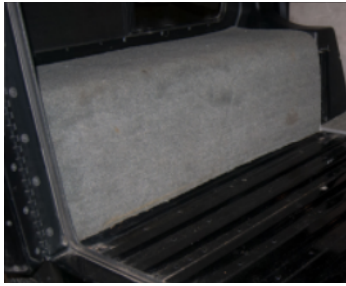

Sound Deadener Showdown

Your Source for Sound Deadening Products and Information

[Home](#)

Rear Quarter Panels / Wheel Wells

Hummer H1

Honda Civic Sedan

2012 Toyota Prius Plugin

Estimating Materials

Easy to estimate the Hummer materials. A little tougher for most. Build the bubble. Measuring the height and length of the area is a good start. Then you need to add for wheel wells and other peculiarities. I'll usually do a mental doubling of the overall area when building a quote. Maybe adjust that a little up or down based on circumstances. Don't forget there are two of these and that you'll need something like 3 Velcro Strips per side.