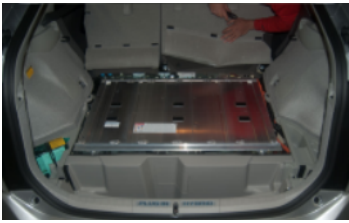

Sound Deadener Showdown

Your Source for Sound Deadening Products and Information

[Home](#)

Rear Quarter Panels / Wheel Wells

Hummer H1

Honda Civic Sedan

2012 Toyota Prius Plugin

Estimating Materials

Easy to estimate the Hummer materials. A little tougher for most. Build the bubble. Measuring the height and length of the area is a good start. Then you need to add for wheel wells and other peculiarities. I'll usually do a mental doubling of the overall area when building a quote. Maybe adjust that a little up or down based on circumstances. Don't forget there are two of these and that you'll need something like 3 Velcro Strips per side.