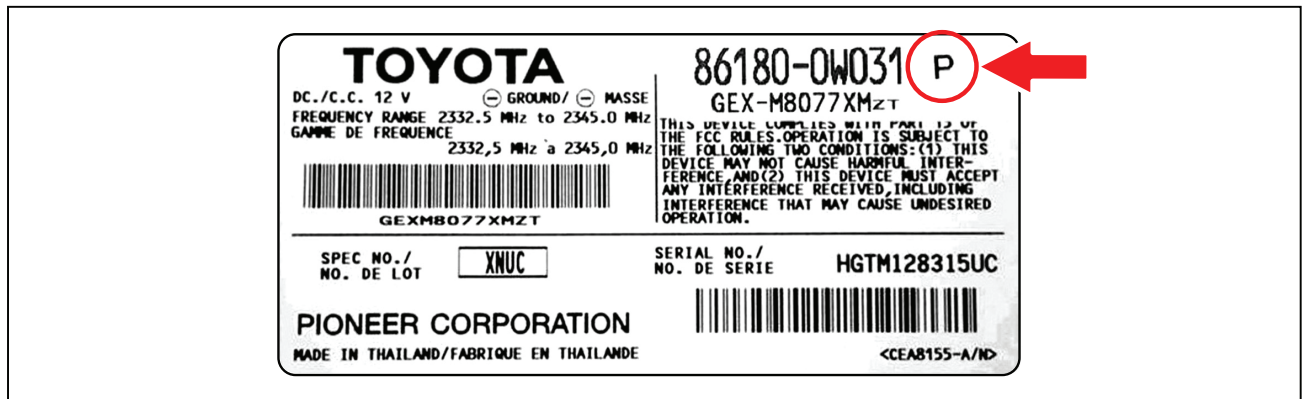

XM Satellite Radio Inoperative Until Ignition Key Is Cycled

Service Exchange Part Identification

Countermeasure parts have a “P” marking on the parts label following the Toyota part number (see Figure 1).

Figure 1. Sample of Countermeasure Part Label

Required Tools & Equipment

SPECIAL SERVICE TOOLS (SST'S)	PART NUMBER	QTY
Plastic Pry Tool Set*	00002-06000-01	1

* Essential SST.

NOTE
Additional SSTs may be ordered by calling 1-800-933-8335.

Repair Procedure

1. Verify the condition in the Introduction.
2. Perform diagnostic troubleshooting to confirm the problem is related to the condition described in this TSB.

Refer to the Technical Information System (TIS), *Accessory – Accessory Diagnostic Guide – “2004-2011 All Vehicles XM Satellite Radio Tuner 86180-0W030 Troubleshooting Guide”*

3. Order a replacement XM Satellite Radio Receiver through the Pioneer exchange program.

For information regarding the satellite radio warranty, refer to TIS, *Reference Information – Warranty Policy & Procedures – “Policy 4.28: Satellite Radio Warranty”*