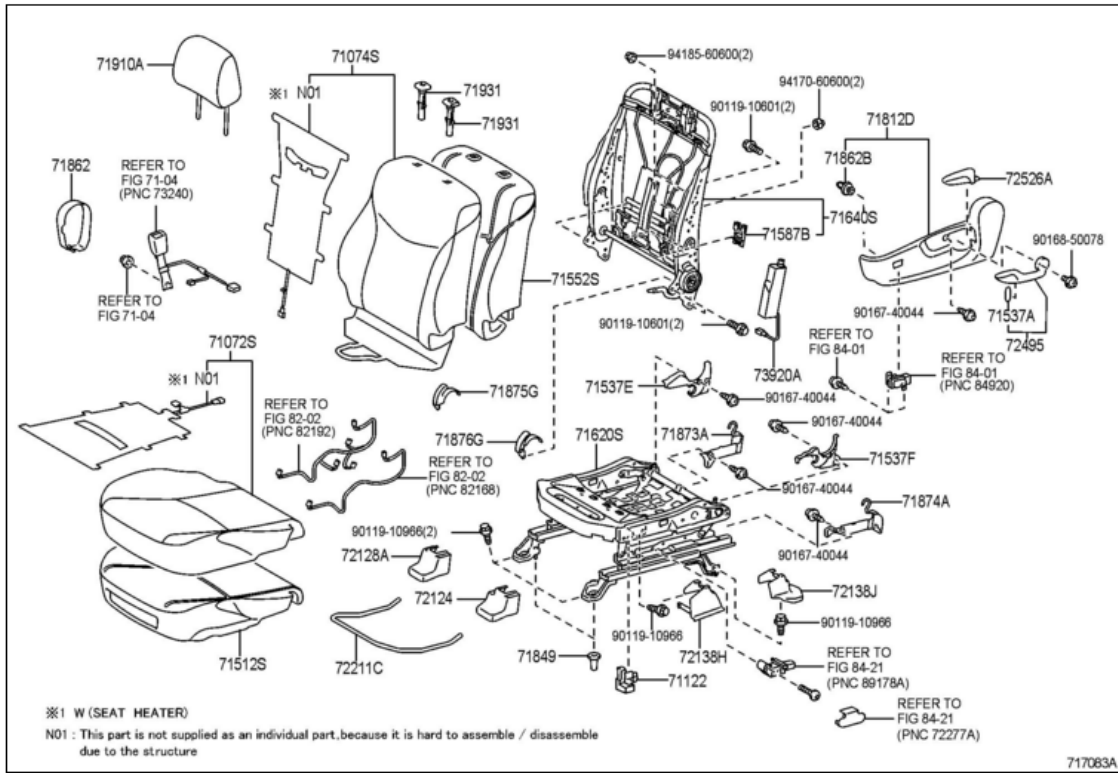

# FRONT SEAT & SEAT TRACK

(1109- ) LH SEAT,W(VERTICAL SEAT ADJUSTER) from 201109.

Showing Genuine Parts that fit your 2012 TOYOTA Prius V

[Change Vehicle](#)

**71072S** COVER, FRONT SEAT CUSHION, LH(FOR SEPARATE TYPE). AQUA,TRIM6#  
PRIUS V(ZVW41)

**\$193.34**

**7107247310G3** >