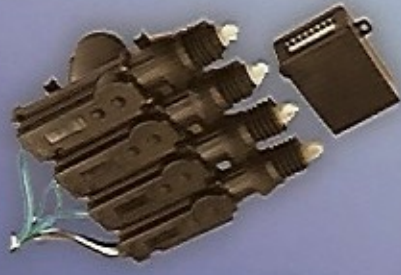

Automotive Center Lock Kit

- Controlled by the driver's seat to lock/unlock for four doors.