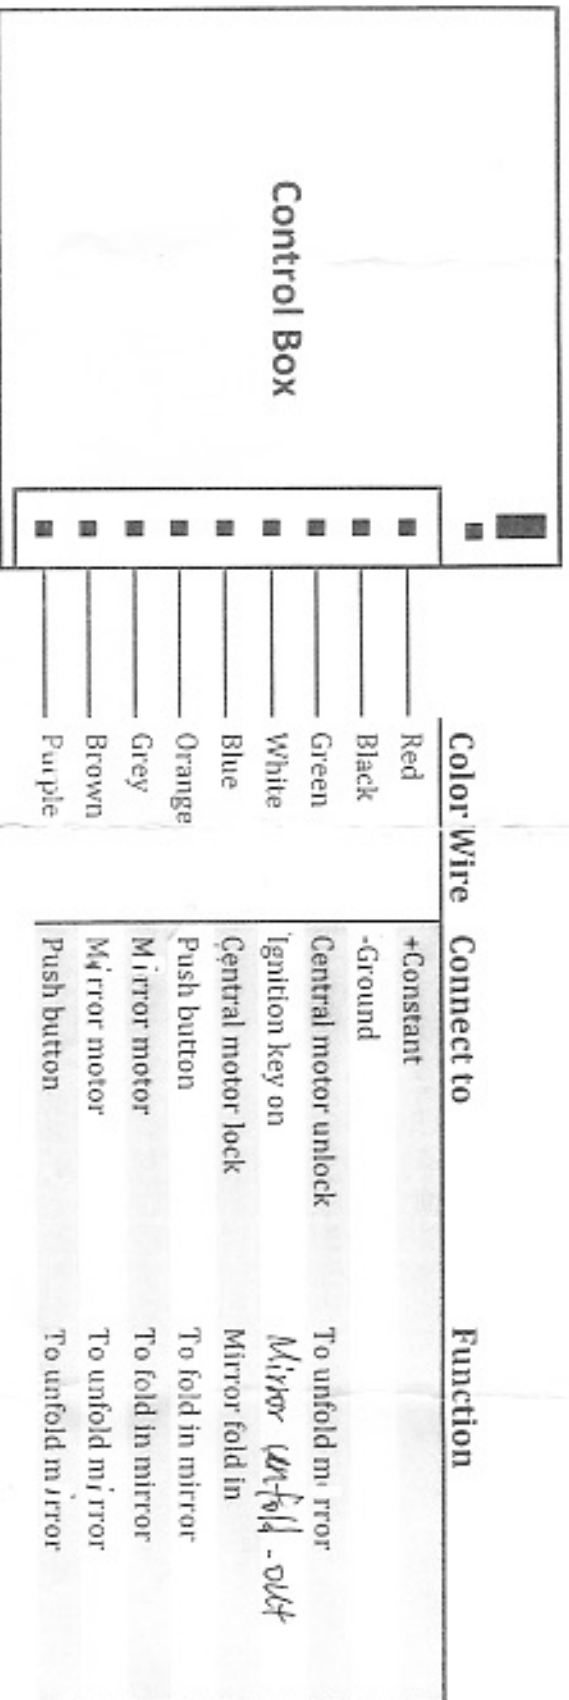

KeyLight

NEW Auto-Folding Control Module

Notification :

1. The new Control Module will fold and open the car mirrors after the electricity added. Please connect the ACC at the end of installation.
2. Mirrors unfold when turn on ignition, or unlock the door (when green wire connected)
3. Mirrors fold up when door locker on (press remote control key) after parking.
4. After the ignition is turned off, the module needs 2 seconds for the order of central lock.
5. The time for the motor of folding or opening mirrors is 3 seconds. The module won't accept any other signals during the working time 3 seconds.
6. For the cars without mirror folding push button on dashboard, please leave the orange wire and purple wire unconnected.