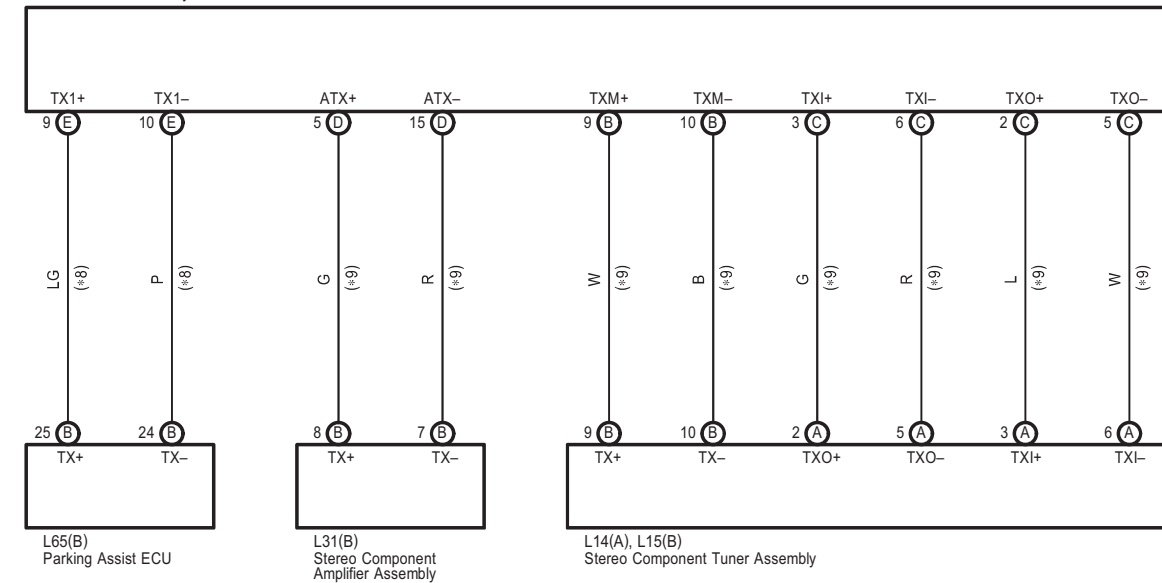

25 PRIUS (Cont' d)

Audio System (w/ Stereo Component Amplifier Except Korea),
Navigation System (Except Korea) and
Parking Assist (Rear View Monitor) (w/ Navigation System)

Multiplex Communication System (AVC-LAN)

17

18

19

20

L37(A), L38(B), L39(C), L40(D), L41(E), L42(F), L45(G), L105(H)
Navigation Receiver Assembly
L38(B), L40(D), L41(E), L45(G)
Radio Receiver Assembly

L38(B), L39(C), L40(D), L41(E)
Navigation Receiver Assembly
L38(B), L40(D), L41(E)
Radio Receiver Assembly