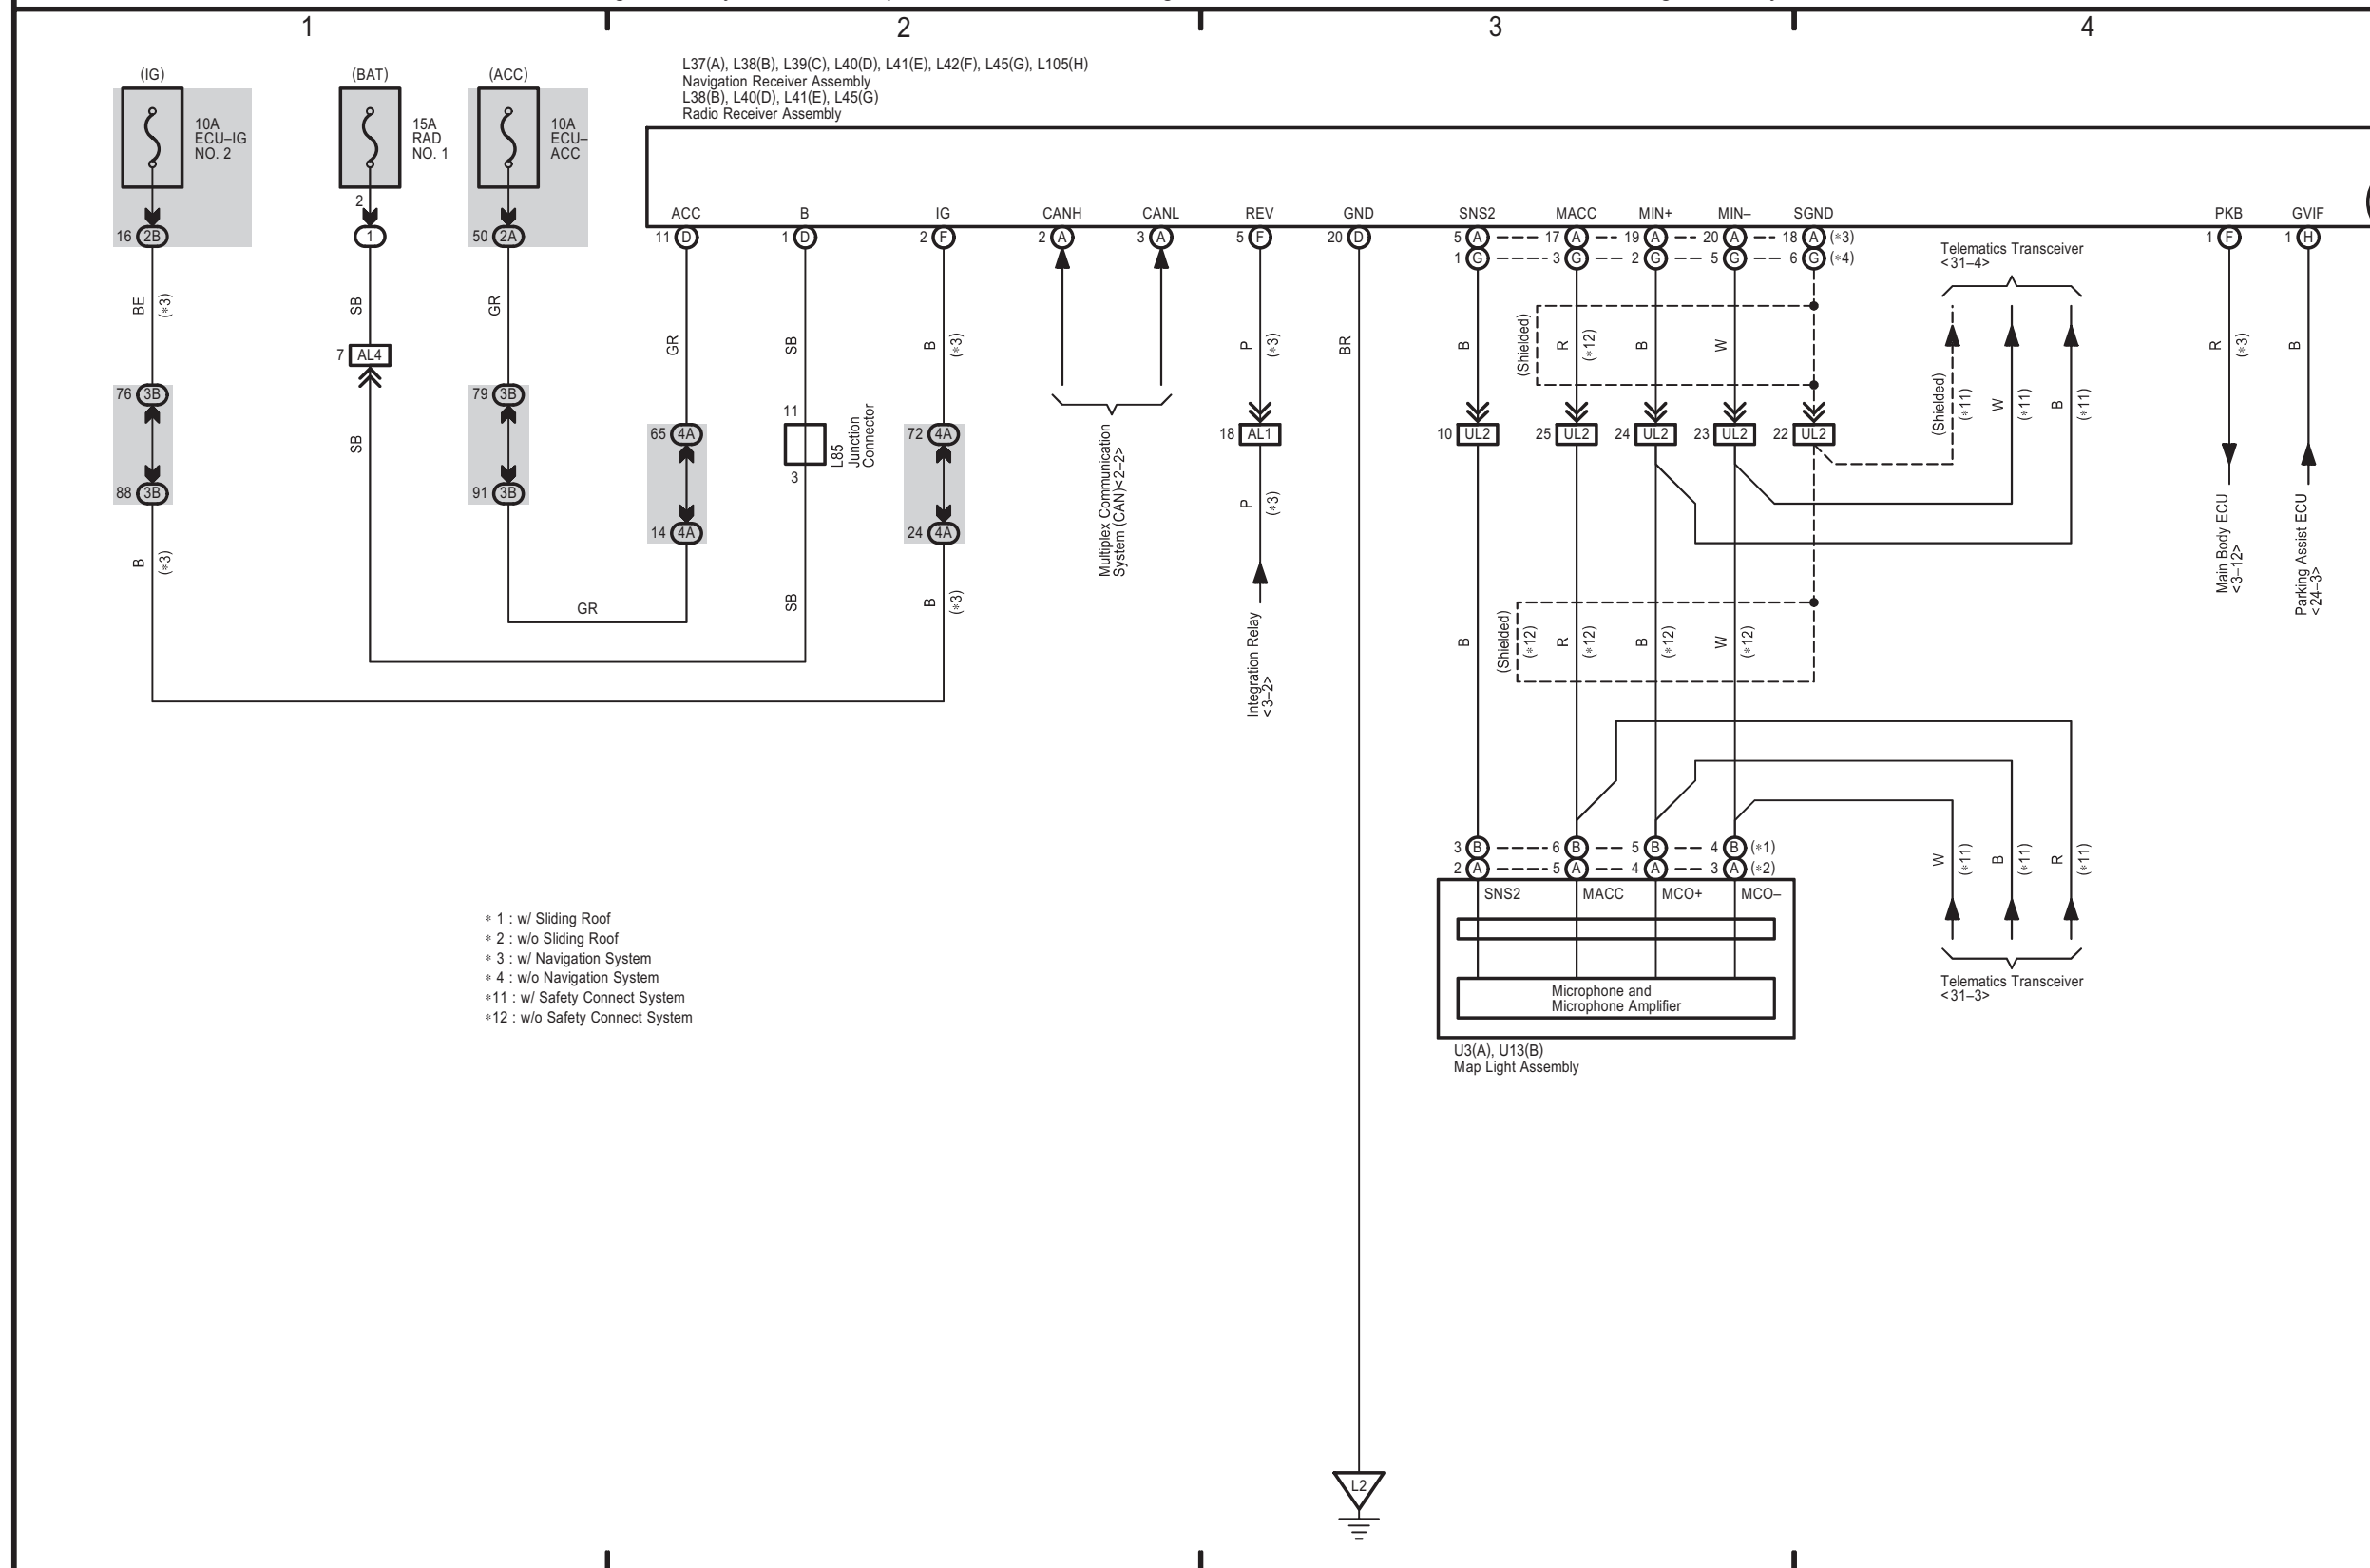

Audio System (w/ Stereo Component Amplifier Except Korea),
Navigation System (Except Korea) and Parking Assist (Rear View Monitor) (w/ Navigation System)

PRIUS (EM1291U)