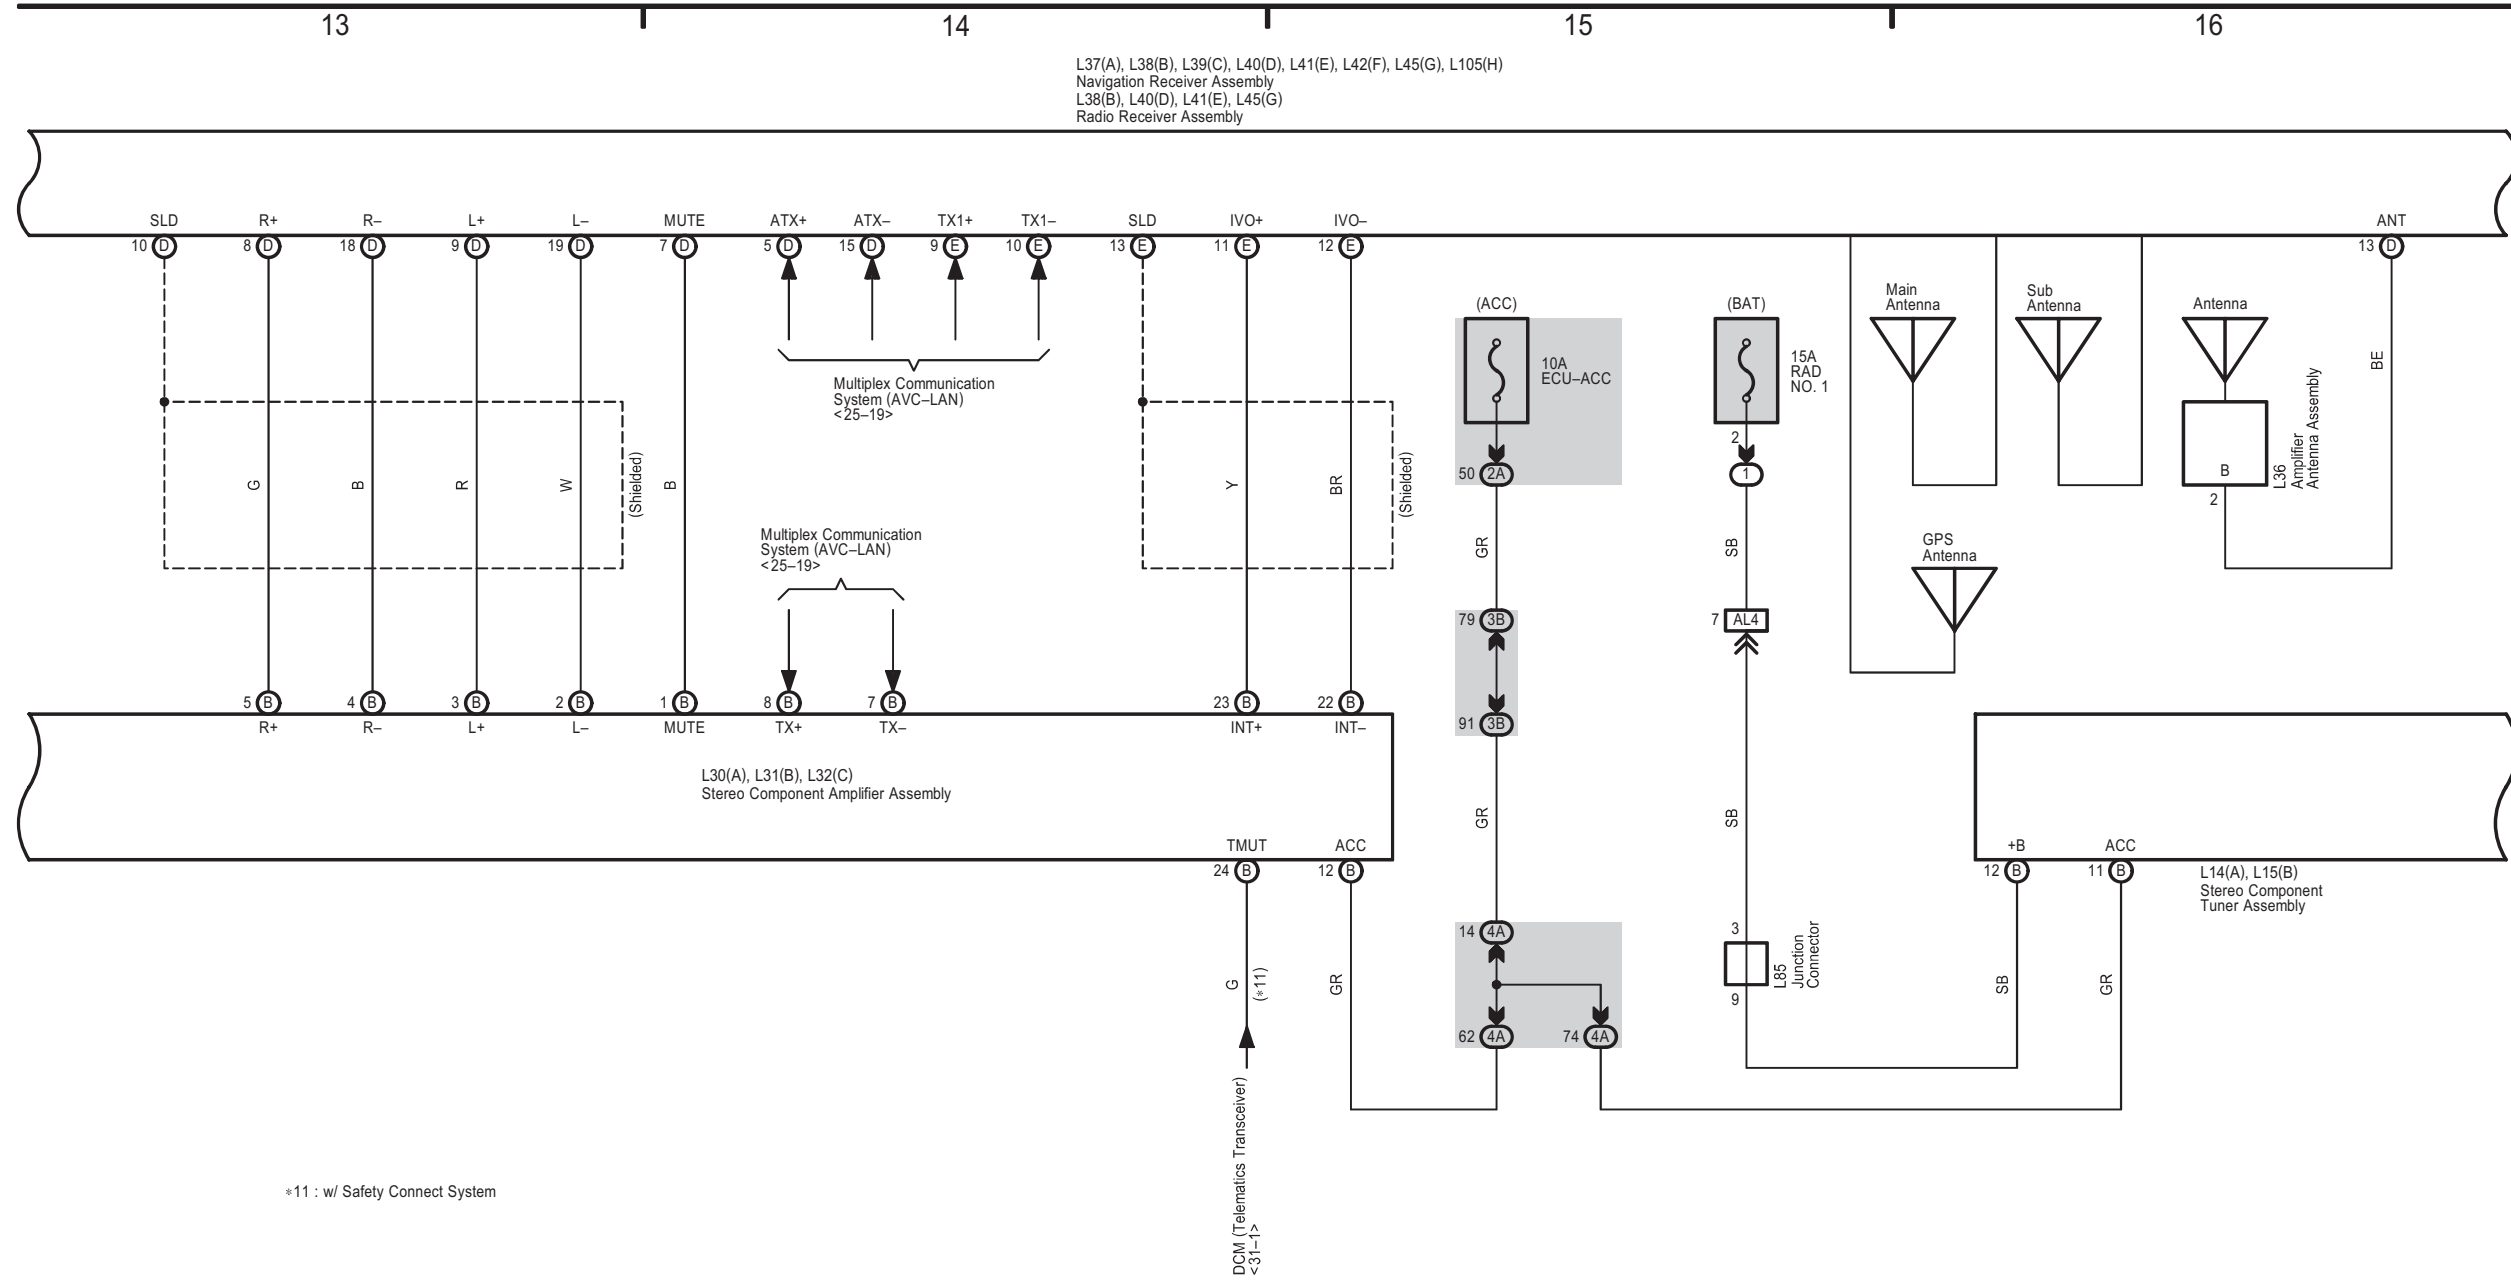

9 10 11 12

L37(A), L38(B), L39(C), L40(D), L41(E), L42(F), L45(G), L105(H)  
Navigation Receiver Assembly  
L38(B), L40(D), L41(E), L45(G)  
Radio Receiver Assembly

PRIUS (EM1291U)

When wiring colors are indicated with (\*\*), either the colored wiring (general wiring) or the painted wiring is used.

\* 3 : w/ Navigation System  
\*11 : w/ Safety Connect System  
\*12 : w/o Safety Connect System

M OVERALL ELECTRICAL WIRING DIAGRAM

Audio System (w/ Stereo Component Amplifier Except Korea),  
Navigation System (Except Korea) and Parking Assist (Rear View Monitor) (w/ Navigation System)