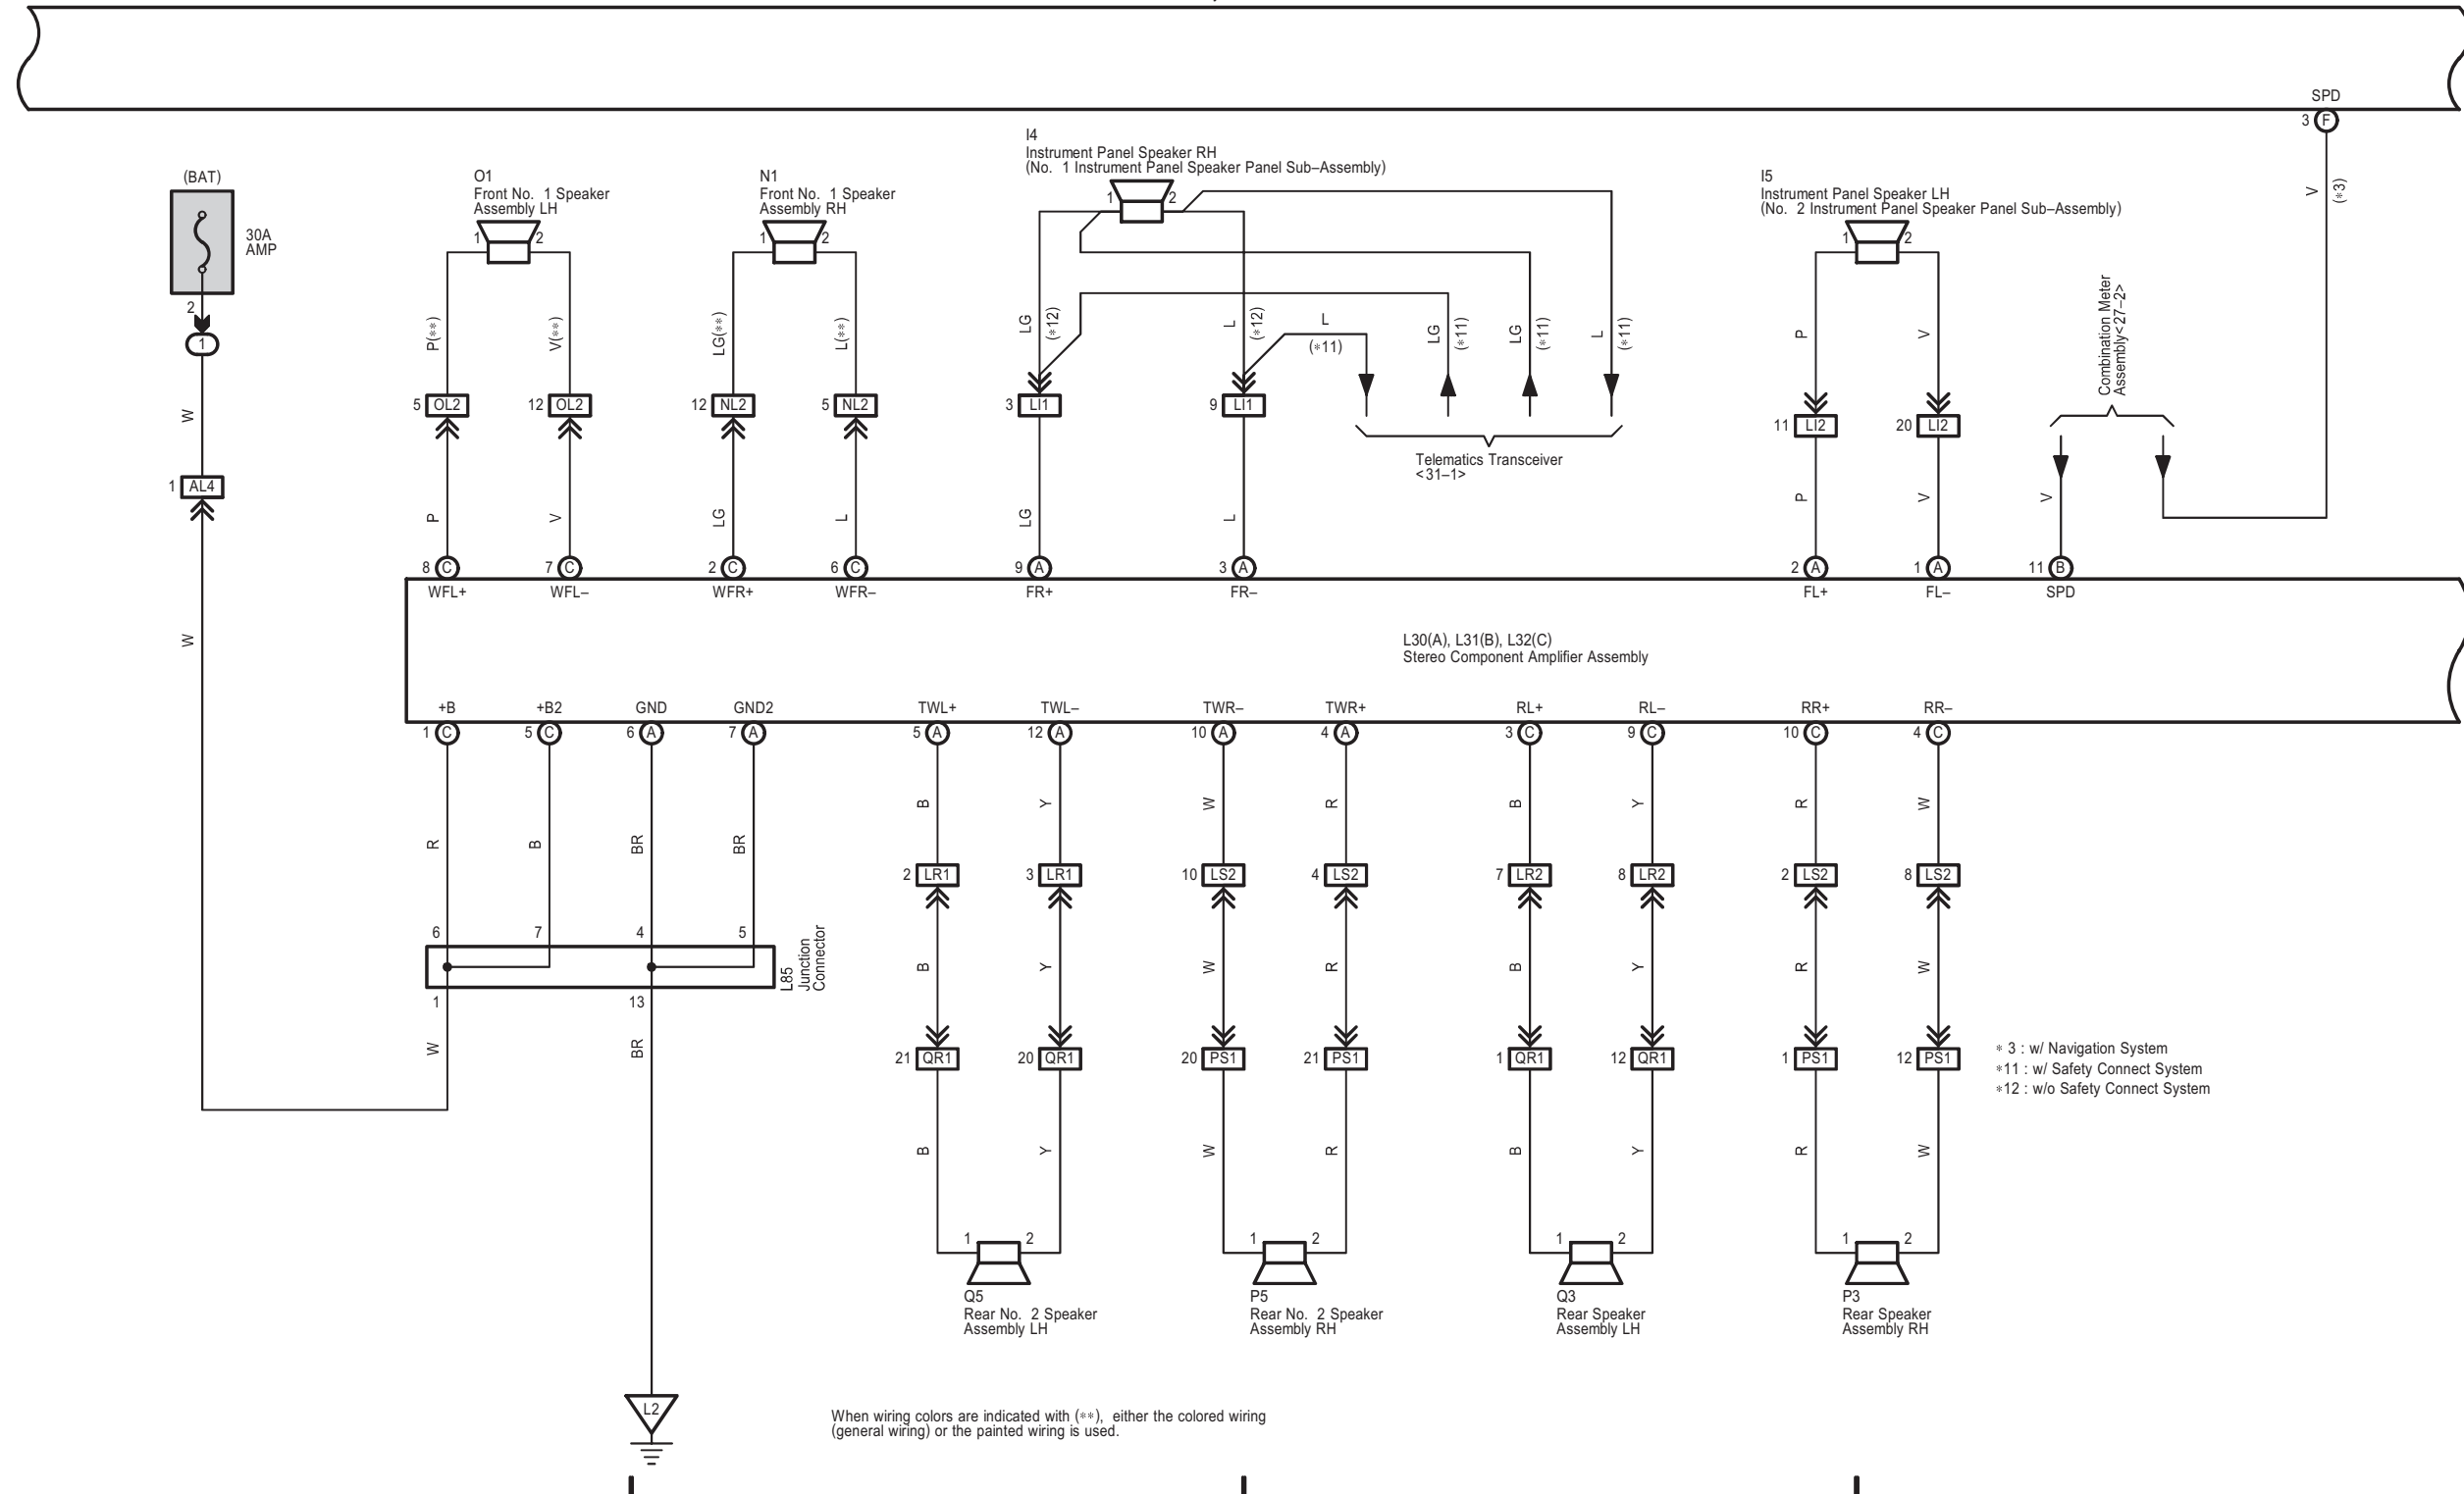

9 10 11 12

L37(A), L38(B), L39(C), L40(D), L41(E), L42(F), L45(G), L105(H)  
Navigation Receiver Assembly  
L38(B), L40(D), L41(E), L45(G)  
Radio Receiver Assembly

PRIUS (EM1291U)

When wiring colors are indicated with (\*\*), either the colored wiring (general wiring) or the painted wiring is used.