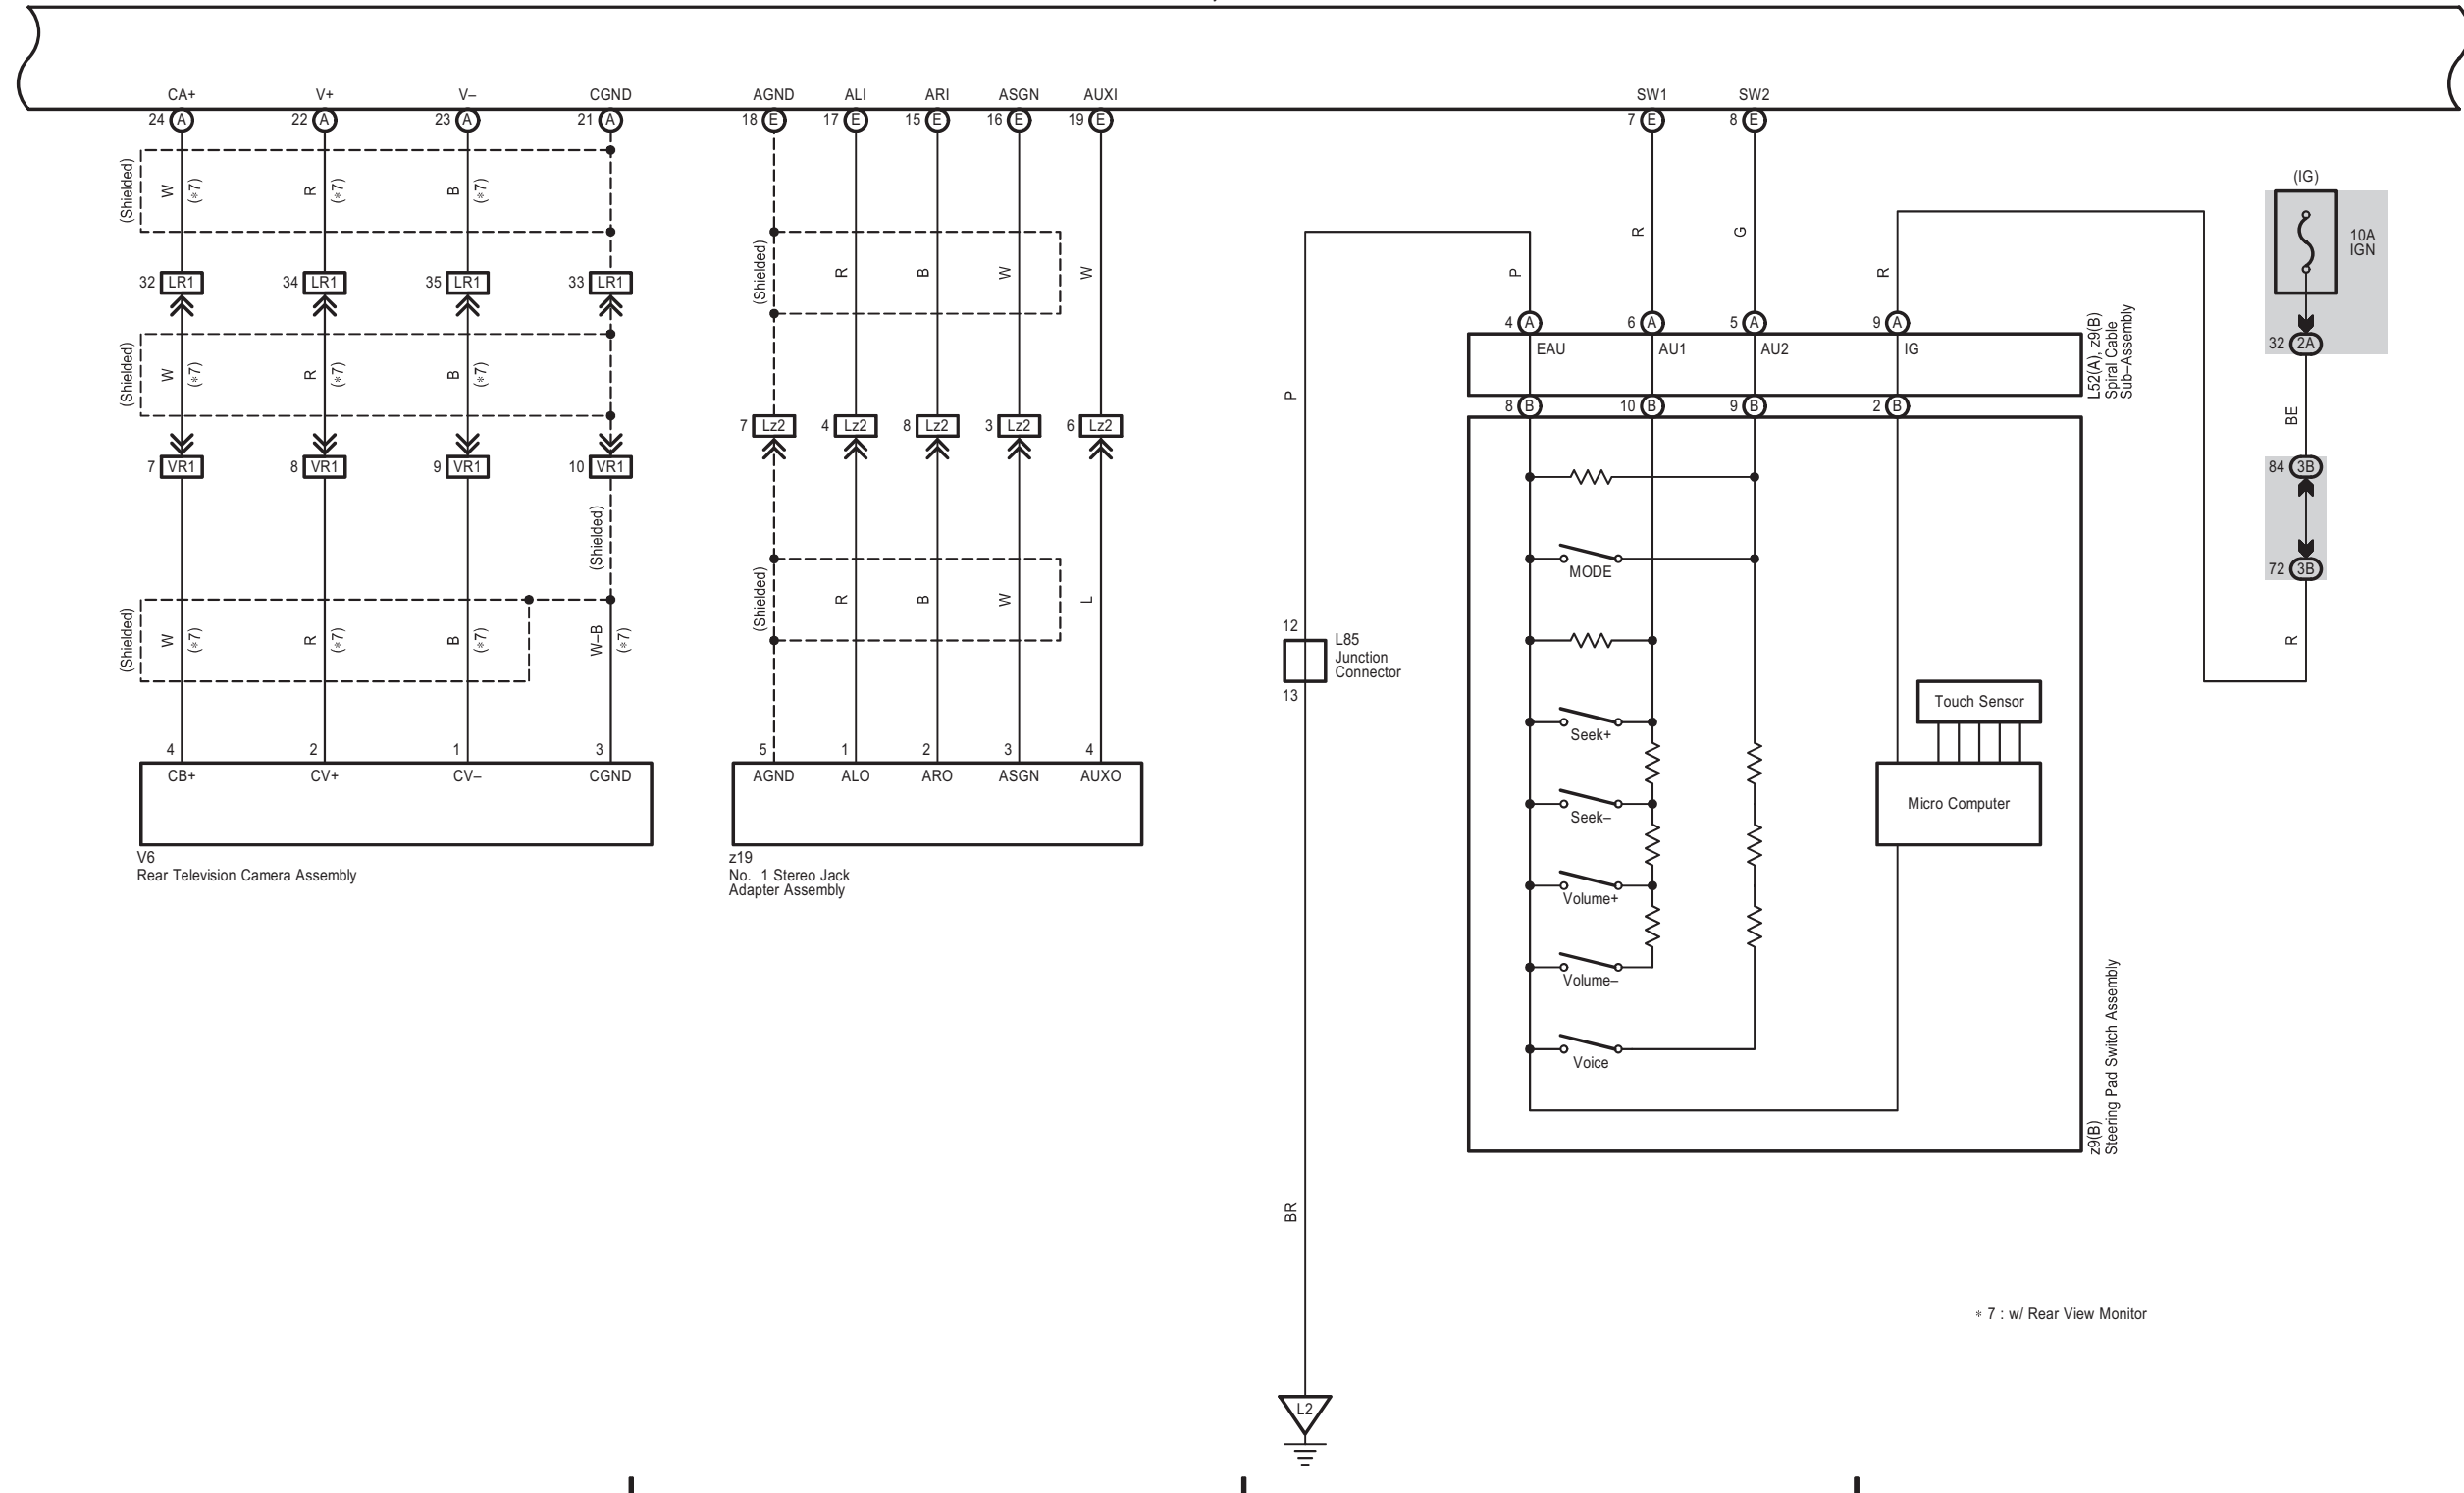

Audio System (w/ Stereo Component Amplifier Except Korea),
Navigation System (Except Korea) and Parking Assist (Rear View Monitor) (w/ Navigation System)

5

6

7

8

L37(A), L38(B), L39(C), L40(D), L41(E), L42(F), L45(G), L105(H)
Navigation Receiver Assembly
L38(B), L40(D), L41(E), L45(G)
Radio Receiver Assembly

PRIUS (EM1291U)