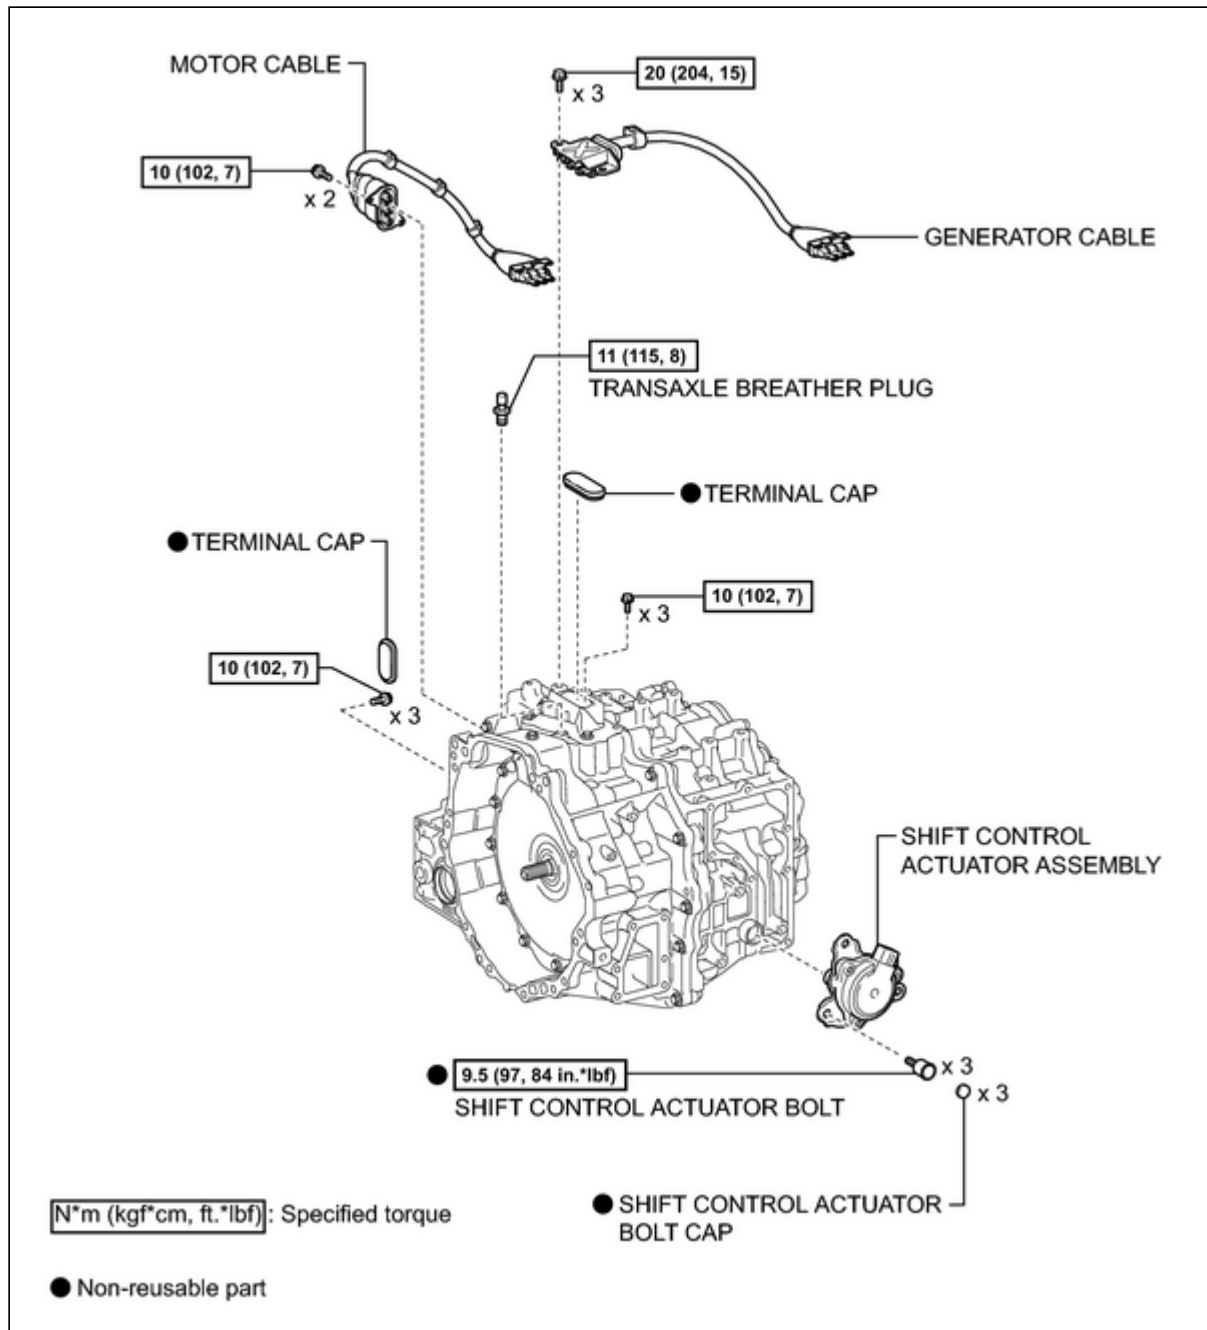

Last Modified: 11-8-2017	6.8:8.0.48	Doc ID: RM000005C71003X
Model Year Start: 2011	Model: Prius	Prod Date Range: [11/2010 -]
Title: P410 HYBRID TRANSMISSION / TRANSAXLE: HYBRID VEHICLE TRANSAXLE UNIT: COMPONENTS; 2011 MY Prius [11/2010 -]		

COMPONENTS

ILLUSTRATION

ILLUSTRATION