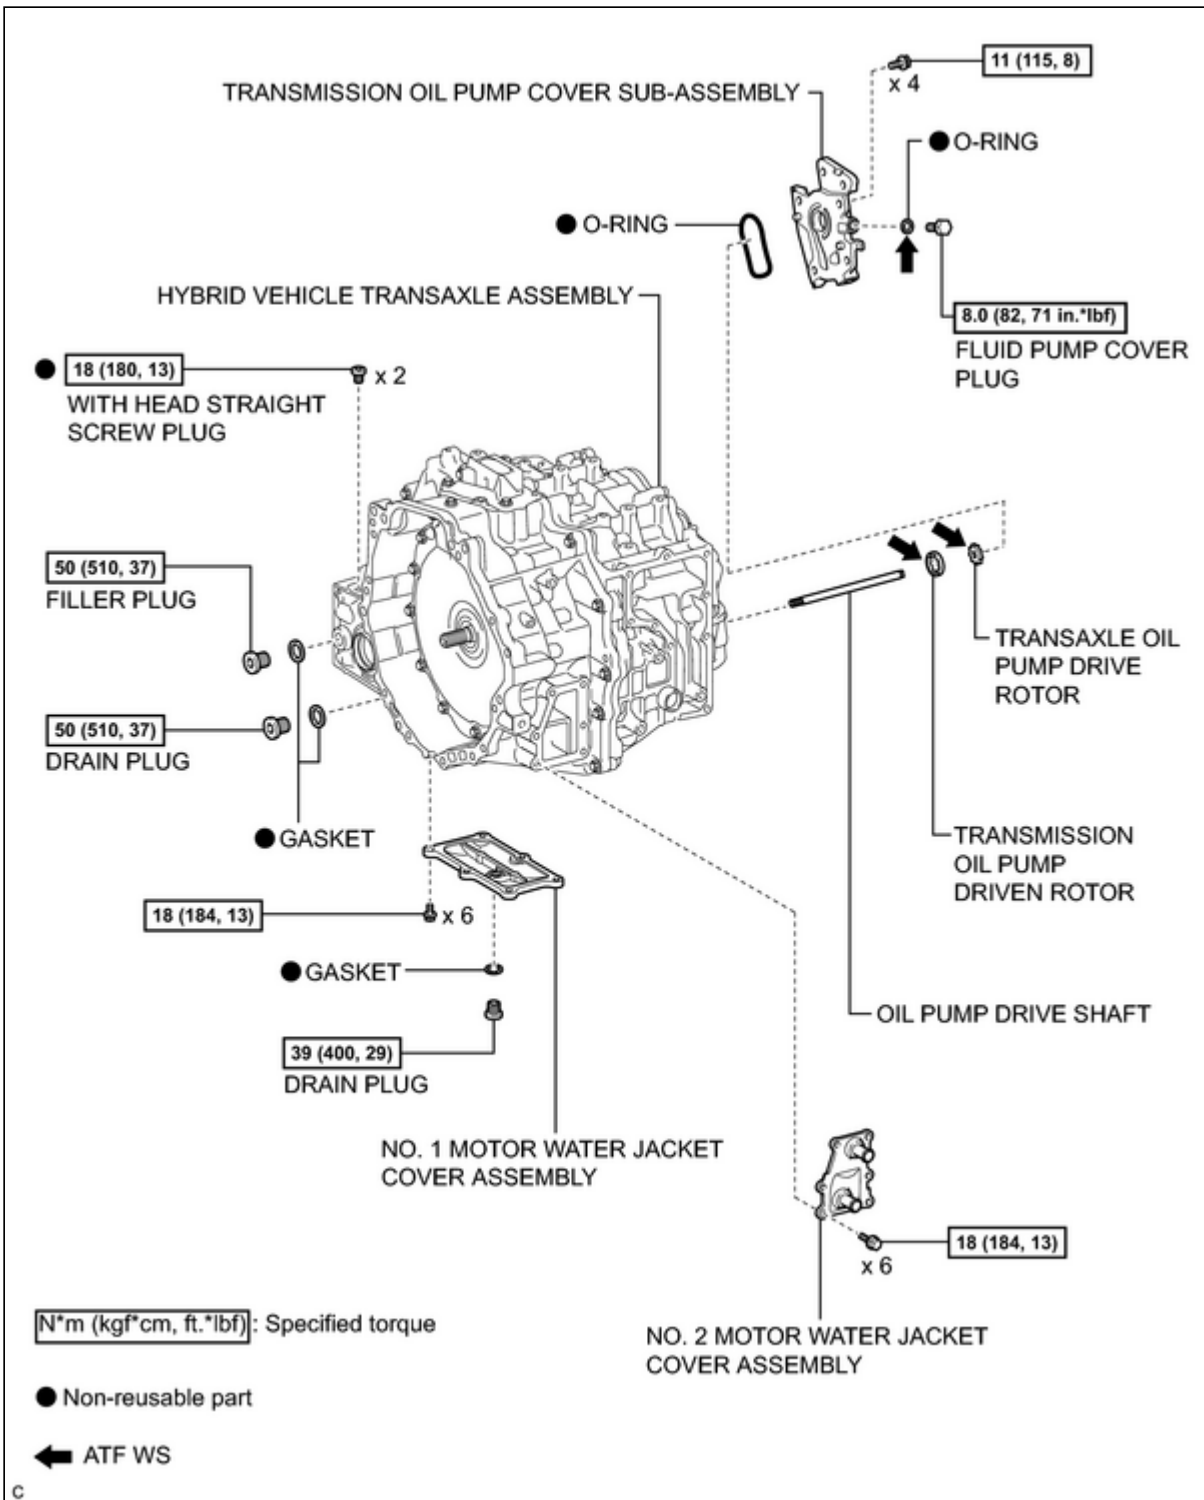

ILLUSTRATION