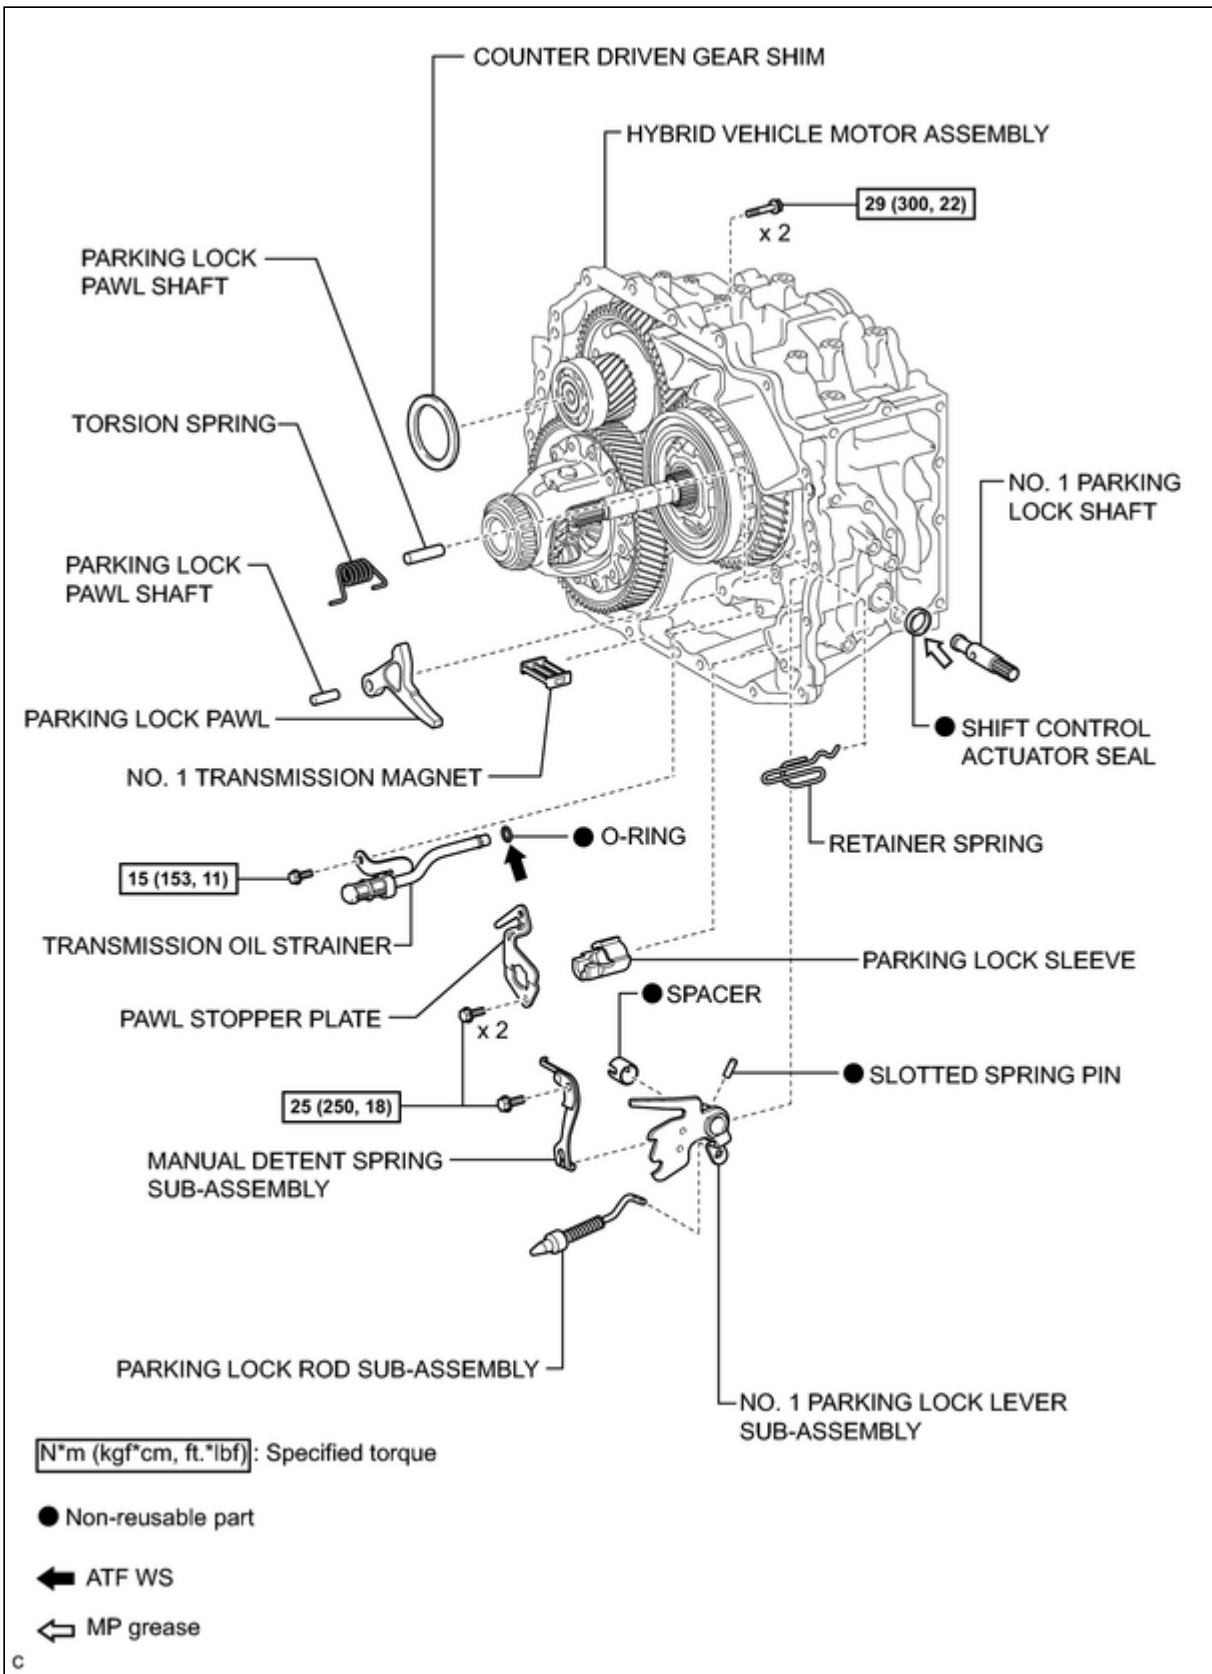

Last Modified: 11-8-2017	6.8:8.0.48	Doc ID: RM000005C71003X
Model Year Start: 2011	Model: Prius	Prod Date Range: [11/2010 -]
Title: P410 HYBRID TRANSMISSION / TRANSAXLE: HYBRID VEHICLE TRANSAXLE UNIT: COMPONENTS; 2011 MY Prius [11/2010 -]		

COMPONENTS

ILLUSTRATION

ILLUSTRATION

ILLUSTRATION

ILLUSTRATION

ILLUSTRATION

C