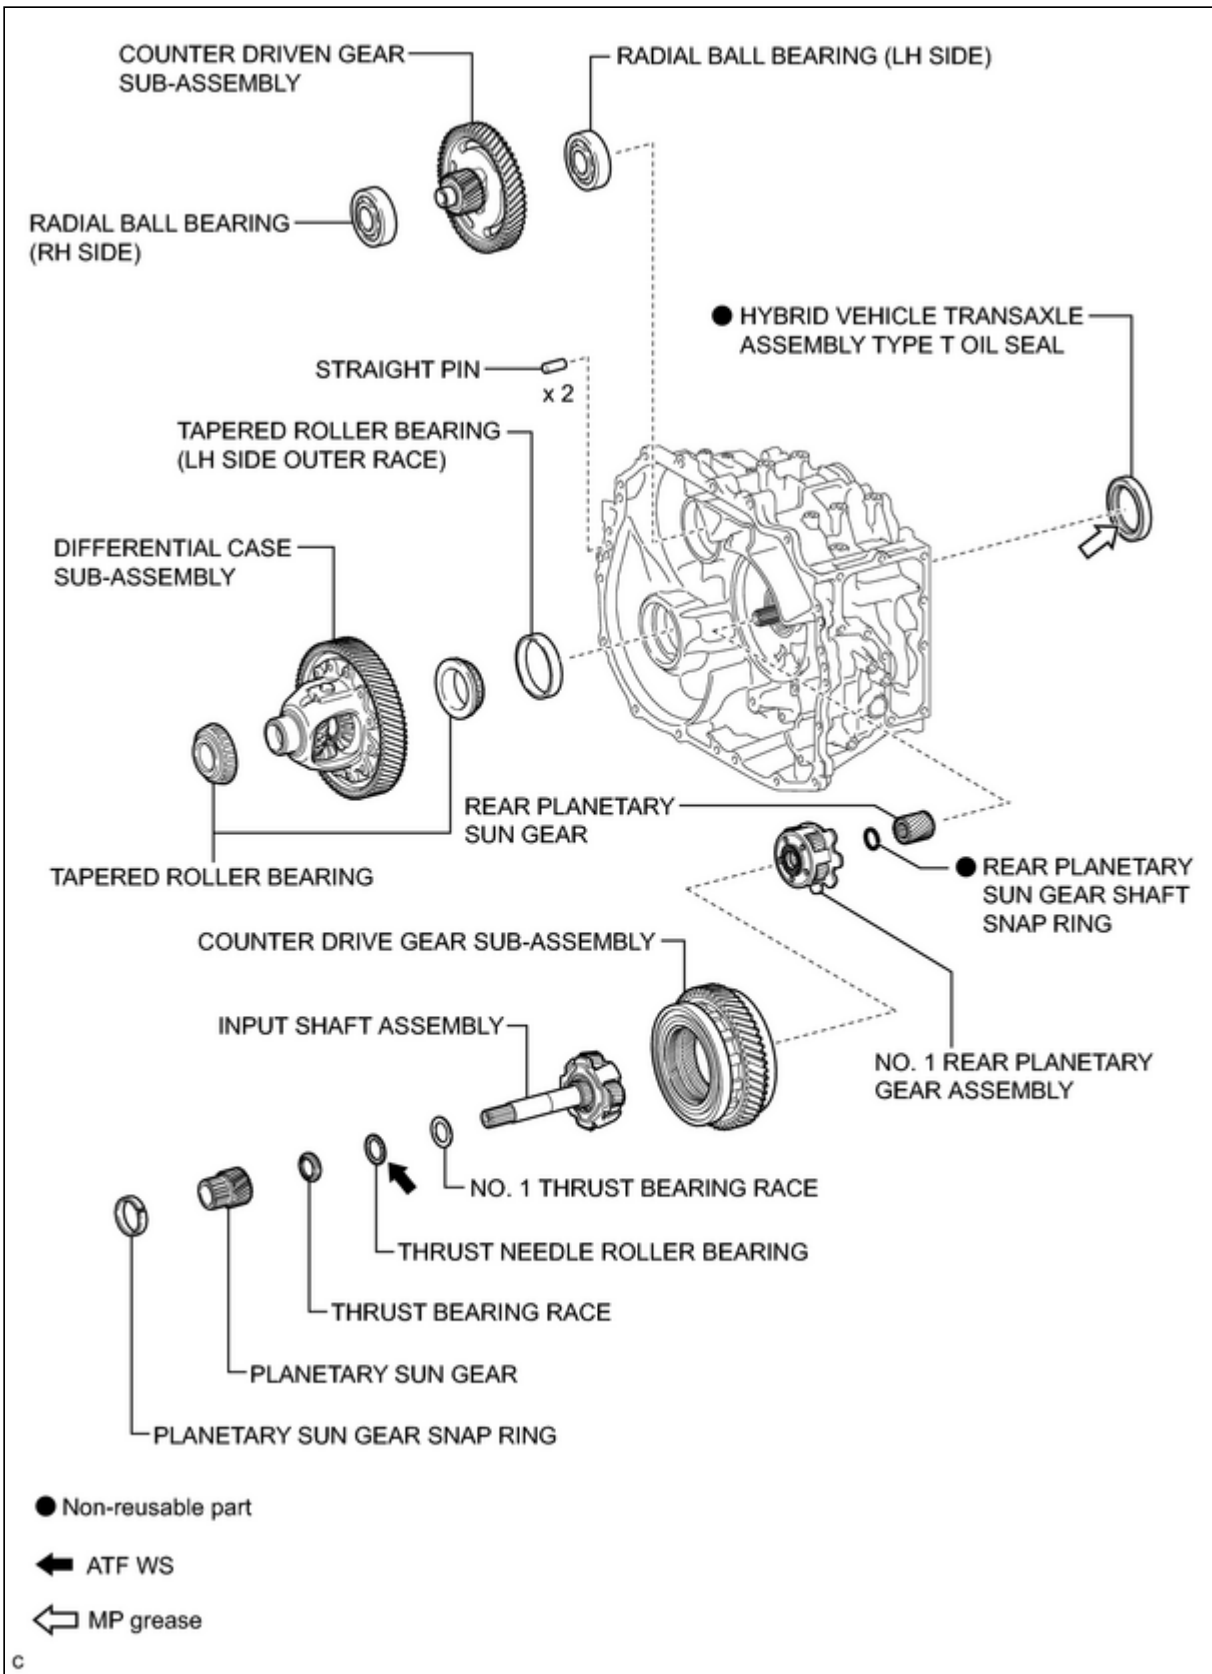

Last Modified: 11-8-2017	6.8:8.0.48	Doc ID: RM000005C71003X
Model Year Start: 2011	Model: Prius	Prod Date Range: [11/2010 -]
Title: P410 HYBRID TRANSMISSION / TRANSAXLE: HYBRID VEHICLE TRANSAXLE UNIT: COMPONENTS; 2011 MY Prius [11/2010 -]		

COMPONENTS

ILLUSTRATION

ILLUSTRATION

ILLUSTRATION

ILLUSTRATION

ILLUSTRATION

C