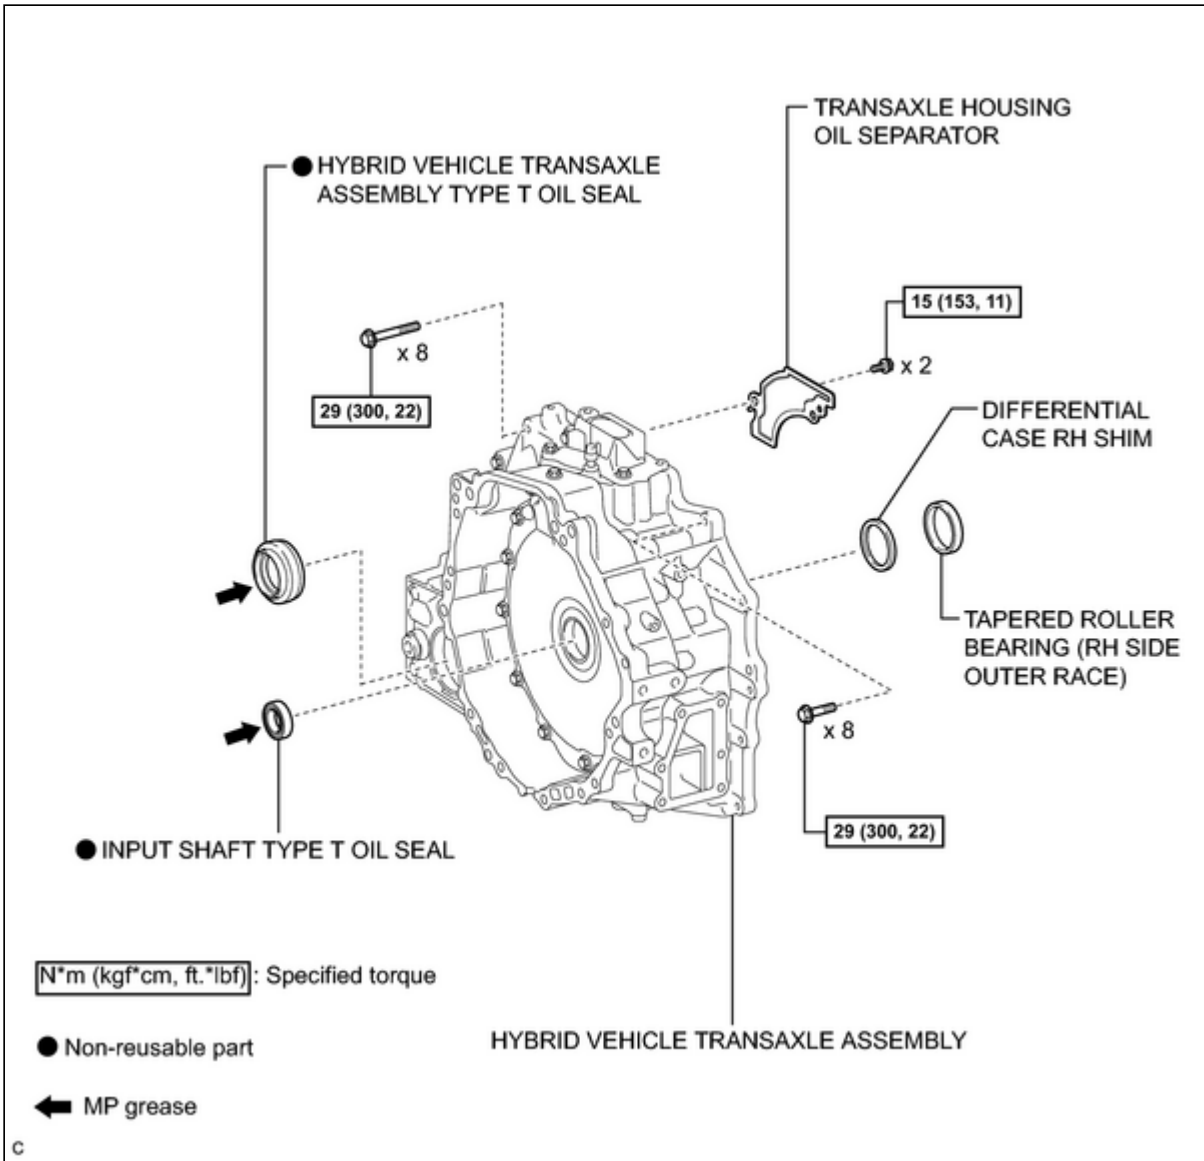

Last Modified: 11-8-2017	6.8:8.0.48	Doc ID: RM000005C71003X
Model Year Start: 2011	Model: Prius	Prod Date Range: [11/2010 -]
Title: P410 HYBRID TRANSMISSION / TRANSAXLE: HYBRID VEHICLE TRANSAXLE UNIT: COMPONENTS; 2011 MY Prius [11/2010 -]		

COMPONENTS

ILLUSTRATION

ILLUSTRATION

ILLUSTRATION

ILLUSTRATION

ILLUSTRATION

C