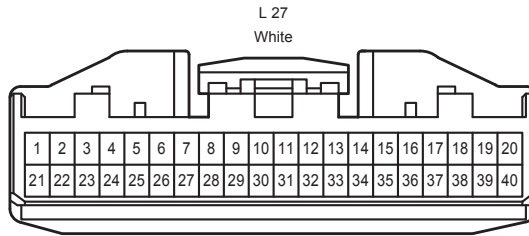

# Turn Signal and Hazard Warning Light

Turn Signal and Hazard Warning Light

Turn Signal and Hazard Warning Light

Turn Signal and Hazard Warning Light

3B  
White

AL2  
Gray

CA1  
Black

LR1  
White