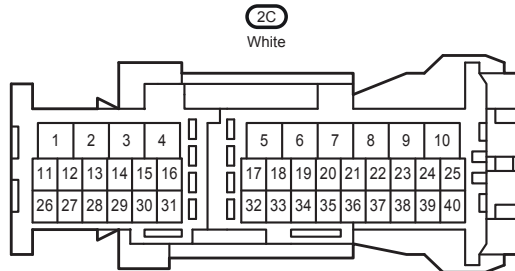

# Turn Signal and Hazard Warning Light

Turn Signal and Hazard Warning Light

Turn Signal and Hazard Warning Light

Turn Signal and Hazard Warning Light

3B  
White

AL2  
Gray

CA1  
Black

LR1  
White

LS1  
White