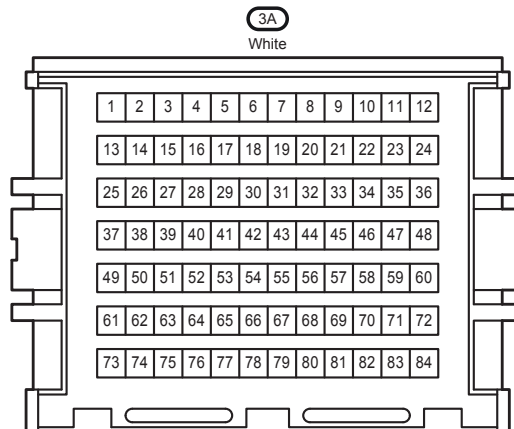

# Turn Signal and Hazard Warning Light

Turn Signal and Hazard Warning Light

Turn Signal and Hazard Warning Light

Turn Signal and Hazard Warning Light

3B  
White

AL2  
Gray

CA1  
Black

LR1  
White

LS1  
White