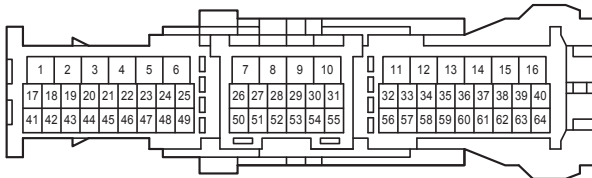

# Turn Signal and Hazard Warning Light

Turn Signal and Hazard Warning Light

Turn Signal and Hazard Warning Light

Turn Signal and Hazard Warning Light

3B  
White

AL2  
Gray

CA1  
Black

LR1  
White

LS1  
White