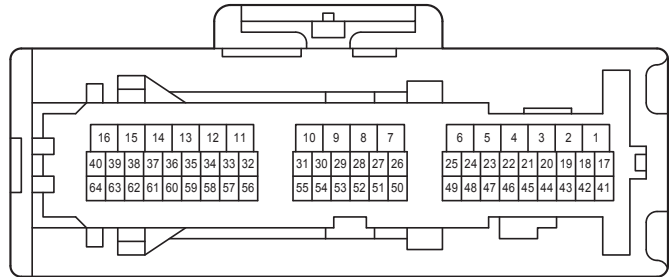

# Turn Signal and Hazard Warning Light

Turn Signal and Hazard Warning Light

Turn Signal and Hazard Warning Light

Turn Signal and Hazard Warning Light

3B  
White

AL2  
Gray

CA1  
Black

LR1  
White

LS1  
White