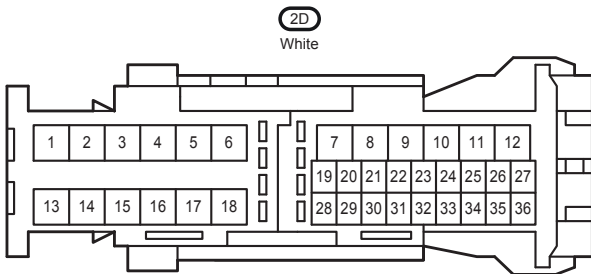

# Turn Signal and Hazard Warning Light

Turn Signal and Hazard Warning Light

Turn Signal and Hazard Warning Light

Turn Signal and Hazard Warning Light

3B  
White

AL2  
Gray

CA1  
Black

LR1  
White

LS1  
White