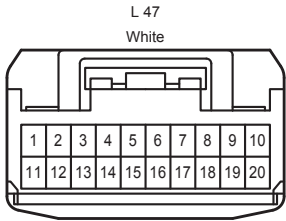

# Turn Signal and Hazard Warning Light

Turn Signal and Hazard Warning Light

Turn Signal and Hazard Warning Light

Turn Signal and Hazard Warning Light

3B  
White

AL2  
Gray

CA1  
Black

LR1  
White

LS1  
White