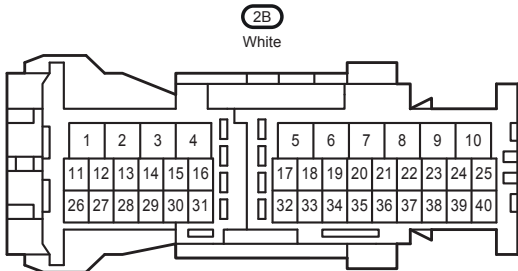

# Turn Signal and Hazard Warning Light

Turn Signal and Hazard Warning Light

Turn Signal and Hazard Warning Light

Turn Signal and Hazard Warning Light

3B  
White

AL2  
Gray

CA1  
Black

LR1  
White

LS1  
White