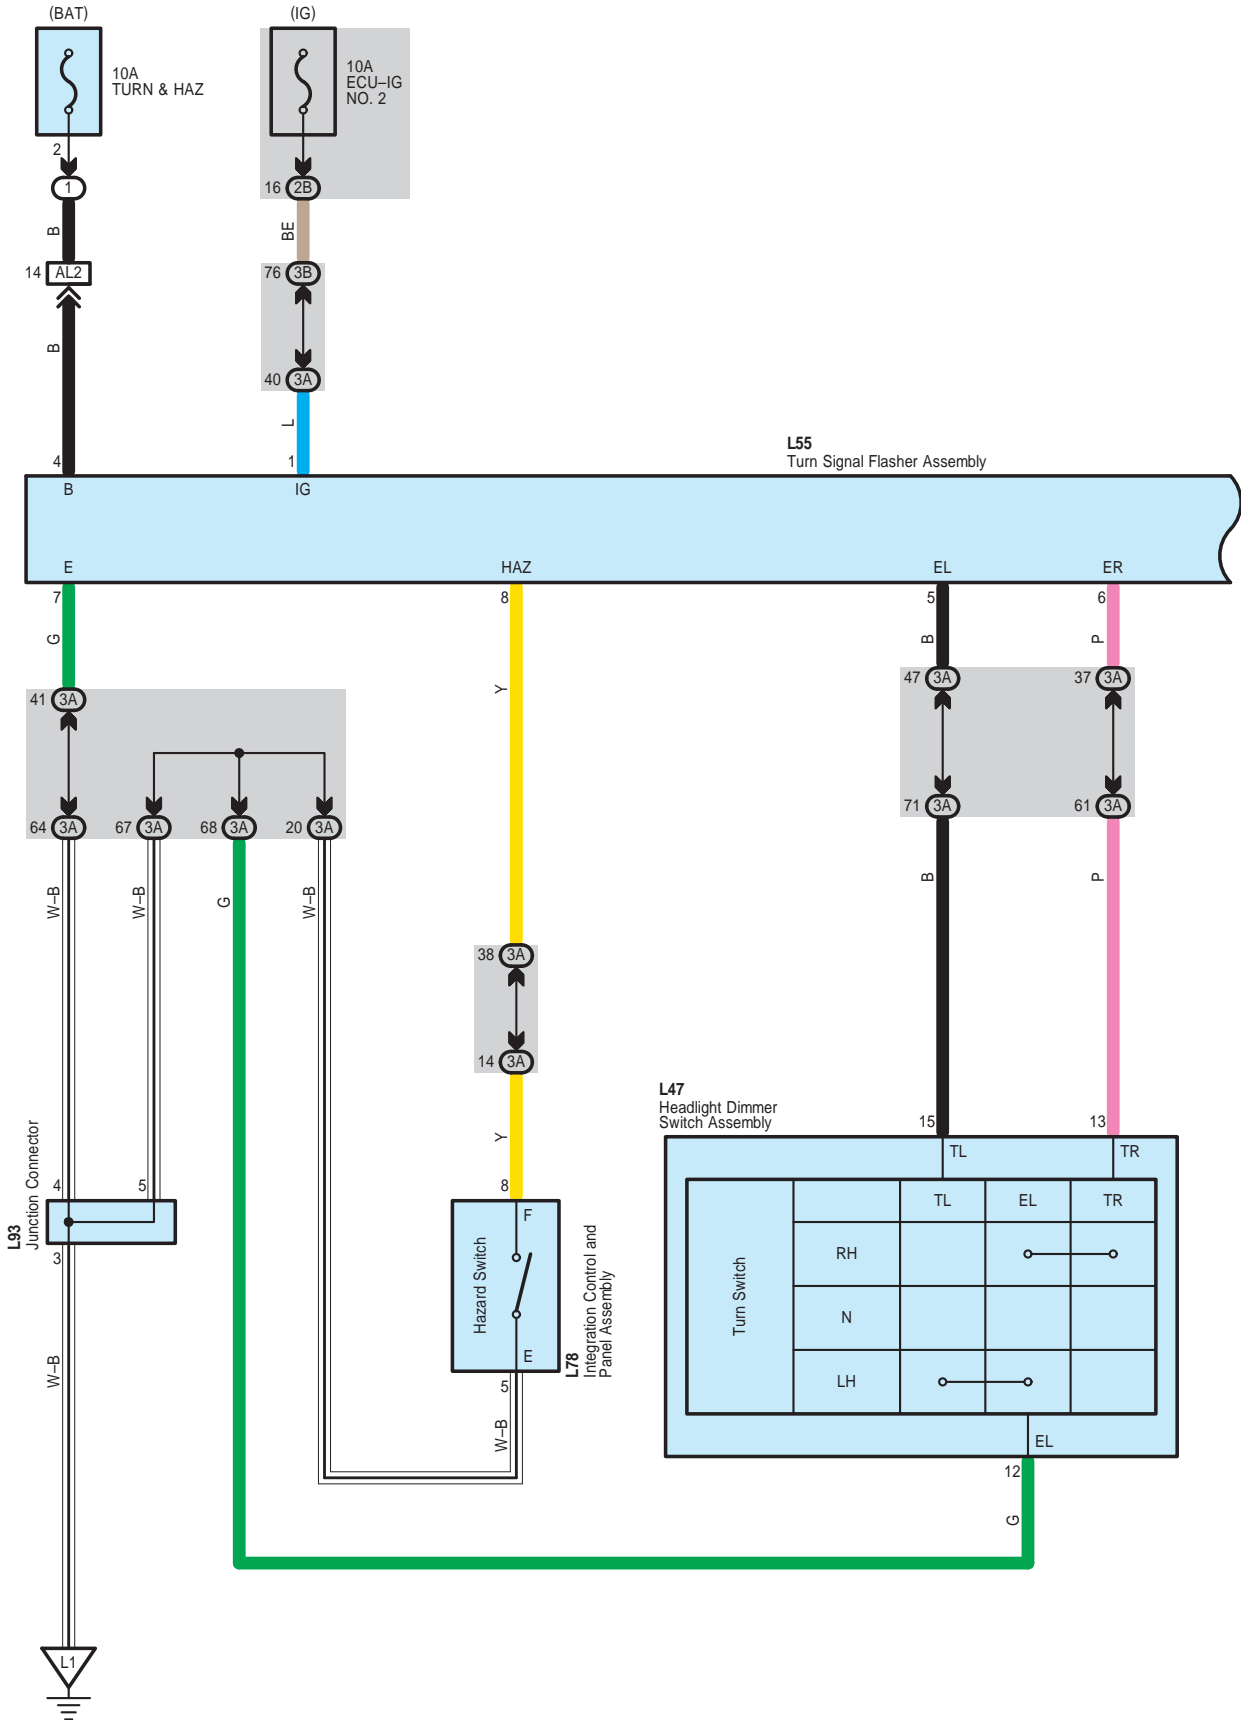

# Turn Signal and Hazard Warning Light

Turn Signal and Hazard Warning Light

Turn Signal and Hazard Warning Light

Turn Signal and Hazard Warning Light

3B  
White

AL2  
Gray

CA1  
Black

LR1  
White

LS1  
White