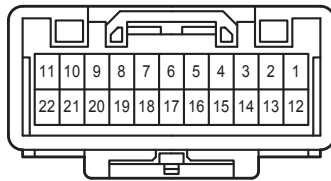

# Turn Signal and Hazard Warning Light

Turn Signal and Hazard Warning Light

Turn Signal and Hazard Warning Light

Turn Signal and Hazard Warning Light

3B  
White

AL2  
Gray

CA1  
Black

LR1  
White

LS1  
White