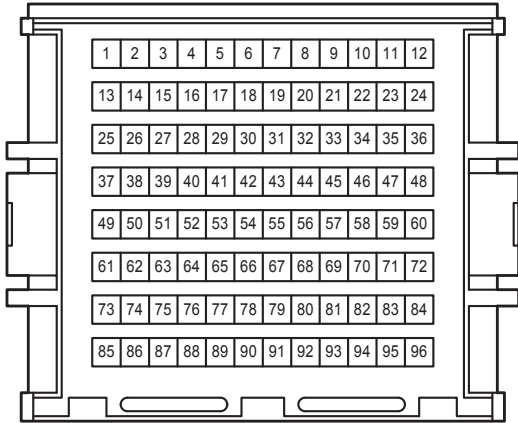

# Turn Signal and Hazard Warning Light

Turn Signal and Hazard Warning Light

Turn Signal and Hazard Warning Light

Turn Signal and Hazard Warning Light

3B  
White

AL2  
Gray

CA1  
Black

LR1  
White

LS1  
White