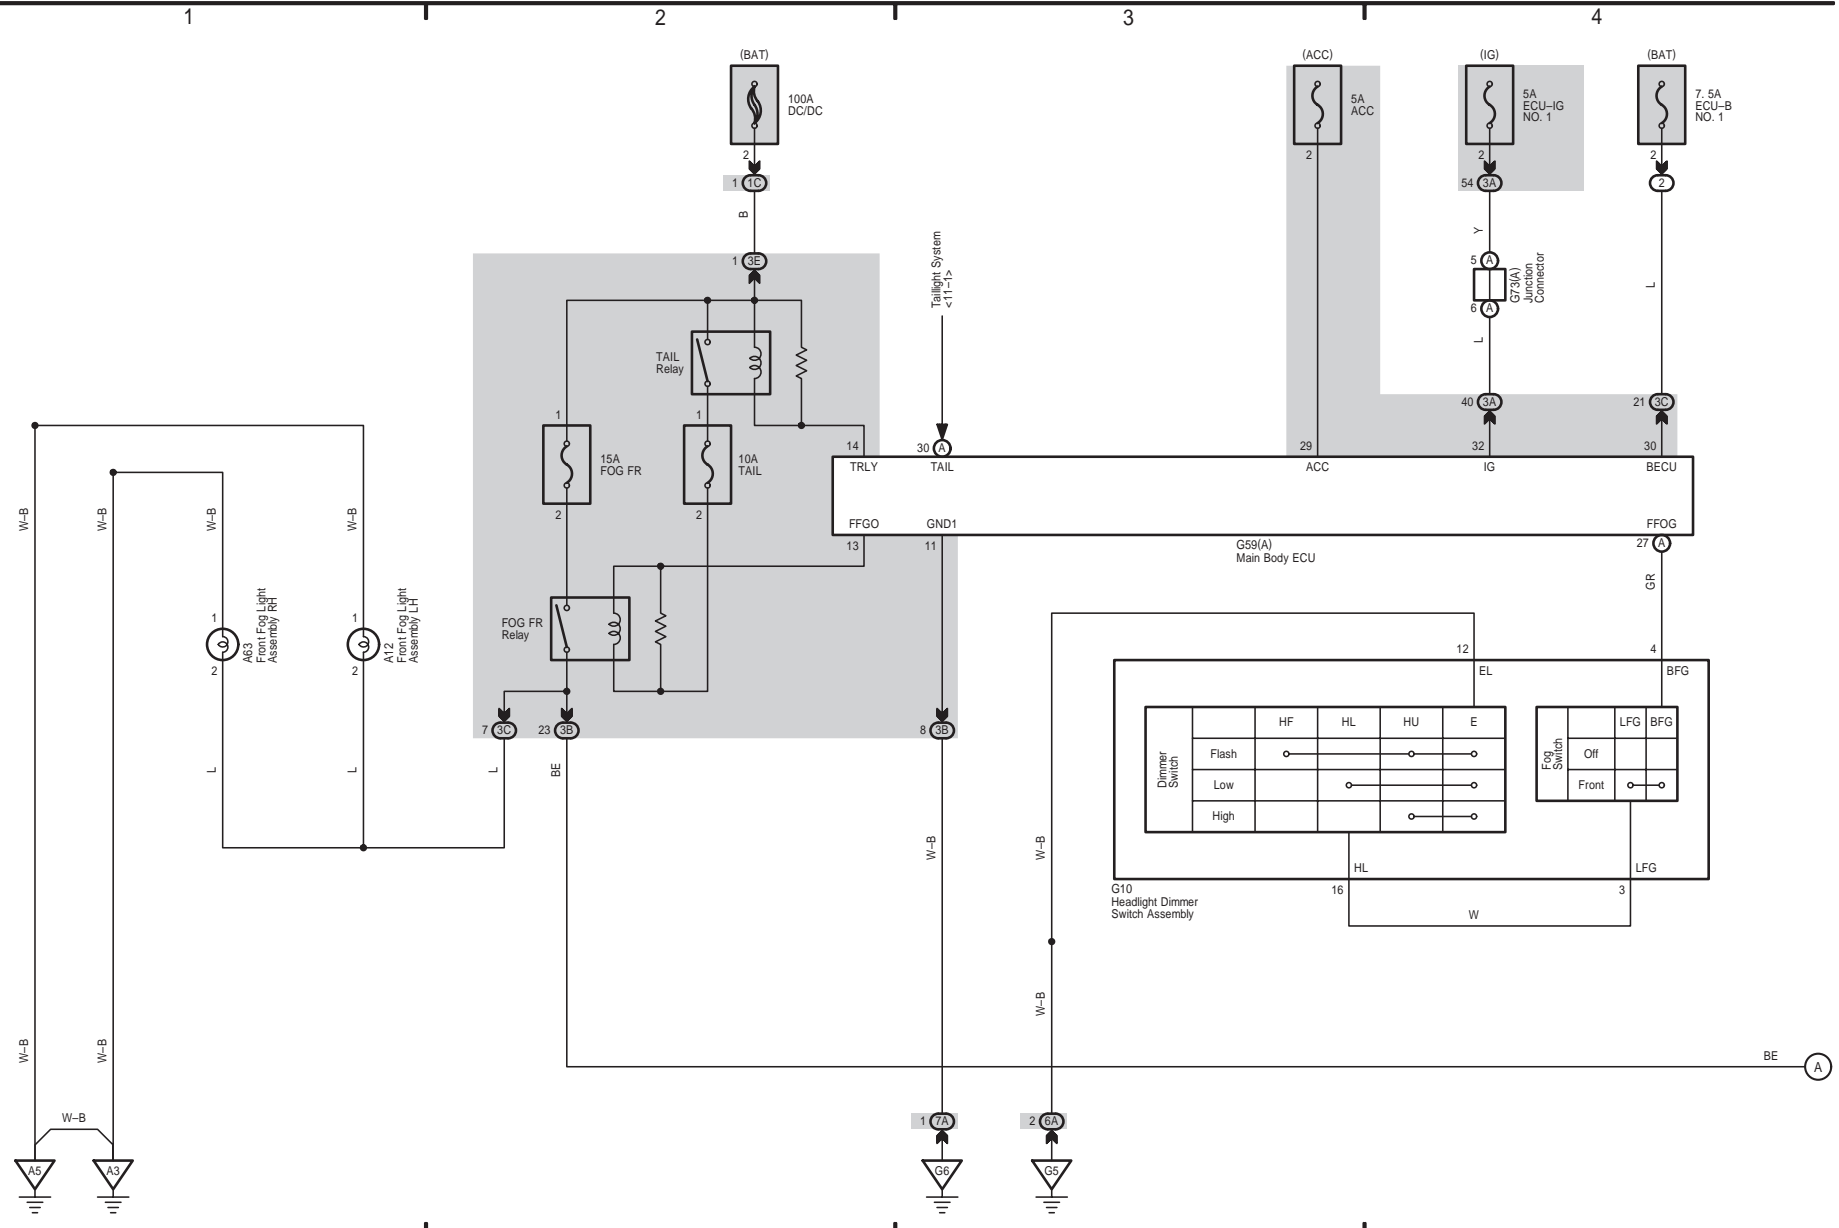

Front Fog Light

PRIUS C (EM19C0U)

M OVERALL ELECTRICAL WIRING DIAGRAM