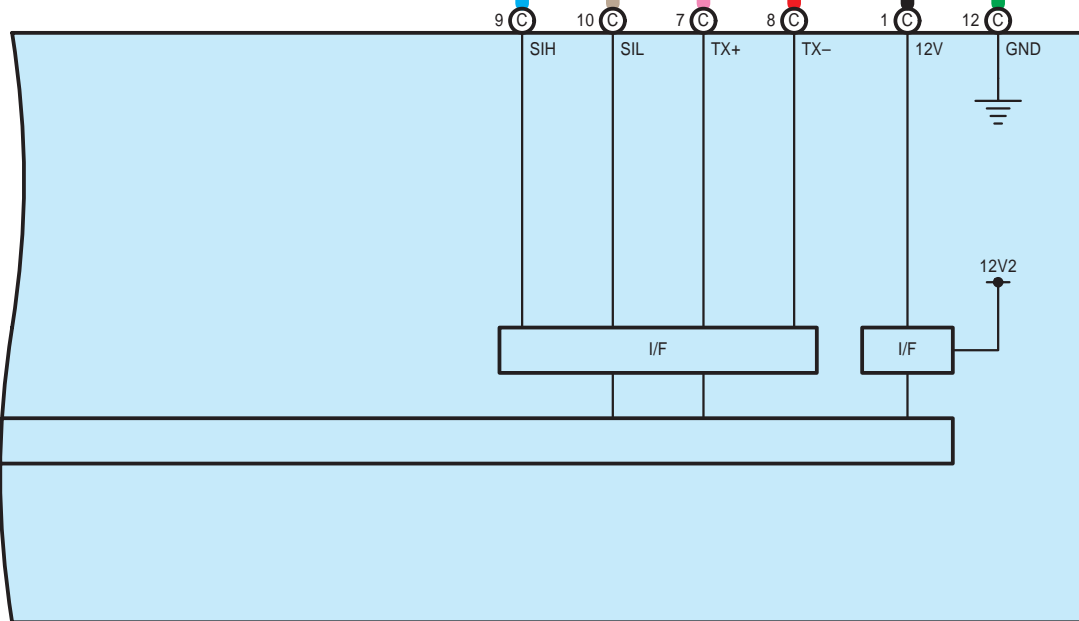

# Air Conditioner

L149(A), L160(B)  
Head-Up Display Assembly

L147  
Head-Up Display Switch Assembly

L27(A), L141(C)  
Combination Meter Assembly

\* 4 : w/ Head-Up Display Assembly  
 \* 6 : Before Oct. 2012 Production  
 \* 7 : From Oct. 2012 Production