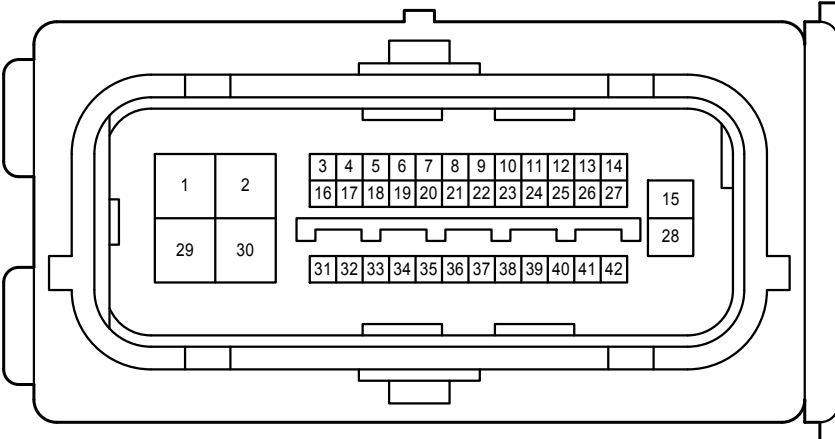

Air Conditioner

A 58
Gray