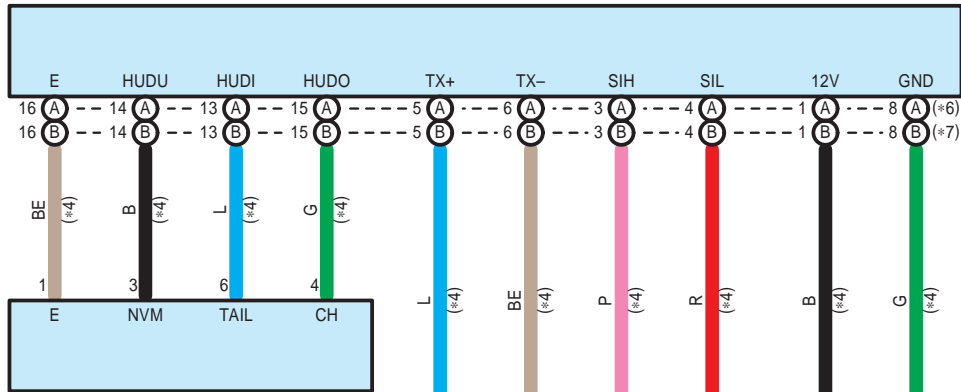

# Air Conditioner

L149(A), L160(B)  
Head-Up Display Assembly

L147  
Head-Up Display Switch Assembly

L27(A), L141(C)  
Combination Meter Assembly

\* 4 : w/ Head-Up Display Assembly  
 \* 6 : Before Oct. 2012 Production  
 \* 7 : From Oct. 2012 Production