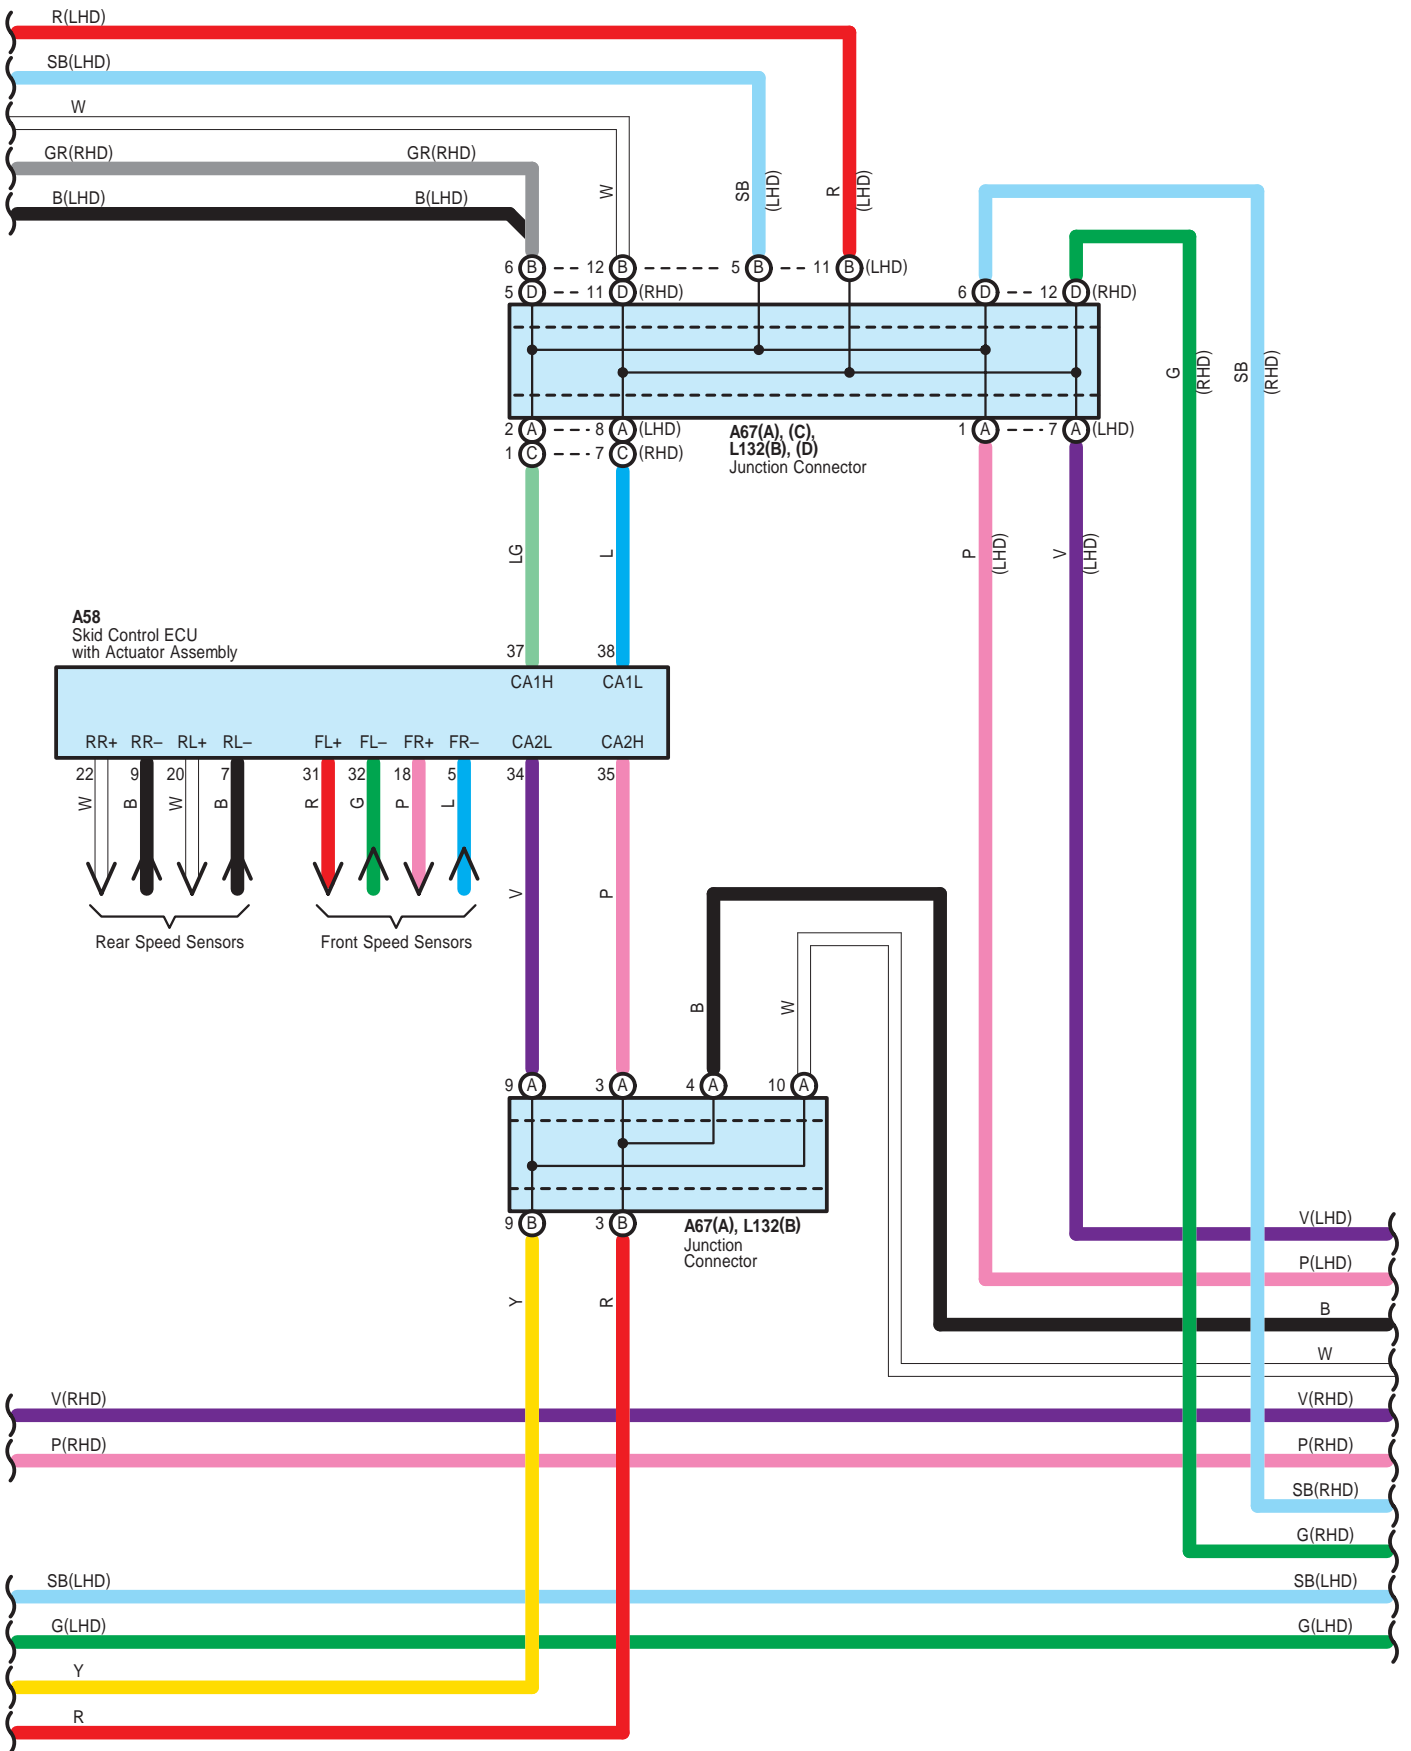

Air Conditioner