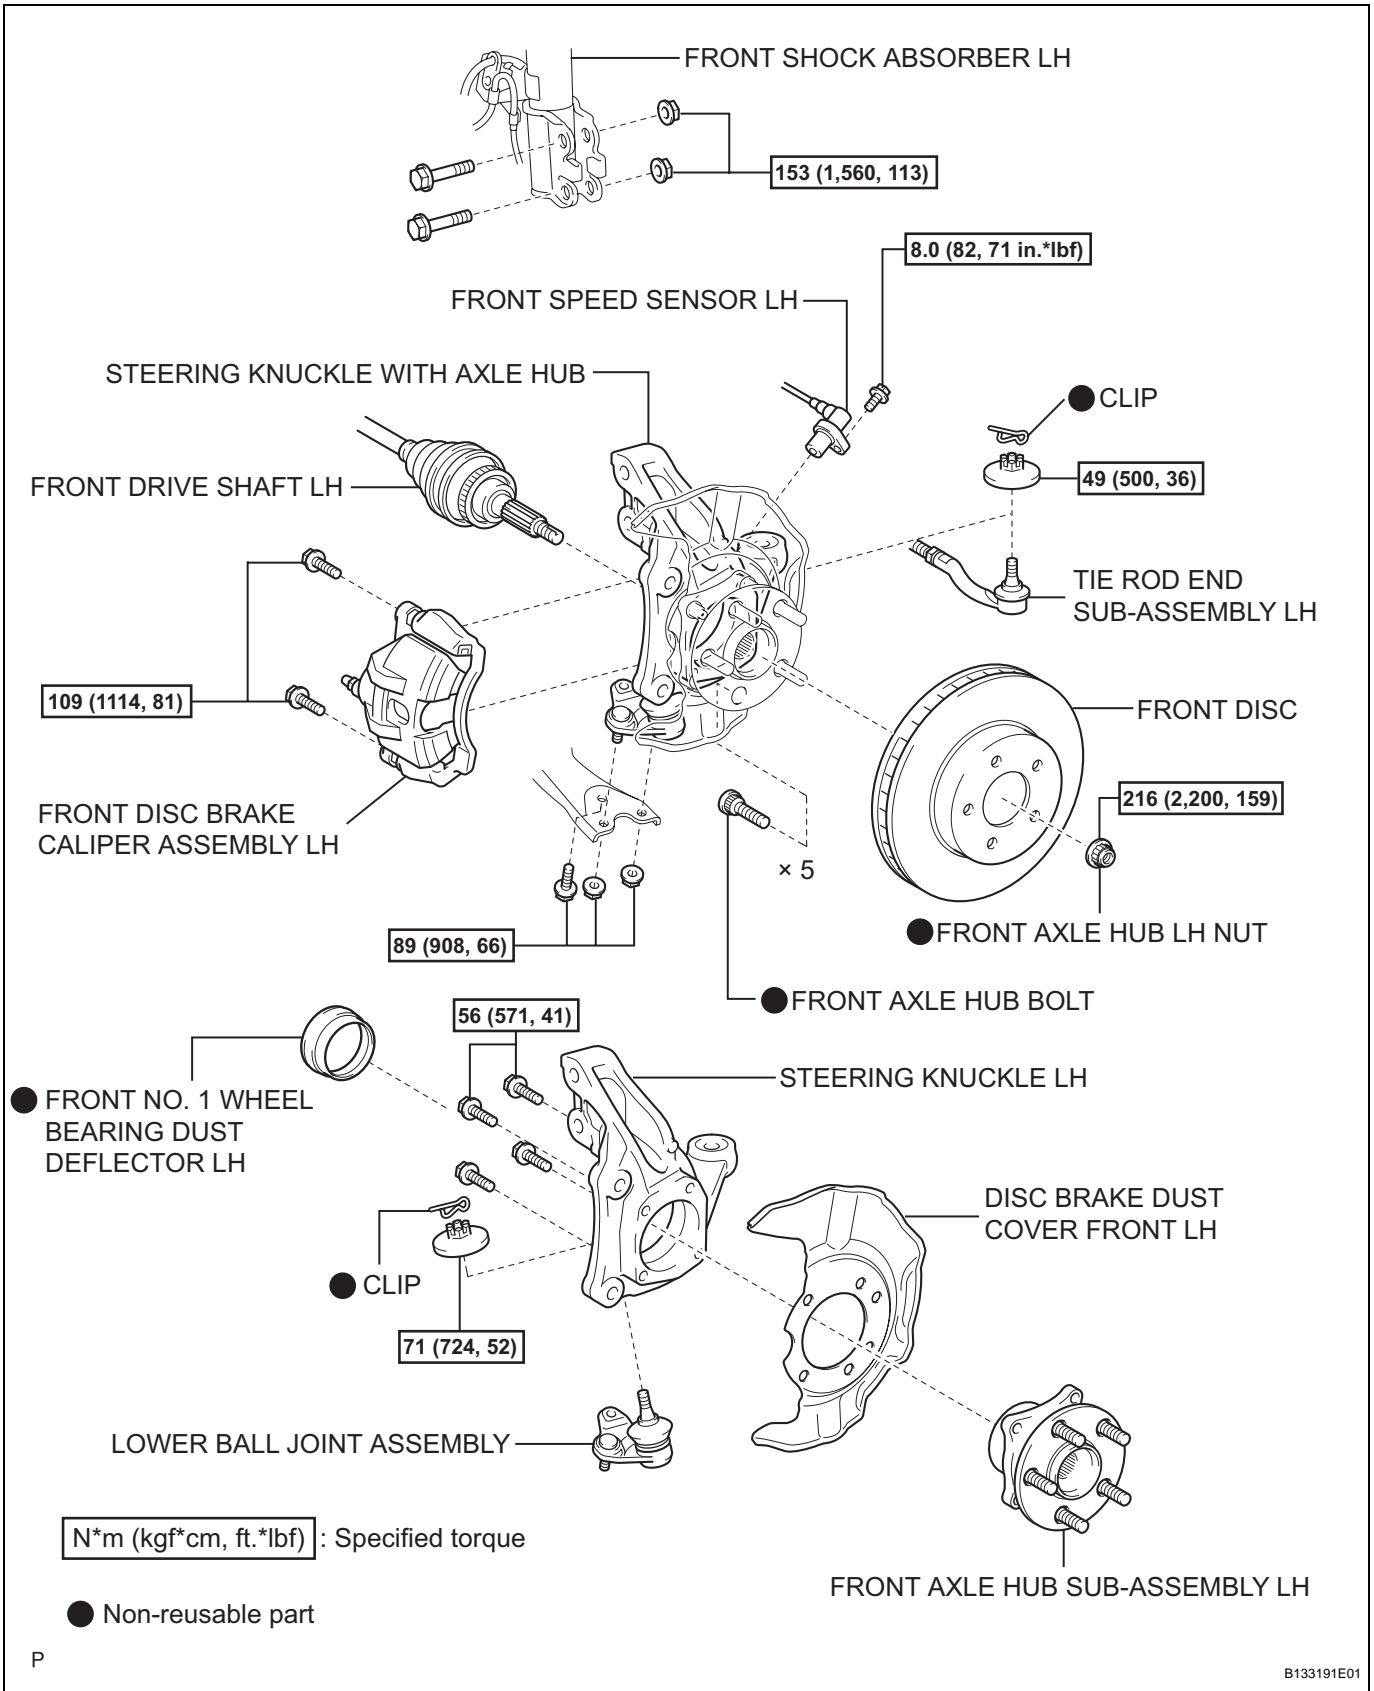

FRONT AXLE HUB

COMPONENTS

AH