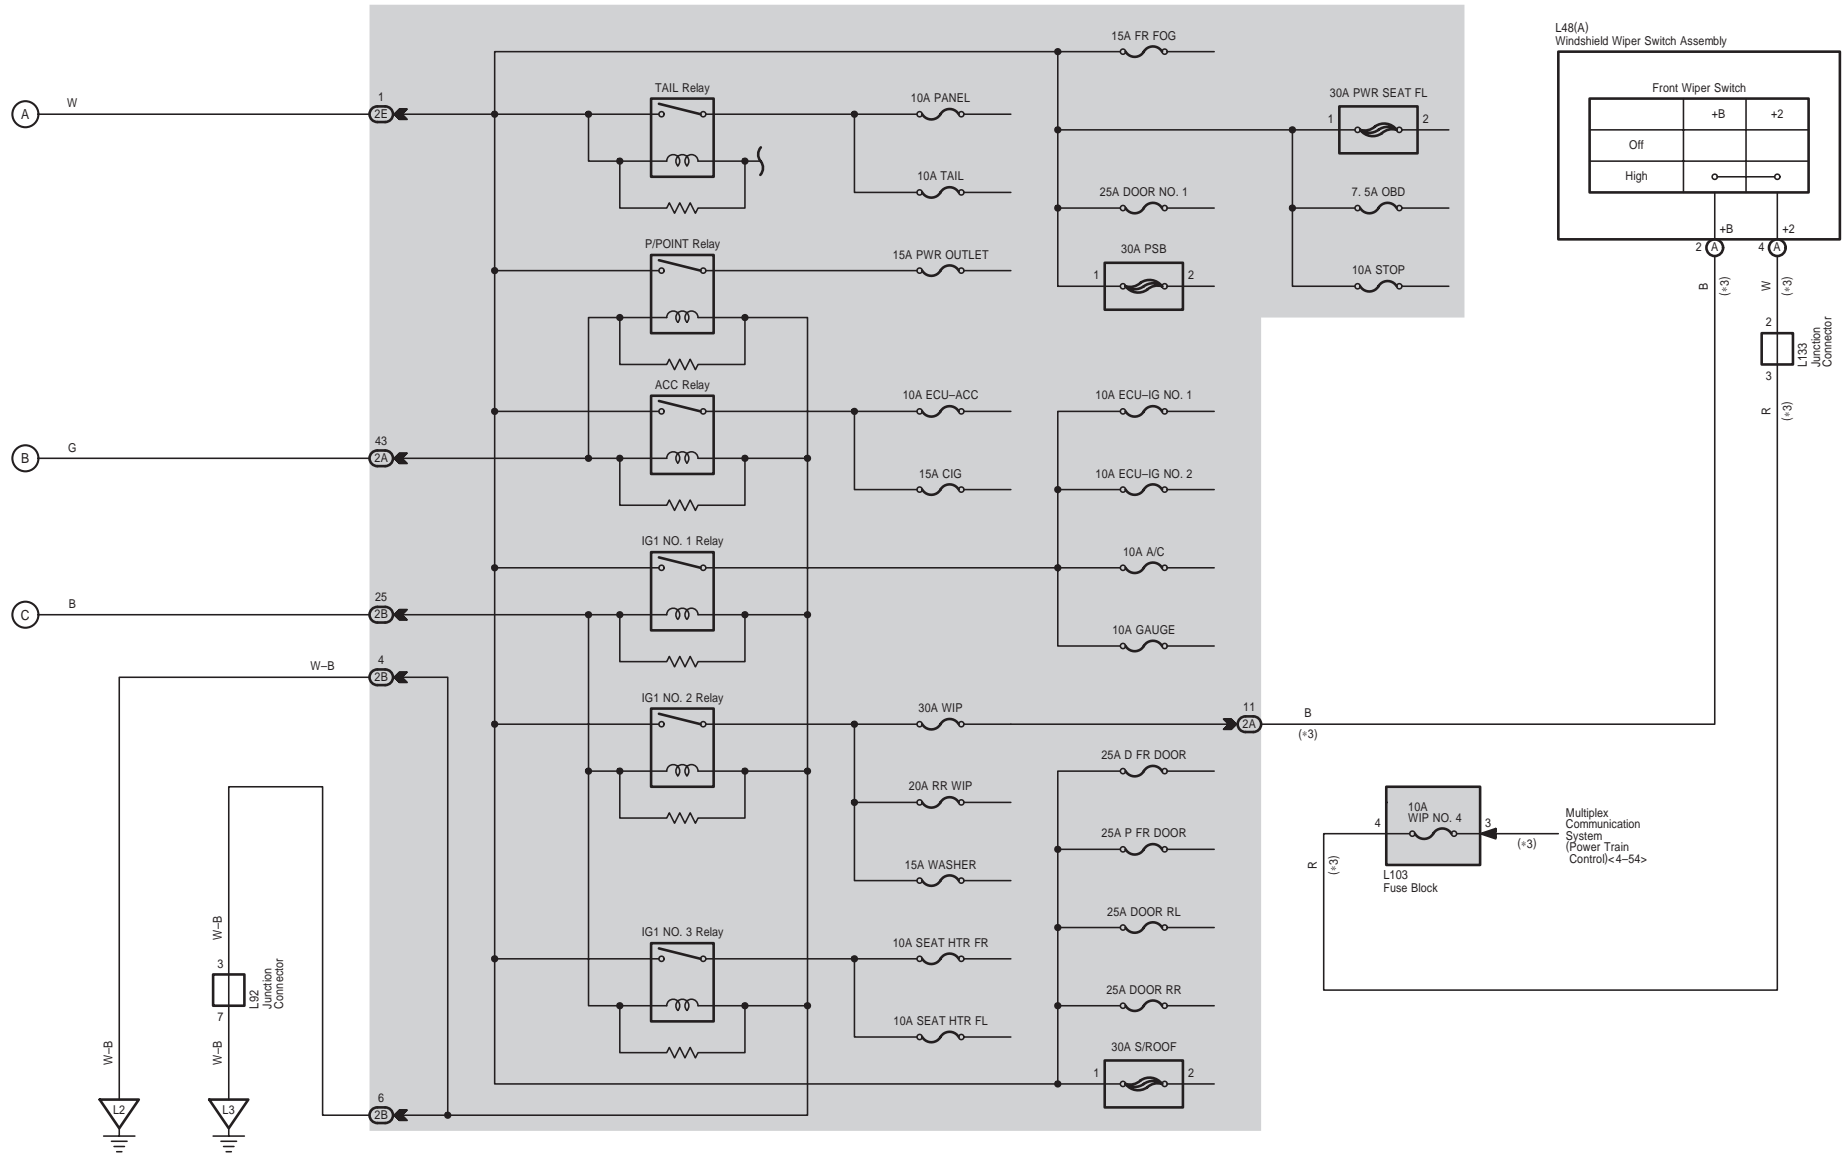

PRIUS V (EM18M0U)

1 PRIUS V (Cont' d)

Power Source

* 3 : w/ Dynamic Radar Cruise Control

9

10

11

12

PRIUS V (EM18M0U)

M OVERALL ELECTRICAL WIRING DIAGRAM