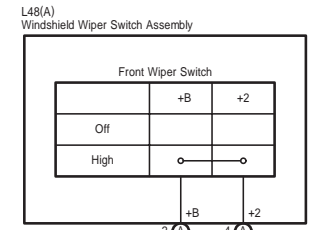

PRIUS V (EM18M0U)

1 PRIUS V (Cont' d)

Power Source

* 3 : w/ Dynamic Radar Cruise Control

9

10

11

12