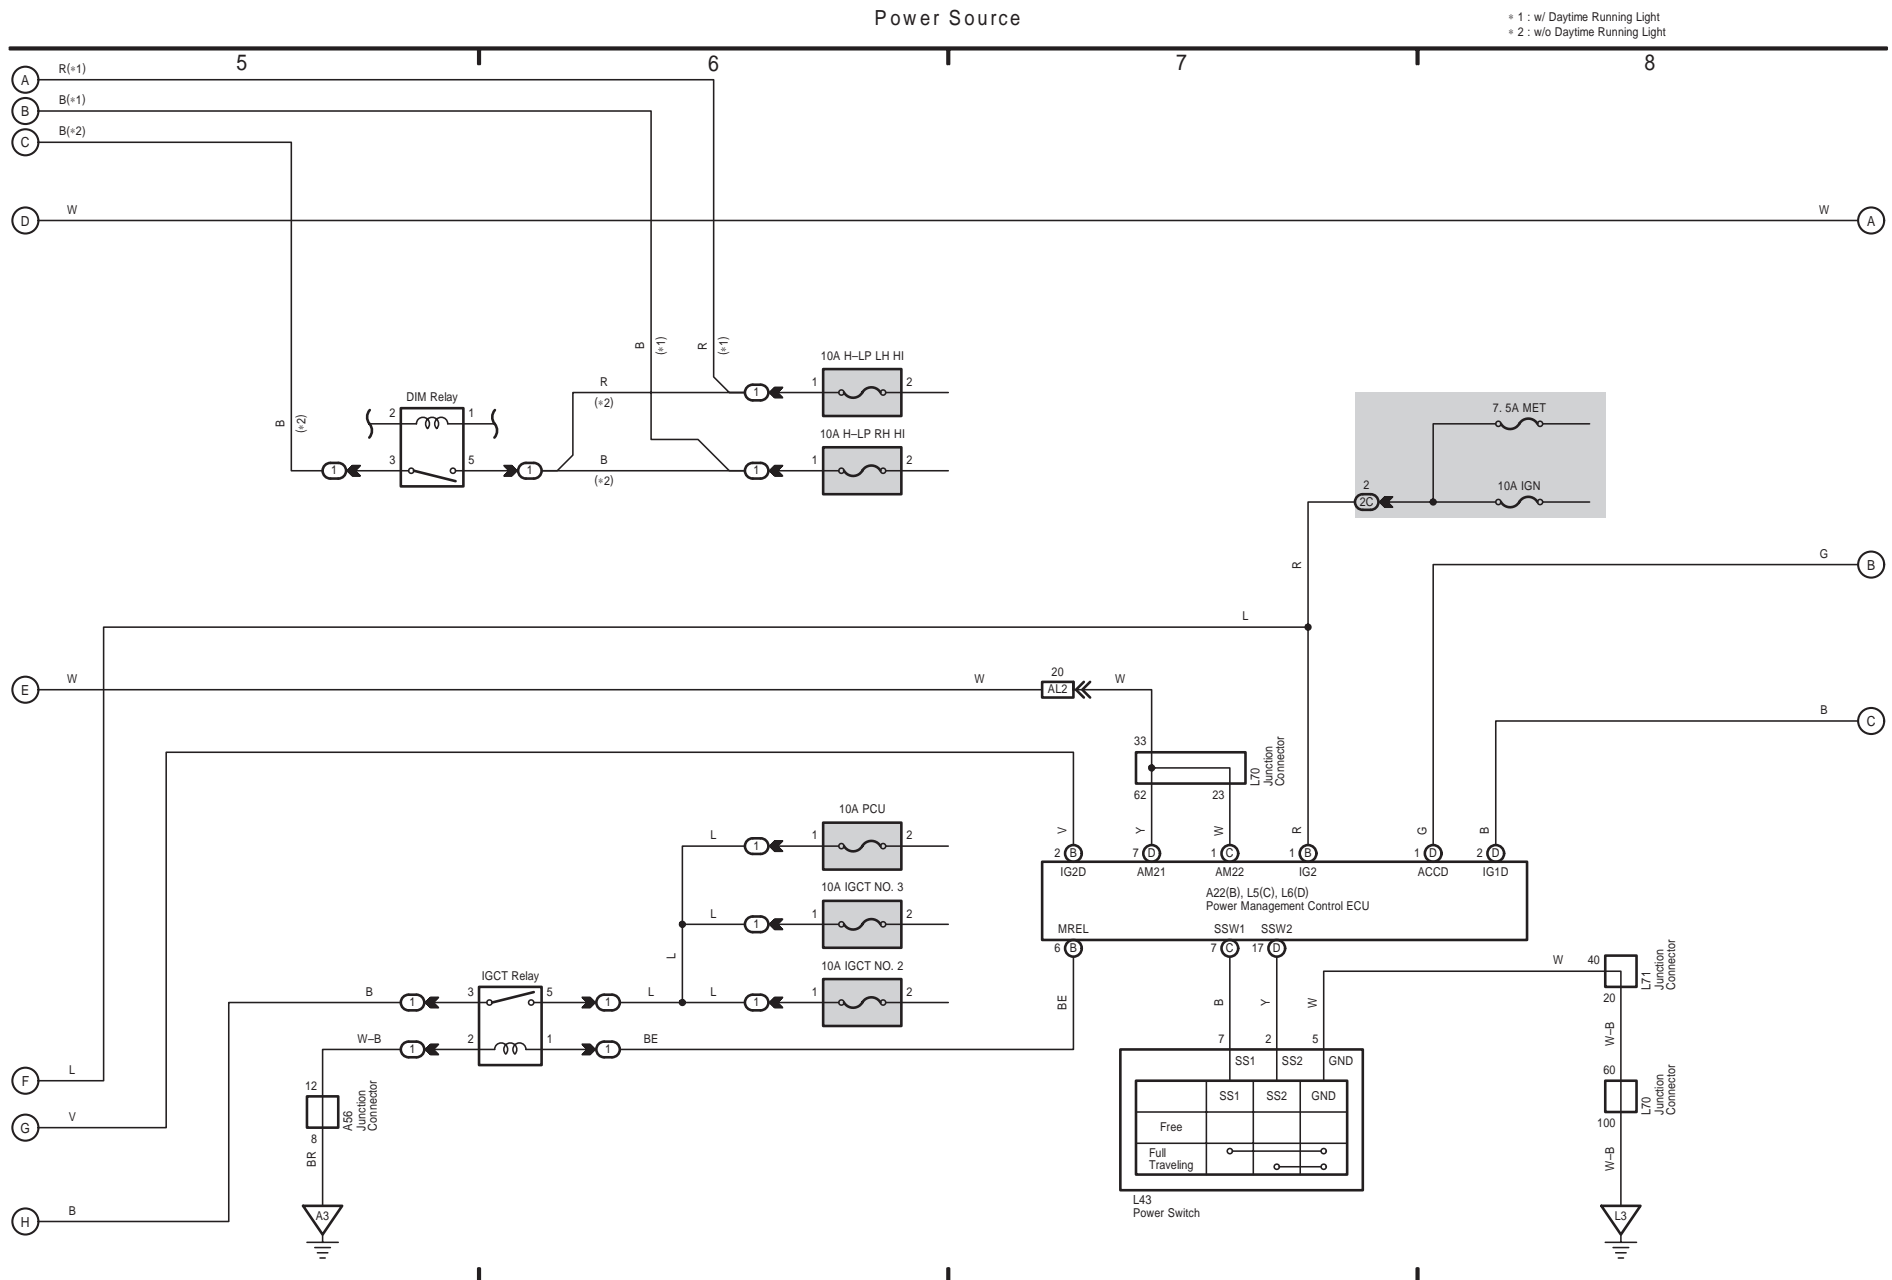

PRIUS V (EM18M0U)

1 PRIUS V (Cont' d)

Power Source

* 3 : w/ Dynamic Radar Cruise Control

9

10

11

12

PRIUS V (EM18M0U)

M OVERALL ELECTRICAL WIRING DIAGRAM