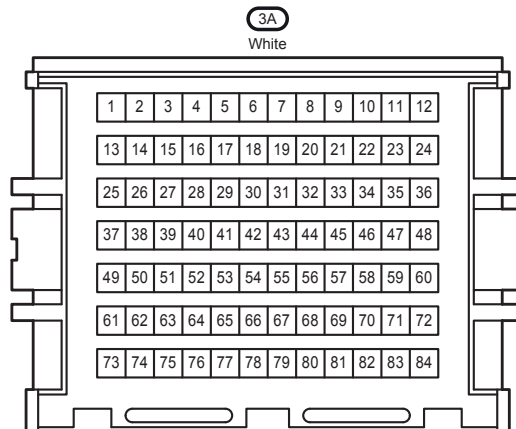

Turn Signal and Hazard Warning Light

Turn Signal and Hazard Warning Light

Turn Signal and Hazard Warning Light

Turn Signal and Hazard Warning Light

3B
White

AL2
Gray

CA1
Black

LR1
White

LS1
White