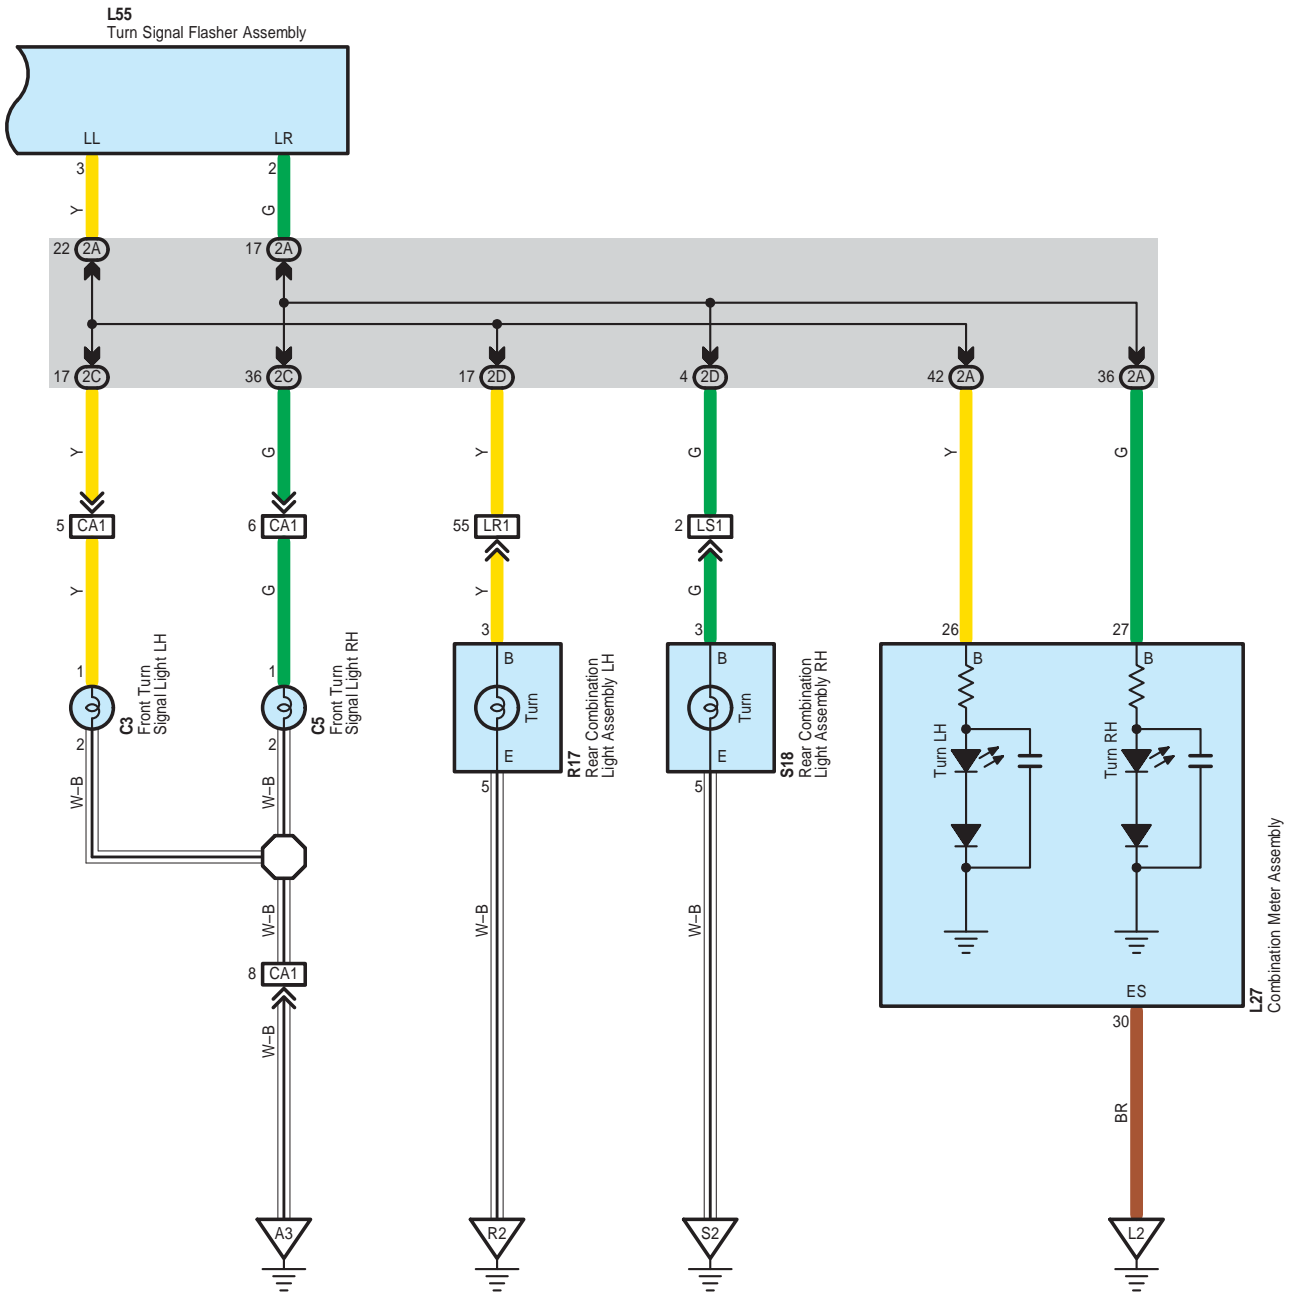

Turn Signal and Hazard Warning Light

Turn Signal and Hazard Warning Light

Turn Signal and Hazard Warning Light

Turn Signal and Hazard Warning Light

3B
White

AL2
Gray

CA1
Black

LR1
White

LS1
White