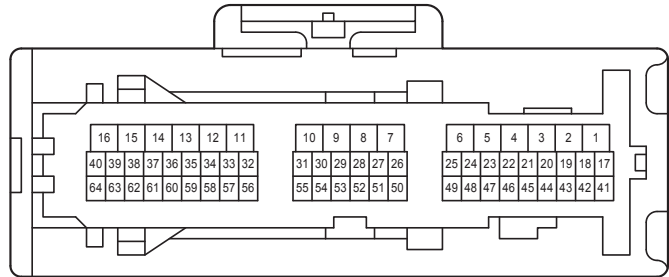

Turn Signal and Hazard Warning Light

Turn Signal and Hazard Warning Light

Turn Signal and Hazard Warning Light

Turn Signal and Hazard Warning Light

3B
White

AL2
Gray

CA1
Black

LR1
White

LS1
White