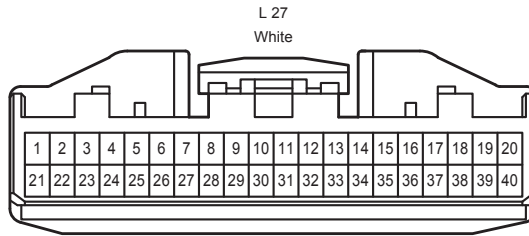

Turn Signal and Hazard Warning Light

Turn Signal and Hazard Warning Light

Turn Signal and Hazard Warning Light

Turn Signal and Hazard Warning Light

3B
White

AL2
Gray

CA1
Black

LR1
White