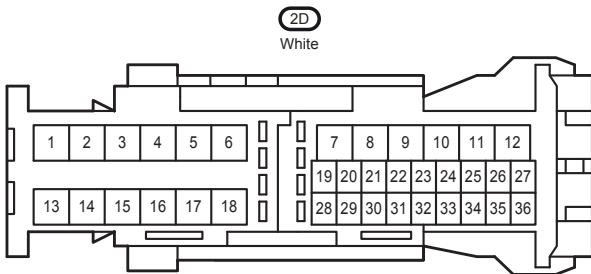

Turn Signal and Hazard Warning Light

Turn Signal and Hazard Warning Light

Turn Signal and Hazard Warning Light

Turn Signal and Hazard Warning Light

3B
White

AL2
Gray

CA1
Black

LR1
White

LS1
White