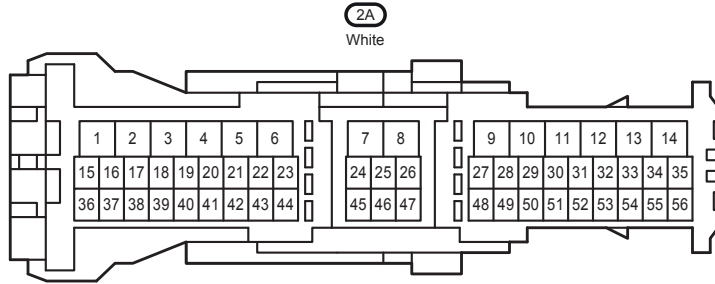

Turn Signal and Hazard Warning Light

Turn Signal and Hazard Warning Light

Turn Signal and Hazard Warning Light

Turn Signal and Hazard Warning Light

3B
White

AL2
Gray

CA1
Black

LR1
White

LS1
White