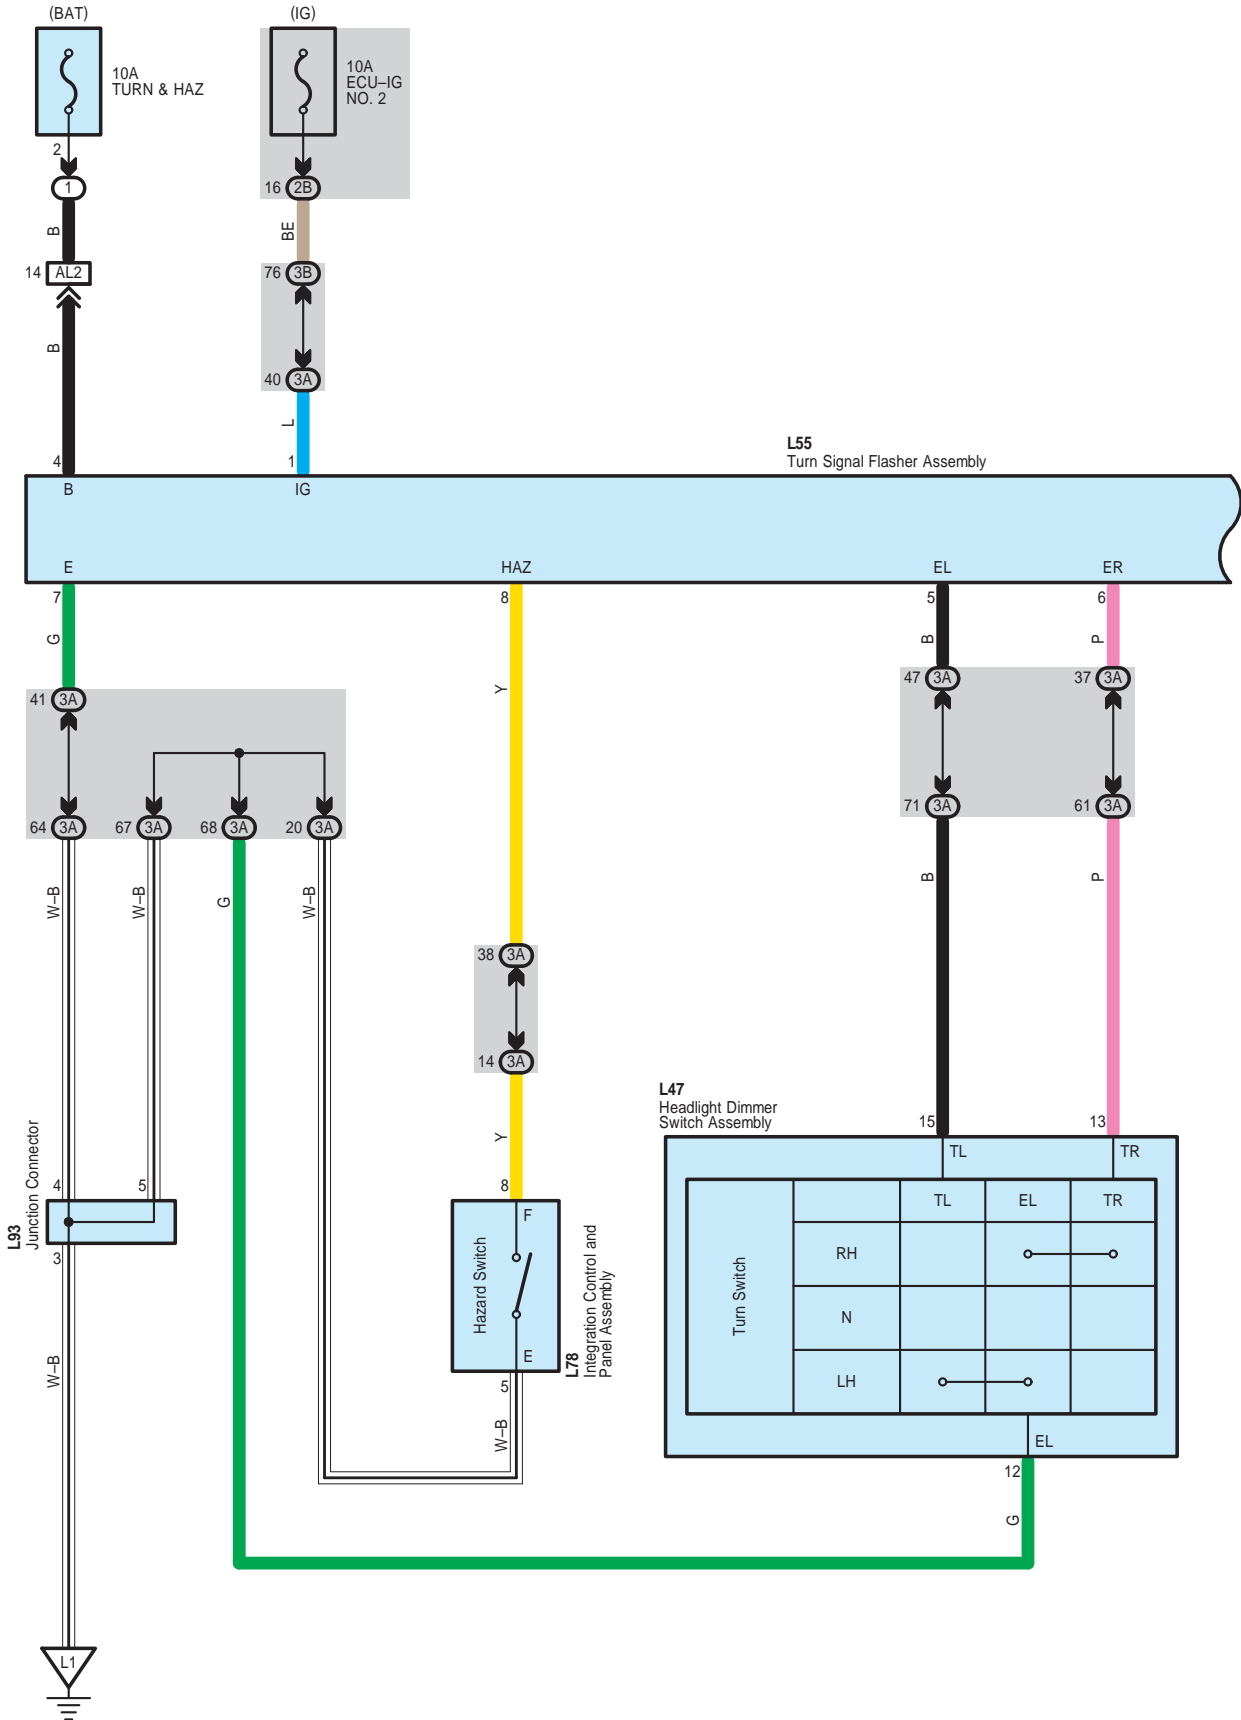

Turn Signal and Hazard Warning Light

Turn Signal and Hazard Warning Light

Turn Signal and Hazard Warning Light

Turn Signal and Hazard Warning Light

3B
White

AL2
Gray

CA1
Black

LR1
White

LS1
White