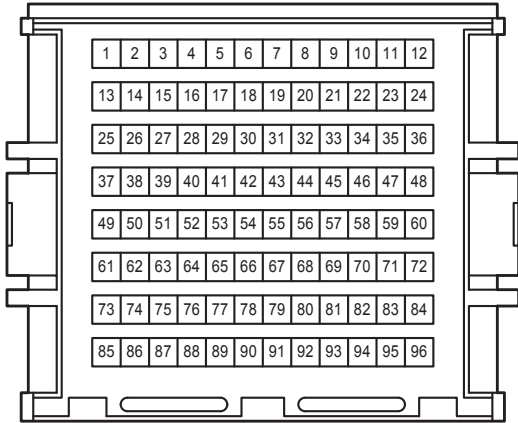

Turn Signal and Hazard Warning Light

Turn Signal and Hazard Warning Light

Turn Signal and Hazard Warning Light

Turn Signal and Hazard Warning Light

3B
White

AL2
Gray

CA1
Black

LR1
White

LS1
White