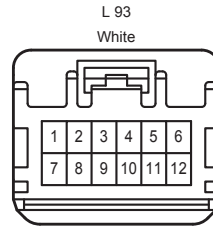

Turn Signal and Hazard Warning Light

Turn Signal and Hazard Warning Light

Turn Signal and Hazard Warning Light

Turn Signal and Hazard Warning Light

3B
White

AL2
Gray

CA1
Black

LR1
White