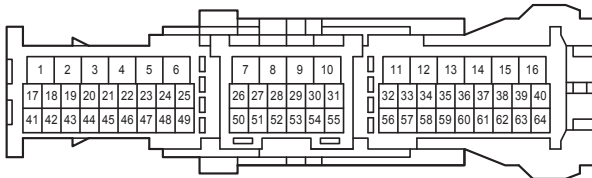

Turn Signal and Hazard Warning Light

Turn Signal and Hazard Warning Light

Turn Signal and Hazard Warning Light

Turn Signal and Hazard Warning Light

3B
White

AL2
Gray

CA1
Black

LR1
White

LS1
White