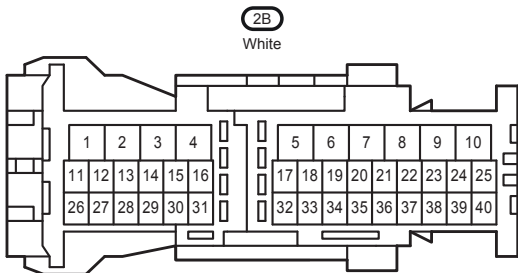

Turn Signal and Hazard Warning Light

Turn Signal and Hazard Warning Light

Turn Signal and Hazard Warning Light

Turn Signal and Hazard Warning Light

3B
White

AL2
Gray

CA1
Black

LR1
White

LS1
White