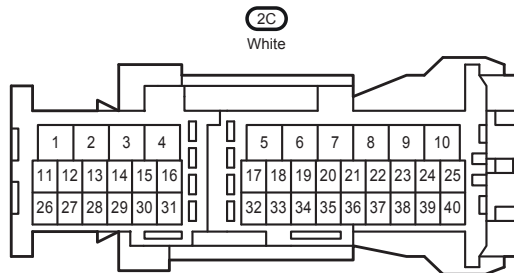

Turn Signal and Hazard Warning Light

Turn Signal and Hazard Warning Light

Turn Signal and Hazard Warning Light

Turn Signal and Hazard Warning Light

3B
White

AL2
Gray

CA1
Black

LR1
White

LS1
White