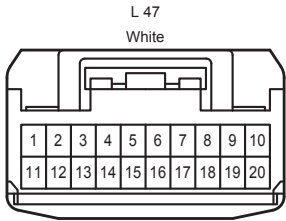

Turn Signal and Hazard Warning Light

Turn Signal and Hazard Warning Light

Turn Signal and Hazard Warning Light

Turn Signal and Hazard Warning Light

3B
White

AL2
Gray

CA1
Black

LR1
White

LS1
White