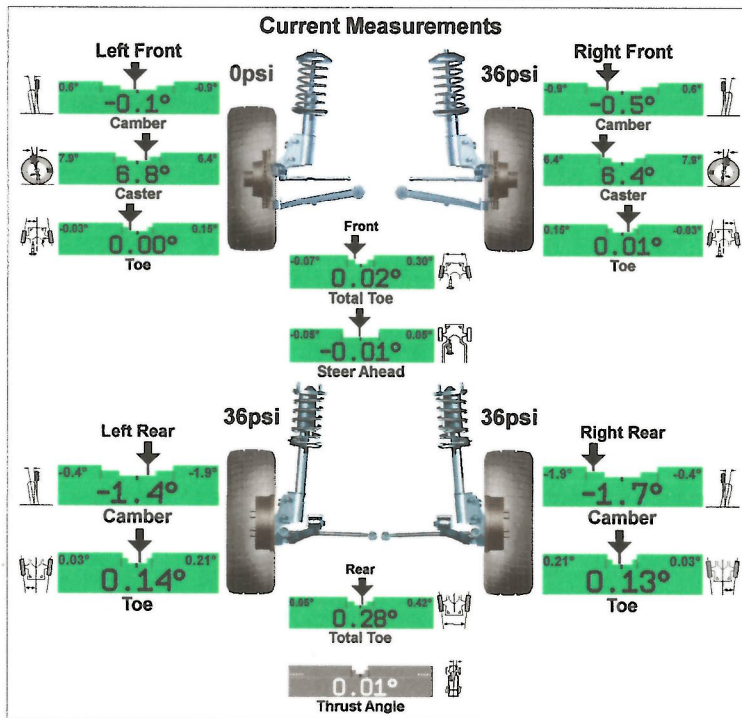

## Toyota 2018 Prius Prime ExpressAlign Total Alignment

• One or more values are not within specification. Tire wear, handling and safety problems may result.