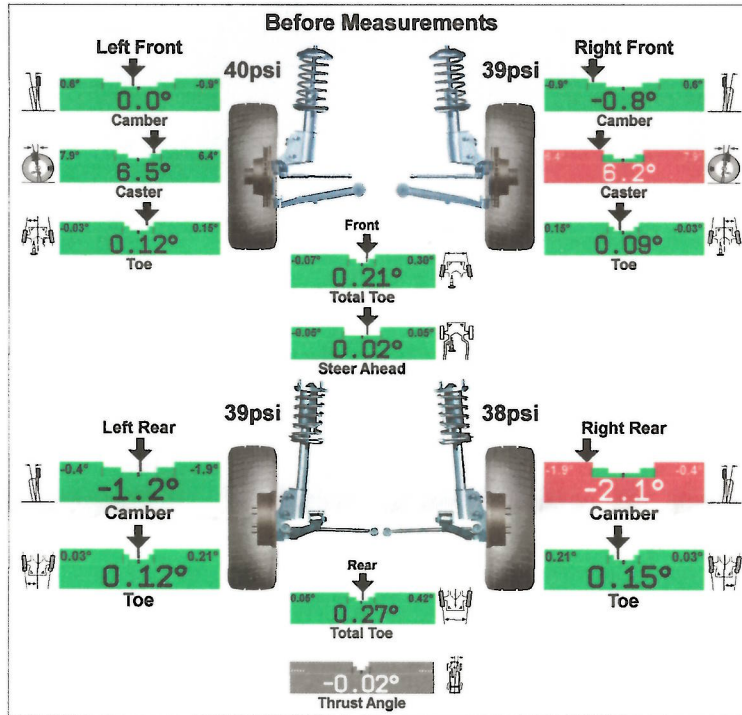

## Toyota 2018 Prius Prime ExpressAlign Total Alignment

• One or more values are not within specification. Tire wear, handling and safety problems may result.