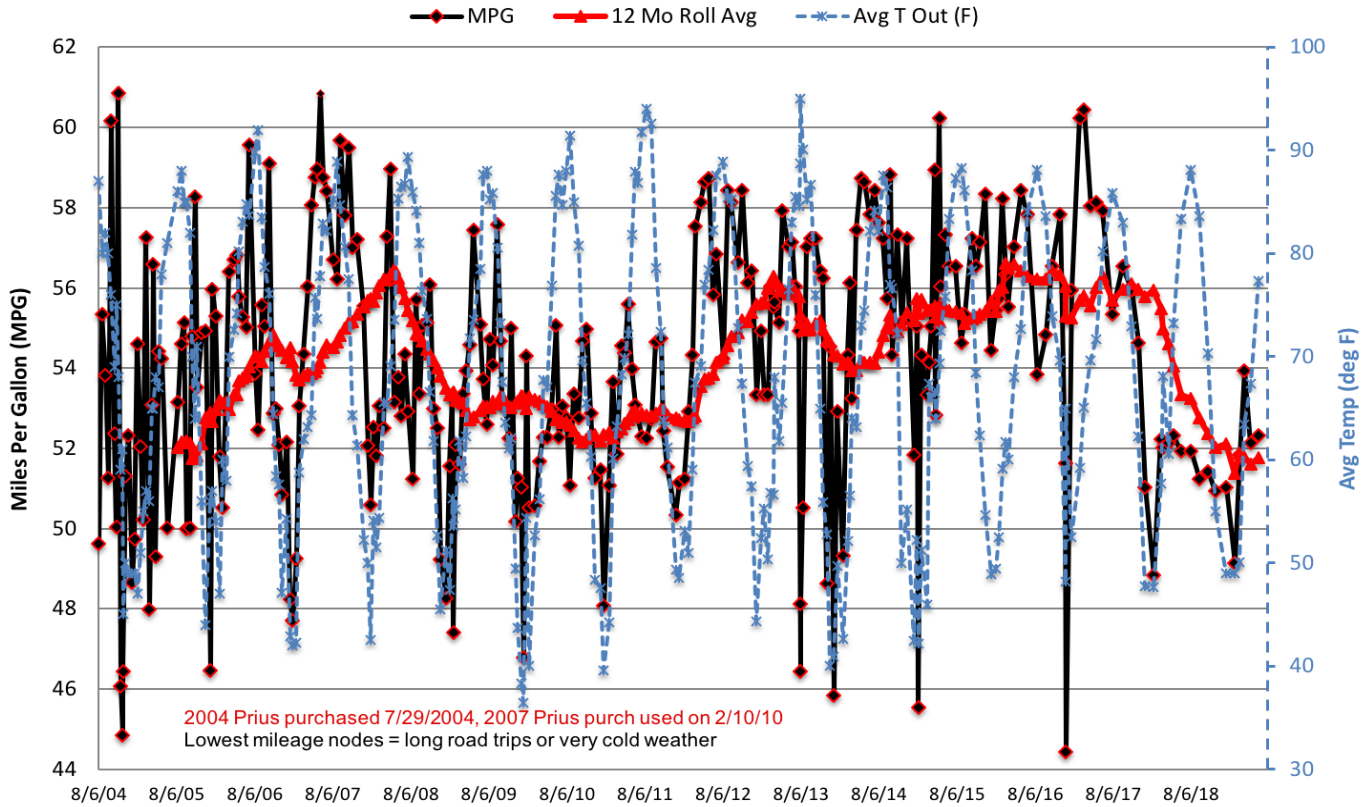

Paul's Prius 2004+2007

Lifetime MPG = 54.1

Longer engine warmup affects mileage

Prius MPG vs Avg Temp Out (F)

A/C use and battery temp impact mileage