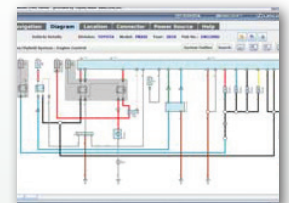

$245.00
Total Savings
with Introductory Special!

$495 Value - MongoosePro™ MFC Interface
+ $1,095 Value - One Year TIS Professional Diagnostic Subscription

= $1,590 Combined Total Value
if components are purchased separately.

Disclaimers: (1) Any PC used must meet minimum requirements. PC not included; (2) Product information and pricing are subject to change without notice. Prices noted are in U.S. dollars. (3) All marks are that of their respective holders.

For additional details, visit <https://techinfo.toyota.com>

*See page 2 for Technical Information and Minimum PC Requirements >>