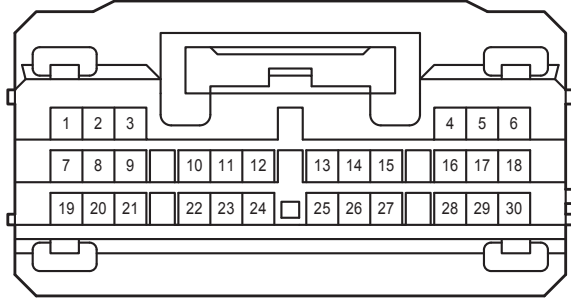

L 92
White

L 8
White