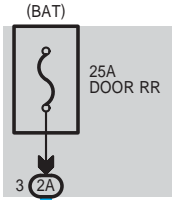

Power Window

Power Window

O2
Front Power Window Regulator Motor Assembly LH

When wiring colors are indicated with (**), either the colored wiring (general wiring) or the painted wiring is used.

Q4
Rear Power Window Regulator Motor Assembly LH

Q2
Rear Power Window Regulator Switch Assembly LH

Power Window

When wiring colors are indicated with (**), either the colored wiring (general wiring) or the painted wiring is used.

P4
Rear Power Window Regulator Motor Assembly RH