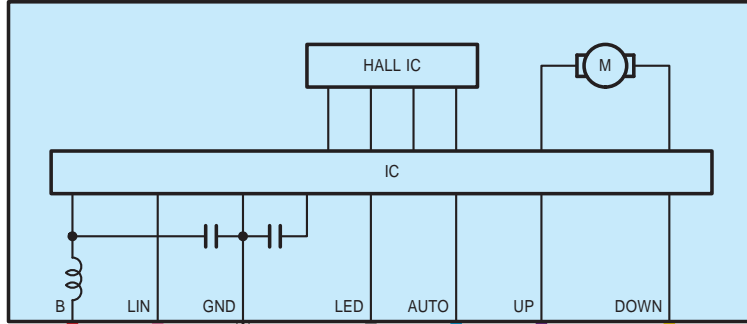

Q2
Rear Power Window Regulator Switch Assembly LH

Power Window

When wiring colors are indicated with (**), either the colored wiring (general wiring) or the painted wiring is used.

P4
Rear Power Window Regulator Motor Assembly RH