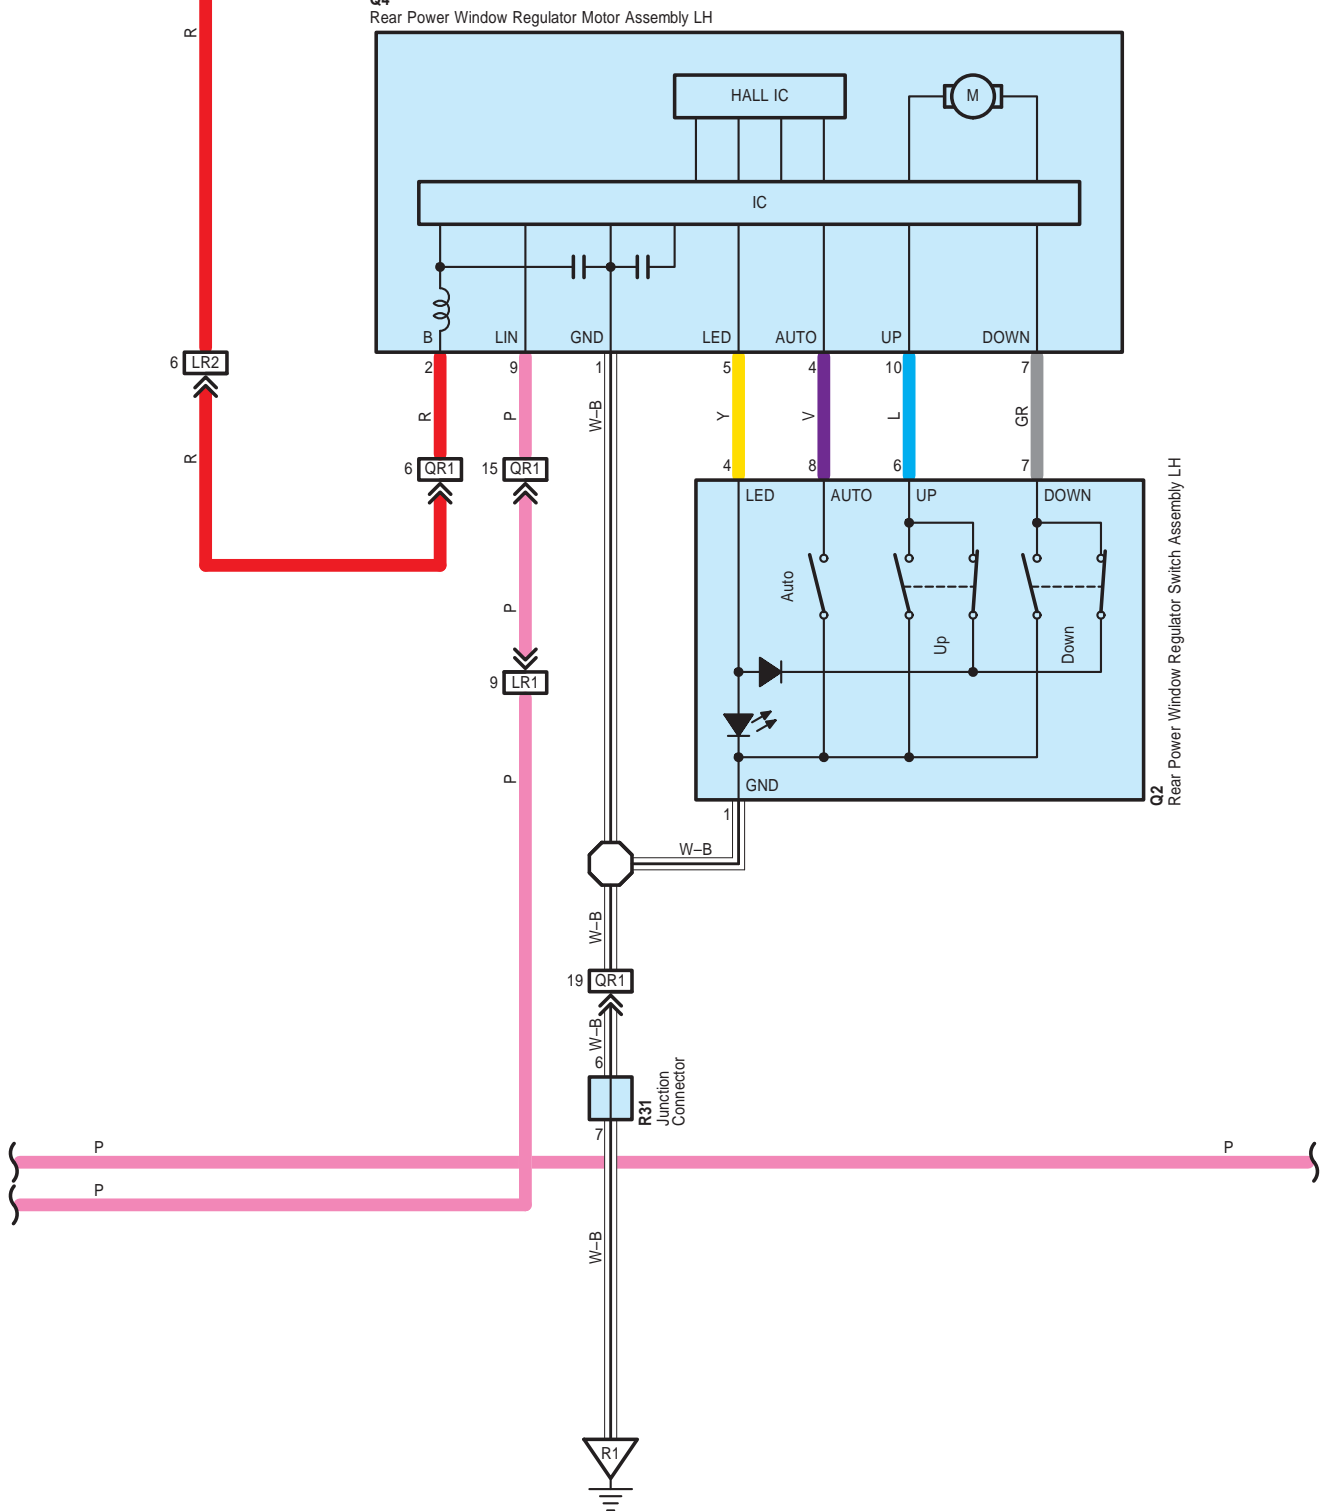

Power Window

Power Window

O2
Front Power Window Regulator Motor Assembly LH

When wiring colors are indicated with (**), either the colored wiring (general wiring) or the painted wiring is used.

Q4
Rear Power Window Regulator Motor Assembly LH

Q2
Rear Power Window Regulator Switch Assembly LH

Power Window

When wiring colors are indicated with (**), either the colored wiring (general wiring) or the painted wiring is used.

P4
Rear Power Window Regulator Motor Assembly RH