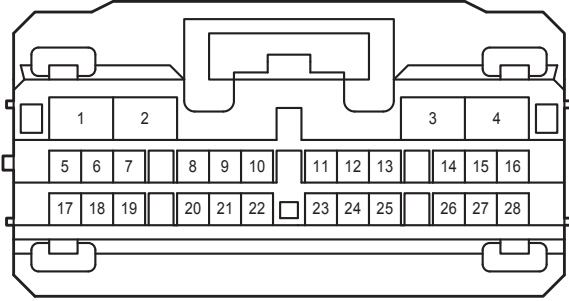

P2
Rear Power Window Regulator Switch Assembly RH

A 33
Gray

L 7
White

L 8
White

L 92
White

L 93
White

N 2
White

N 7
White