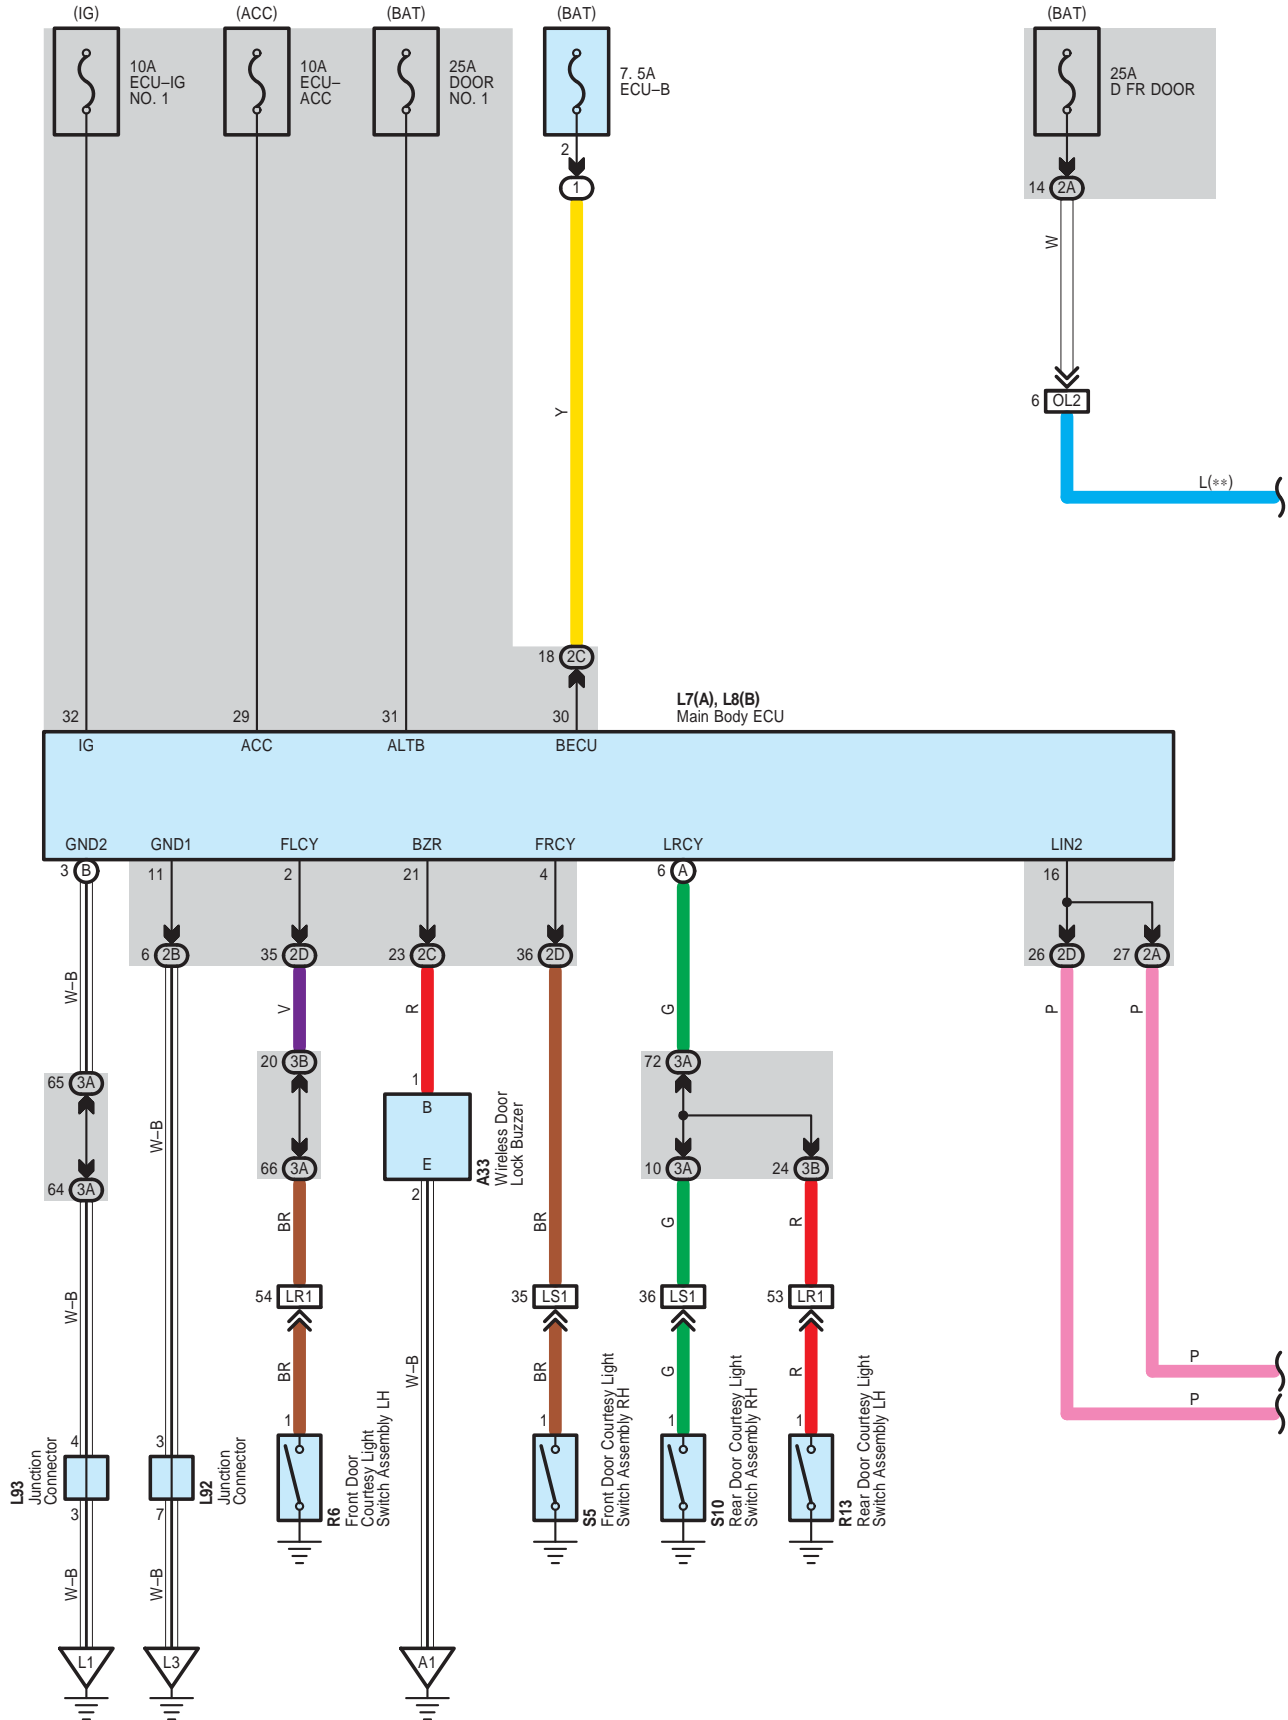

Power Window

Power Window

O2
Front Power Window Regulator Motor Assembly LH

When wiring colors are indicated with (**), either the colored wiring (general wiring) or the painted wiring is used.

Q4
Rear Power Window Regulator Motor Assembly LH

Q2
Rear Power Window Regulator Switch Assembly LH

Power Window

When wiring colors are indicated with (**), either the colored wiring (general wiring) or the painted wiring is used.

P4
Rear Power Window Regulator Motor Assembly RH