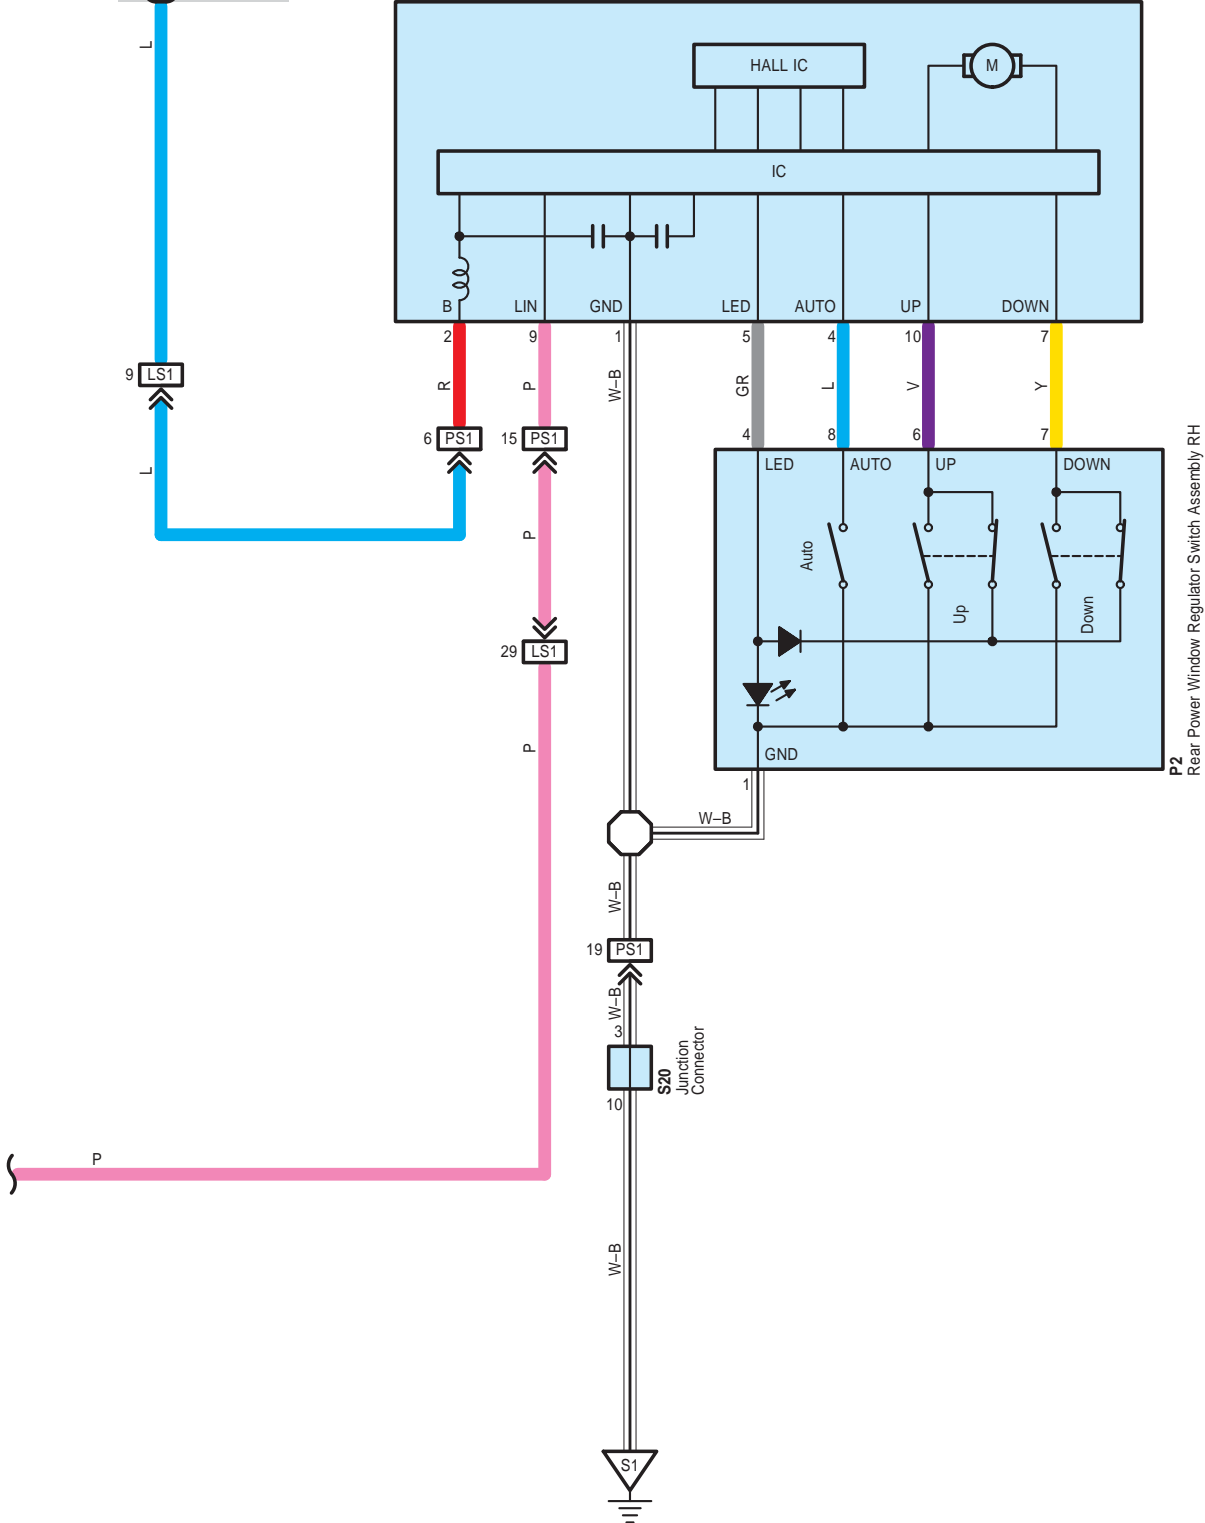

Power Window

Power Window

O2
Front Power Window Regulator Motor Assembly LH

When wiring colors are indicated with (**), either the colored wiring (general wiring) or the painted wiring is used.

Q4
Rear Power Window Regulator Motor Assembly LH

Q2
Rear Power Window Regulator Switch Assembly LH

Power Window

When wiring colors are indicated with (**), either the colored wiring (general wiring) or the painted wiring is used.

P4
Rear Power Window Regulator Motor Assembly RH

P2
Rear Power Window Regulator Switch Assembly RH

A 33
Gray

L 7
White

L 8
White

L 92
White

L 93
White

N 2
White

N 7
White