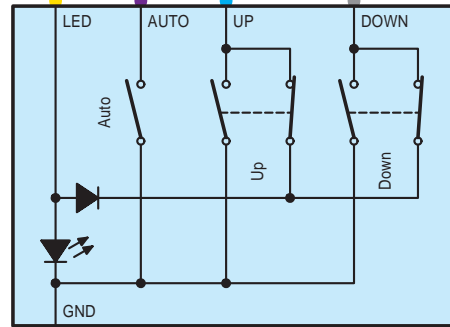

Power Window

Power Window

O2
Front Power Window Regulator Motor Assembly LH

When wiring colors are indicated with (**), either the colored wiring (general wiring) or the painted wiring is used.

Q4
Rear Power Window Regulator Motor Assembly LH

Q2
Rear Power Window Regulator Switch Assembly LH

Power Window

When wiring colors are indicated with (**), either the colored wiring (general wiring) or the painted wiring is used.

P4
Rear Power Window Regulator Motor Assembly RH