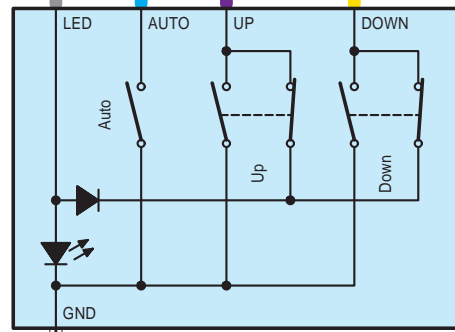

Power Window

Power Window

O2
Front Power Window Regulator Motor Assembly LH

When wiring colors are indicated with (**), either the colored wiring (general wiring) or the painted wiring is used.

Q4
Rear Power Window Regulator Motor Assembly LH

Q2
Rear Power Window Regulator Switch Assembly LH

Power Window

When wiring colors are indicated with (**), either the colored wiring (general wiring) or the painted wiring is used.

P4
Rear Power Window Regulator Motor Assembly RH

P2
Rear Power Window Regulator Switch Assembly RH

A 33
Gray

L 7
White

L 8
White

L 92
White

L 93
White

N 2
White

N 7
White