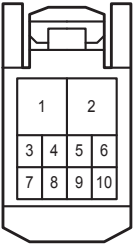

Q2
Rear Power Window Regulator Switch Assembly LH

Power Window

When wiring colors are indicated with (**), either the colored wiring (general wiring) or the painted wiring is used.

P4
Rear Power Window Regulator Motor Assembly RH

P2
Rear Power Window Regulator Switch Assembly RH

A 33
Gray

L 7
White

L 8
White

L 92
White

L 93
White

N 2
White

N 7
White

O 2
White

O 6
White

P 2
White

P 4
White

Q 2
White

Q 4
White

R 6
Black

R 13
Black