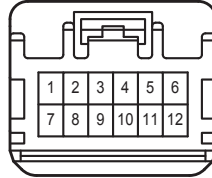

Q2
Rear Power Window Regulator Switch Assembly LH

Power Window

When wiring colors are indicated with (**), either the colored wiring (general wiring) or the painted wiring is used.

P4
Rear Power Window Regulator Motor Assembly RH

P2
Rear Power Window Regulator Switch Assembly RH

A 33
Gray

L 7
White

L 8
White

L 92
White

L 93
White

N 2
White

N 7
White