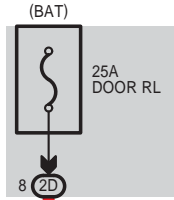

Power Window

Power Window

O2
Front Power Window Regulator Motor Assembly LH

When wiring colors are indicated with (**), either the colored wiring (general wiring) or the painted wiring is used.

Q4
Rear Power Window Regulator Motor Assembly LH

Q2
Rear Power Window Regulator Switch Assembly LH

Power Window

When wiring colors are indicated with (**), either the colored wiring (general wiring) or the painted wiring is used.

P4
Rear Power Window Regulator Motor Assembly RH