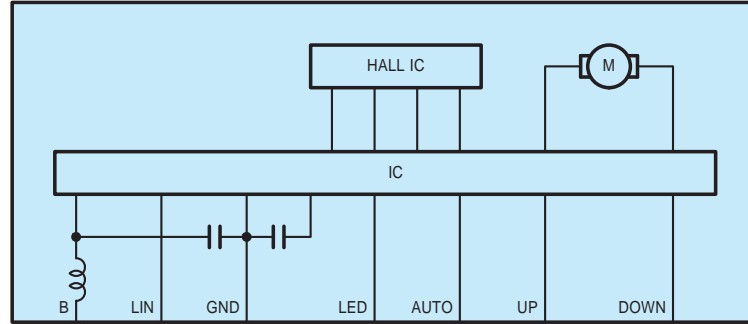

Power Window

Power Window

O2
Front Power Window Regulator Motor Assembly LH

When wiring colors are indicated with (**), either the colored wiring (general wiring) or the painted wiring is used.

Q4
Rear Power Window Regulator Motor Assembly LH

Q2
Rear Power Window Regulator Switch Assembly LH

Power Window

When wiring colors are indicated with (**), either the colored wiring (general wiring) or the painted wiring is used.

P4
Rear Power Window Regulator Motor Assembly RH