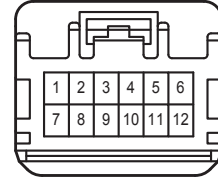

Q2
Rear Power Window Regulator Switch Assembly LH

Power Window

When wiring colors are indicated with (**), either the colored wiring (general wiring) or the painted wiring is used.

P4
Rear Power Window Regulator Motor Assembly RH

P2
Rear Power Window Regulator Switch Assembly RH

A 33
Gray

L 7
White

L 8
White

L 92
White

L 93
White

N 2
White

N 7
White