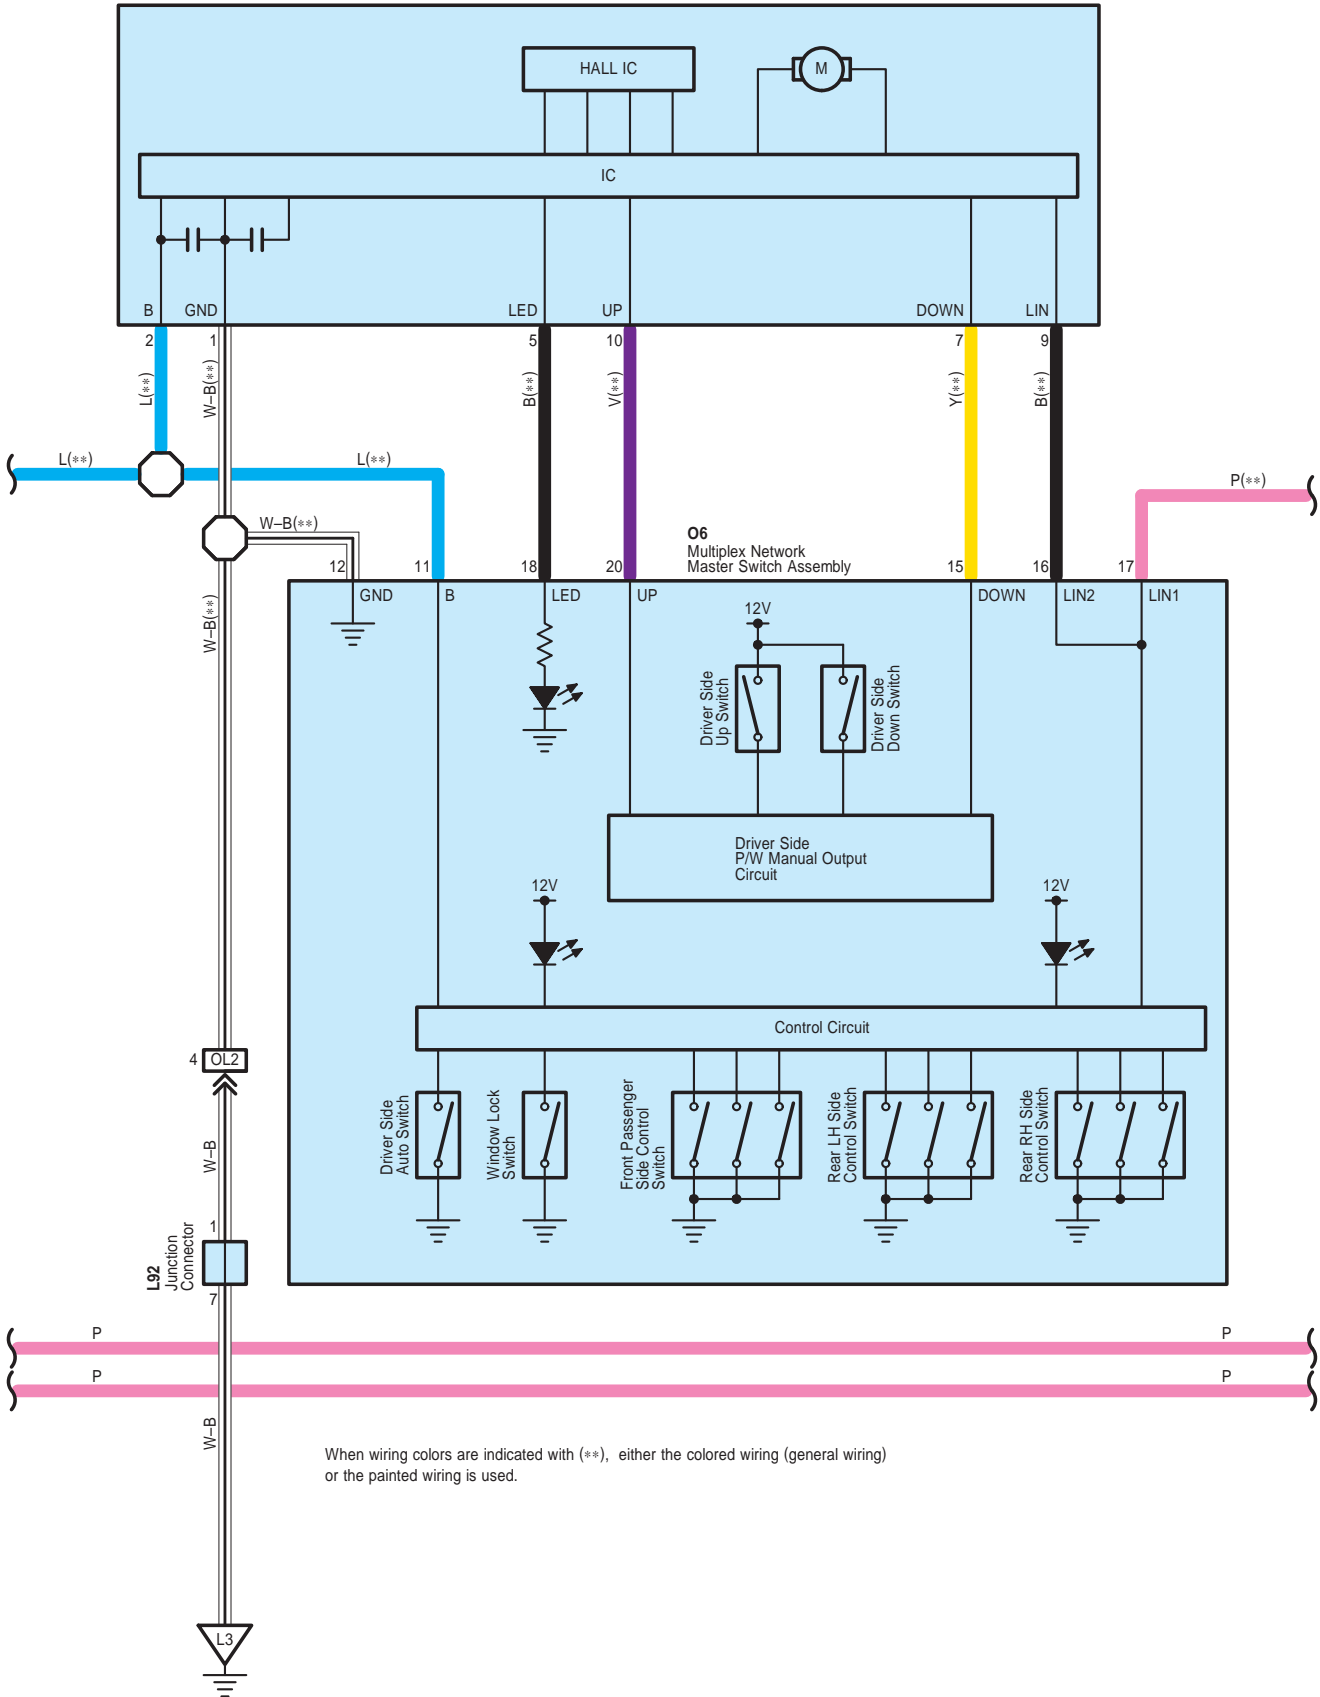

Power Window

Power Window

O2
Front Power Window Regulator Motor Assembly LH

When wiring colors are indicated with (**), either the colored wiring (general wiring) or the painted wiring is used.

Q4
Rear Power Window Regulator Motor Assembly LH

Q2
Rear Power Window Regulator Switch Assembly LH

Power Window

When wiring colors are indicated with (**), either the colored wiring (general wiring) or the painted wiring is used.

P4
Rear Power Window Regulator Motor Assembly RH