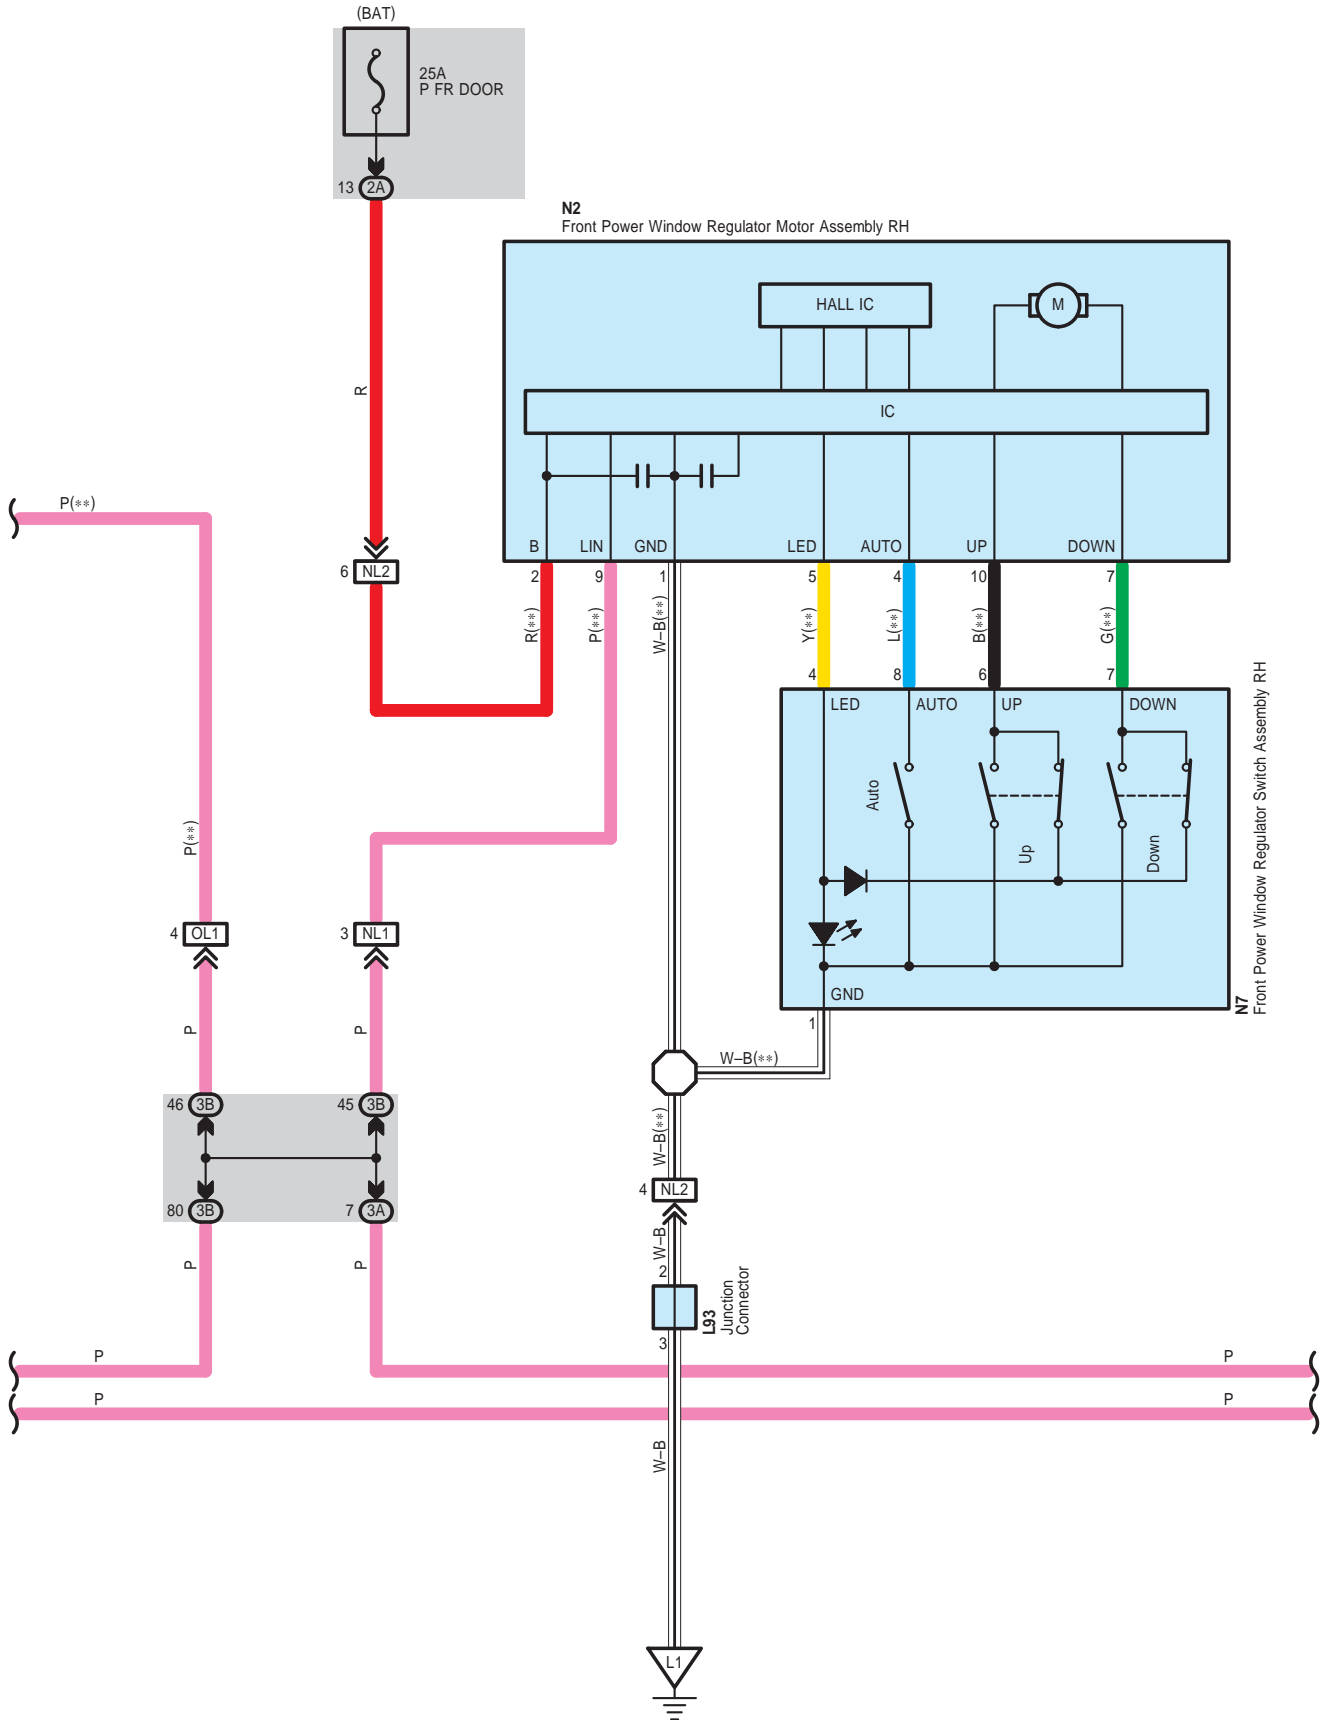

Power Window

Power Window

O2
Front Power Window Regulator Motor Assembly LH

When wiring colors are indicated with (**), either the colored wiring (general wiring) or the painted wiring is used.

Q4
Rear Power Window Regulator Motor Assembly LH

Q2
Rear Power Window Regulator Switch Assembly LH

Power Window

When wiring colors are indicated with (**), either the colored wiring (general wiring) or the painted wiring is used.

P4
Rear Power Window Regulator Motor Assembly RH