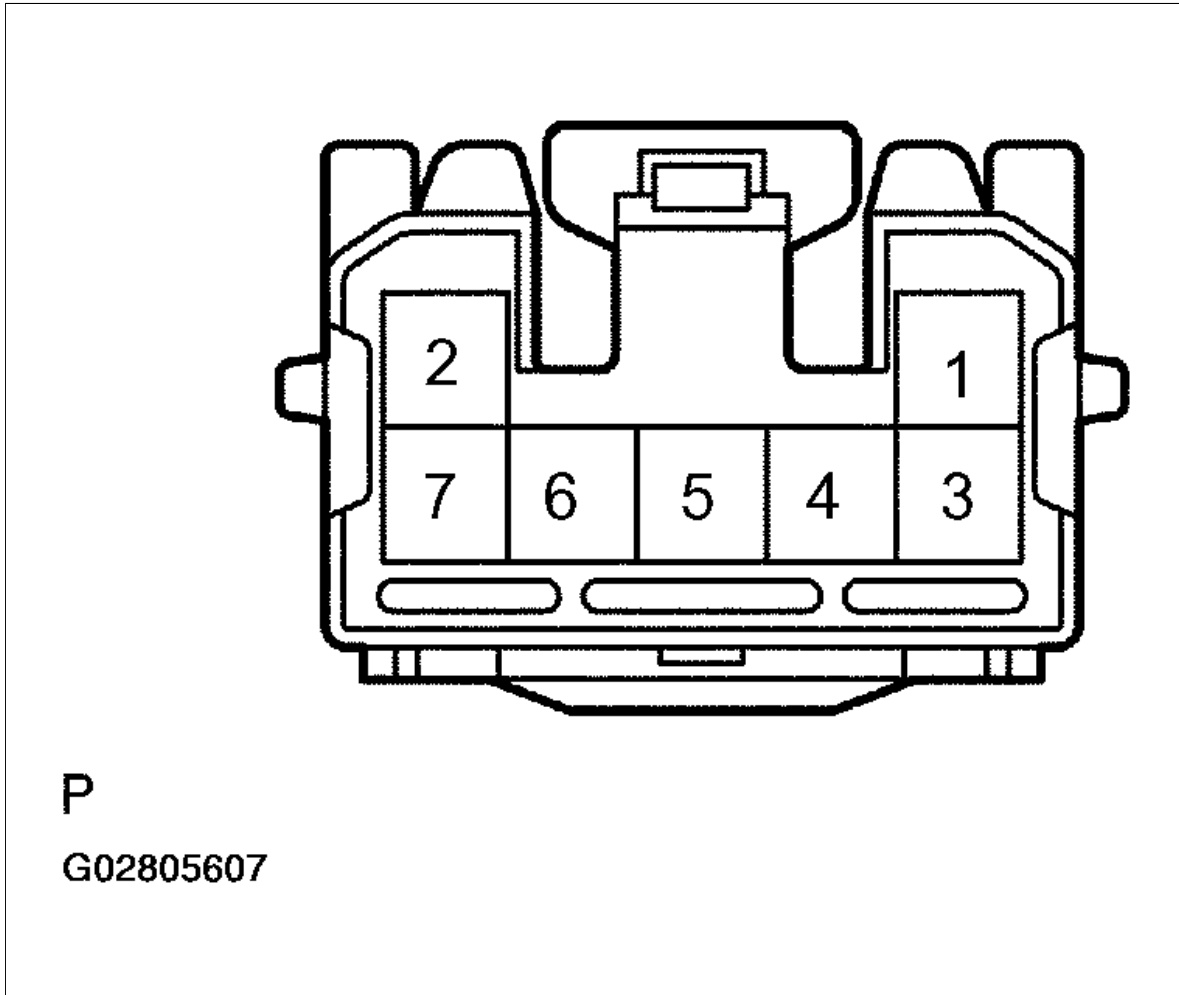

PRODEMAND

YMMS: 2001 Toyota Prius
Engine: 1.5L Eng
VIN:

Nov 25, 2019
License:
Odometer:

Fig 3: Identifying HV Battery Current Sensor Connector Terminals

Courtesy of © TOYOTA, LICENSE AGREEMENT TMS1002

Reprinted Under License from Toyota Motor Sales, U.S.A., Inc., License Agreement TMS1002