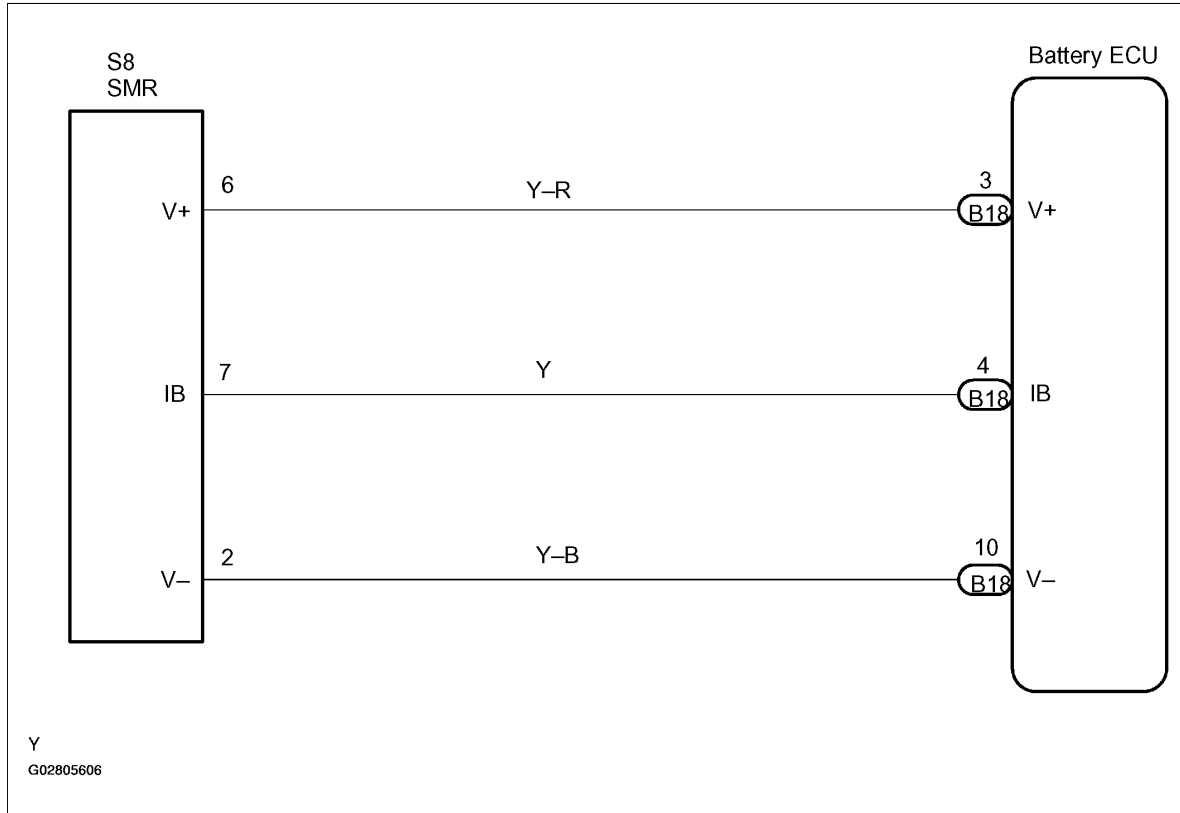

PRODEMAND

YMMS: 2001 Toyota Prius
Engine: 1.5L Eng
VIN:

Nov 25, 2019
License:
Odometer:

Fig 2: Wiring Diagram HV Battery Current Sensor

Courtesy of © TOYOTA, LICENSE AGREEMENT TMS1002

Reprinted Under License from Toyota Motor Sales, U.S.A., Inc., License Agreement TMS1002