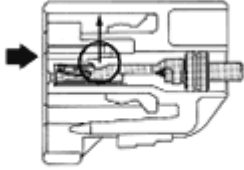

Housing Cross Section

(Double Lock Type)
 [Housing Lance]

Wire Type	Copper
Terminal Type	2.3 II (Waterproof Type)
Male / Female	Female

Repair Wire

Sealing

Hole Plug

P/N: 90980-09152

Sleeve

Large (Yellow)

P/N: 82999-12030

Medium (Blue)

P/N:	160mm	82998-12440 82998-12460(Au)
	500mm	82998-12800

* (Au) stands for gold plated terminals.

P/N: 82999-12020

Housing Cross Section

(Double Lock Type)
[Housing Lance]

- All terminals
 - Select terminal
- show

Location System Engine Compartment Position of Parts
Air Conditioning
Cruise Control
Dynamic Radar Cruise Control
Engine Control

© 2012 TOYOTA MOTOR CORPORATION. All Rights Reserved.