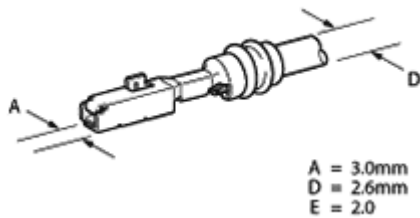

Print

Name Water Pump Assembly
 Code D13
 Part Number 90980-11599
 Color Black
 Spec

[-]Wire Harness Repair

Wire Type	Copper
Terminal Type	2.3 II (Waterproof Type)
Male / Female	Female

Repair Wire

P/N:	160mm	
	500mm	82998-24410

Sealing

Hole Plug

P/N: 90980-09152

Sleeve

Large (Yellow)

P/N: 82999-12030

Medium (Blue)

P/N: 82999-12020

Housing Cross Section

(Double Lock Type)
 [Housing Lance]

Wire Type	Copper
Terminal Type	2.3 II (Waterproof Type)
Male / Female	Female

Repair Wire

Sealing

Hole Plug

P/N: 90980-09152

Sleeve

Large (Yellow)

P/N: 82999-12030

Medium (Blue)

P/N:	160mm	82998-12440 82998-12460(Au)
	500mm	82998-12800

* (Au) stands for gold plated terminals.

P/N: 82999-12020

Housing Cross Section

(Double Lock Type)
[Housing Lance]