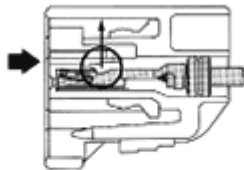

Print

Name Water Pump Assembly
 Code D13
 Part Number 90980-11599
 Color Black
 Spec

[-]Wire Harness Repair

Wire Type	Copper
Terminal Type	2.3 II (Waterproof Type)
Male / Female	Female

Repair Wire

P/N:	160mm	
	500mm	82998-24410

Sealing

Hole Plug

P/N: 90980-09152

Sleeve

Large (Yellow)

P/N: 82999-12030

Medium (Blue)

P/N: 82999-12020

Housing Cross Section

(Double Lock Type)
 [Housing Lance]

Wire Type	Copper
Terminal Type	2.3 II (Waterproof Type)
Male / Female	Female

Repair Wire

Sealing

Hole Plug

P/N: 90980-09152

Sleeve

Large (Yellow)

P/N: 82999-12030

Medium (Blue)

P/N:	160mm	82998-12440 82998-12460(Au)
	500mm	82998-12800

* (Au) stands for gold plated terminals.

P/N: 82999-12020

Housing Cross Section

(Double Lock Type)
[Housing Lance]