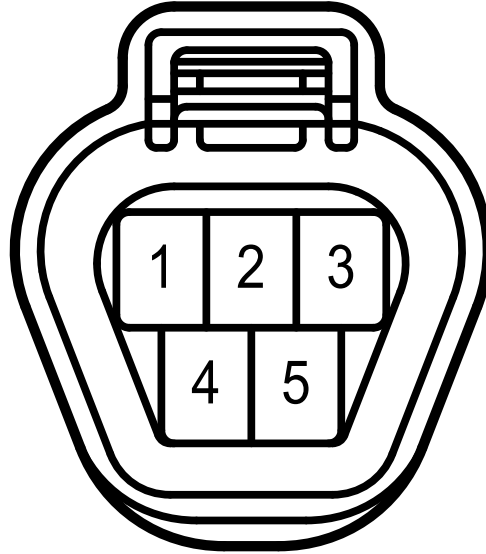

Print

Name Water Pump Assembly
 Code D13
 Part Number 90980-11599
 Color Black
 Spec

[-]Wire Harness Repair

Wire Type	Copper
Terminal Type	2.3 II (Waterproof Type)
Male / Female	Female

Repair Wire

P/N:	160mm	
	500mm	82998-24410

Housing Cross Section

(Double Lock Type)
 [Housing Lance]

Wire Type	Copper
Terminal Type	2.3 II (Waterproof Type)
Male / Female	Female

Repair Wire

Sealing

Hole Plug

P/N: 90980-09152

Sleeve

Large (Yellow)

P/N: 82999-12030

Medium (Blue)

P/N:	160mm	82998-12440 82998-12460(Au)
	500mm	82998-12800

* (Au) stands for gold plated terminals.

P/N: 82999-12020

Housing Cross Section

(Double Lock Type)
[Housing Lance]

- All terminals
 - Select terminal
- show

Location System Engine Compartment Position of Parts
Air Conditioning
Cruise Control
Dynamic Radar Cruise Control
Engine Control

© 2012 TOYOTA MOTOR CORPORATION. All Rights Reserved.