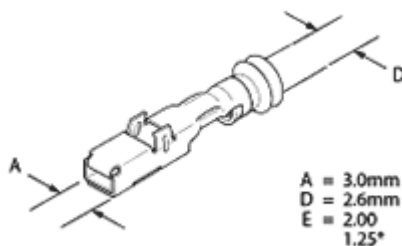

Print

Name Water Pump Assembly
 Code D13
 Part Number 90980-11599
 Color Black
 Spec

[-]Wire Harness Repair

Wire Type	Copper
Terminal Type	2.3 II (Waterproof Type)
Male / Female	Female

Repair Wire

P/N:	160mm	
	500mm	82998-24410

Sealing

Hole Plug

P/N: 90980-09152

Sleeve

Large (Yellow)

P/N: 82999-12030

Medium (Blue)

P/N: 82999-12020

Housing Cross Section

(Double Lock Type)
 [Housing Lance]

Wire Type	Copper
Terminal Type	2.3 II (Waterproof Type)
Male / Female	Female

Repair Wire

Sealing

Hole Plug

P/N: 90980-09152

Sleeve

Large (Yellow)

P/N: 82999-12030

Medium (Blue)

P/N:	160mm	82998-12440 82998-12460(Au)
	500mm	82998-12800

* (Au) stands for gold plated terminals.

P/N: 82999-12020

Housing Cross Section

(Double Lock Type)
[Housing Lance]