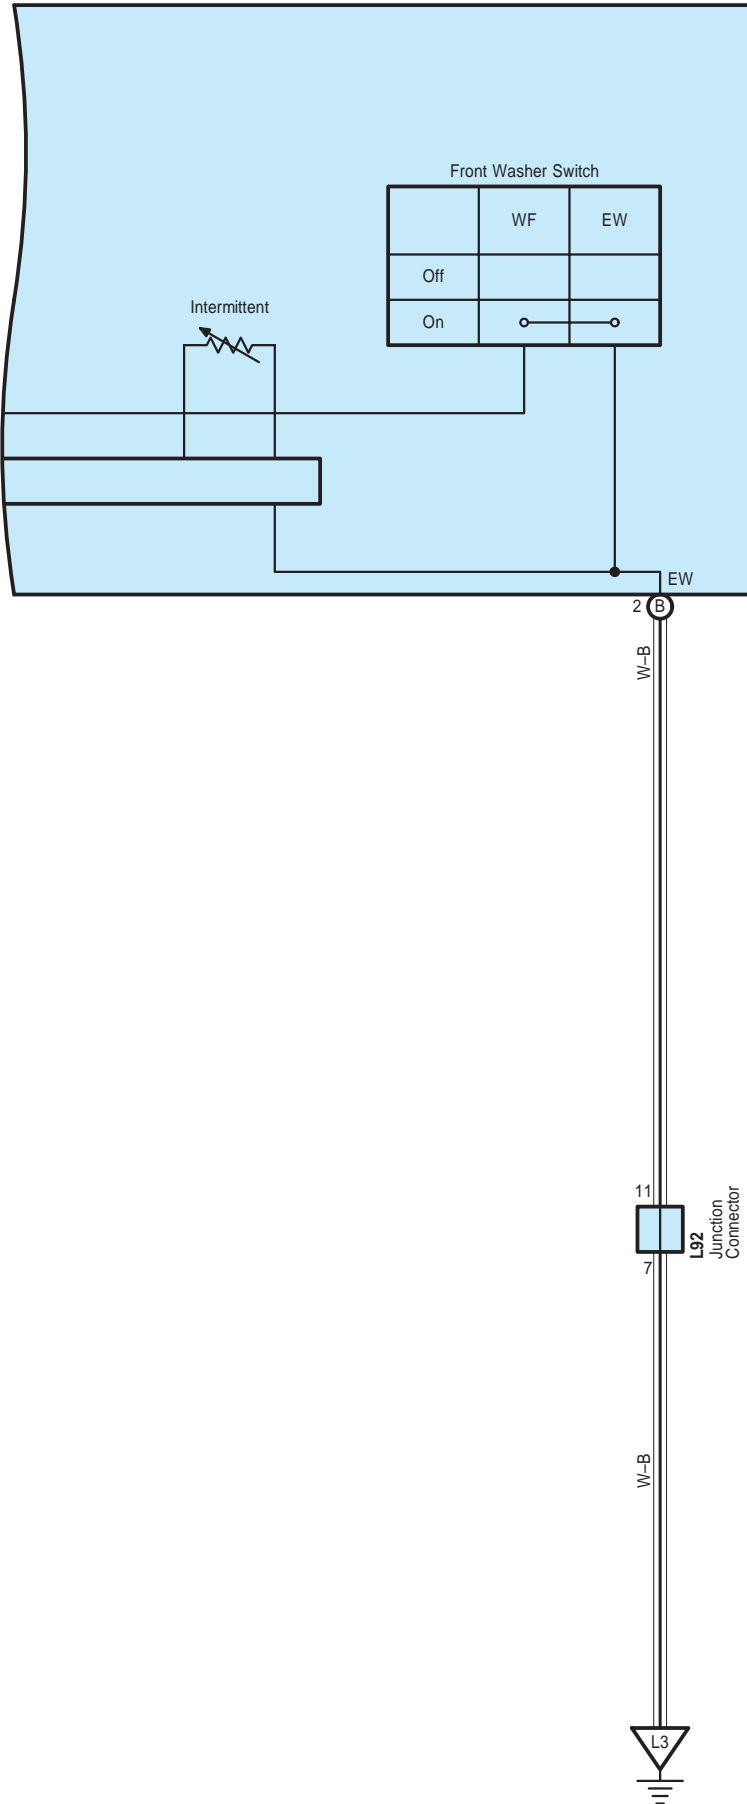

# Front Wiper and Washer

**L48(A), L49(B)**  
Windshield Wiper Switch Assembly

# Front Wiper and Washer

L48(A), L49(B)  
Windshield Wiper Switch Assembly

Front Wiper and Washer

A 35

Black

A 36

Black

A 55

Black

A 56

White

L 48

White

L 49

White

L 86

Black

L 87

Black

L 92

White

2A

White

2C