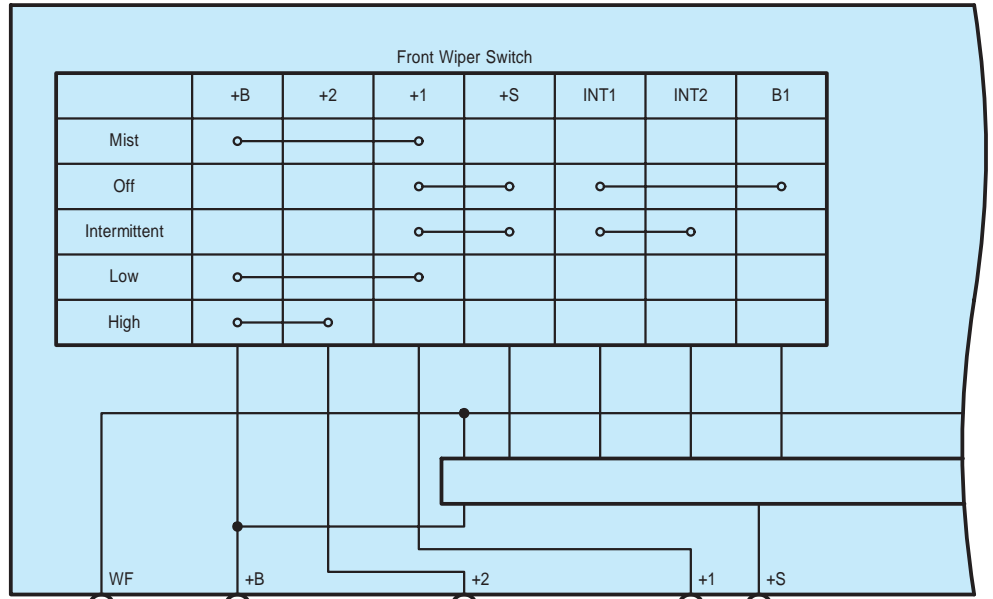

# Front Wiper and Washer

**L48(A), L49(B)**  
Windshield Wiper Switch Assembly

# Front Wiper and Washer

L48(A), L49(B)  
Windshield Wiper Switch Assembly

Front Wiper and Washer

A 35

Black

A 36

Black

A 55