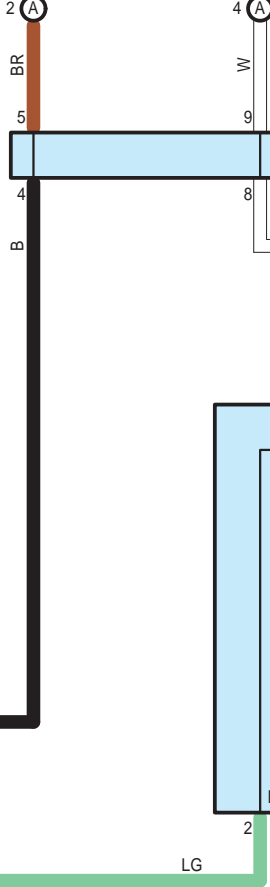

# Front Wiper and Washer

**L48(A), L49(B)**  
Windshield Wiper Switch Assembly

# Front Wiper and Washer

L48(A), L49(B)  
Windshield Wiper Switch Assembly

Front Wiper and Washer

A 35

Black

A 36

Black

A 55

Black

A 56

White

L 48

White

L 49

White

L 86

Black

L 87

Black

L 92

White

2A

White

2C