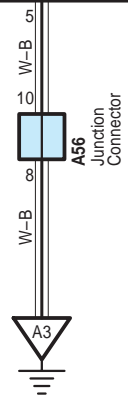

# Front Wiper and Washer

**L48(A), L49(B)**  
Windshield Wiper Switch Assembly

# Front Wiper and Washer

L48(A), L49(B)  
Windshield Wiper Switch Assembly

Front Wiper and Washer

A 35

Black

A 36

Black

A 55

Black

A 56

White

L 48

White

L 49

White

L 86

Black

L 87

Black

L 92

White

2A

White

2C