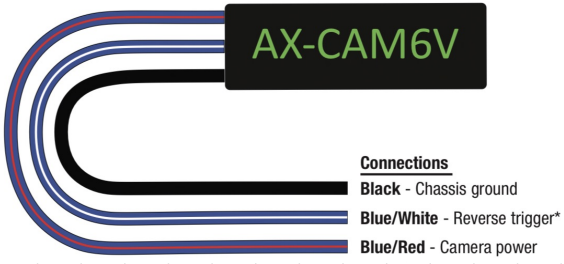

12v to 6v step down

OEM 16 pin reverse camera wiring harness

No idea what those wire colors mean

RCA male

Headunit Diagram