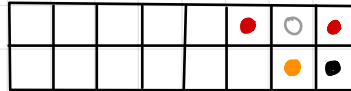

12v to 6v step down

OEM 16 pin reverse camera wiring harness

No idea what those wire colors mean

RCA male

Headunit Diagram