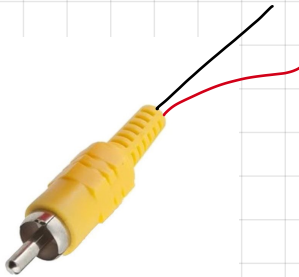

12v to 6v step down

OEM 16 pin reverse camera wiring harness

No idea what those wire colors mean

RCA male

Headunit Diagram