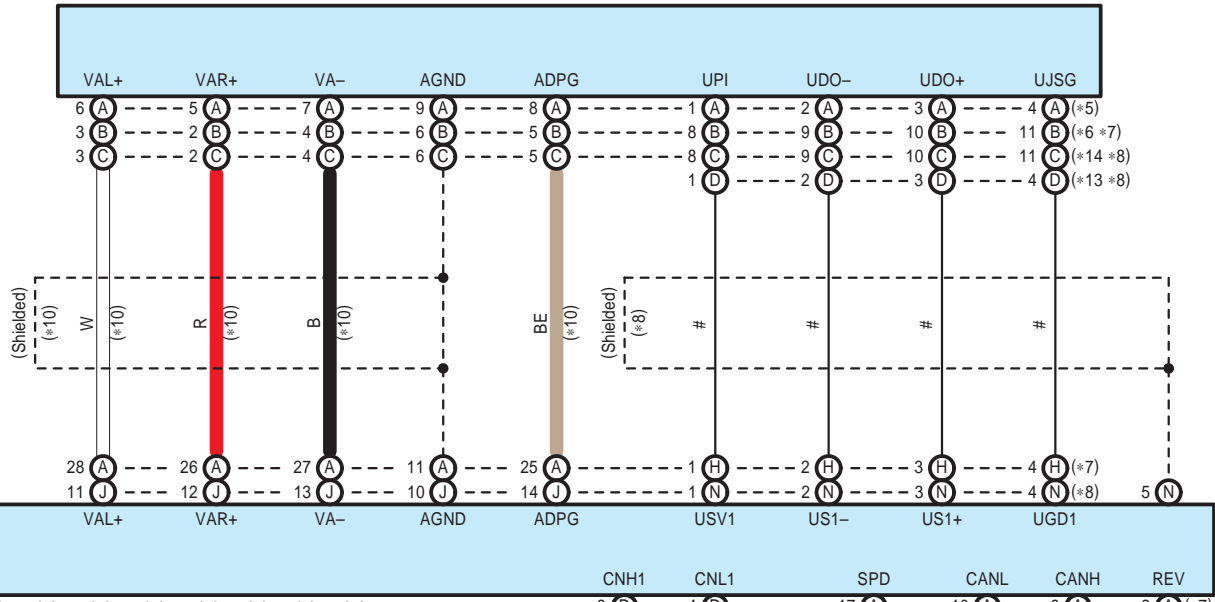

I40(A), I109(C), I116(B), I127(D)
No. 1 Stereo Jack Adapter Assembly

I33(A), I34(B), I35(C), I36(D), I95(H), o1(E), o3(F), o5(G)
Navigation Receiver Assembly
I105(J), I106(K), I107(L), I108(M), I122(N), I123(O)
Radio & Display Receiver Assembly