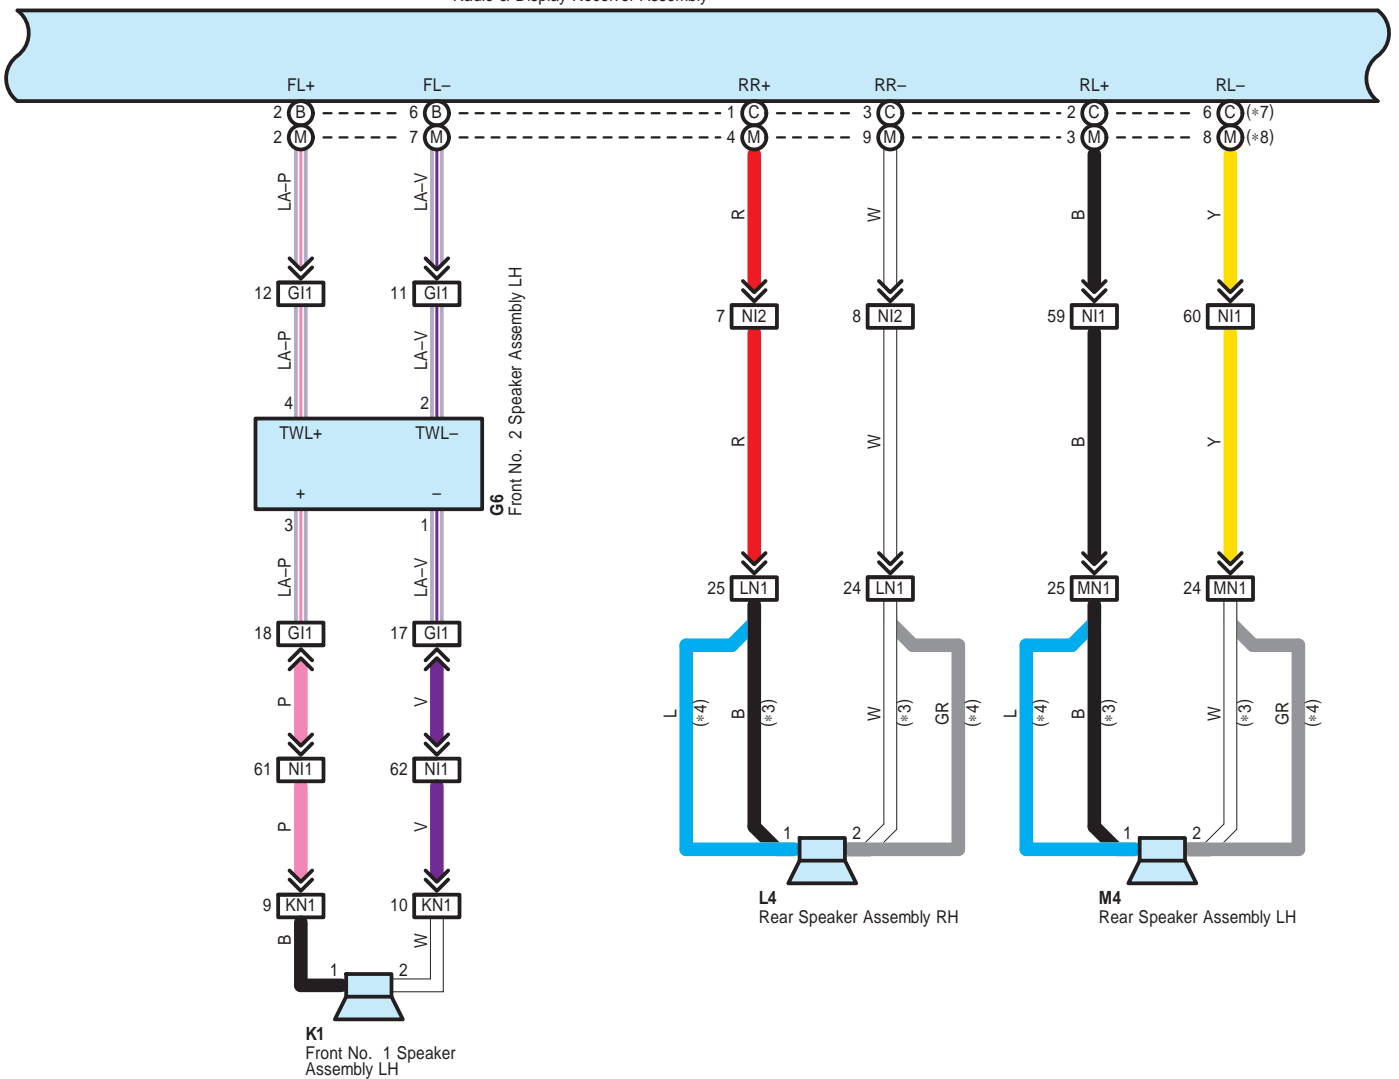

I33(A), I34(B), I35(C), I36(D), I95(H), o1(E), o3(F), o5(G)
Navigation Receiver Assembly
I105(J), I106(K), I107(L), I108(M), I122(N), I123(O)
Radio & Display Receiver Assembly