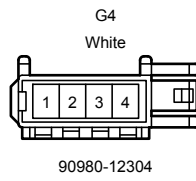

Audio System (Built-in Type Amplifier), Navigation System (Built-in Type Amplifier), Rear View Monitor System (Built-in Type Amplifier)