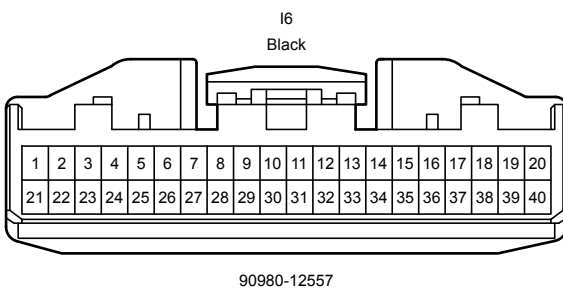

Audio System (Built-in Type Amplifier), Navigation System (Built-in Type Amplifier), Rear View Monitor System (Built-in Type Amplifier)