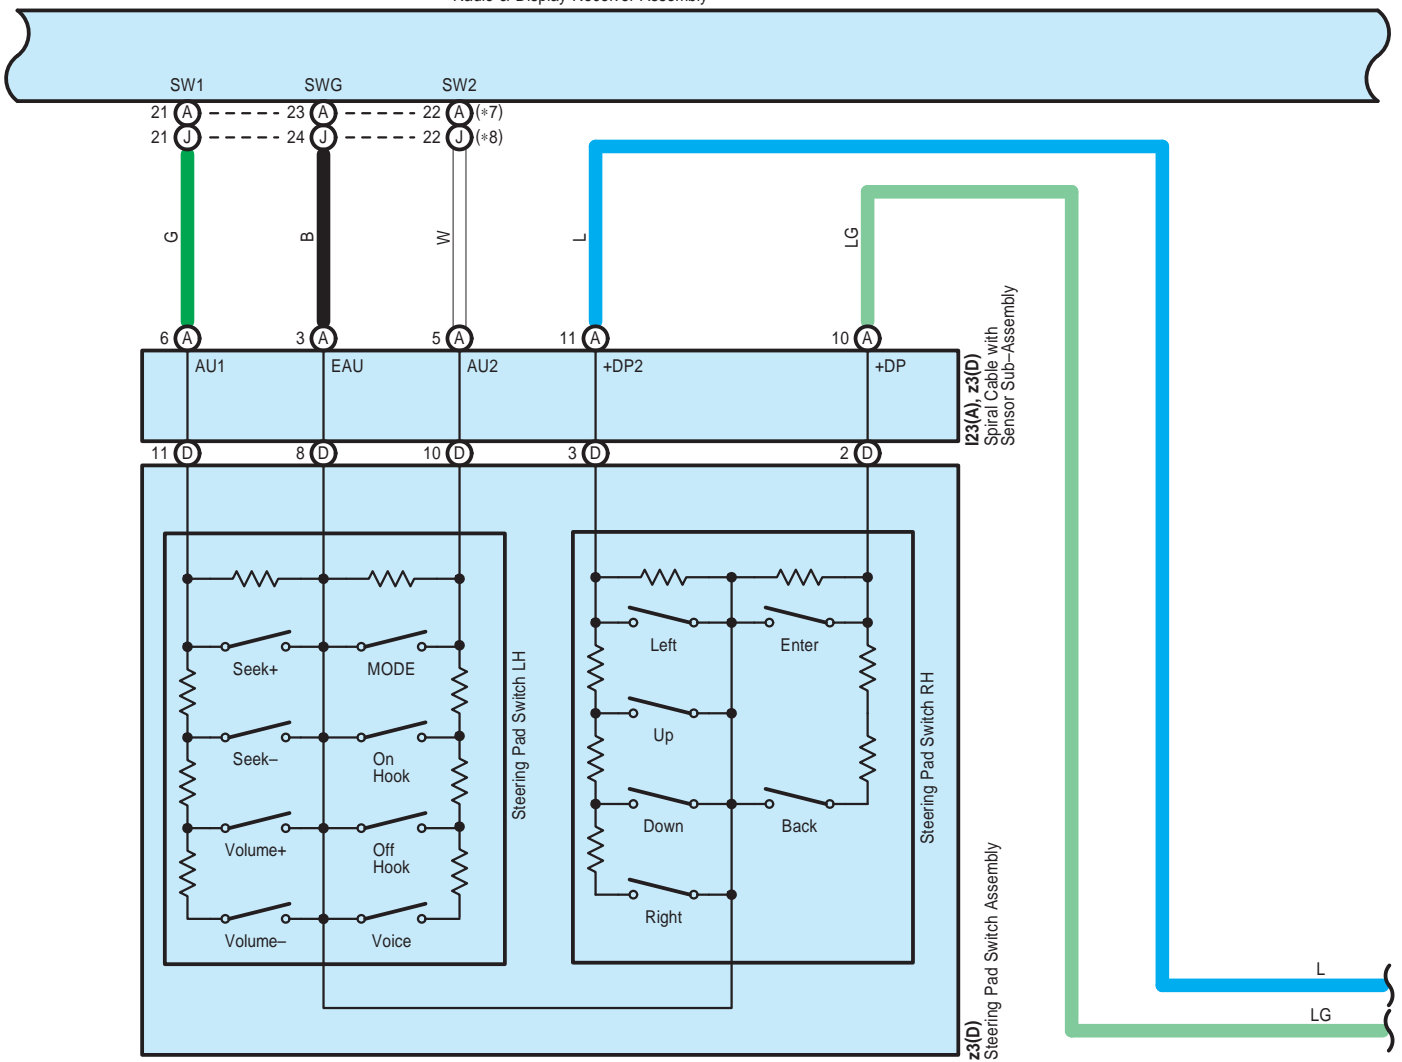

I33(A), I34(B), I35(C), I36(D), I95(H), o1(E), o3(F), o5(G)
Navigation Receiver Assembly
I105(J), I106(K), I107(L), I108(M), I122(N), I123(O)
Radio & Display Receiver Assembly