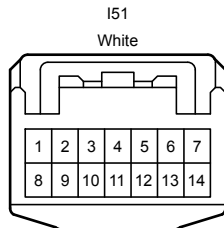

90980-12370