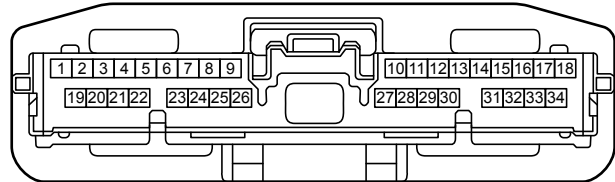

90980-12D40

I122
Gray

90980-12C94

I123
Blue

90980-12C80

I125
White

90980-12E35

Audio System (Built-in Type Amplifier), Navigation System (Built-in Type Amplifier), Rear View Monitor System (Built-in Type Amplifier)