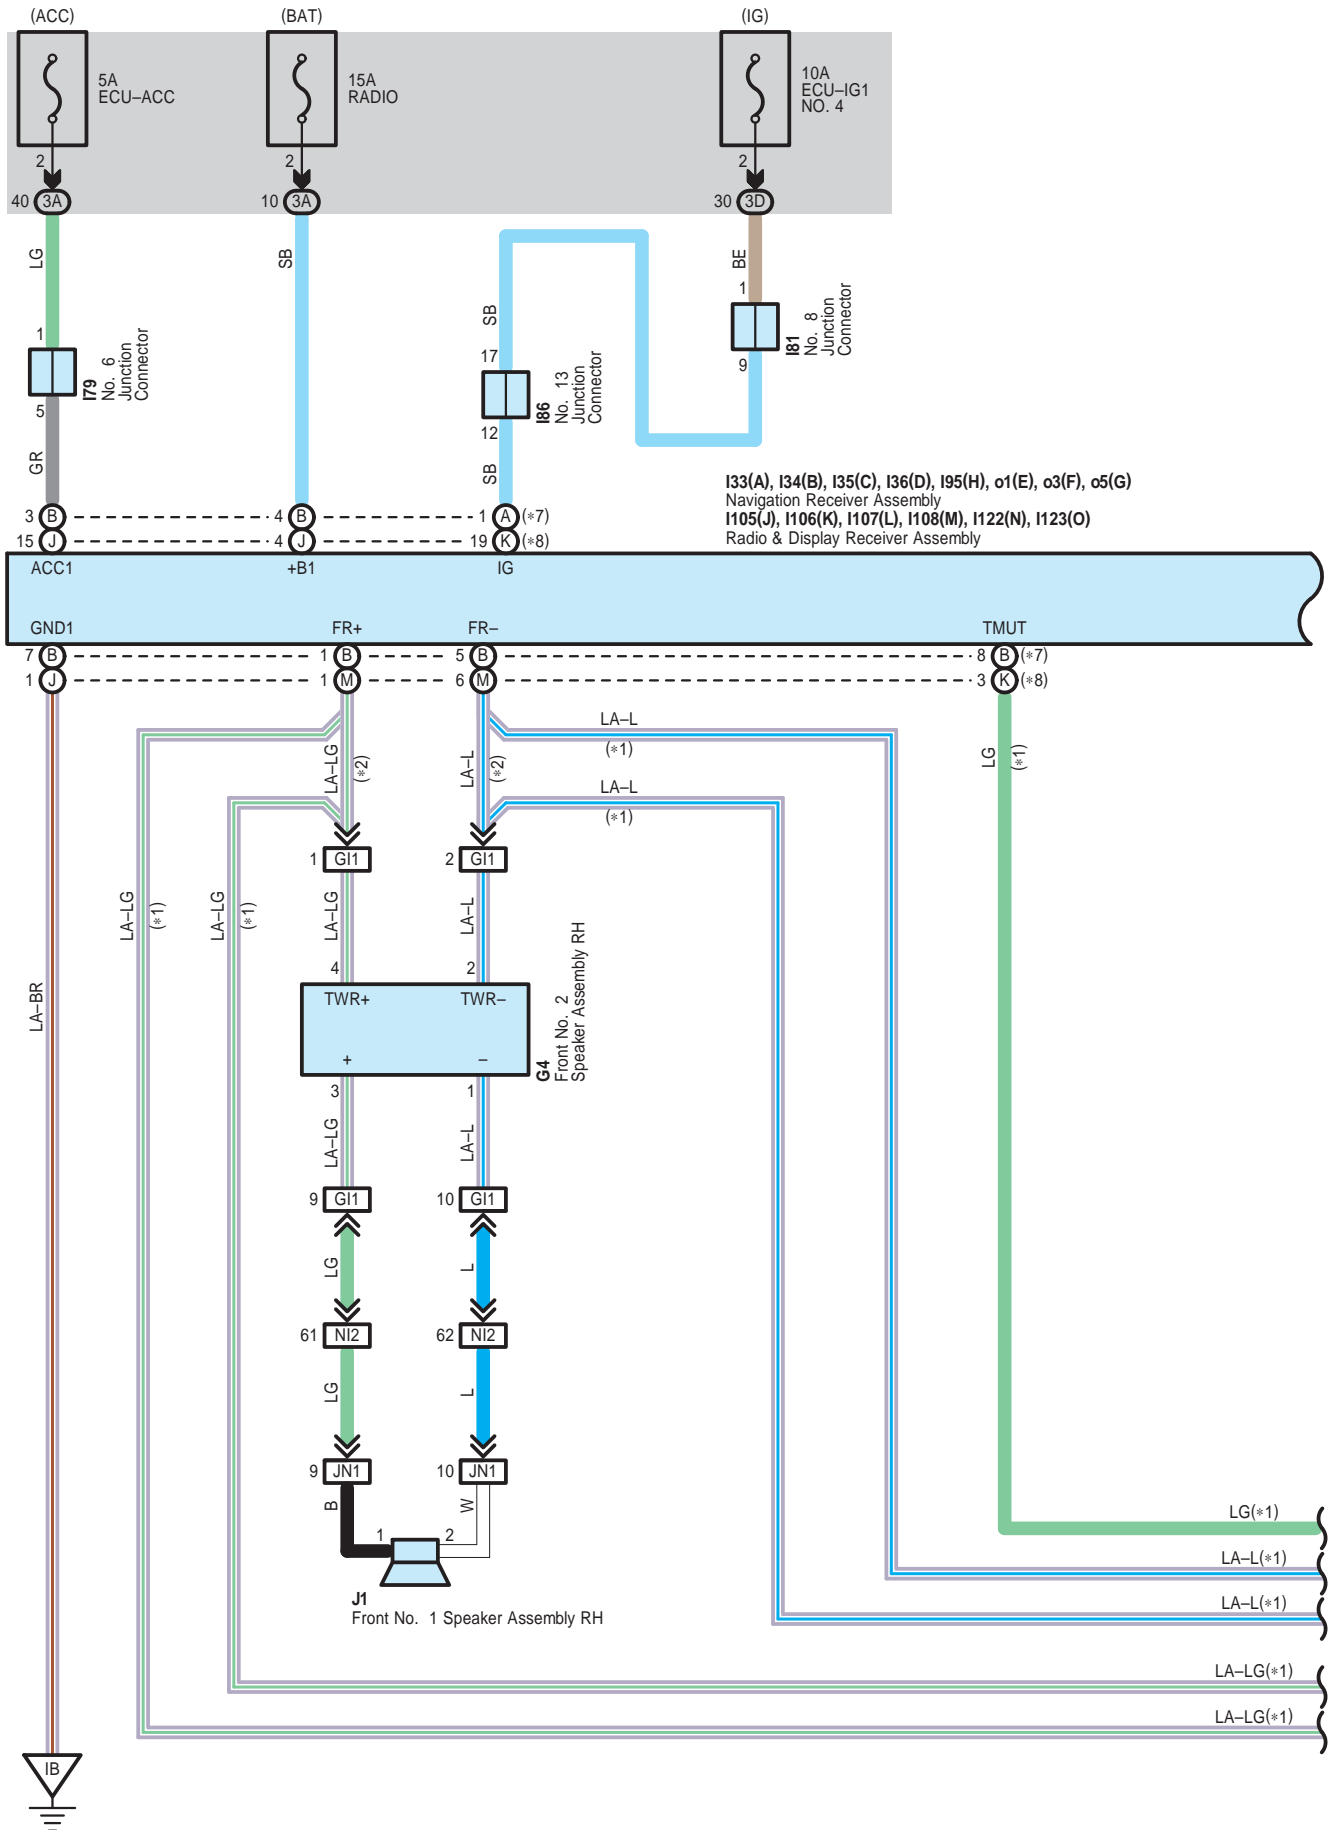

Audio System (Built-in Type Amplifier), Navigation System (Built-in Type Amplifier), Rear View Monitor System (Built-in Type Amplifier)