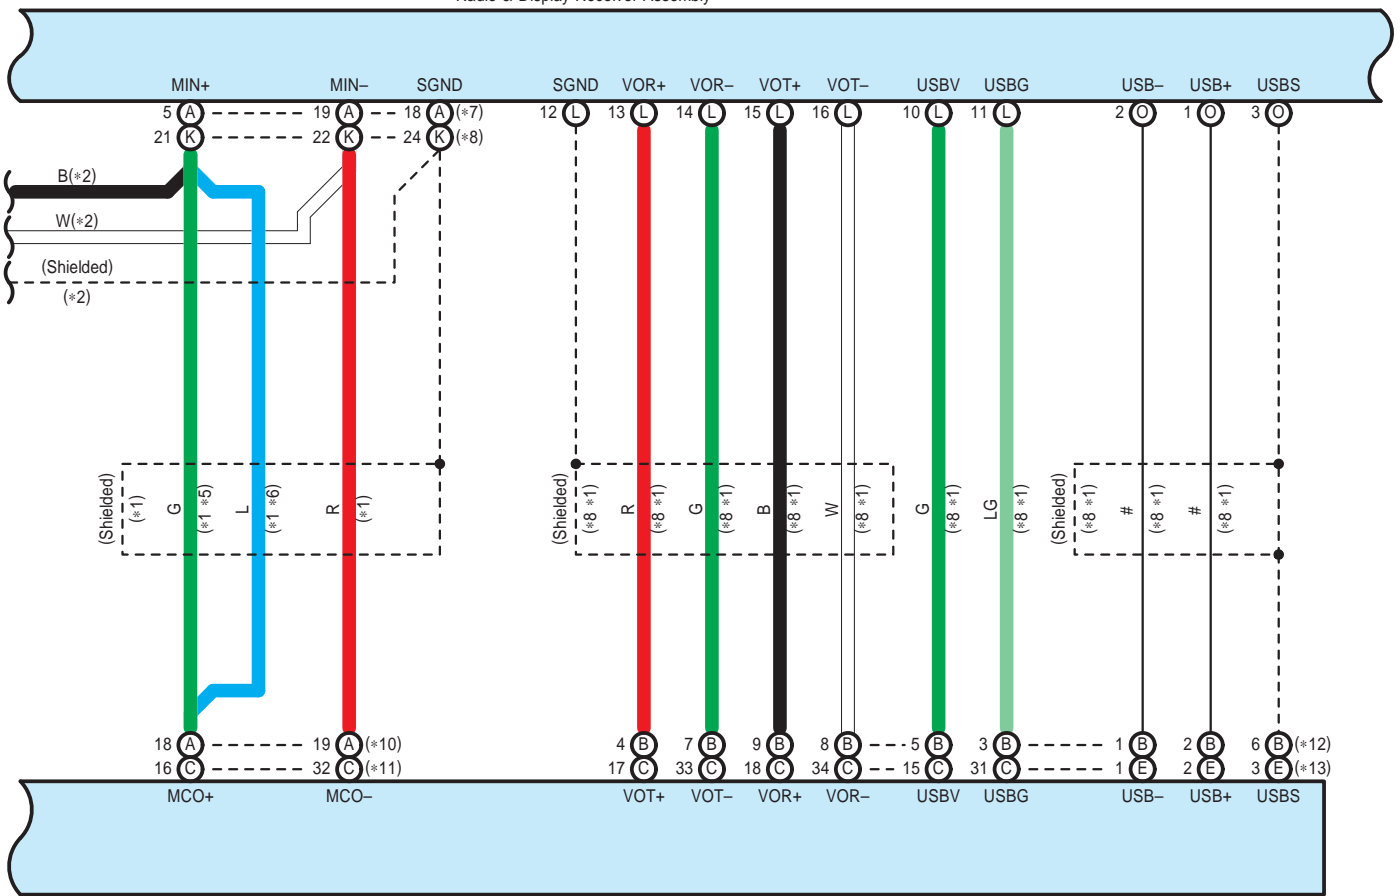

Audio System (Built-in Type Amplifier), Navigation System (Built-in Type Amplifier), Rear View Monitor System (Built-in Type Amplifier)

- 1 : w/ Safety Connect
- 2 : w/o Safety Connect
- 3 : Before Dec. 2018 Production
- 4 : From Dec. 2018 Production
- 5 : Before May 2019 Production
- 6 : From May 2019 Production
- 7 : Navigation Receiver Type
- 8 : Radio & Display Receiver Type
- 10 : Before Jul. 2020 Production,
  From Jul. 2020 Production *7
- 11 : From Jul. 2020 Production *8
- 12 : Before Jul. 2020 Production
- 13 : From Jul. 2020 Production

: There is no wire color information.

I33(A), I34(B), I35(C), I36(D), I95(H), o1(E), o3(F), o5(G)
Navigation Receiver Assembly
I105(J), I106(K), I107(L), I108(M), I122(N), I123(O)
Radio & Display Receiver Assembly

I38(A), I110(B), I125(C), I126(D), I128(E)
Telematics Transceiver