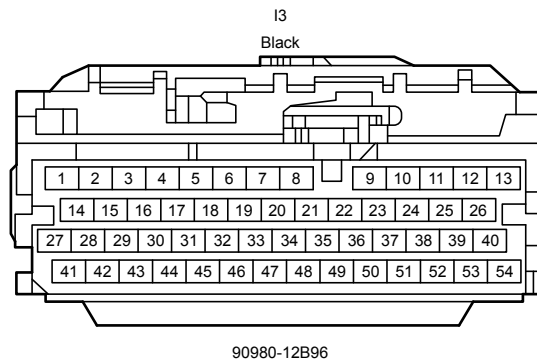

Audio System (Built-in Type Amplifier), Navigation System (Built-in Type Amplifier), Rear View Monitor System (Built-in Type Amplifier)