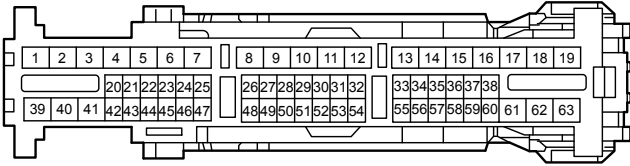

A11

Gray

90980-12B20