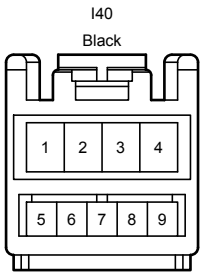

90980-12849