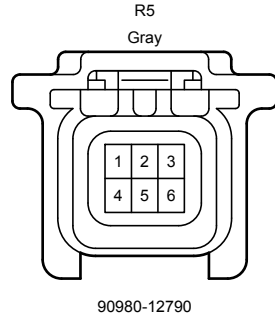

90980-12D40

I122
Gray

90980-12C94

I123
Blue

90980-12C80

I125
White

90980-12E35

Audio System (Built-in Type Amplifier), Navigation System (Built-in Type Amplifier), Rear View Monitor System (Built-in Type Amplifier)