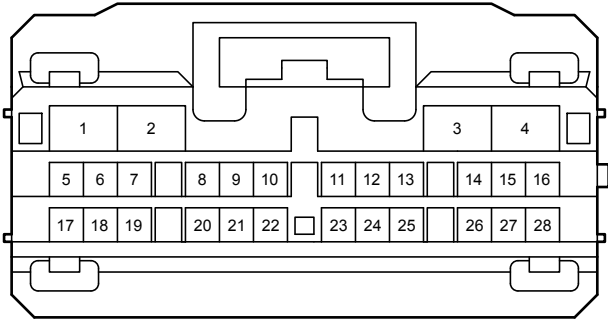

Audio System (Built-in Type Amplifier), Navigation System (Built-in Type Amplifier), Rear View Monitor System (Built-in Type Amplifier)

I105
Gray

82824-52380

I106
White

90980-12761

I107
Black

90980-12760

I108
Black