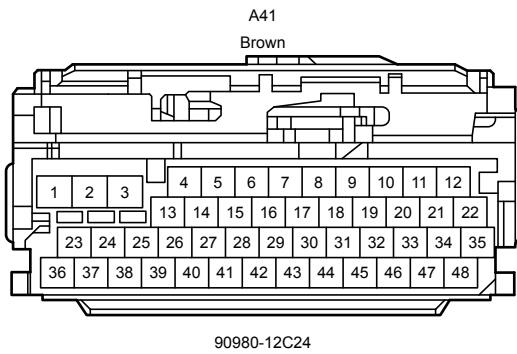

Audio System (Built-in Type Amplifier), Navigation System (Built-in Type Amplifier), Rear View Monitor System (Built-in Type Amplifier)