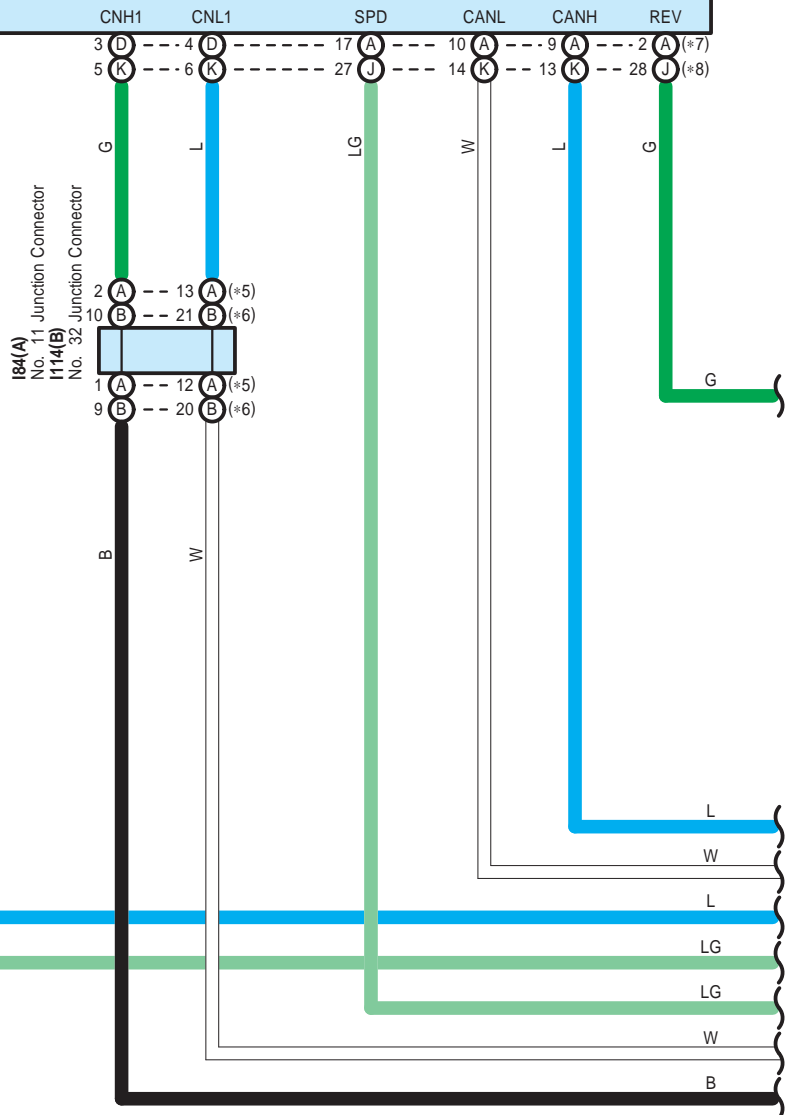

- 5 : Before May 2019 Production
- 6 : From May 2019 Production
- 7 : Navigation Receiver Type
- 8 : Radio & Display Receiver Type
- 10 : Before Jul. 2020 Production,
  From Jul. 2020 Production *7
- 13 : From Jul. 2020 Production
- 14 : From May 2019 Production
  until Jul. 2020 Production

: There is no wire color information.