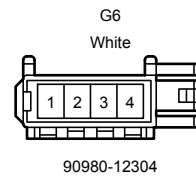

Audio System (Built-in Type Amplifier), Navigation System (Built-in Type Amplifier), Rear View Monitor System (Built-in Type Amplifier)