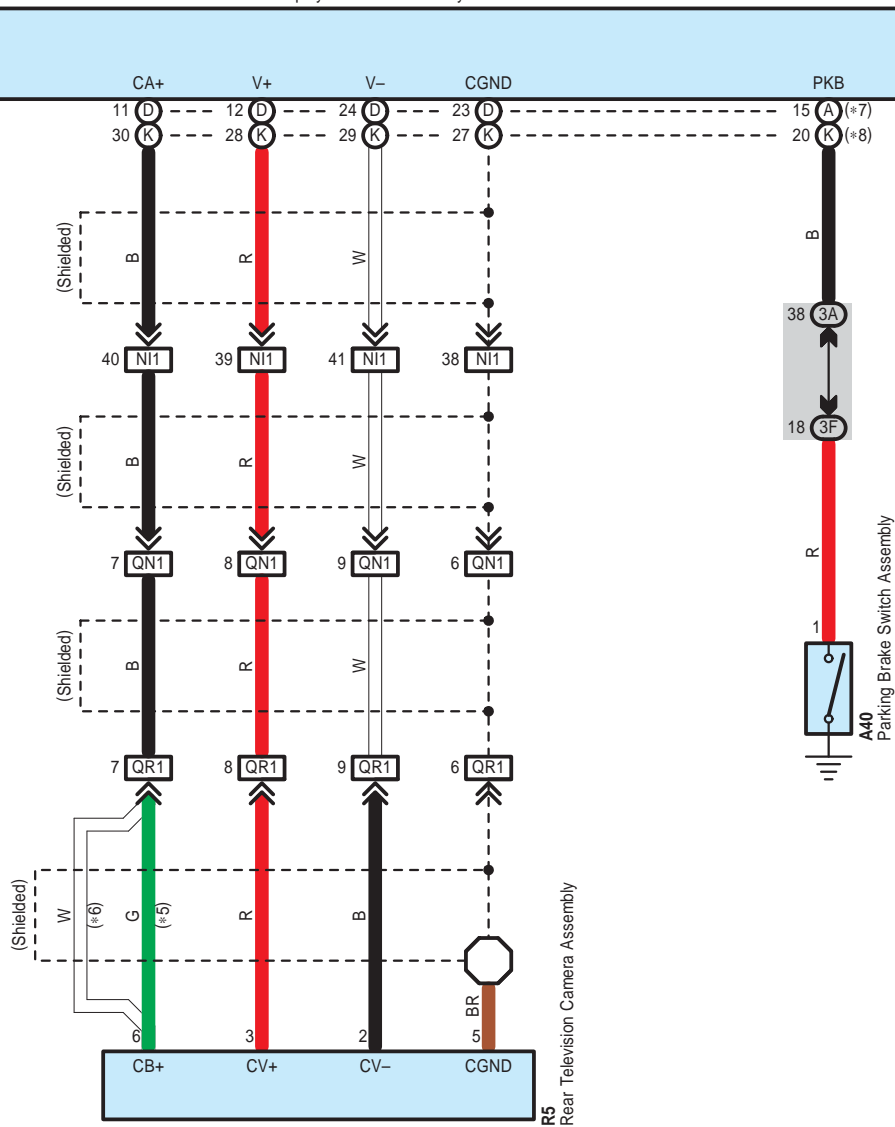

- 5 : Before May 2019 Production
- 6 : From May 2019 Production
- 7 : Navigation Receiver Type
- 8 : Radio & Display Receiver Type
- 9 : w/ Stereo Component Tuner Assembly

I33(A), I34(B), I35(C), I36(D), I95(H), o1(E), o3(F), o5(G)
Navigation Receiver Assembly
I105(J), I106(K), I107(L), I108(M), I122(N), I123(O)
Radio & Display Receiver Assembly