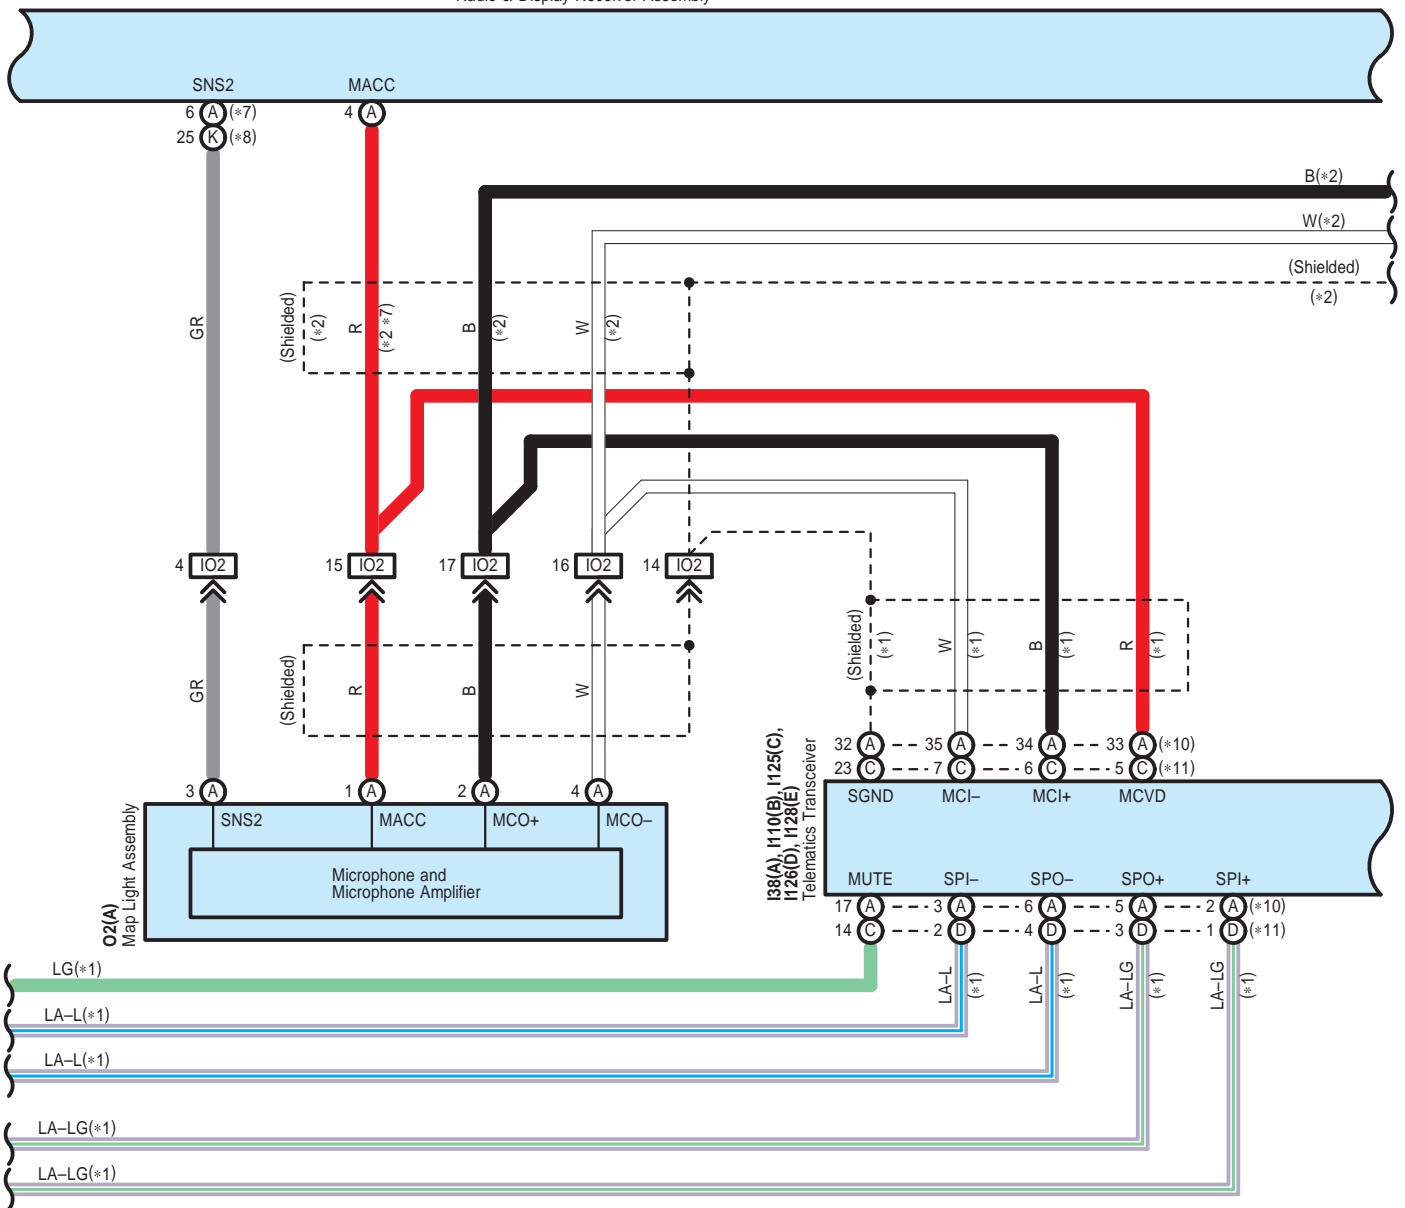

Audio System (Built-in Type Amplifier), Navigation System (Built-in Type Amplifier), Rear View Monitor System (Built-in Type Amplifier)

- 1 : w/ Safety Connect
- 2 : w/o Safety Connect
- 7 : Navigation Receiver Type
- 8 : Radio & Display Receiver Type
- *10 : Before Jul. 2020 Production,
  From Jul. 2020 Production *7
- *11 : From Jul. 2020 Production *8

I33(A), I34(B), I35(C), I36(D), I95(H), o1(E), o3(F), o5(G)
Navigation Receiver Assembly
I105(J), I106(K), I107(L), I108(M), I122(N), I123(O)
Radio & Display Receiver Assembly