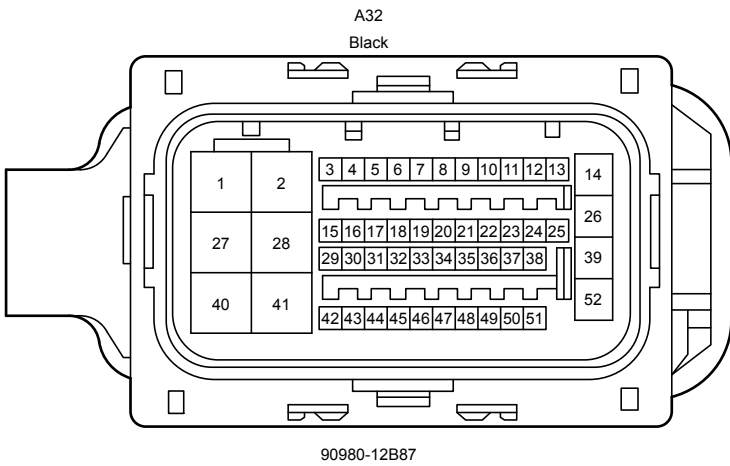

Audio System (Built-in Type Amplifier), Navigation System (Built-in Type Amplifier), Rear View Monitor System (Built-in Type Amplifier)