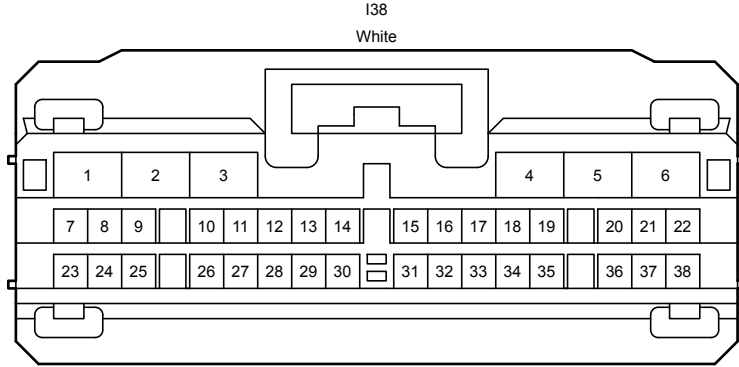

90980-12817