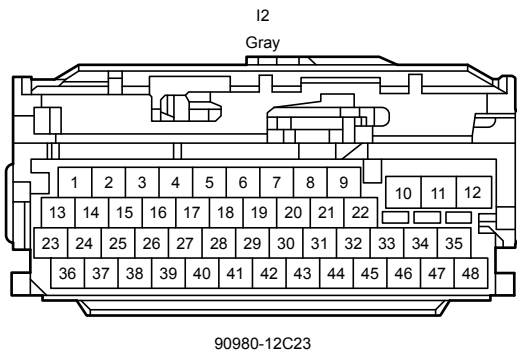

Audio System (Built-in Type Amplifier), Navigation System (Built-in Type Amplifier), Rear View Monitor System (Built-in Type Amplifier)