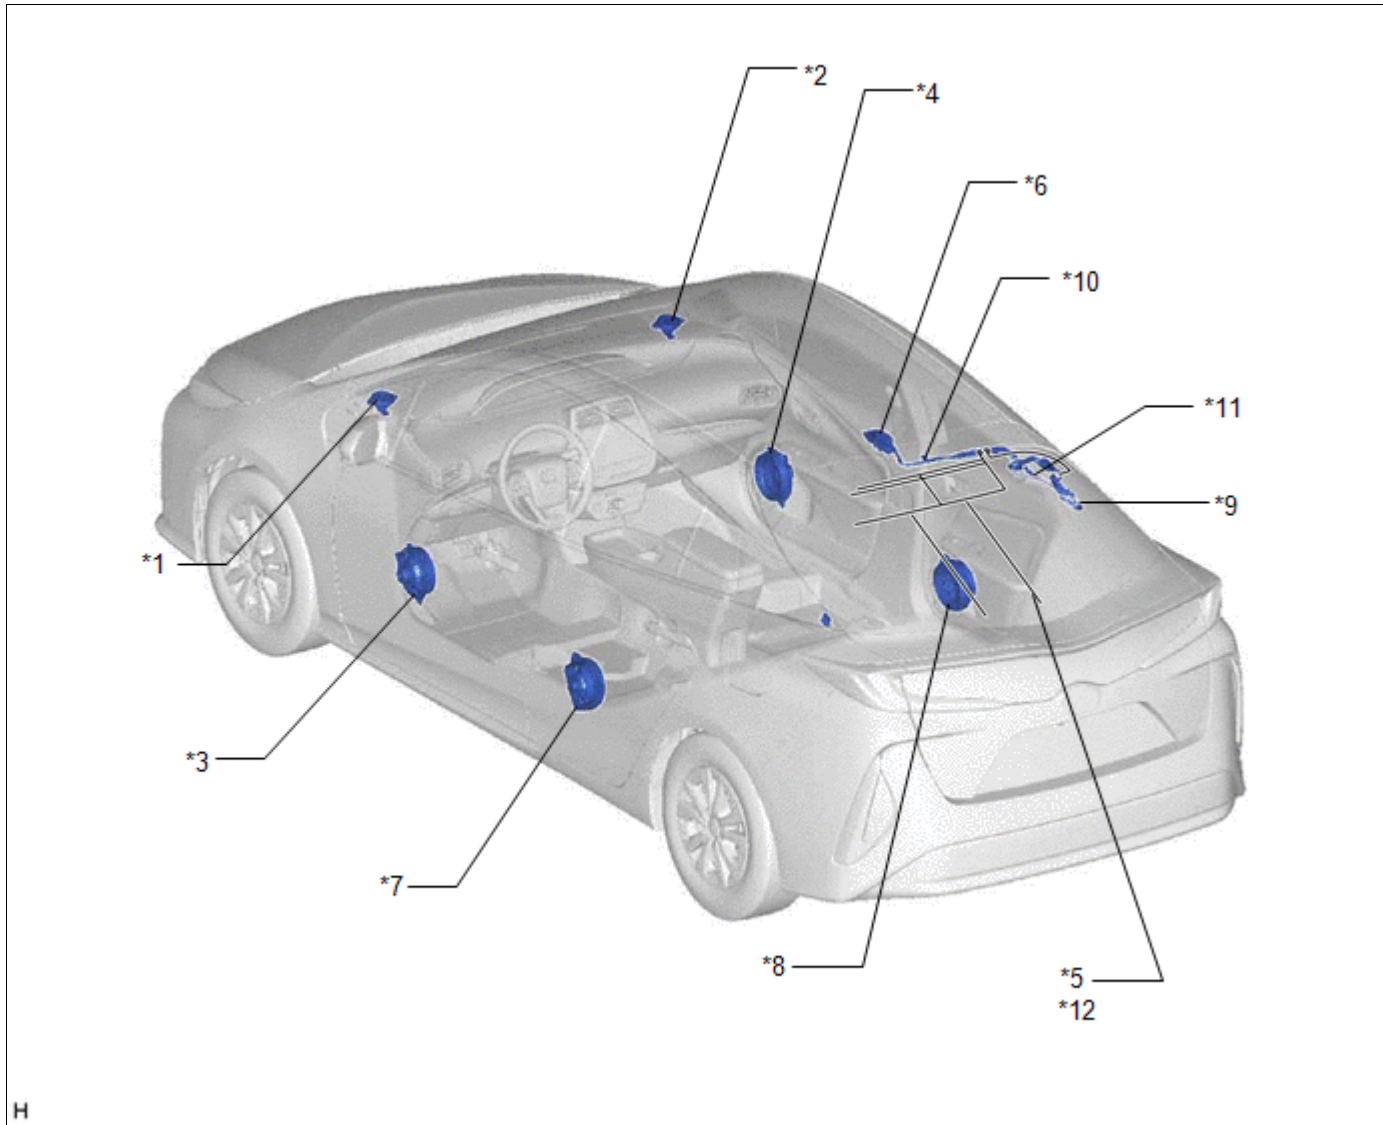

ILLUSTRATION

*1	FRONT NO. 2 SPEAKER ASSEMBLY LH	*2	FRONT NO. 2 SPEAKER ASSEMBLY RH
*3	FRONT NO. 1 SPEAKER ASSEMBLY LH	*4	FRONT NO. 1 SPEAKER ASSEMBLY RH
*5	WINDOW GLASS ANTENNA WIRE	*6	ROOF ANTENNA ASSEMBLY - FM Main - AM - SiriusXM (w/ SXM Function)
*7	REAR SPEAKER ASSEMBLY LH	*8	REAR SPEAKER ASSEMBLY RH
*9	NO. 1 AMPLIFIER ANTENNA ASSEMBLY	*10	NO. 3 ANTENNA CORD SUB-ASSEMBLY
*11	NO. 4 ANTENNA CORD SUB-ASSEMBLY	*12	- FM Sub