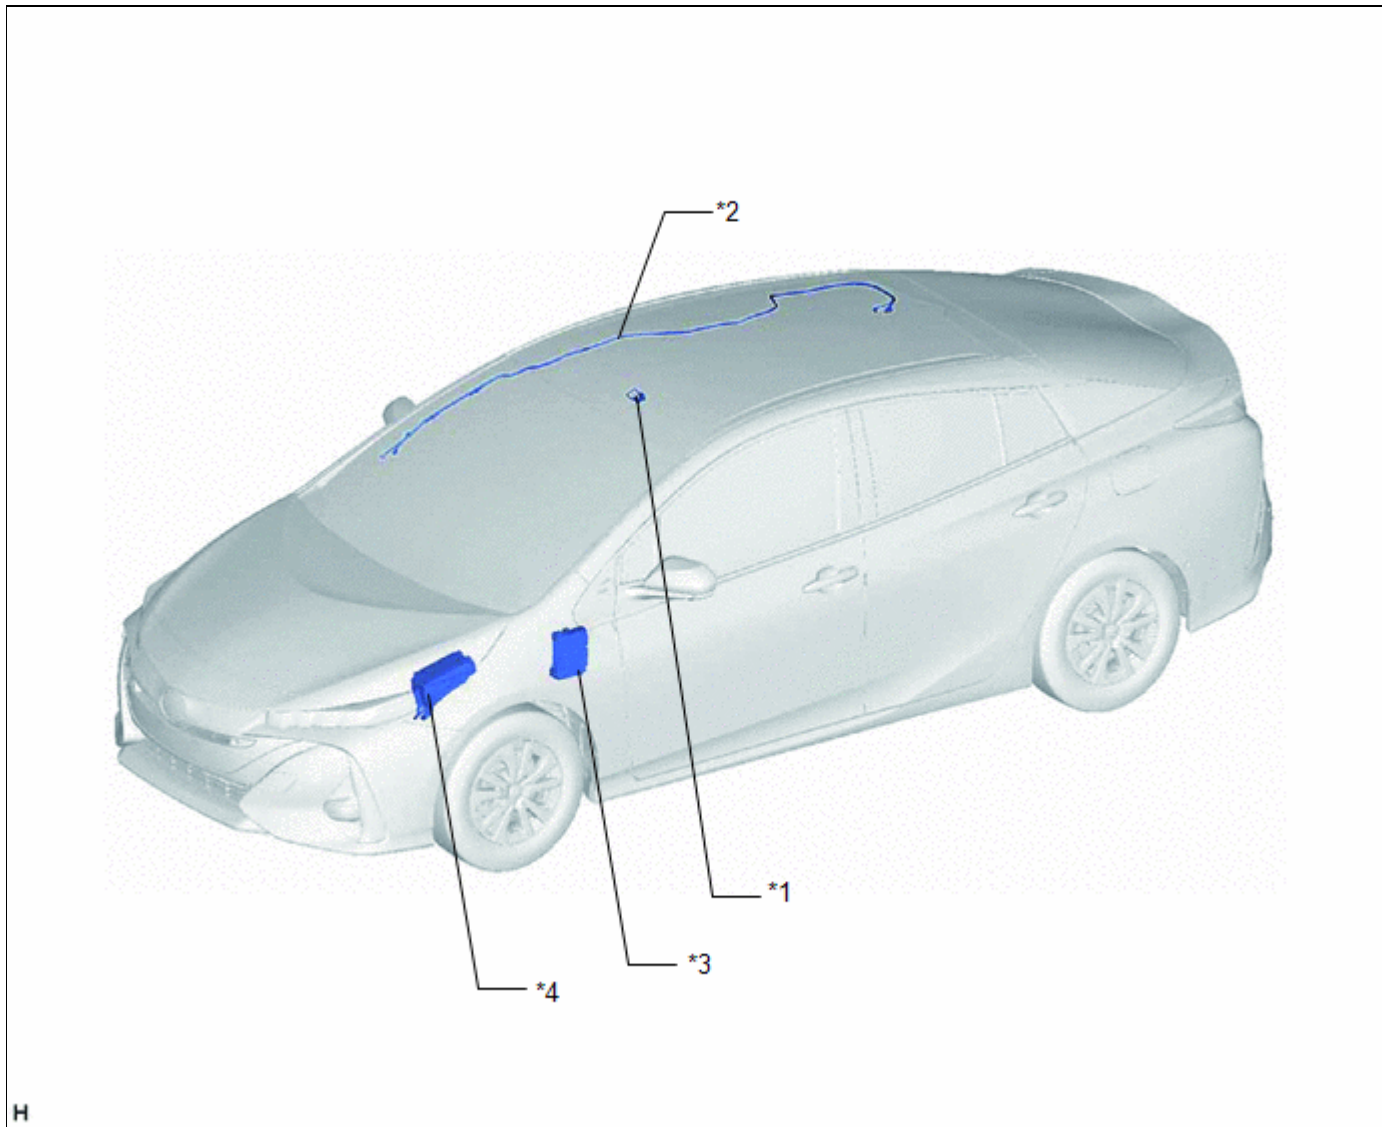

PARTS LOCATION

ILLUSTRATION

H

*1	TELEPHONE MICROPHONE ASSEMBLY	*2	NO. 2 ANTENNA CORD SUB-ASSEMBLY
*3	INSTRUMENT PANEL JUNCTION BLOCK ASSEMBLY - ECU-ACC FUSE - ECU-IG1 NO. 4 FUSE - PANEL FUSE - ECU-DCC NO. 2 FUSE - RADIO FUSE - METER-IG2 FUSE	*4	NO. 1 ENGINE ROOM RELAY BLOCK AND NO. 1 JUNCTION BLOCK ASSEMBLY - DCM/MAYDAY FUSE

- ECU-IG2 NO. 3 FUSE

ILLUSTRATION

H

*1	NAVIGATION ANTENNA ASSEMBLY	*2	SPIRAL CABLE WITH SENSOR SUB-ASSEMBLY
*3	STEERING PAD SWITCH ASSEMBLY	*4	ANTENNA CORD SUB-ASSEMBLY (for Radio Antenna)
*5	NO. 1 STEREO JACK ADAPTER ASSEMBLY	*6	PARKING BRAKE SWITCH ASSEMBLY
*7	COMBINATION METER ASSEMBLY - METER CIRCUIT PLATE	*8	RADIO AND DISPLAY RECEIVER ASSEMBLY
*9	DCM (TELEMATICS TRANSCEIVER)	*10	ANTENNA CORD SUB-ASSEMBLY (for Navigation Antenna)
*11	DLC3	*12	- GPS