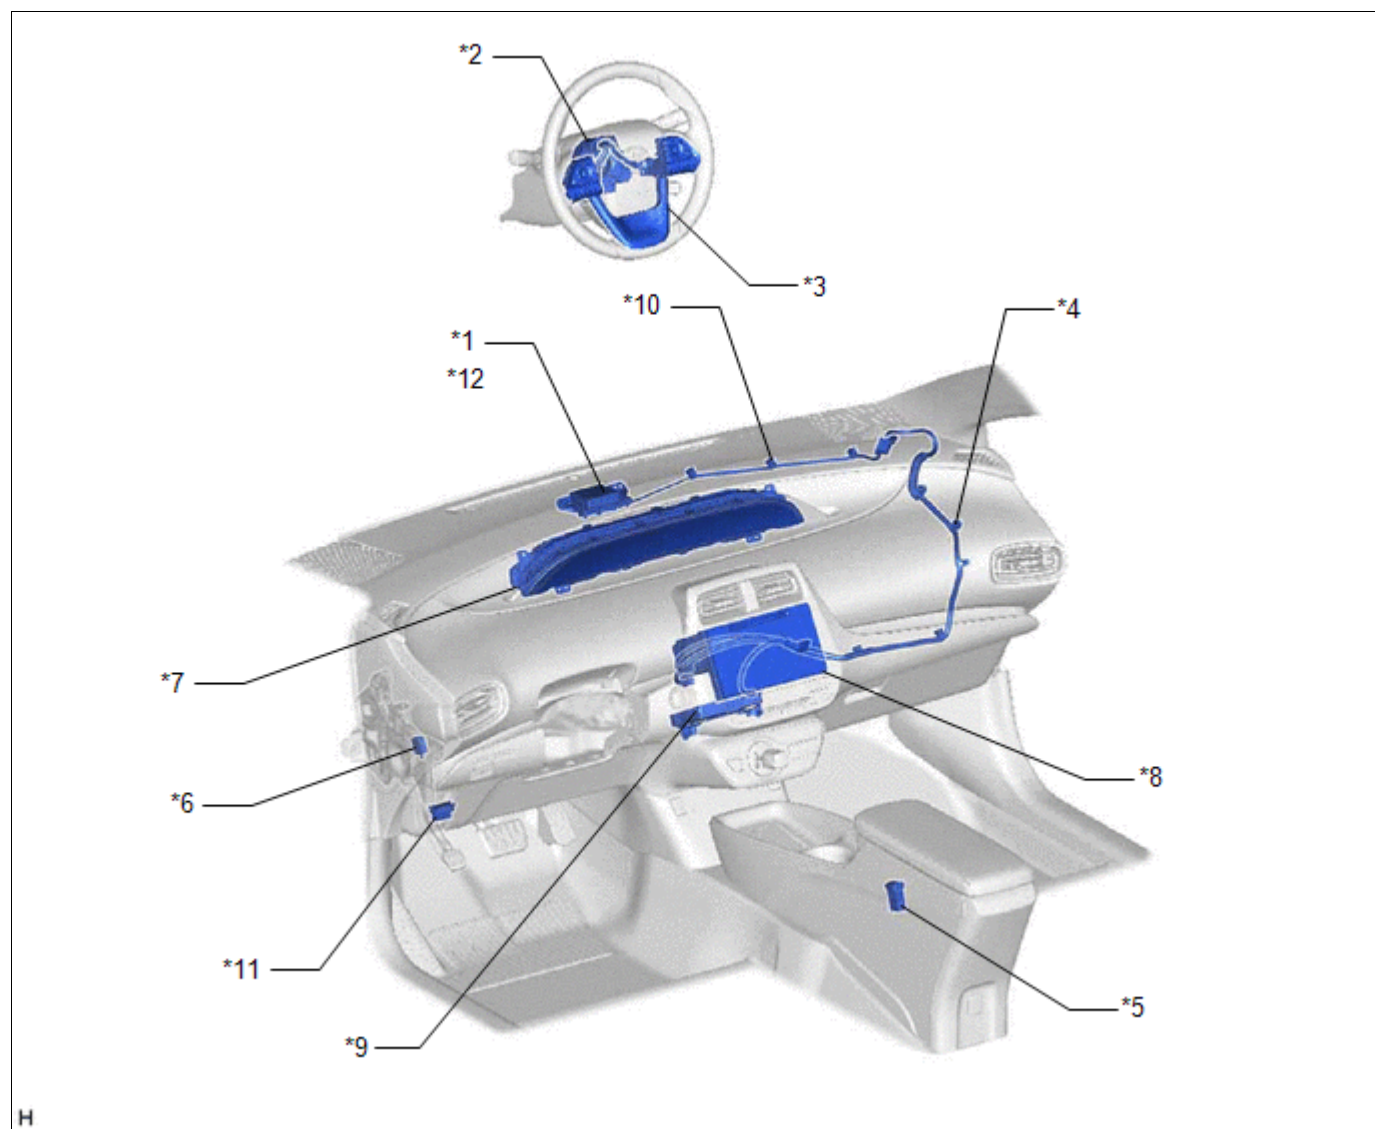

PARTS LOCATION

ILLUSTRATION

H

*1	TELEPHONE MICROPHONE ASSEMBLY	*2	NO. 2 ANTENNA CORD SUB-ASSEMBLY
*3	INSTRUMENT PANEL JUNCTION BLOCK ASSEMBLY - ECU-ACC FUSE - ECU-IG1 NO. 4 FUSE - PANEL FUSE - ECU-DCC NO. 2 FUSE - RADIO FUSE - METER-IG2 FUSE	*4	NO. 1 ENGINE ROOM RELAY BLOCK AND NO. 1 JUNCTION BLOCK ASSEMBLY - DCM/MAYDAY FUSE

- ECU-IG2 NO. 3 FUSE

ILLUSTRATION

H

*1	NAVIGATION ANTENNA ASSEMBLY	*2	SPIRAL CABLE WITH SENSOR SUB-ASSEMBLY
*3	STEERING PAD SWITCH ASSEMBLY	*4	ANTENNA CORD SUB-ASSEMBLY (for Radio Antenna)
*5	NO. 1 STEREO JACK ADAPTER ASSEMBLY	*6	PARKING BRAKE SWITCH ASSEMBLY
*7	COMBINATION METER ASSEMBLY - METER CIRCUIT PLATE	*8	RADIO AND DISPLAY RECEIVER ASSEMBLY
*9	DCM (TELEMATICS TRANSCEIVER)	*10	ANTENNA CORD SUB-ASSEMBLY (for Navigation Antenna)
*11	DLC3	*12	- GPS