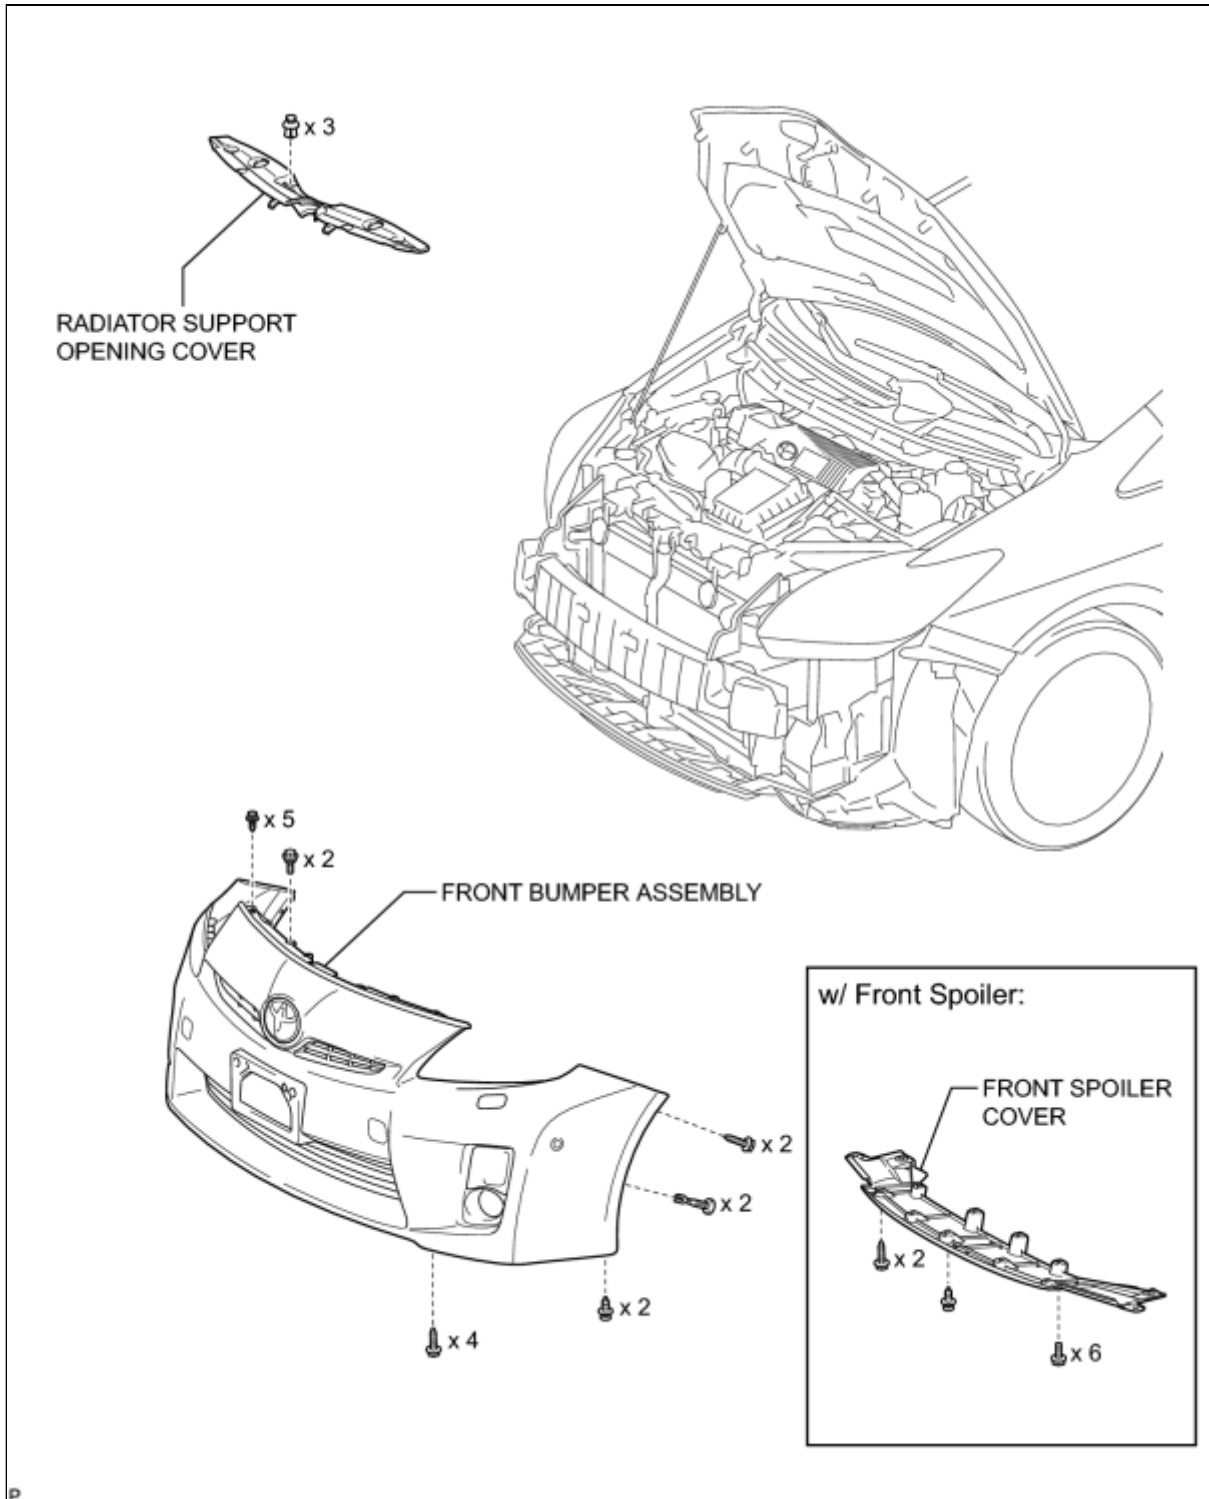

Last Modified: 5-3-2010

6.4 K

From: 200904

Model Year: 2010

Model: Prius

Doc ID: RM0000035K100DX

Title: HEATING / AIR CONDITIONING: AMBIENT TEMPERATURE SENSOR: COMPONENTS (2010 Prius)

COMPONENTS

ILLUSTRATION