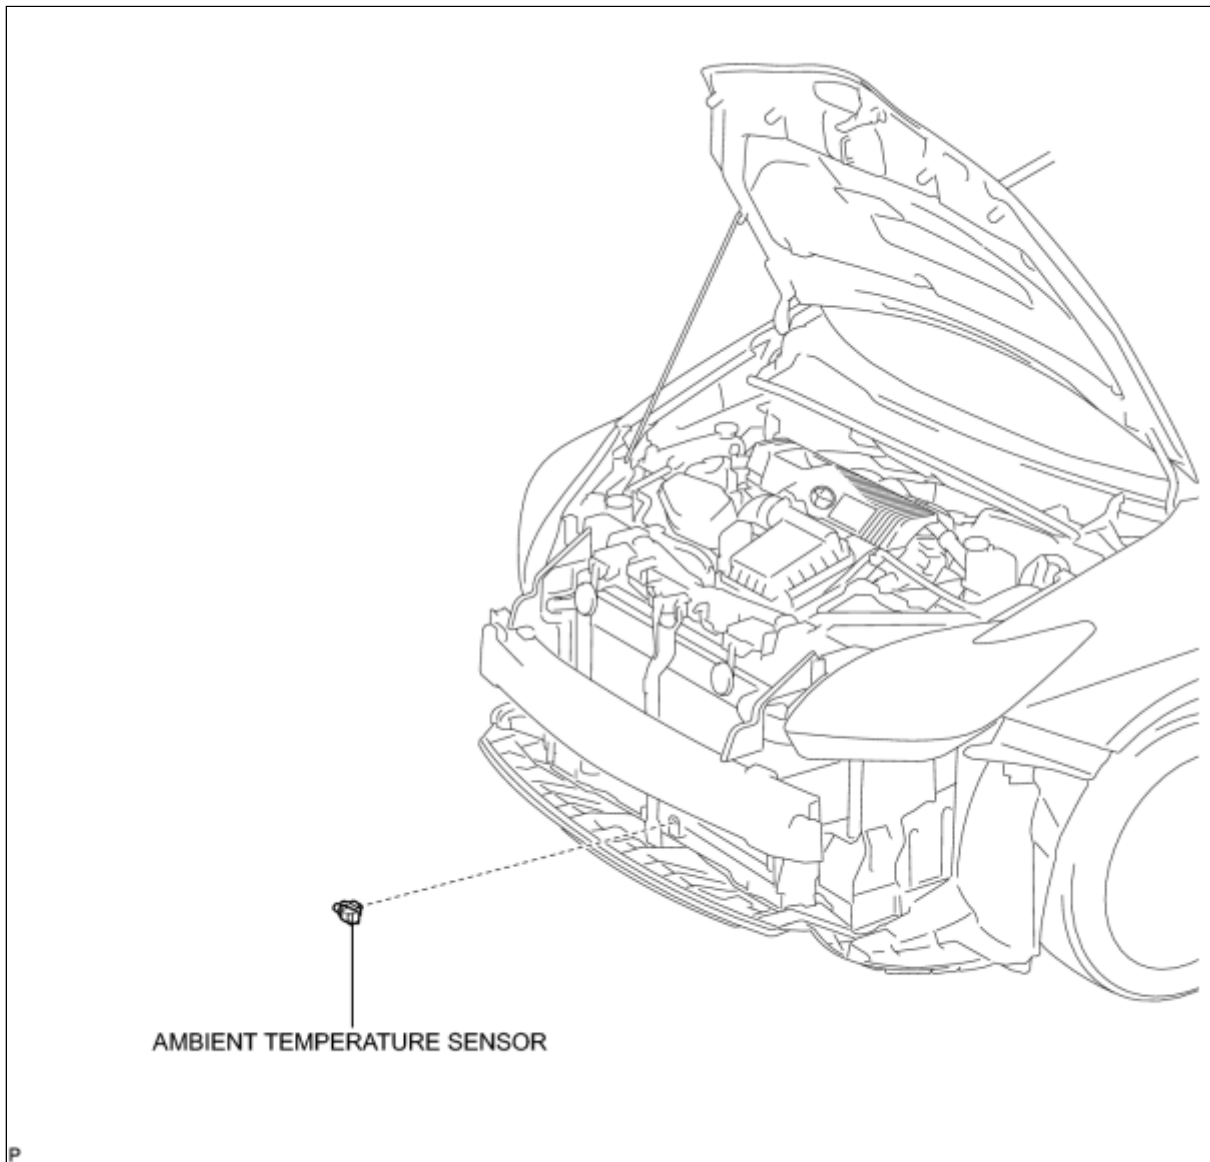

ILLUSTRATION

P