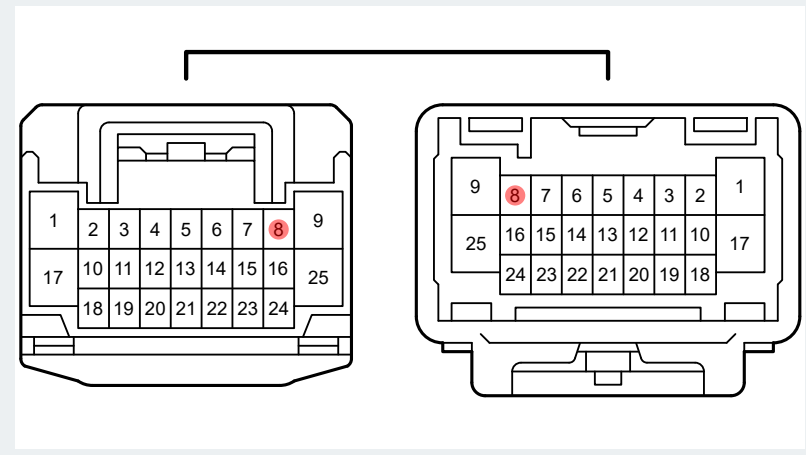

Print

Name	No. 2 Floor Wire and Floor Wire		
Code	SR1	Part Number	90980-12414/90980-12413
Spec		Color	White

[+] Wire Harness Repair

Terminal No.	Wire color	Remarks
8	R	Colors differ due to being male/female (Refer to the circuit diagram link)
8	GR	Colors differ due to being male/female (Refer to the circuit diagram link)

- All terminals
 - Select terminal
- show

Location Body Wire and Wire
 System Back-Up Light