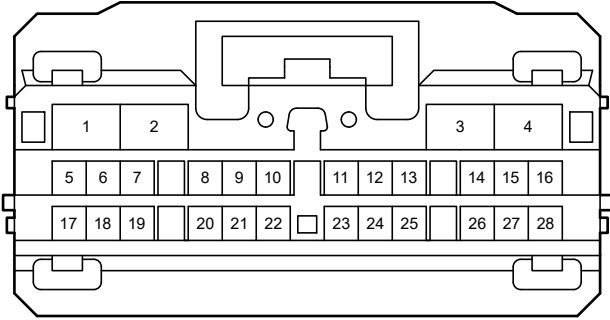

Position of Parts in Instrument Panel

Position of Parts in Instrument Panel

K101	Radio & Display Receiver Assembly
K103	Water Cooling Condenser Refrigerant Temperature Sensor
K104	Refrigerant Outlet Sensor
K105	No. 4 Global CAN Junction Connector
K106	No. 5 Global CAN Junction Connector
K107	No. 6 Global CAN Junction Connector
K108	No. 7 Global CAN Junction Connector
K110	No. 10 Global CAN Junction Connector
K111	No. 7 Junction Connector
K112	No. 8 Junction Connector
K113	No. 9 Junction Connector
K115	No. 10 Junction Connector
K116	No. 11 Junction Connector
K117	No. 12 Junction Connector
K118	No. 13 Junction Connector
K119	No. 14 Junction Connector
K124	Radio & Display Receiver Assembly
K125	Telematics Transceiver
K126	Radio & Display Receiver Assembly
K130	Parking Assist ECU
K131	Driver Monitor ECU Assembly
K132	Driver Monitor Camera
K133	No. 15 Junction Connector
K134	Stereo Jack Adapter Assembly
K137	No. 16 Junction Connector

Position of Parts in Instrument Panel

K101
White

90980-12908

K103
White

90980-12808

K104
White

90980-12937

K105
White