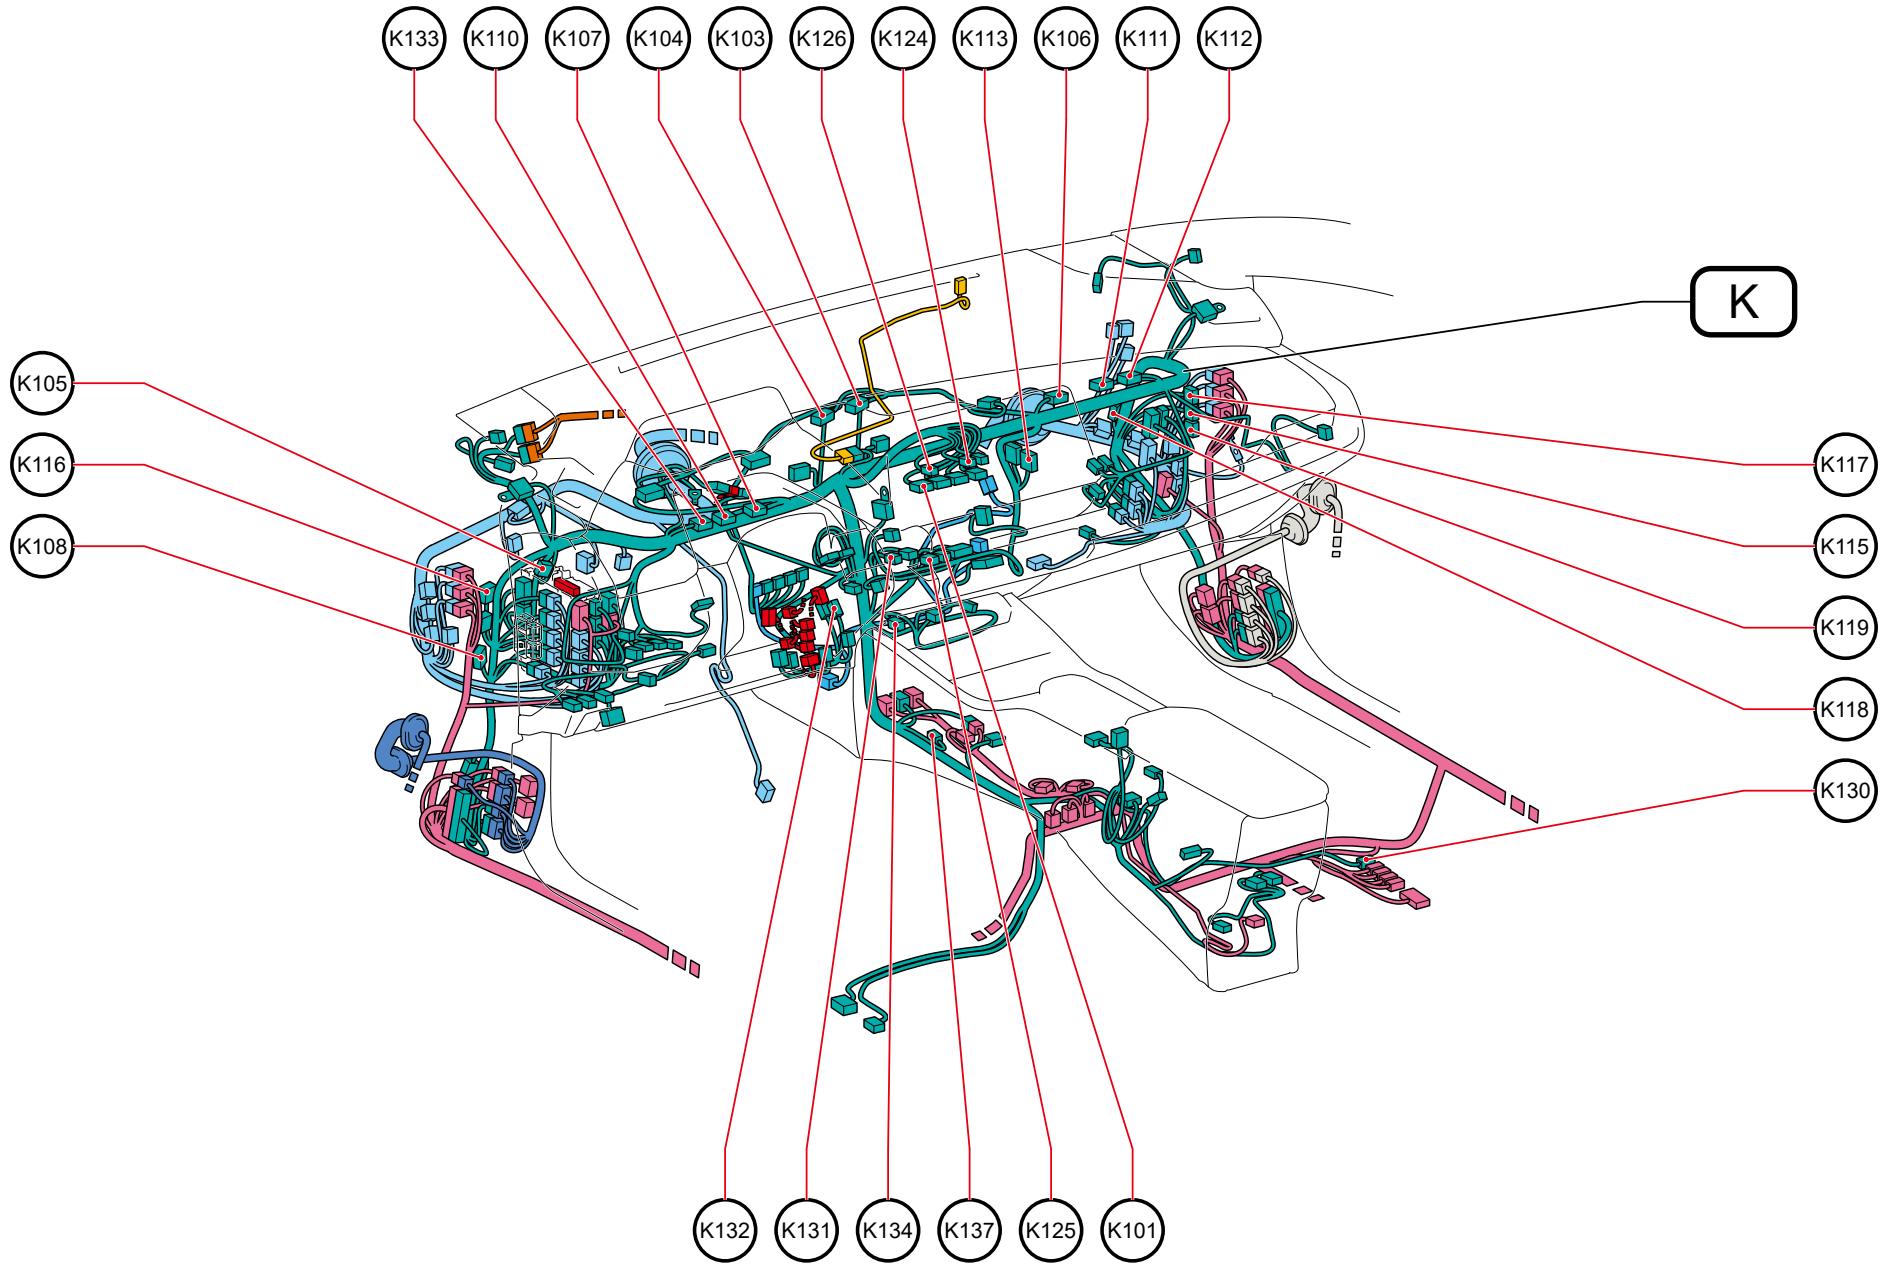

Position of Parts in Instrument Panel

Position of Parts in Instrument Panel

K101	Radio & Display Receiver Assembly
K103	Water Cooling Condenser Refrigerant Temperature Sensor
K104	Refrigerant Outlet Sensor
K105	No. 4 Global CAN Junction Connector
K106	No. 5 Global CAN Junction Connector
K107	No. 6 Global CAN Junction Connector
K108	No. 7 Global CAN Junction Connector
K110	No. 10 Global CAN Junction Connector
K111	No. 7 Junction Connector
K112	No. 8 Junction Connector
K113	No. 9 Junction Connector
K115	No. 10 Junction Connector
K116	No. 11 Junction Connector
K117	No. 12 Junction Connector
K118	No. 13 Junction Connector
K119	No. 14 Junction Connector
K124	Radio & Display Receiver Assembly
K125	Telematics Transceiver
K126	Radio & Display Receiver Assembly
K130	Parking Assist ECU
K131	Driver Monitor ECU Assembly
K132	Driver Monitor Camera
K133	No. 15 Junction Connector
K134	Stereo Jack Adapter Assembly
K137	No. 16 Junction Connector

Position of Parts in Instrument Panel

K101
White

90980-12908

K103
White

90980-12808

K104
White

90980-12937

K105
White

90980-12B54

K111
White

90980-12B54

Position of Parts in Instrument Panel

Position of Parts in Instrument Panel

K133
White

90980-12B54

K134
Black

90980-12G23

K137
White

90980-12B54