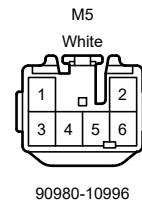

(Headlight, Front Turn Signal Light, Headlight Leveling Motor, Clearance Light, DRL)

(Headlight, Front Turn Signal Light, Headlight Leveling Motor, Clearance Light, DRL)

Automatic High Beam System, Automatic Light Control, Door Lock Control, Headlight, Interior Light, Light Auto Turn Off System, Light Reminder, Remote Control Mirror, Seat Belt Warning, Theft Deterrent