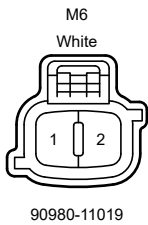

(Headlight, Front Turn Signal Light, Headlight Leveling Motor, Clearance Light, DRL)

(Headlight, Front Turn Signal Light, Headlight Leveling Motor, Clearance Light, DRL)

Automatic High Beam System, Automatic Light Control, Door Lock Control, Headlight, Interior Light, Light Auto Turn Off System, Light Reminder, Remote Control Mirror, Seat Belt Warning, Theft Deterrent