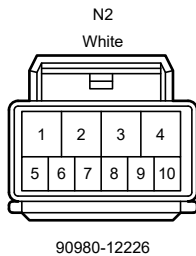

(Headlight, Front Turn Signal Light, Headlight Leveling Motor, Clearance Light, DRL)

(Headlight, Front Turn Signal Light, Headlight Leveling Motor, Clearance Light, DRL)

Automatic High Beam System, Automatic Light Control, Door Lock Control, Headlight, Interior Light, Light Auto Turn Off System, Light Reminder, Remote Control Mirror, Seat Belt Warning, Theft Deterrent