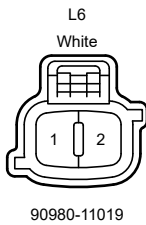

(Headlight, Front Turn Signal Light, Headlight Leveling Motor, Clearance Light, DRL)

(Headlight, Front Turn Signal Light, Headlight Leveling Motor, Clearance Light, DRL)

Automatic High Beam System, Automatic Light Control, Door Lock Control, Headlight, Interior Light, Light Auto Turn Off System, Light Reminder, Remote Control Mirror, Seat Belt Warning, Theft Deterrent