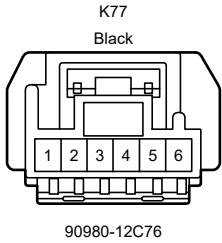

(Headlight, Front Turn Signal Light, Headlight Leveling Motor, Clearance Light, DRL)

(Headlight, Front Turn Signal Light, Headlight Leveling Motor, Clearance Light, DRL)

Automatic High Beam System, Automatic Light Control, Door Lock Control, Headlight, Interior Light, Light Auto Turn Off System, Light Reminder, Remote Control Mirror, Seat Belt Warning, Theft Deterrent