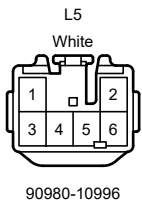

(Headlight, Front Turn Signal Light, Headlight Leveling Motor, Clearance Light, DRL)

(Headlight, Front Turn Signal Light, Headlight Leveling Motor, Clearance Light, DRL)

Automatic High Beam System, Automatic Light Control, Door Lock Control, Headlight, Interior Light, Light Auto Turn Off System, Light Reminder, Remote Control Mirror, Seat Belt Warning, Theft Deterrent