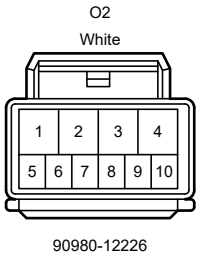

Automatic High Beam System, Automatic Light Control, Door Lock Control, Headlight, Interior Light, Light Auto Turn Off System, Light Reminder, Remote Control Mirror, Seat Belt Warning, Theft Deterrent