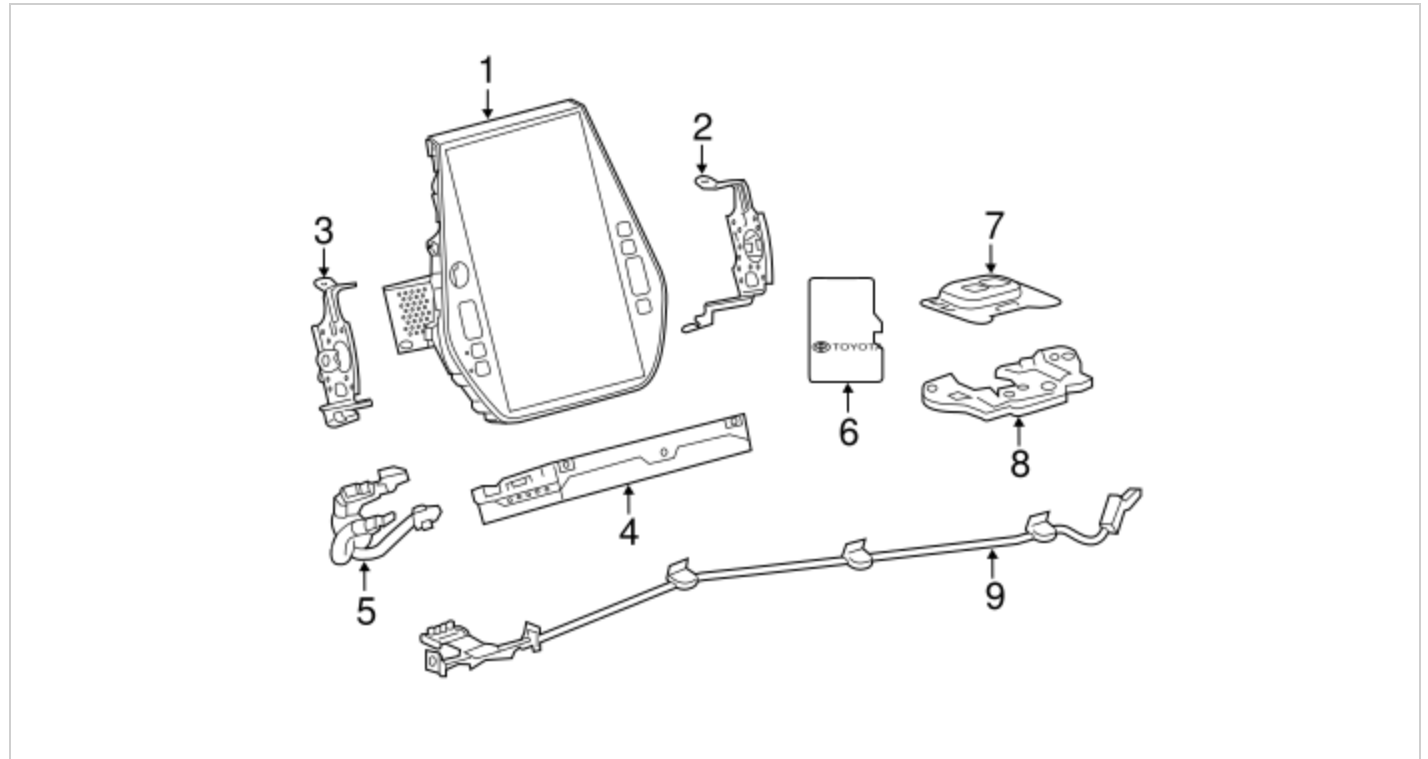

- HVAC
- Hybrid Components
- Maintenance & Lubrication
- Steering
- Suspension
- Tire & Wheel
- Vehicles, Equipment, Tools, & Supplies

No.	Part # / Description / Price	ADD TO CART
1	Display Unit MSRP $7,634.91 $6,067.26 ← Carlock Toyota of Tupelo 86804-47421 Toyota With 11.6 inch display, without jbl audio.	ADD TO CART
1	Display Unit ← Carlock Toyota of Tupelo 86804-47431 Toyota	∅ Discontinued