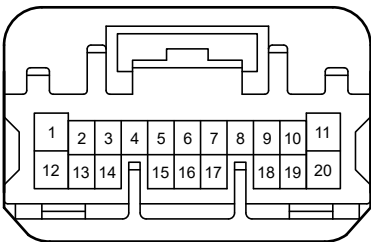

90980-12741