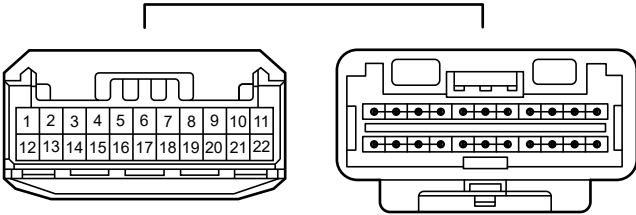

K25
Black

K80
Gray

K111
White

90980-12B54