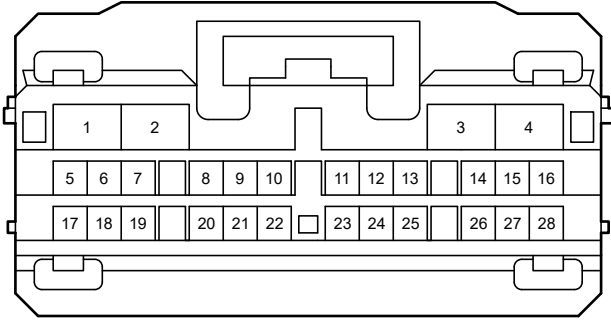

K64  
White

90980-12550

K69  
Black

90980-12550

Combination Meter, Turn Signal and Hazard Warning Light

K80  
Gray

82824-52380

K81  
Black