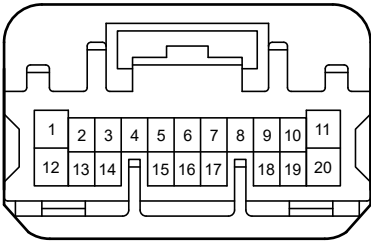

Combination Meter, Turn Signal and Hazard Warning Light

NK1

Black

90980-12741