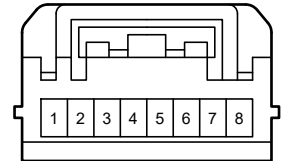

K64  
White

90980-12550

K69  
Black

90980-12550

Combination Meter, Turn Signal and Hazard Warning Light

K80  
Gray

82824-52380

K81  
Black