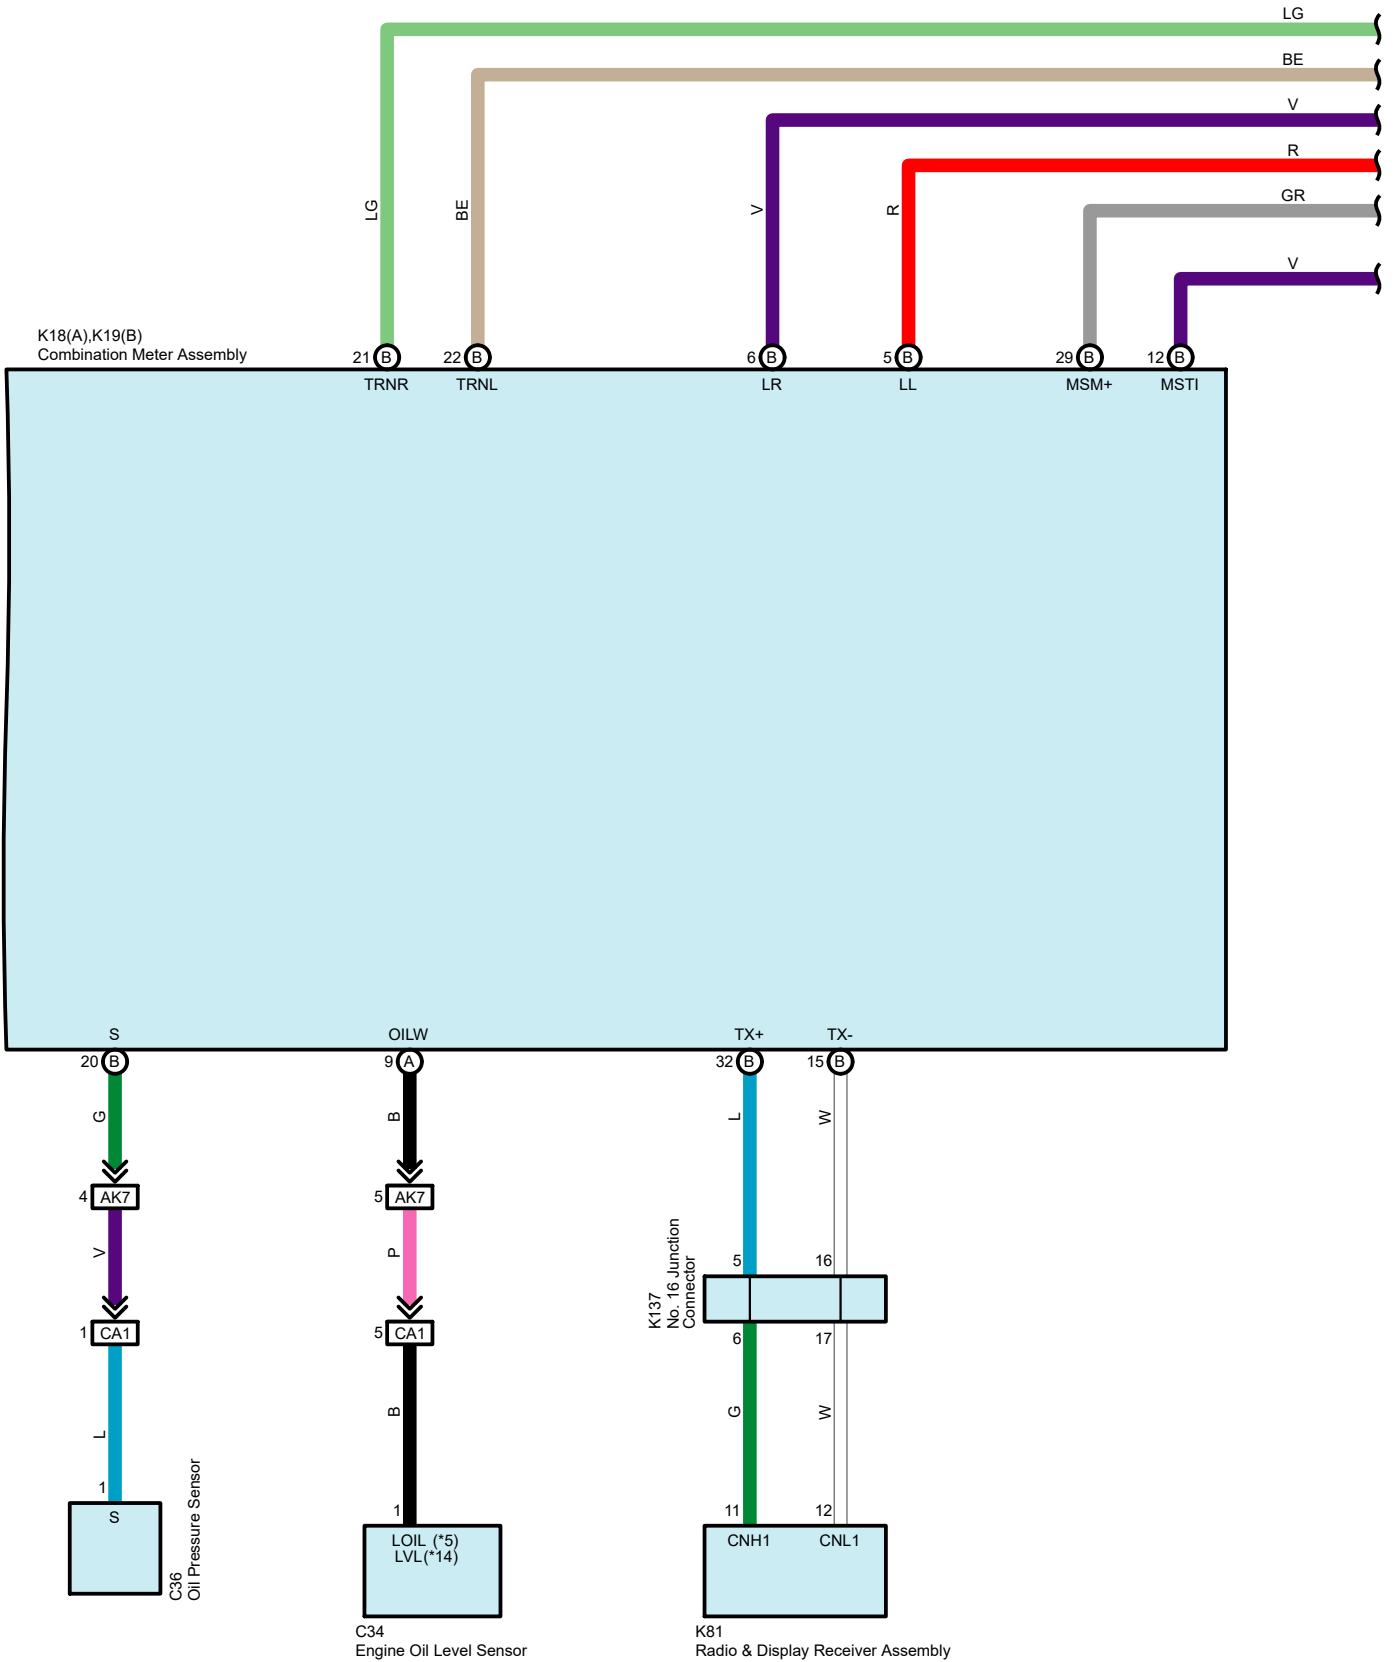

Combination Meter, Turn Signal and Hazard Warning Light

Combination Meter, Turn Signal and Hazard Warning Light

Combination Meter, Turn Signal and Hazard Warning Light

\* 5 :2ZR-FE  
 \*14 :M20A-FXS

K18(A),K19(B)  
 Combination Meter Assembly

Combination Meter, Turn Signal and Hazard Warning Light

Combination Meter, Turn Signal and Hazard Warning Light

Combination Meter, Turn Signal and Hazard Warning Light

Combination Meter, Turn Signal and Hazard Warning Light

Combination Meter, Turn Signal and Hazard Warning Light

Combination Meter, Turn Signal and Hazard Warning Light

K13  
White

90980-12E91

K18  
White

90980-12E01

K19  
Black

90980-12E02

K64  
White

90980-12550

K69  
Black

90980-12550

Combination Meter, Turn Signal and Hazard Warning Light

K80  
Gray

82824-52380

K81  
Black