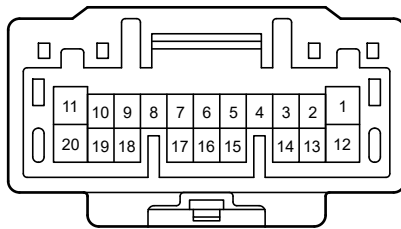

90980-12740

OR2

White