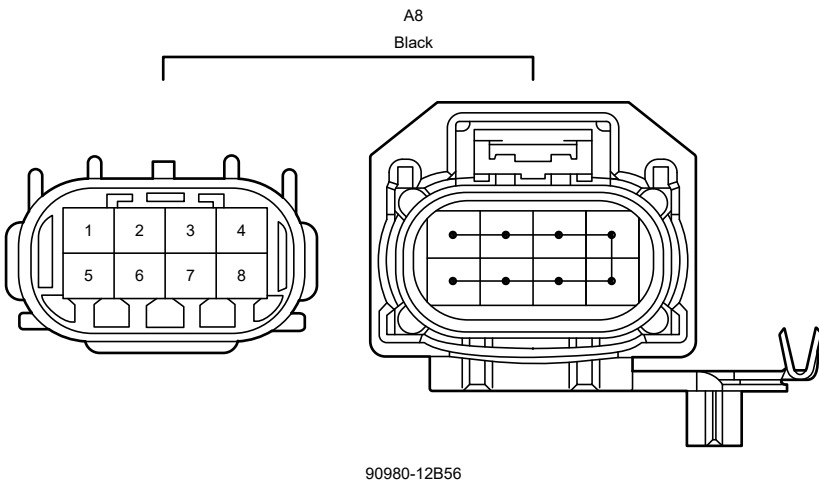

Combination Meter, Turn Signal and Hazard Warning Light

Combination Meter, Turn Signal and Hazard Warning Light

Combination Meter, Turn Signal and Hazard Warning Light

Combination Meter, Turn Signal and Hazard Warning Light

Combination Meter, Turn Signal and Hazard Warning Light

Combination Meter, Turn Signal and Hazard Warning Light

K13  
White

90980-12E91

K18  
White

90980-12E01

K19  
Black

90980-12E02