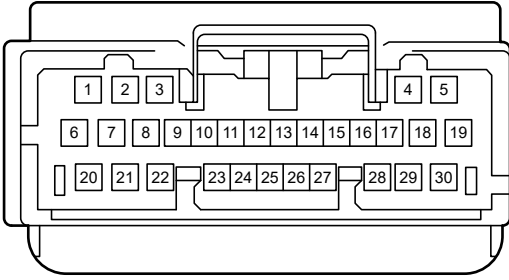

Combination Meter, Turn Signal and Hazard Warning Light

Combination Meter, Turn Signal and Hazard Warning Light

Combination Meter, Turn Signal and Hazard Warning Light

Combination Meter, Turn Signal and Hazard Warning Light

Combination Meter, Turn Signal and Hazard Warning Light

Combination Meter, Turn Signal and Hazard Warning Light

K13  
White

90980-12E91

K18  
White

90980-12E01

K19  
Black

90980-12E02