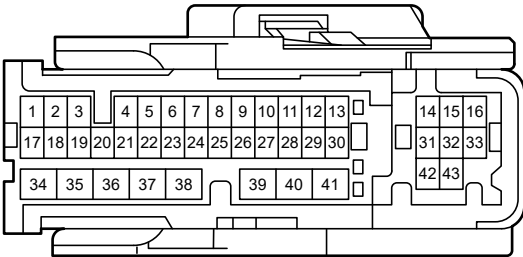

K21
White

90980-12E69