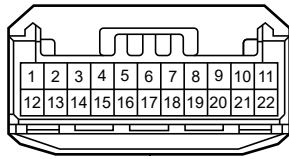

90980-12B54