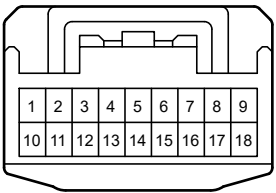

90980-12742

Combination Meter, Turn Signal and Hazard Warning Light

SR1

White

90980-12414

90980-12413

SR2

White