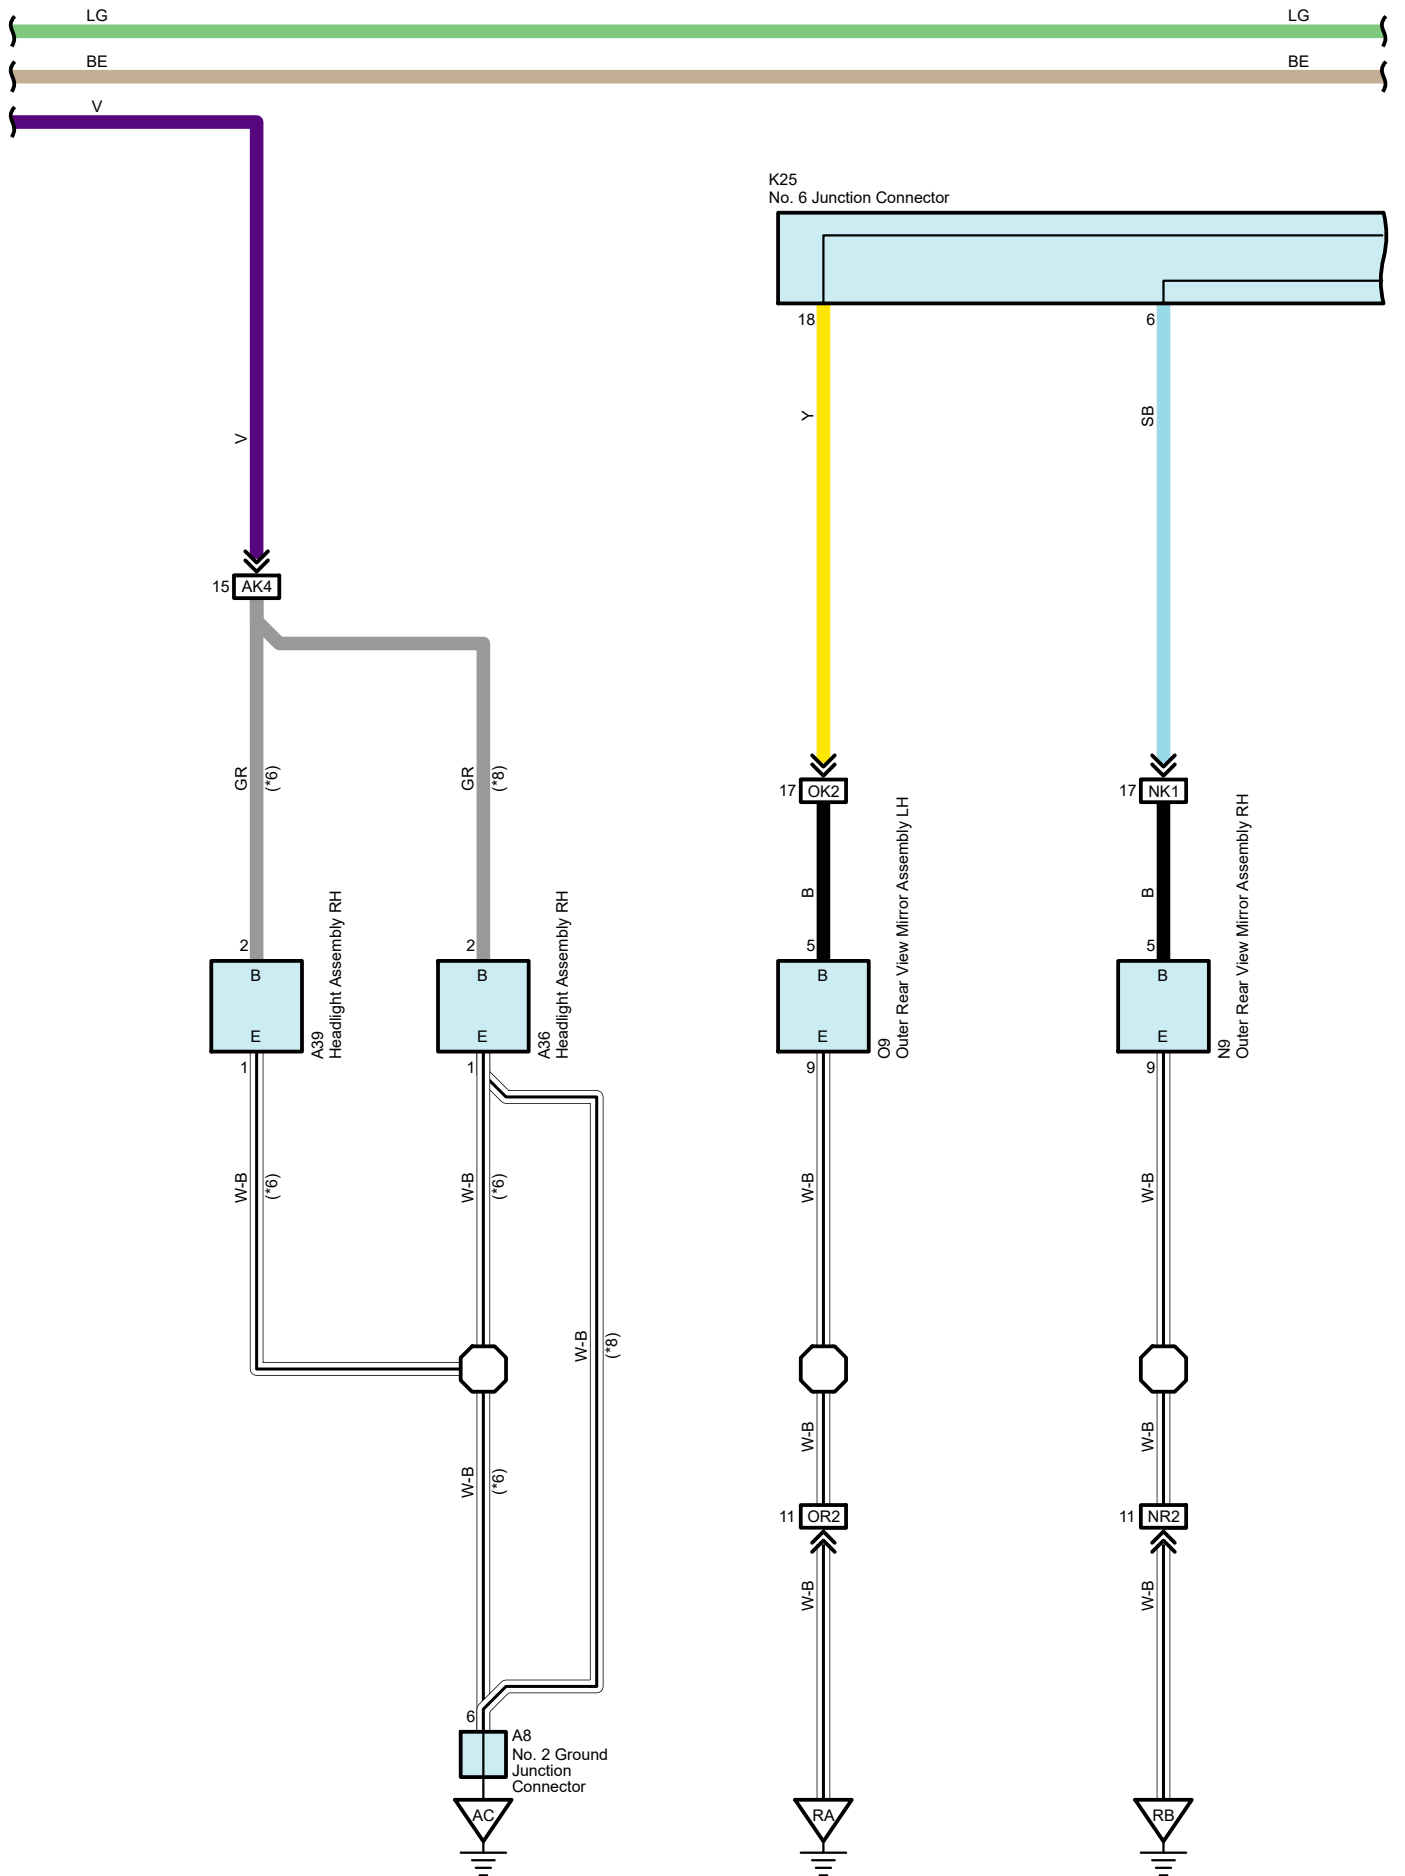

Combination Meter, Turn Signal and Hazard Warning Light

Combination Meter, Turn Signal and Hazard Warning Light

Combination Meter, Turn Signal and Hazard Warning Light

\* 5 :2ZR-FE  
 \*14 :M20A-FXS

K18(A),K19(B)  
 Combination Meter Assembly

Combination Meter, Turn Signal and Hazard Warning Light

Combination Meter, Turn Signal and Hazard Warning Light

Combination Meter, Turn Signal and Hazard Warning Light

Combination Meter, Turn Signal and Hazard Warning Light

Combination Meter, Turn Signal and Hazard Warning Light

Combination Meter, Turn Signal and Hazard Warning Light

K13  
White

90980-12E91

K18  
White

90980-12E01

K19  
Black

90980-12E02

K64  
White

90980-12550

K69  
Black

90980-12550

Combination Meter, Turn Signal and Hazard Warning Light

K80  
Gray

82824-52380

K81  
Black