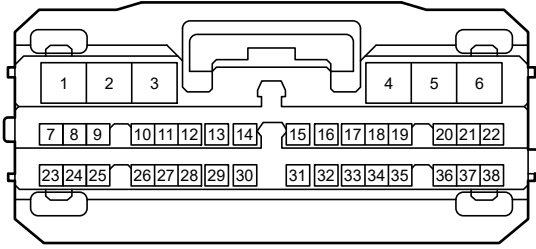

Combination Meter, Turn Signal and Hazard Warning Light

Combination Meter, Turn Signal and Hazard Warning Light

K13  
White

90980-12E91

K18  
White

90980-12E01

K19  
Black

90980-12E02