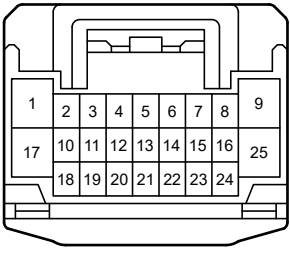

90980-12742

Combination Meter, Turn Signal and Hazard Warning Light

SR1

White

90980-12414

90980-12413

SR2

White