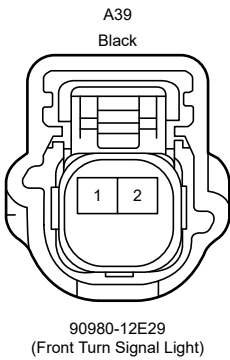

Combination Meter, Turn Signal and Hazard Warning Light

Combination Meter, Turn Signal and Hazard Warning Light

Combination Meter, Turn Signal and Hazard Warning Light

Combination Meter, Turn Signal and Hazard Warning Light

Combination Meter, Turn Signal and Hazard Warning Light

Combination Meter, Turn Signal and Hazard Warning Light

K13  
White

90980-12E91

K18  
White

90980-12E01

K19  
Black

90980-12E02