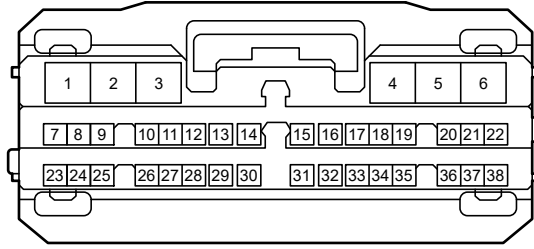

Combination Meter, Turn Signal and Hazard Warning Light

Combination Meter, Turn Signal and Hazard Warning Light

K13  
White

90980-12E91

K18  
White

90980-12E01

K19  
Black

90980-12E02