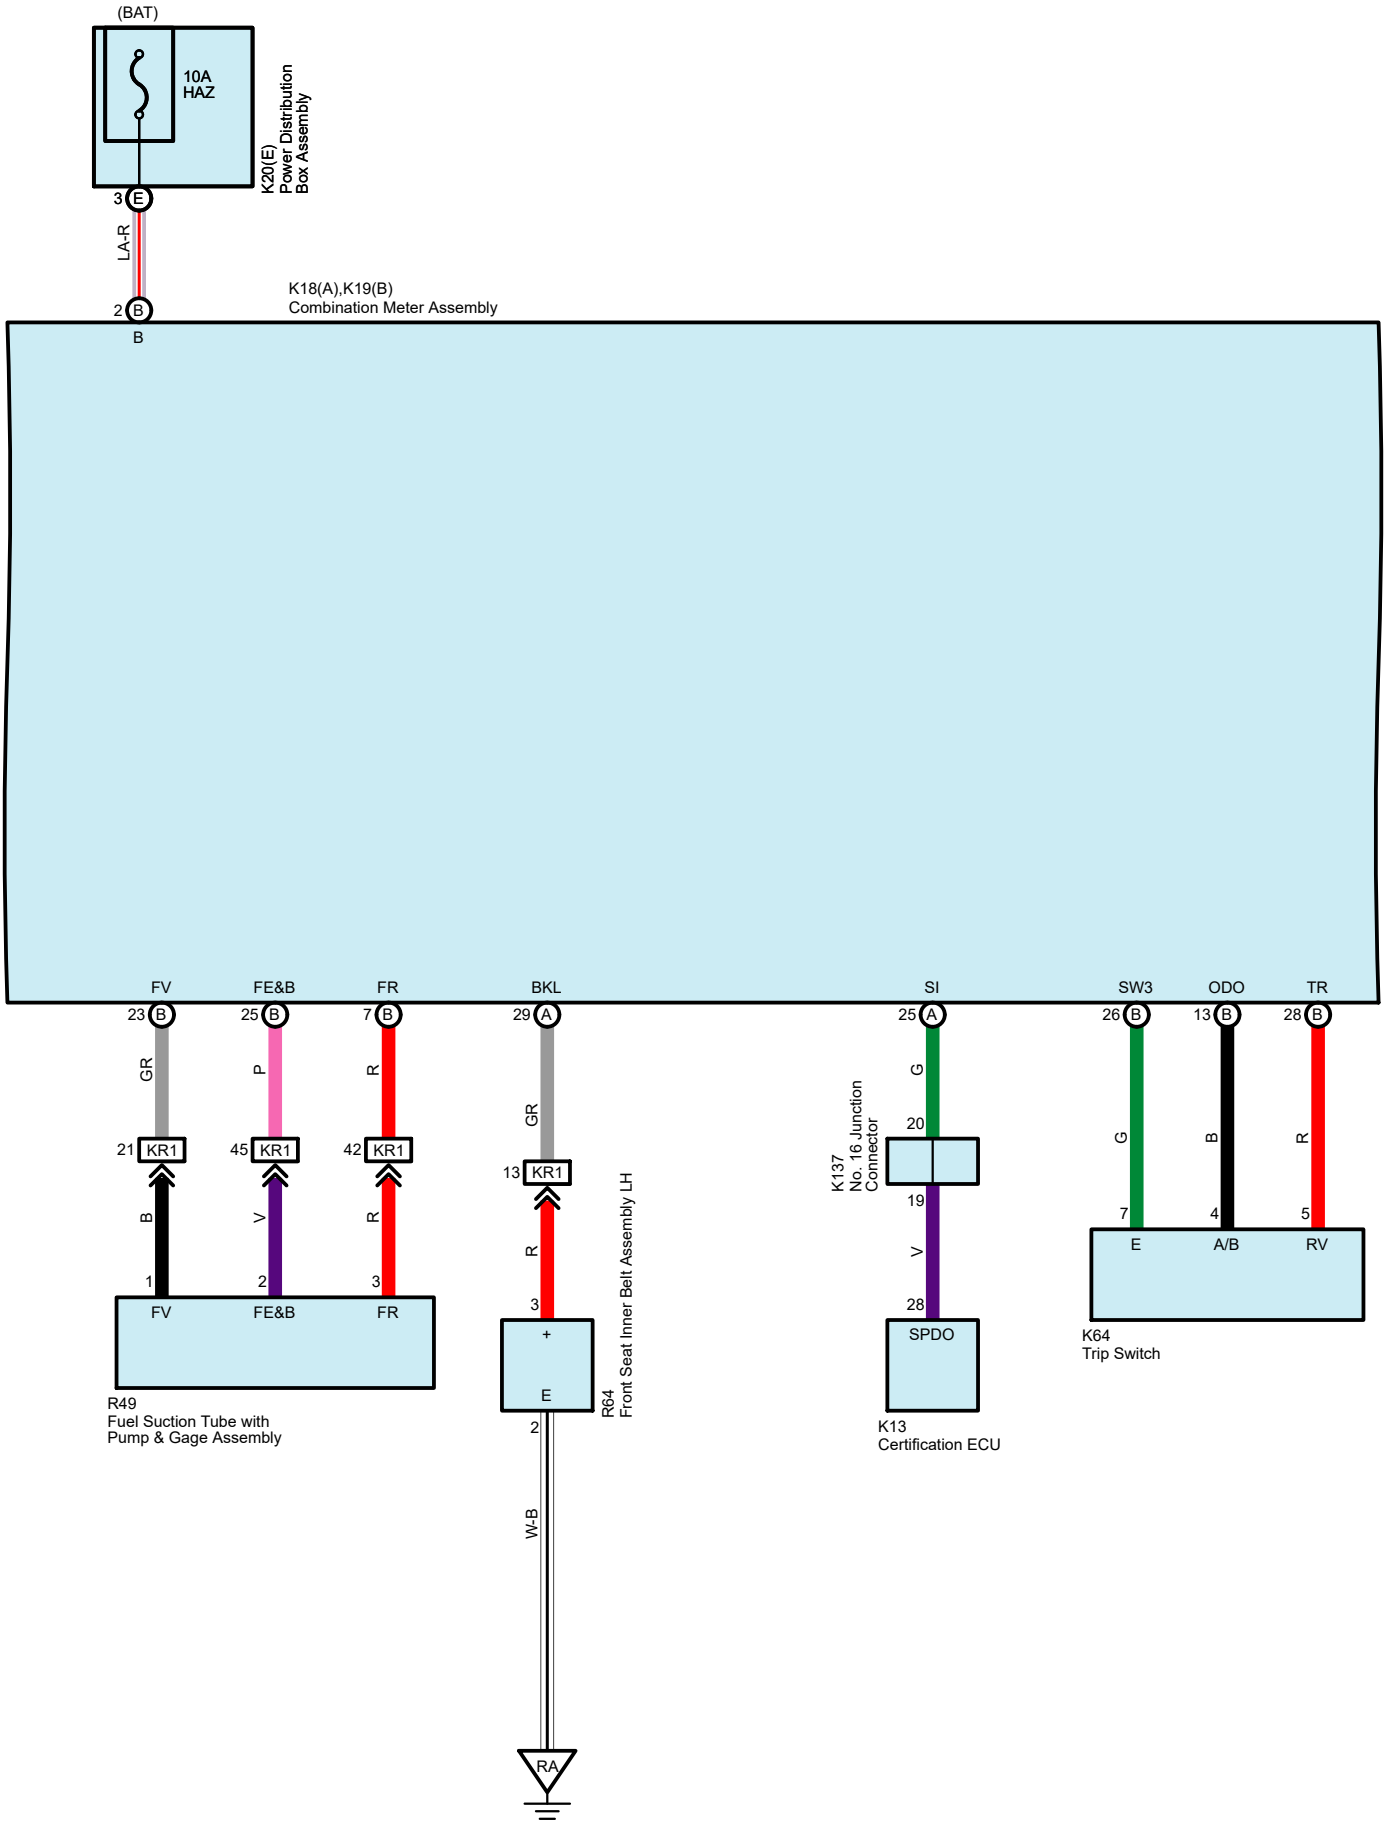

Combination Meter, Turn Signal and Hazard Warning Light

Combination Meter, Turn Signal and Hazard Warning Light

Combination Meter, Turn Signal and Hazard Warning Light

\* 5 :2ZR-FE  
 \*14 :M20A-FXS

K18(A),K19(B)  
 Combination Meter Assembly

Combination Meter, Turn Signal and Hazard Warning Light

Combination Meter, Turn Signal and Hazard Warning Light

Combination Meter, Turn Signal and Hazard Warning Light

Combination Meter, Turn Signal and Hazard Warning Light

Combination Meter, Turn Signal and Hazard Warning Light

Combination Meter, Turn Signal and Hazard Warning Light

K13  
White

90980-12E91

K18  
White

90980-12E01

K19  
Black

90980-12E02

K64  
White

90980-12550

K69  
Black

90980-12550

Combination Meter, Turn Signal and Hazard Warning Light

K80  
Gray

82824-52380

K81  
Black