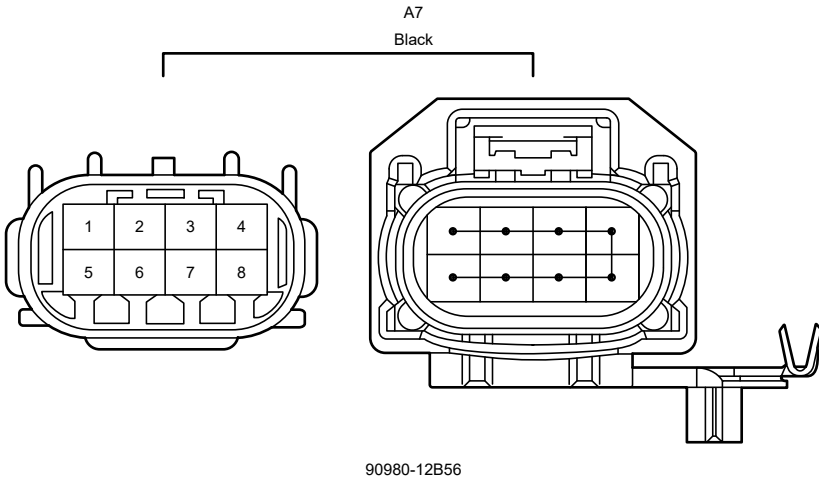

Combination Meter, Turn Signal and Hazard Warning Light

Combination Meter, Turn Signal and Hazard Warning Light

K13  
White

90980-12E91

K18  
White

90980-12E01

K19  
Black

90980-12E02