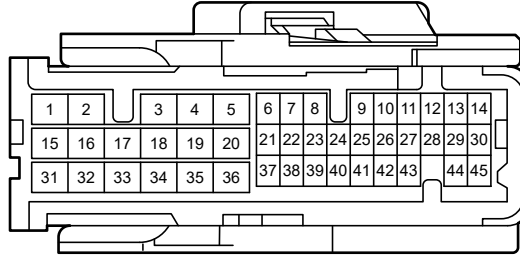

K20
Gray

90980-12E73