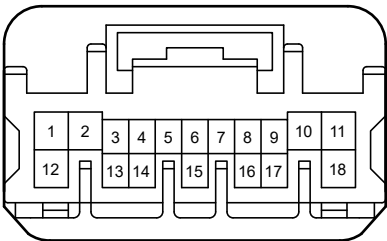

90980-12743