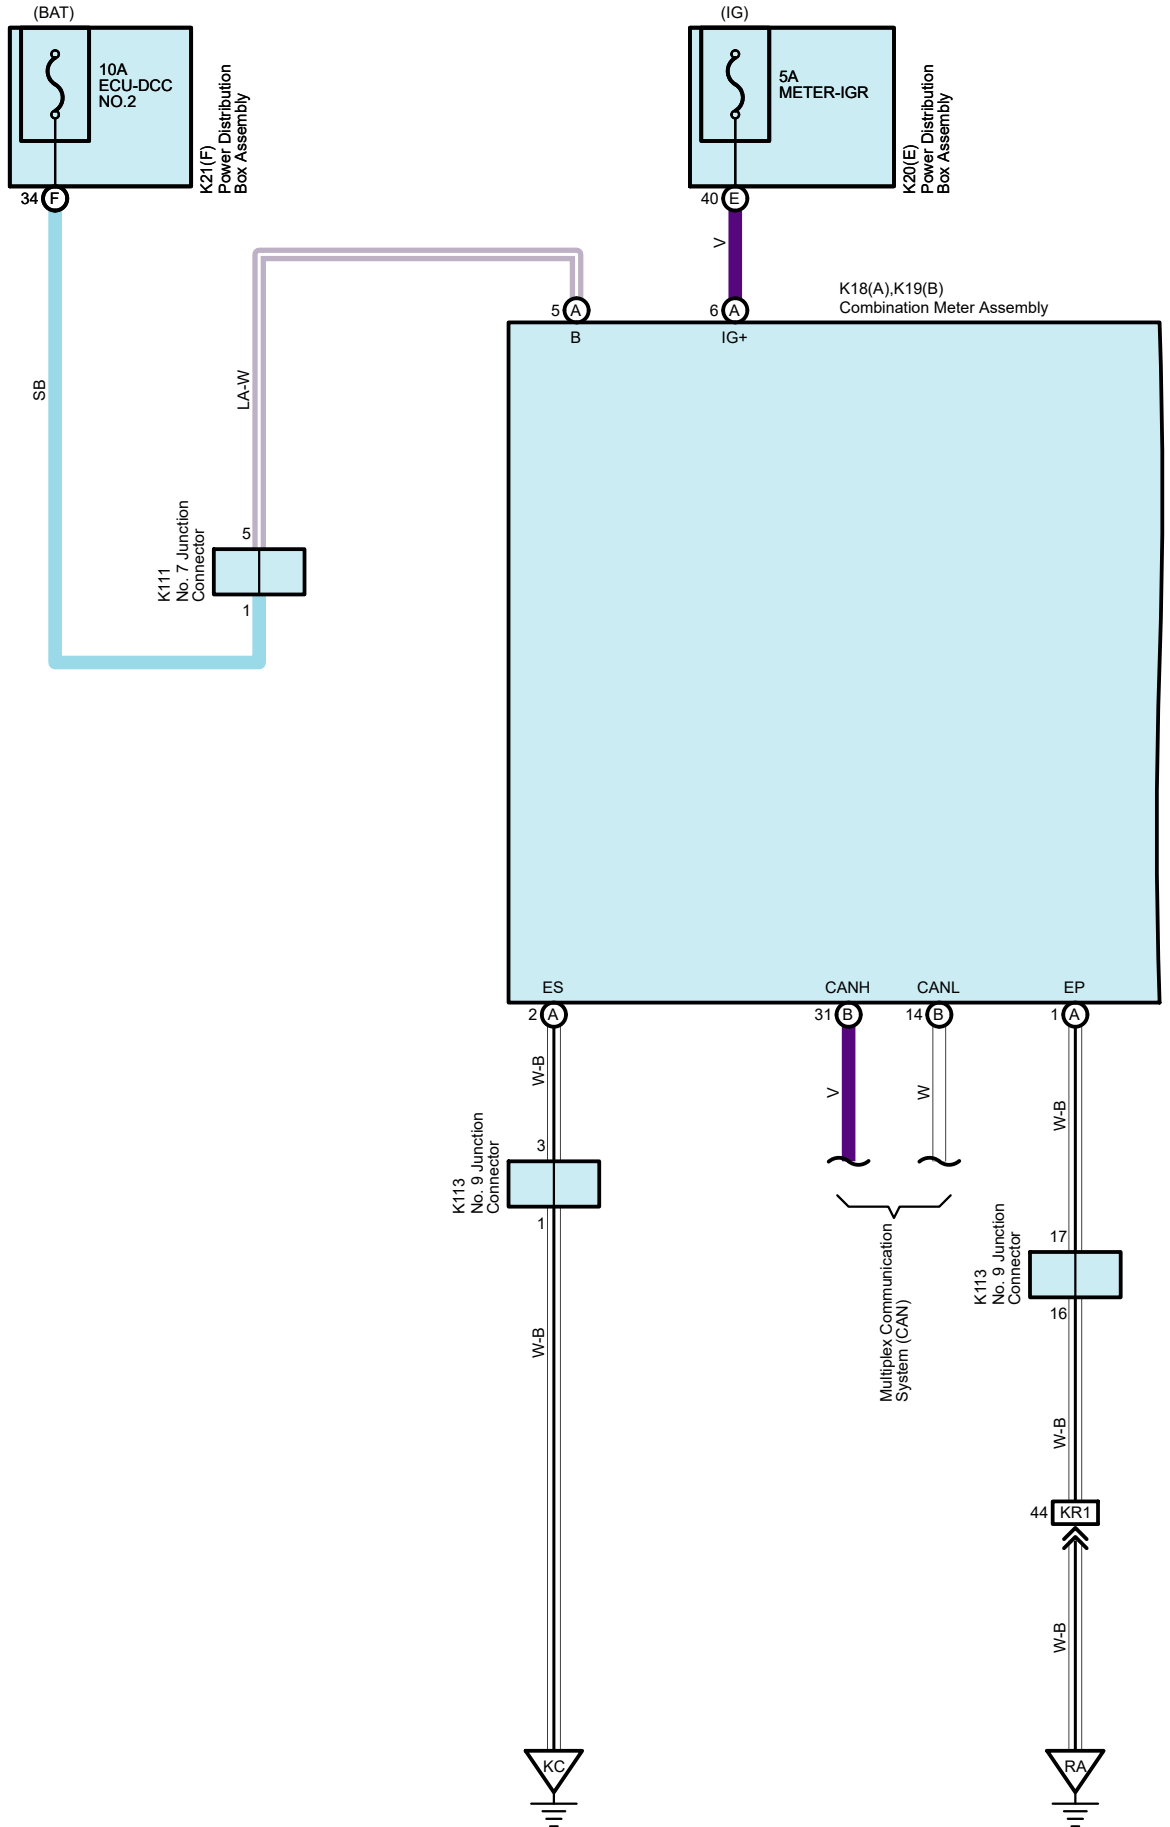

Combination Meter, Turn Signal and Hazard Warning Light

Combination Meter, Turn Signal and Hazard Warning Light

Combination Meter, Turn Signal and Hazard Warning Light

\* 5 :2ZR-FE  
 \*14 :M20A-FXS

K18(A),K19(B)  
 Combination Meter Assembly

Combination Meter, Turn Signal and Hazard Warning Light

Combination Meter, Turn Signal and Hazard Warning Light

Combination Meter, Turn Signal and Hazard Warning Light

Combination Meter, Turn Signal and Hazard Warning Light

Combination Meter, Turn Signal and Hazard Warning Light

Combination Meter, Turn Signal and Hazard Warning Light

K13  
White

90980-12E91

K18  
White

90980-12E01

K19  
Black

90980-12E02

K64  
White

90980-12550

K69  
Black

90980-12550

Combination Meter, Turn Signal and Hazard Warning Light

K80  
Gray

82824-52380

K81  
Black