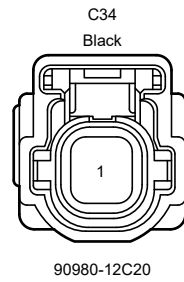

Combination Meter, Turn Signal and Hazard Warning Light

Combination Meter, Turn Signal and Hazard Warning Light

Combination Meter, Turn Signal and Hazard Warning Light

Combination Meter, Turn Signal and Hazard Warning Light

Combination Meter, Turn Signal and Hazard Warning Light

Combination Meter, Turn Signal and Hazard Warning Light

K13  
White

90980-12E91

K18  
White

90980-12E01

K19  
Black

90980-12E02