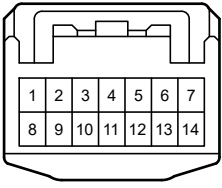

K96
Black

90980-12370