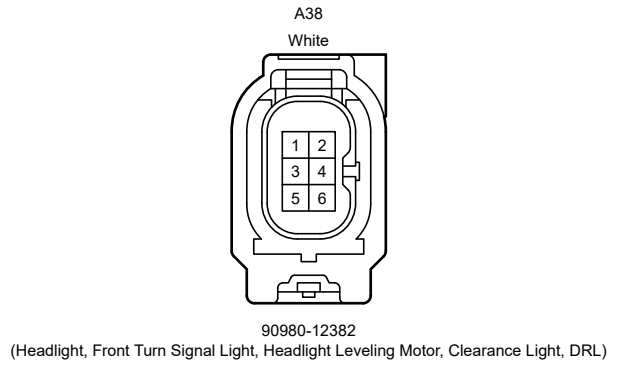

Combination Meter, Turn Signal and Hazard Warning Light

Combination Meter, Turn Signal and Hazard Warning Light

Combination Meter, Turn Signal and Hazard Warning Light

Combination Meter, Turn Signal and Hazard Warning Light

Combination Meter, Turn Signal and Hazard Warning Light

Combination Meter, Turn Signal and Hazard Warning Light

K13  
White

90980-12E91

K18  
White

90980-12E01

K19  
Black

90980-12E02