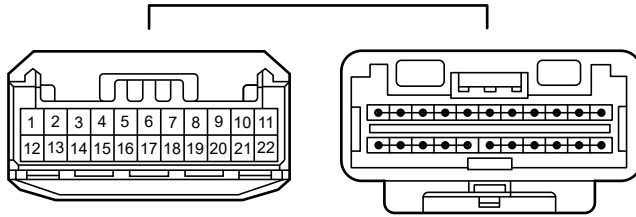

K24
Black

90980-12B54