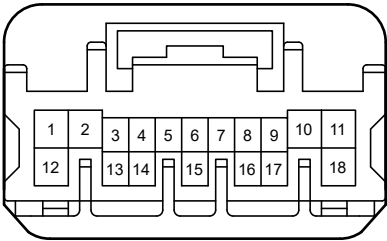

Combination Meter, Turn Signal and Hazard Warning Light

NK1

Black

90980-12741

90980-12740

NR2

White

90980-12743