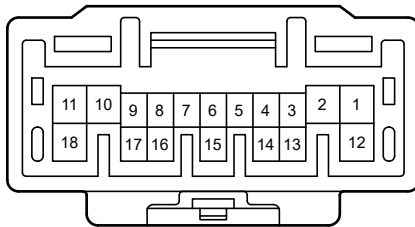

90980-12742

Combination Meter, Turn Signal and Hazard Warning Light

SR1

White

90980-12414

90980-12413

SR2

White