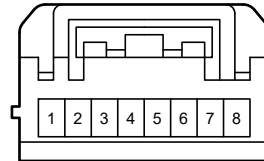

K64  
White

90980-12550

K69  
Black

90980-12550

Combination Meter, Turn Signal and Hazard Warning Light

K80  
Gray

82824-52380

K81  
Black