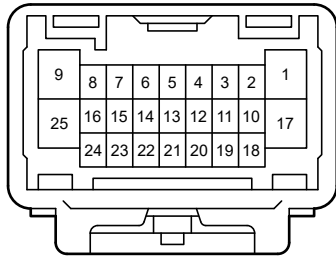

90980-12742

Combination Meter, Turn Signal and Hazard Warning Light

SR1

White

90980-12414

90980-12413

SR2

White