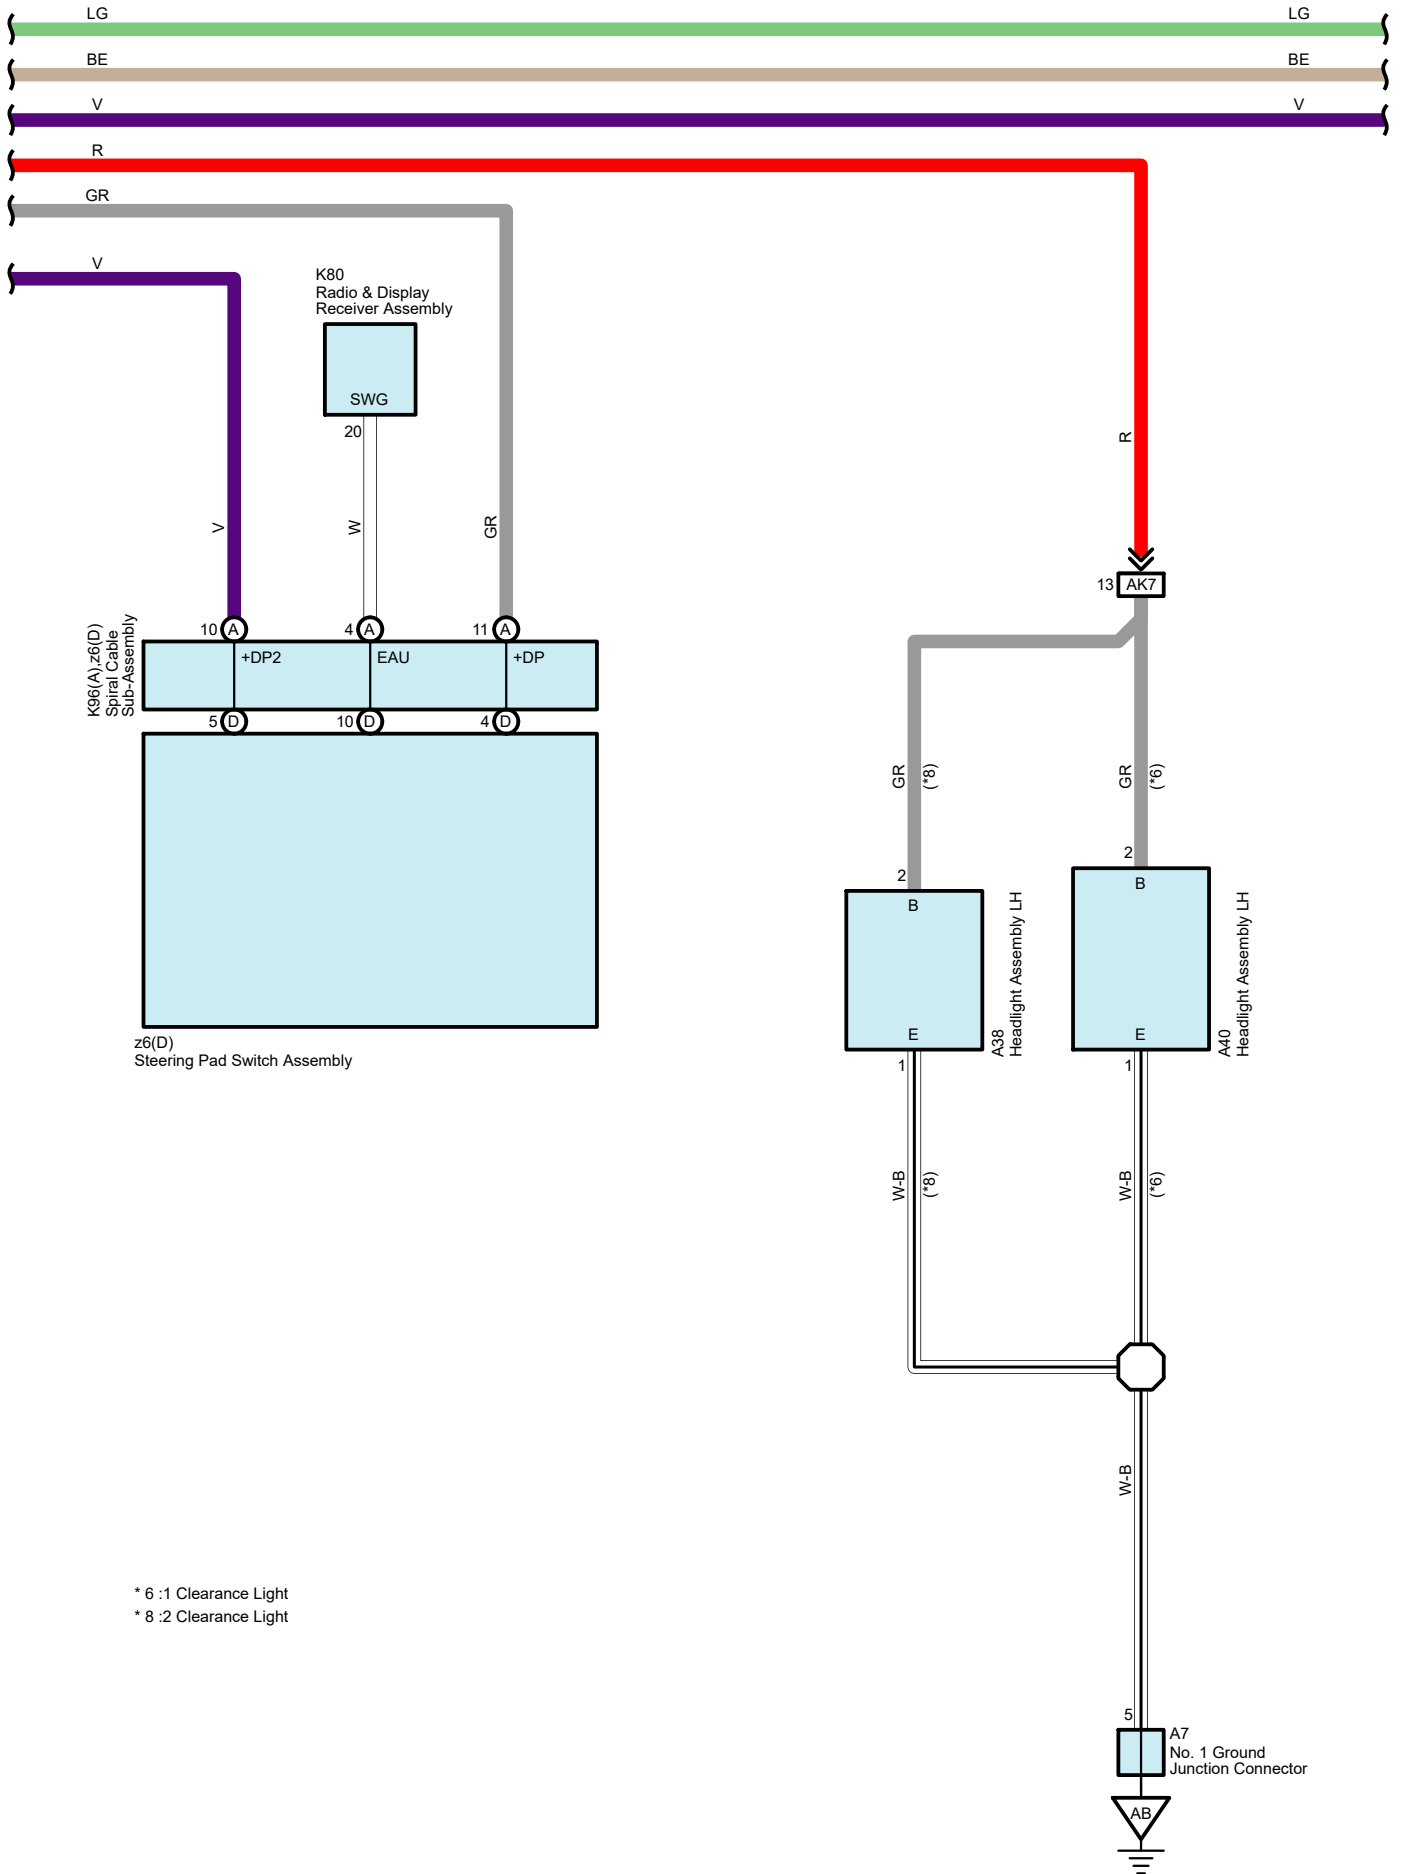

Combination Meter, Turn Signal and Hazard Warning Light

Combination Meter, Turn Signal and Hazard Warning Light

Combination Meter, Turn Signal and Hazard Warning Light

\* 5 :2ZR-FE  
 \*14 :M20A-FXS

K18(A),K19(B)  
 Combination Meter Assembly

Combination Meter, Turn Signal and Hazard Warning Light

Combination Meter, Turn Signal and Hazard Warning Light

Combination Meter, Turn Signal and Hazard Warning Light

Combination Meter, Turn Signal and Hazard Warning Light

Combination Meter, Turn Signal and Hazard Warning Light

Combination Meter, Turn Signal and Hazard Warning Light

K13  
White

90980-12E91

K18  
White

90980-12E01

K19  
Black

90980-12E02

K64  
White

90980-12550

K69  
Black

90980-12550

Combination Meter, Turn Signal and Hazard Warning Light

K80  
Gray

82824-52380

K81  
Black