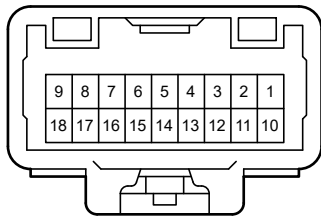

90980-12411