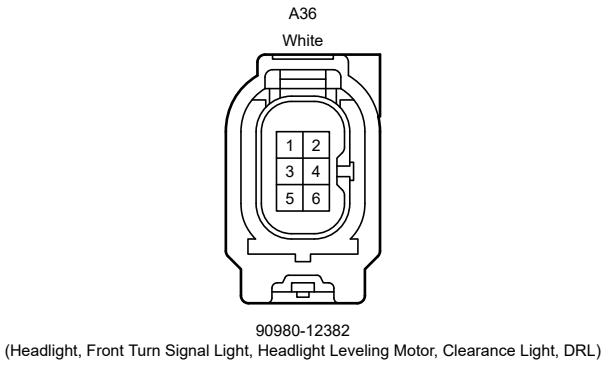

Combination Meter, Turn Signal and Hazard Warning Light

Combination Meter, Turn Signal and Hazard Warning Light

Combination Meter, Turn Signal and Hazard Warning Light

Combination Meter, Turn Signal and Hazard Warning Light

Combination Meter, Turn Signal and Hazard Warning Light

Combination Meter, Turn Signal and Hazard Warning Light

K13  
White

90980-12E91

K18  
White

90980-12E01

K19  
Black

90980-12E02