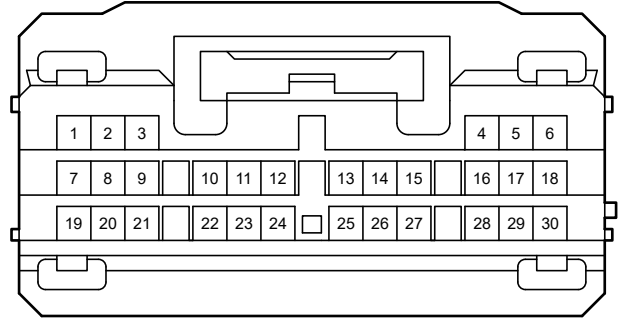

K64  
White

90980-12550

K69  
Black

90980-12550

Combination Meter, Turn Signal and Hazard Warning Light

K80  
Gray

82824-52380

K81  
Black