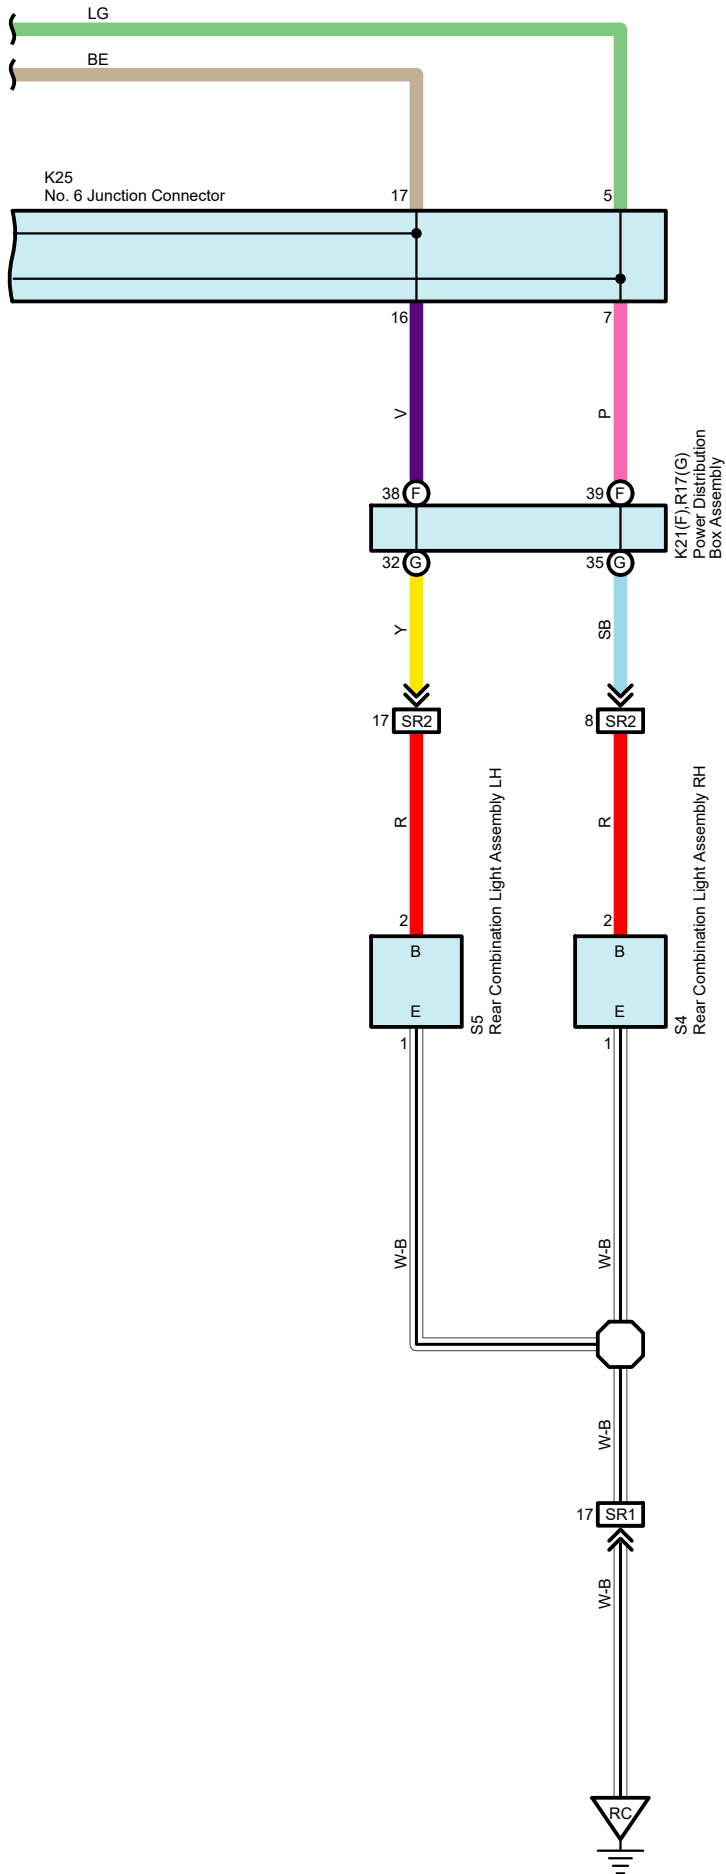

Combination Meter, Turn Signal and Hazard Warning Light

Combination Meter, Turn Signal and Hazard Warning Light

Combination Meter, Turn Signal and Hazard Warning Light

\* 5 :2ZR-FE  
 \*14 :M20A-FXS

K18(A),K19(B)  
 Combination Meter Assembly

Combination Meter, Turn Signal and Hazard Warning Light

Combination Meter, Turn Signal and Hazard Warning Light

Combination Meter, Turn Signal and Hazard Warning Light

Combination Meter, Turn Signal and Hazard Warning Light

Combination Meter, Turn Signal and Hazard Warning Light

Combination Meter, Turn Signal and Hazard Warning Light

K13  
White

90980-12E91

K18  
White

90980-12E01

K19  
Black

90980-12E02

K64  
White

90980-12550

K69  
Black

90980-12550

Combination Meter, Turn Signal and Hazard Warning Light

K80  
Gray

82824-52380

K81  
Black