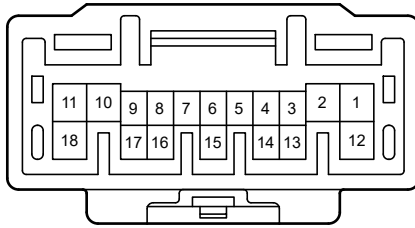

Combination Meter, Turn Signal and Hazard Warning Light

NK1

Black

90980-12741

90980-12740

NR2

White

90980-12743