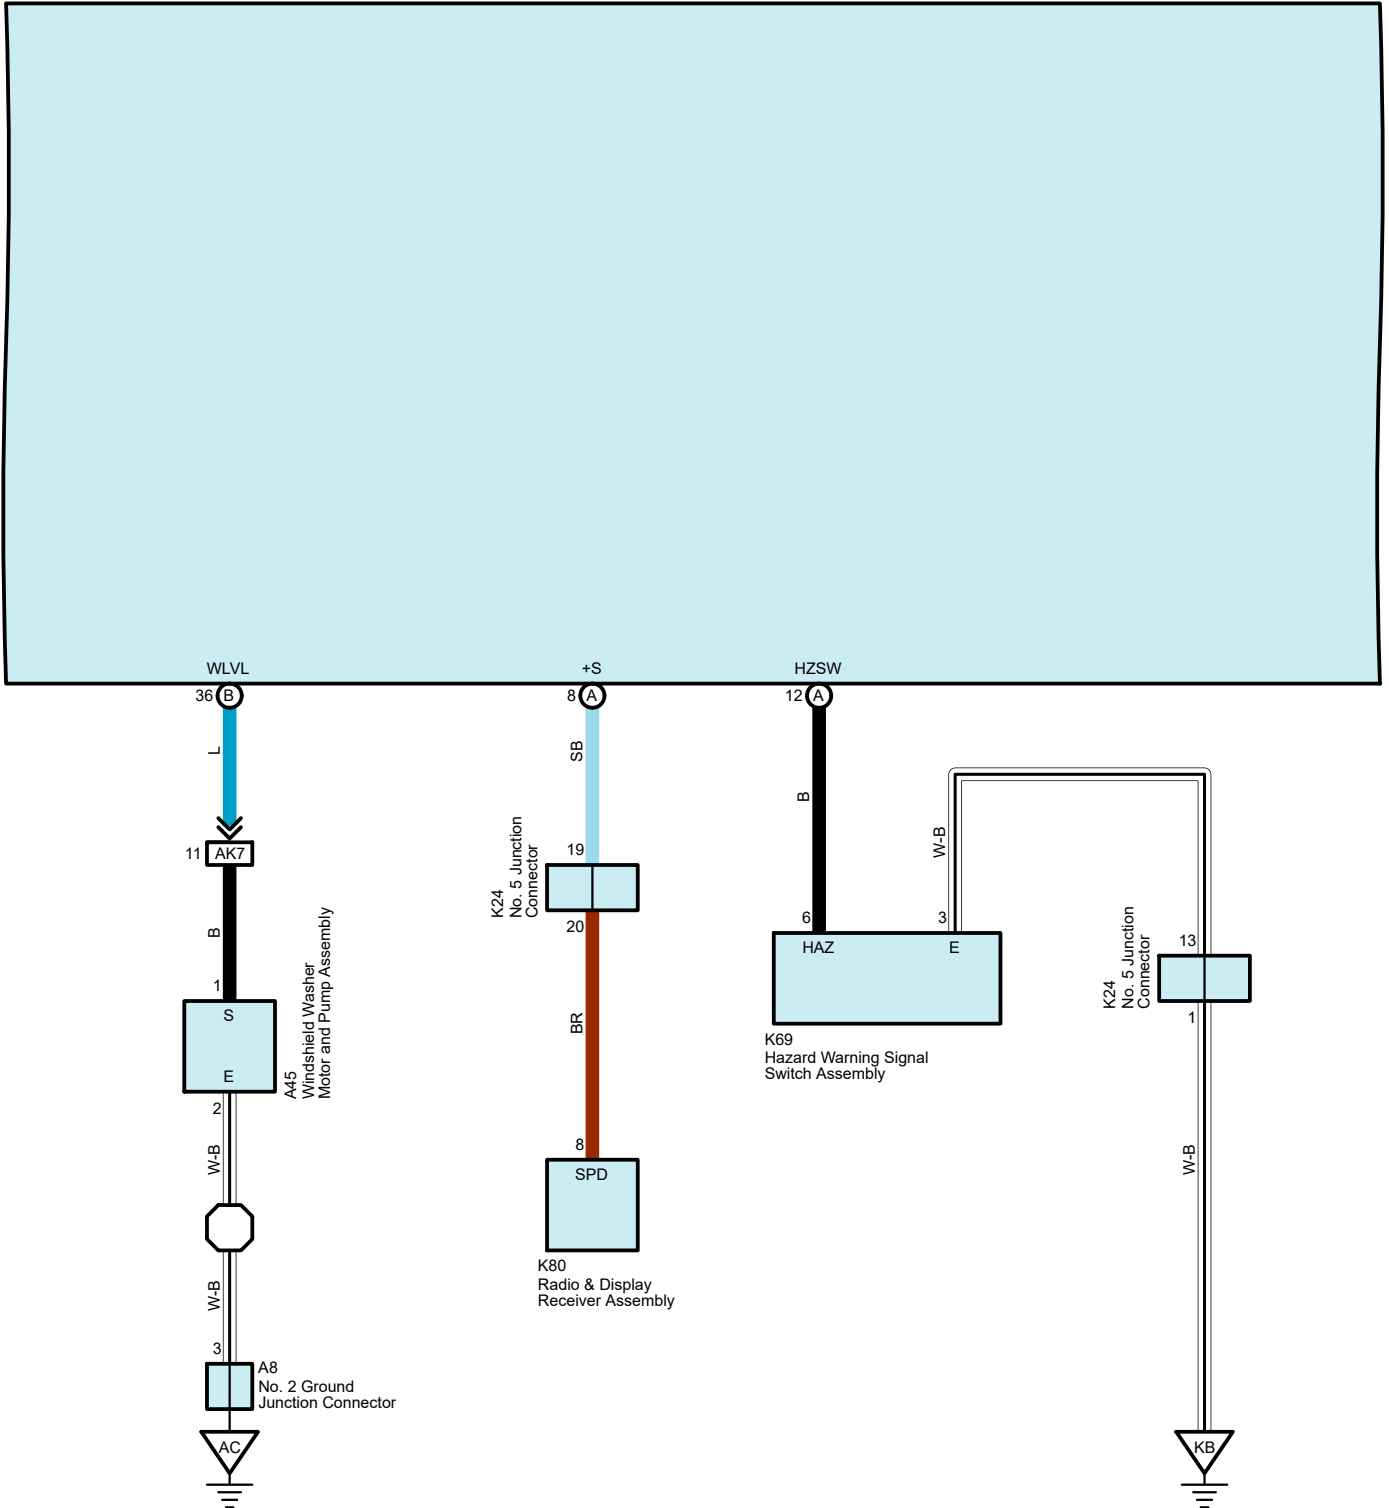

Combination Meter, Turn Signal and Hazard Warning Light

Combination Meter, Turn Signal and Hazard Warning Light

Combination Meter, Turn Signal and Hazard Warning Light

\* 5 :2ZR-FE  
 \*14 :M20A-FXS

K18(A),K19(B)  
 Combination Meter Assembly

Combination Meter, Turn Signal and Hazard Warning Light

Combination Meter, Turn Signal and Hazard Warning Light

Combination Meter, Turn Signal and Hazard Warning Light

Combination Meter, Turn Signal and Hazard Warning Light

Combination Meter, Turn Signal and Hazard Warning Light

Combination Meter, Turn Signal and Hazard Warning Light

K13  
White

90980-12E91

K18  
White

90980-12E01

K19  
Black

90980-12E02