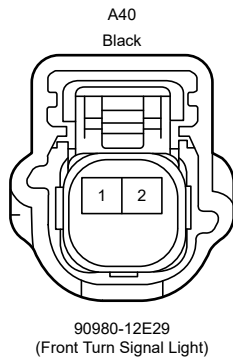

Combination Meter, Turn Signal and Hazard Warning Light

Combination Meter, Turn Signal and Hazard Warning Light

Combination Meter, Turn Signal and Hazard Warning Light

Combination Meter, Turn Signal and Hazard Warning Light

Combination Meter, Turn Signal and Hazard Warning Light

Combination Meter, Turn Signal and Hazard Warning Light

K13  
White

90980-12E91

K18  
White

90980-12E01

K19  
Black

90980-12E02