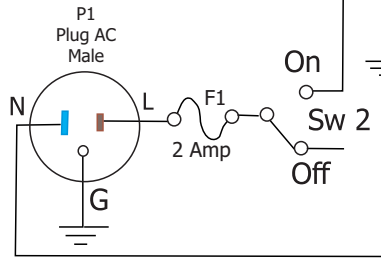

L = Line Brown
N = Neutral Blue

Luminaire Disconnect
Home Depot

SP20 Waterproof Connector
AliExpress

Grid Charger 2004 - 2009 Prius

Portions attributed to OIRowdy's V2 Insight Grid Charger Discharger
<http://projekt.com/locouki/Website/insight/V2-grid-charger-discharger.html>