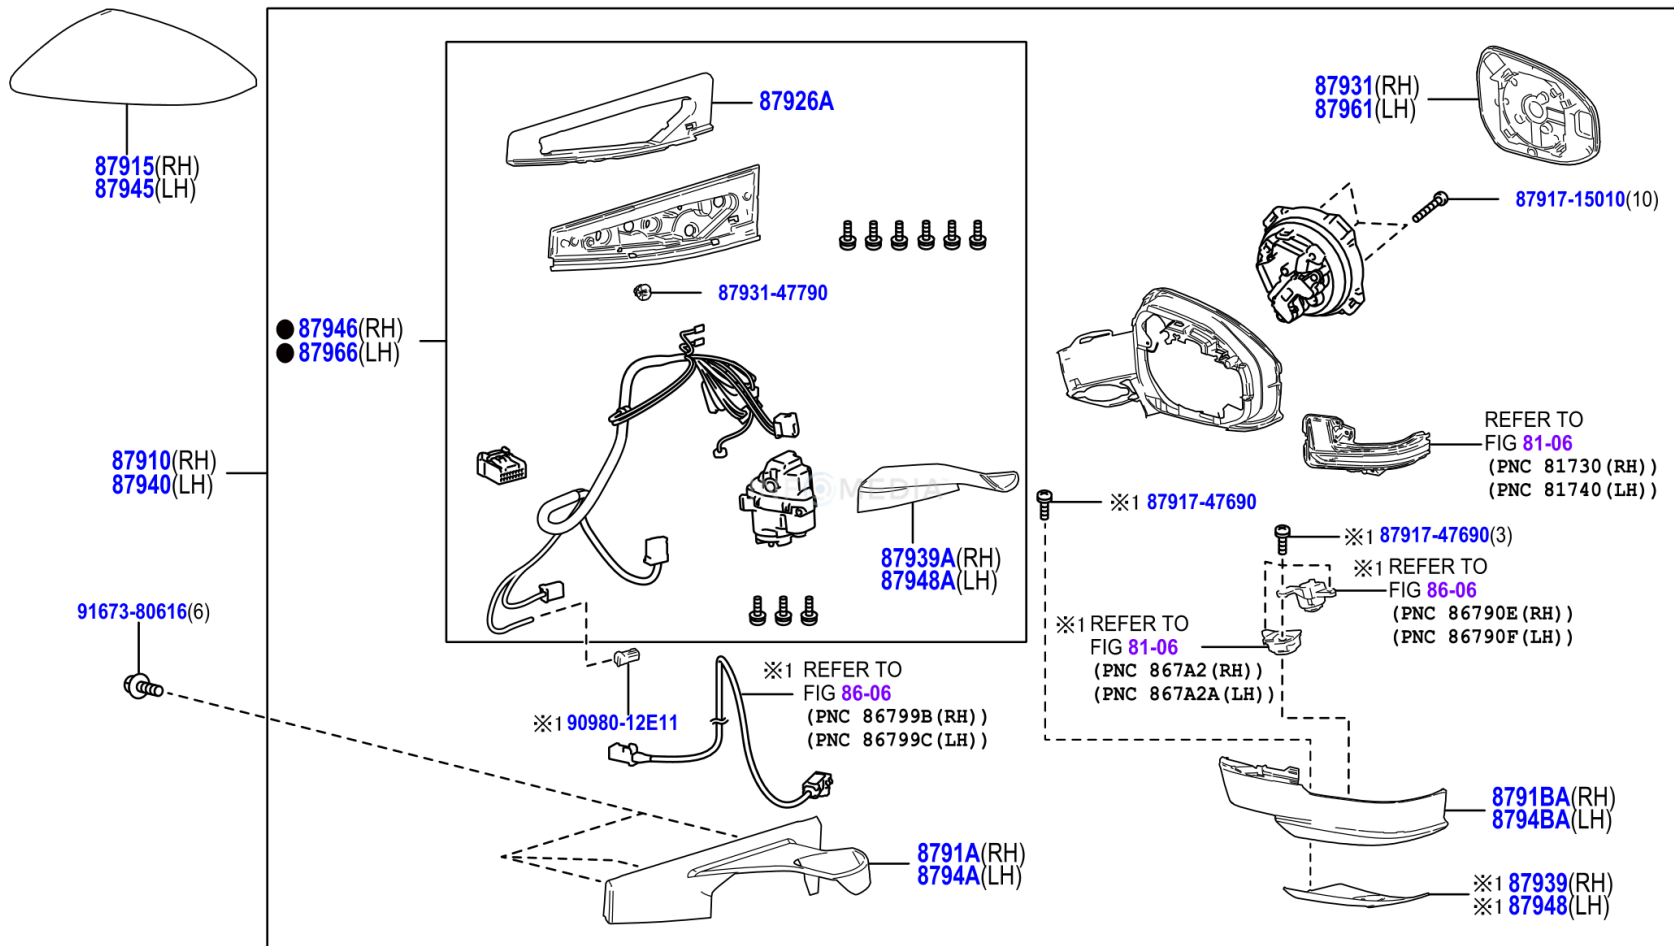

アウトリヤビューミラー
OUTER REAR VIEW MIRROR

● 再使用不可部品 ※1 有り(サイドカメラ)
● Non-reusable part ※1 W(SIDE CAMERA)

87L771D

Section: 87.01B MIRROR OUTER REAR VIEW MIRROR; (2212-);

VIN:

Build Date:

PNC	Part number	Description	Model Codes	Qty	Inv	From	To
87910	87910-47660	MIRROR ASSY, OUTER REAR VIEW, RH, NO PAINT REQ.,GUAM,SAIPAN SPEC&REAR & REAR SIDE MONITOR-WITHOUT	MXWH60..E	1		12/2022	
87910	87910-47660	MIRROR ASSY, OUTER REAR VIEW, RH, NO PAINT REQ.,PUERTO RICO SPEC&REAR & REAR SIDE MONITOR-WITHOUT	MXWH60..E	1		12/2022	
87910	87910-47660	MIRROR ASSY, OUTER REAR VIEW, RH, NO PAINT REQ.,PUERTO RICO SPEC&ACTIVE SAFETY PACKAGE-TSS3 BASIC&REAR & REAR SIDE MONITOR-WITHOUT	MXWH61..E	1		03/2023	
87910	87910-47690	MIRROR ASSY, OUTER REAR VIEW, RH, NO PAINT REQ.,BACK MONITOR-WITH(PANORAMIC VIEW MONITOR)	MXWH6#..G,H	1		12/2022	
87910	87910-47720	MIRROR ASSY, OUTER REAR VIEW, RH, NO PAINT REQ.,KOREA SPEC&COLD AREA SPEC(USA)	MXWH65..G	1		12/2022	09/2024
87910	87910-47720	MIRROR ASSY, OUTER REAR VIEW, RH, NO PAINT REQ.,KOREA SPEC&COLD AREA SPEC(USA)	MXWH60..E,G	1		12/2022	
87910	87910-47720	MIRROR ASSY, OUTER REAR VIEW, RH, NO PAINT REQ.,KOREA SPEC&ACTIVE SAFETY PACKAGE-TSS3 BASIC&COLD AREA SPEC(USA)&REAR & REAR SIDE MONITOR-WITH(*BSM & SAFE EXIT ASSIST)	MXWH61..E,G	1		03/2023	
87910	87910-47680	MIRROR ASSY, OUTER REAR VIEW, RH, NO PAINT REQ.	MXWH6#	1		12/2022	
87915	87915-47110-C0	COVER, OUTER MIRROR, RH, ATTITUDE BLACK MC.,089 ,1L0 ,1M2 ,218 ,3U5 ,5C5 ,8Q4	MXWH6#	1		12/2022	
8791A	8791A-47660	COVER, OUTER MIRROR, RH NO.2	MXWH6#	1		12/2022	
8791BA	8791B-47690	COVER, OUTER MIRROR, RH NO.3, BACK MONITOR-WITH(PANORAMIC VIEW MONITOR)	MXWH6#..G,H	1		12/2022	
8791BA	8791B-47760	COVER, OUTER MIRROR, RH NO.3, KOREA SPEC&COLD AREA SPEC(USA)	MXWH65..G	1		12/2022	09/2024
8791BA	8791B-47760	COVER, OUTER MIRROR, RH NO.3, KOREA SPEC&COLD AREA SPEC(USA)	MXWH60..E,G	1		12/2022	
8791BA	8791B-47760	COVER, OUTER MIRROR, RH NO.3, KOREA SPEC&ACTIVE SAFETY PACKAGE-TSS3 BASIC&COLD AREA SPEC(USA)&REAR & REAR SIDE MONITOR-WITH(*BSM & SAFE EXIT ASSIST)	MXWH61..E,G	1		03/2023	
8791BA	8791B-47660	COVER, OUTER MIRROR, RH NO.3	MXWH6#	1		12/2022	
87926A	8791C-47680	PACKING, OUTER REAR VIEW MIRROR, RH	MXWH6#	1		12/2022	
87926A	8794C-47660	PACKING, OUTER REAR VIEW MIRROR, LH	MXWH6#	1		12/2022	
87931	87931-47660	OUTER MIRROR, RH, GUAM,SAIPAN SPEC&REAR & REAR SIDE MONITOR-WITHOUT	MXWH60..E	1		12/2022	
87931	87931-47660	OUTER MIRROR, RH, PUERTO RICO SPEC&REAR & REAR SIDE MONITOR-WITHOUT	MXWH60..E	1		12/2022	
87931	87931-47660	OUTER MIRROR, RH, PUERTO RICO SPEC&ACTIVE SAFETY PACKAGE-TSS3 BASIC&REAR & REAR SIDE MONITOR-WITHOUT	MXWH61..E	1		03/2023	
87931	87931-47770	OUTER MIRROR, RH, KOREA SPEC&COLD AREA SPEC(USA)	MXWH65..G	1		12/2022	09/2024
87931	87931-47770	OUTER MIRROR, RH, KOREA SPEC&COLD AREA SPEC(USA)	MXWH60..E,G	1		12/2022	
87931	87931-47770	OUTER MIRROR, RH, KOREA SPEC&ACTIVE SAFETY PACKAGE-TSS3 BASIC&COLD AREA SPEC(USA)&REAR & REAR SIDE MONITOR-WITH(*BSM & SAFE EXIT ASSIST)	MXWH61..E,G	1		03/2023	
87931	87931-47680	OUTER MIRROR, RH	MXWH6#	1		12/2022	
87939	87939-47690	COVER, OUTER MIRROR HOLE, RH, BACK MONITOR-WITH(PANORAMIC VIEW MONITOR)	MXWH6#..G,H	1		12/2022	
87939A	87939-47660	COVER, OUTER MIRROR HOLE, RH	MXWH6#	1		12/2022	
87940	87940-47640	MIRROR ASSY, OUTER REAR VIEW, LH, NO PAINT REQ.,GUAM,SAIPAN SPEC&REAR & REAR SIDE MONITOR-WITHOUT	MXWH60..E	1		12/2022	
87940	87940-47640	MIRROR ASSY, OUTER REAR VIEW, LH, NO PAINT REQ.,PUERTO RICO SPEC&REAR & REAR SIDE MONITOR-WITHOUT	MXWH60..E	1		12/2022	
87940	87940-47640	MIRROR ASSY, OUTER REAR VIEW, LH, NO PAINT REQ.,PUERTO RICO SPEC&ACTIVE SAFETY PACKAGE-TSS3 BASIC&REAR & REAR SIDE MONITOR-WITHOUT	MXWH61..E	1		03/2023	
87940	87940-47670	MIRROR ASSY, OUTER REAR VIEW, LH, NO PAINT REQ.,BACK MONITOR-WITH(PANORAMIC VIEW MONITOR)	MXWH6#..G,H	1		12/2022	